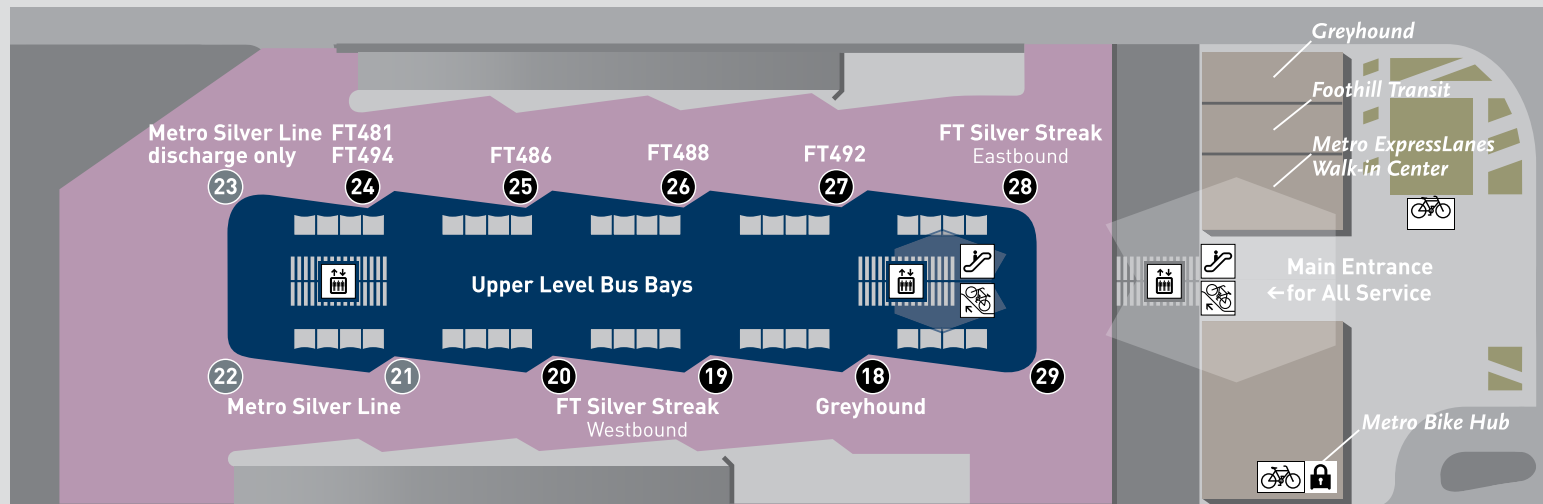

More service to Downtown.

The new Silver 2 Silver service lets you hop on either the Metro Silver Line or Foothill Transit's Silver Streak with a valid Metro 30-Day, 7-Day or Day Pass or a Foothill Transit 31-Day Pass.

Just hop on the first bus to arrive and enjoy more options and frequent service to Downtown.

For more information on Silver 2 Silver, visit metro.net/silverline.

El Monte Station

Destination Guide

El Monte Station Bus Bay Locations

UPPER LEVEL

LOWER LEVEL

Go Metro to Downtown LA and beyond

The new El Monte Station connects the San Gabriel Valley to Downtown LA and the rest of the Metro bus and rail system via the El Monte Busway.

Use this guide to visit popular destinations and hot spots in Little Tokyo, Downtown, Hollywood and more.

I WILSHIRE/WESTERN

- > Koreatown
- > The Wilern
3790 Wilshire Bl

J HOLLYWOOD/WESTERN

- > Little Armenia
- > Thai Town

Legend

- Metro Local
- Metro Rapid
- Metro Silver Line & Silver Line Station
- Foothill Silver Streak
- Foothill Transit
- Metro Red Line & Station
- Metro Purple Line & Station
- Metro Blue Line & Station
- Metro Gold Line & Station
- Metro Expo Line & Station