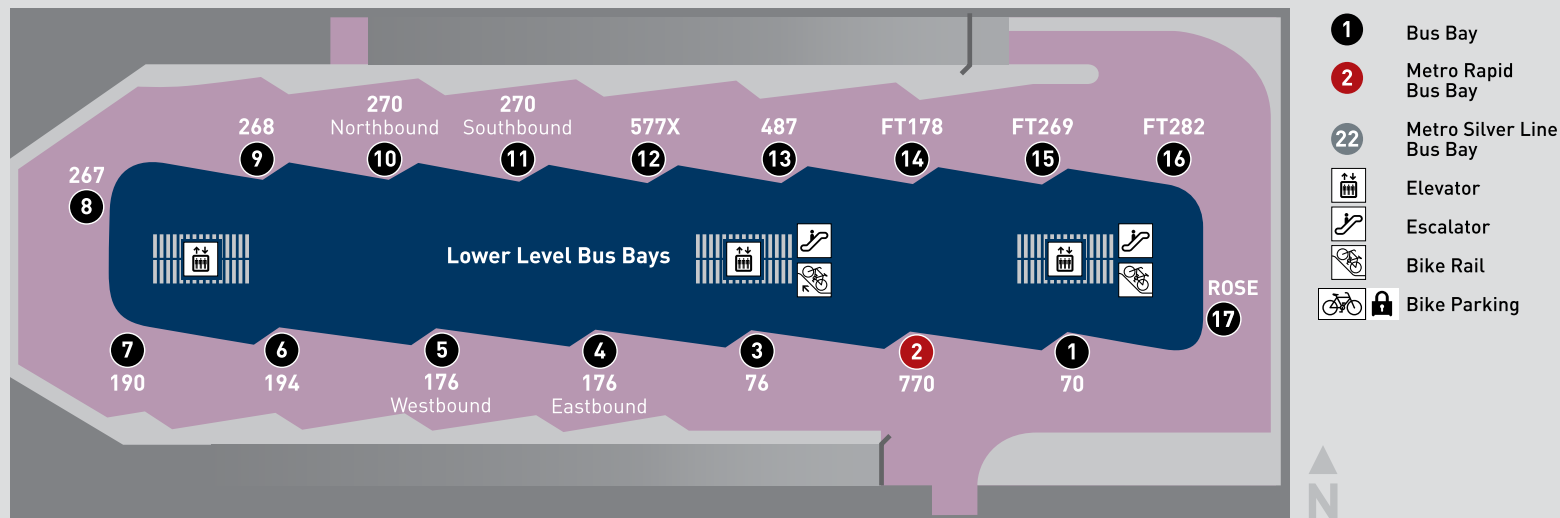

More service to Downtown.

The new Silver 2 Silver service lets you hop on either the Metro Silver Line or Foothill Transit's Silver Streak with a valid Metro 30-Day, 7-Day or Day Pass or a Foothill Transit 31-Day Pass.

UPPER LEVEL

LOWER LEVEL

Go Metro to Downtown LA and beyond

The new El Monte Station connects the San Gabriel Valley to Downtown LA and the rest of the Metro bus and rail system via the El Monte Busway.

Use this guide to visit popular destinations and hot spots in Little Tokyo, Downtown, Hollywood and more.

- > Mariachi Plaza
Between Boyle Av and Pleasant Av

E CIVIC CENTER

- > Grand Park
- > MOCA
250 S Grand Av

F PERSHING SQUARE

- > Music Center
135 N Grand Av
- > Walt Disney Concert Hall
111 S Grand Av
- > Angels Flight
- > Grand Central Market
317 S Broadway
- > Jewelry District
5th-8th St between Broadway and Olive St
- > Los Angeles Central Library
630 W 5th St

I WILSHIRE/WESTERN

- > Koreatown
- > The Wilern
3790 Wilshire Bl

J HOLLYWOOD/WESTERN

- > Little Armenia
- > Thai Town

Legend

- Metro Local
- Metro Rapid
- Metro Silver Line & Silver Line Station
- Foothill Silver Streak
- Foothill Transit
- Metro Red Line & Station
- Metro Purple Line & Station
- Metro Blue Line & Station
- Metro Gold Line & Station
- Metro Expo Line & Station