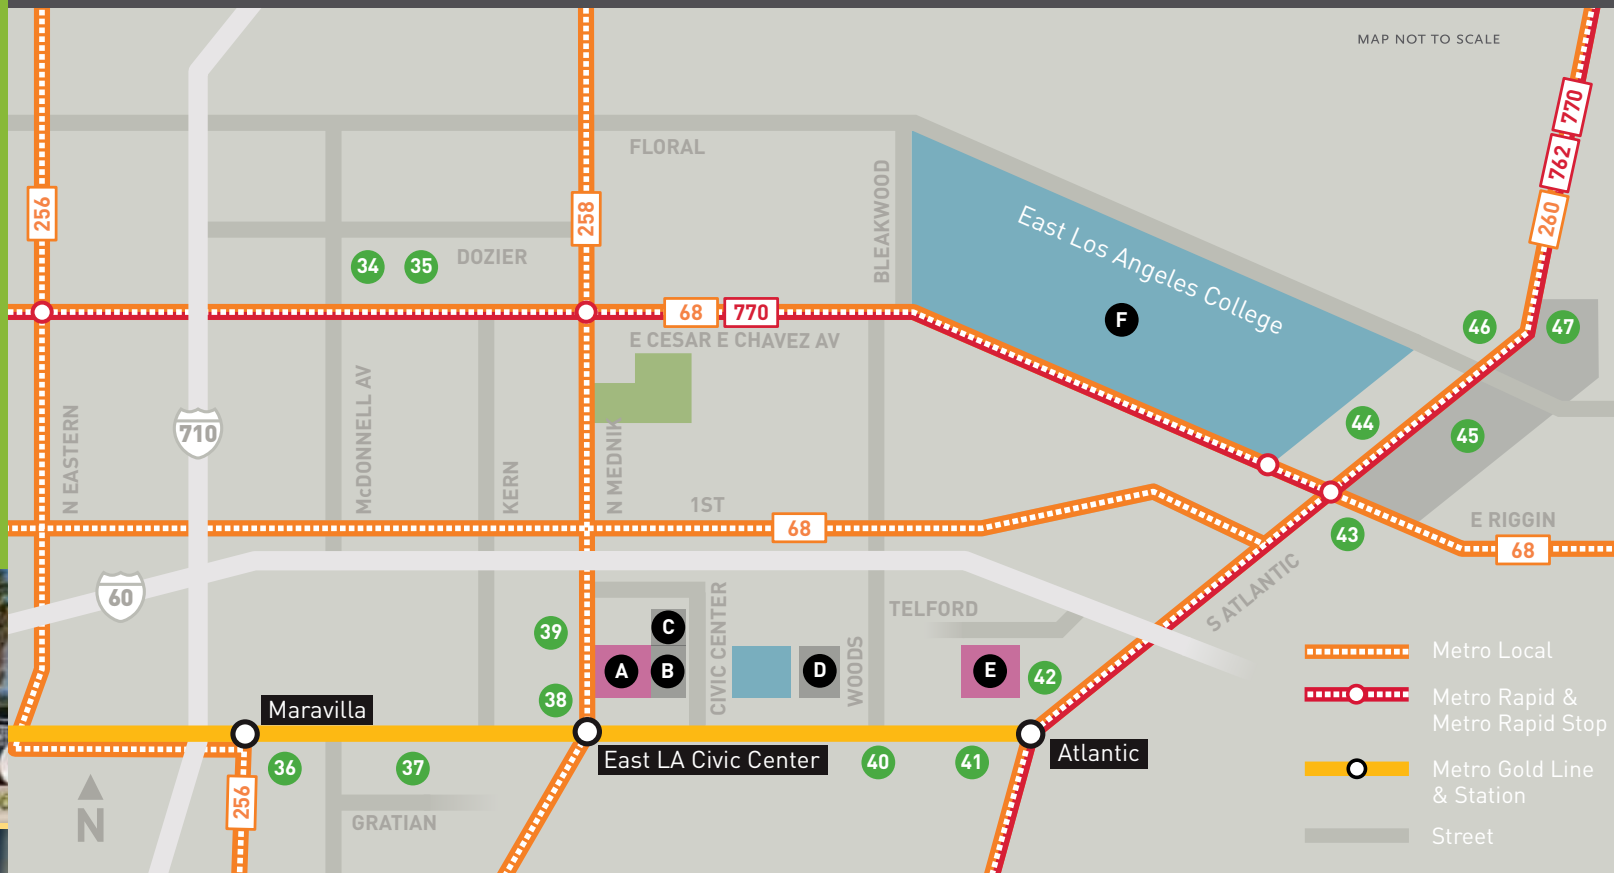

It's easy to Go Metro.

- 1 Find $1.50
- 2 Get on & pay*
- 3 Ride

* For detailed fare information visit metro.net.