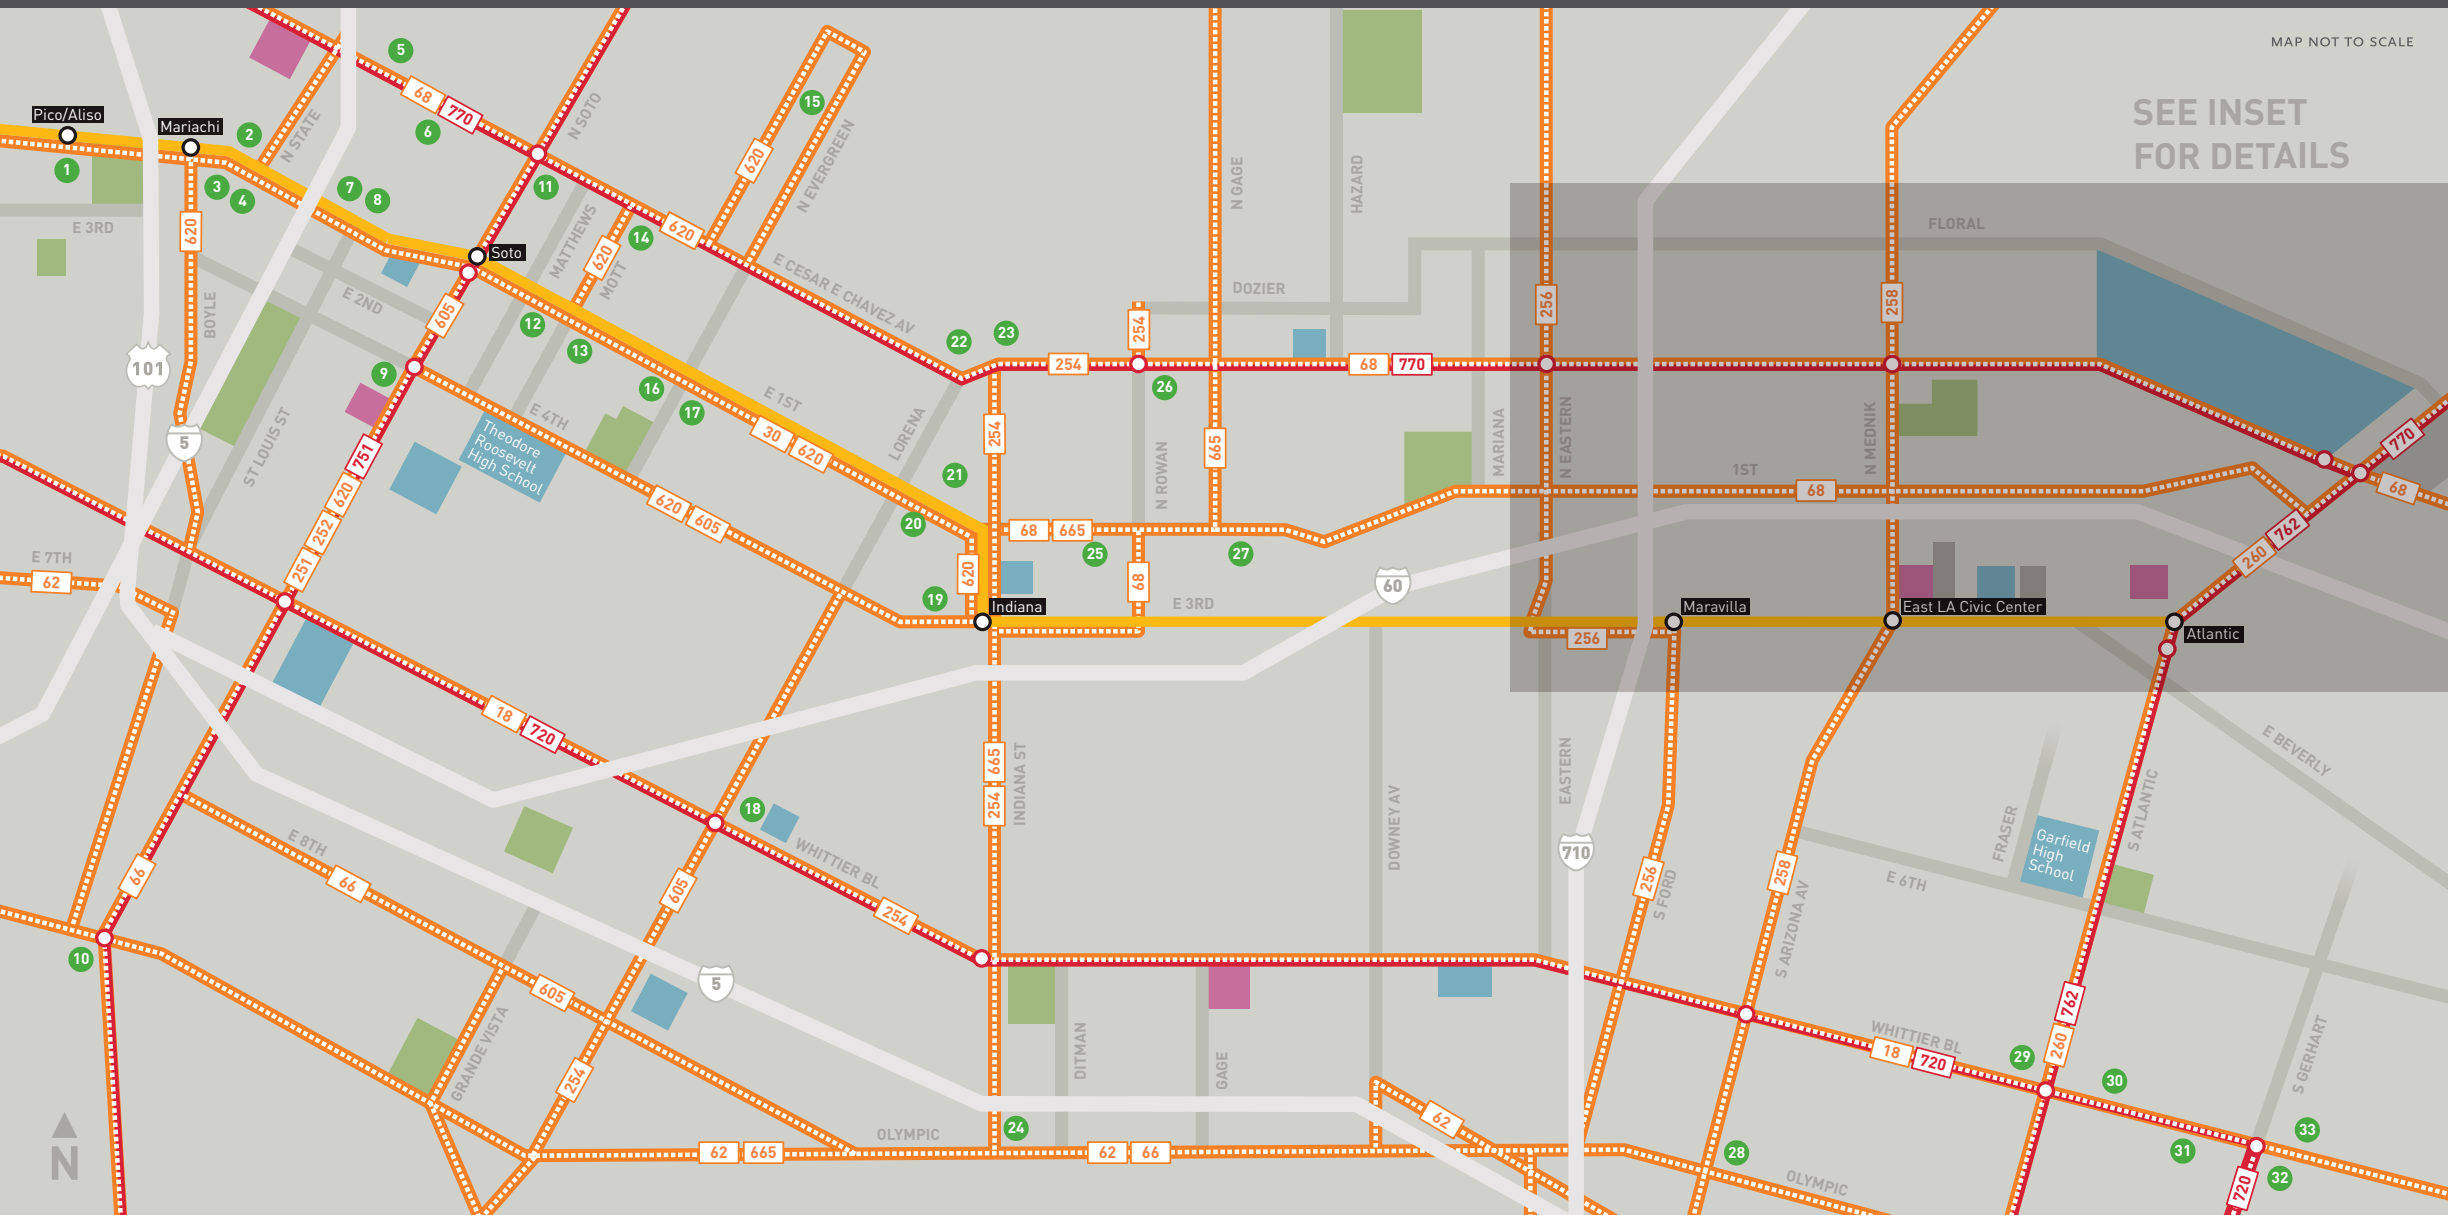

Neighborhood Guide

Go Metro to East LA

Whether it's dining, shopping or getting to class, Metro has over a dozen bus lines as well as the Gold Line that serve the community of East Los Angeles. The routes on this map highlight service to local destinations and hot spots.

For more information visit metro.net/eastside.

It's a fact...

- > The first cable railway in East LA opened in 1889.
- > The Yellow Cars, a system of streetcars, ran through the Eastside until 1963.
- > After a 46-year absence, the first rail cars began operating again in 2009 along the Metro Gold Line Eastside Extension.
- > The Gold Line Eastside Extension utilizes six miles of rail and eight stations.

Destinations to/from East Los Angeles

MAP NOT TO SCALE

SEE INSET FOR DETAILS

Destinations by Rail

Destinations by Bus

Legend

Pico/Aliso Station ●

- 1 Purgatory Pizza
1326 E 1st St

Mariachi Station ●

- 2 Birrieria Jalisco
1845 E 1st St
- 2 Eastside Luv Wine Bar y Queso
1835 E 1st St
- 3 La Serenata De Garibaldi
1842 E 1st St
- 2 Mariachi Plaza
1st St/Boyle Av

Soto Station ●

- 7 Al and Bea's Mexican Food
2025 E 1st St