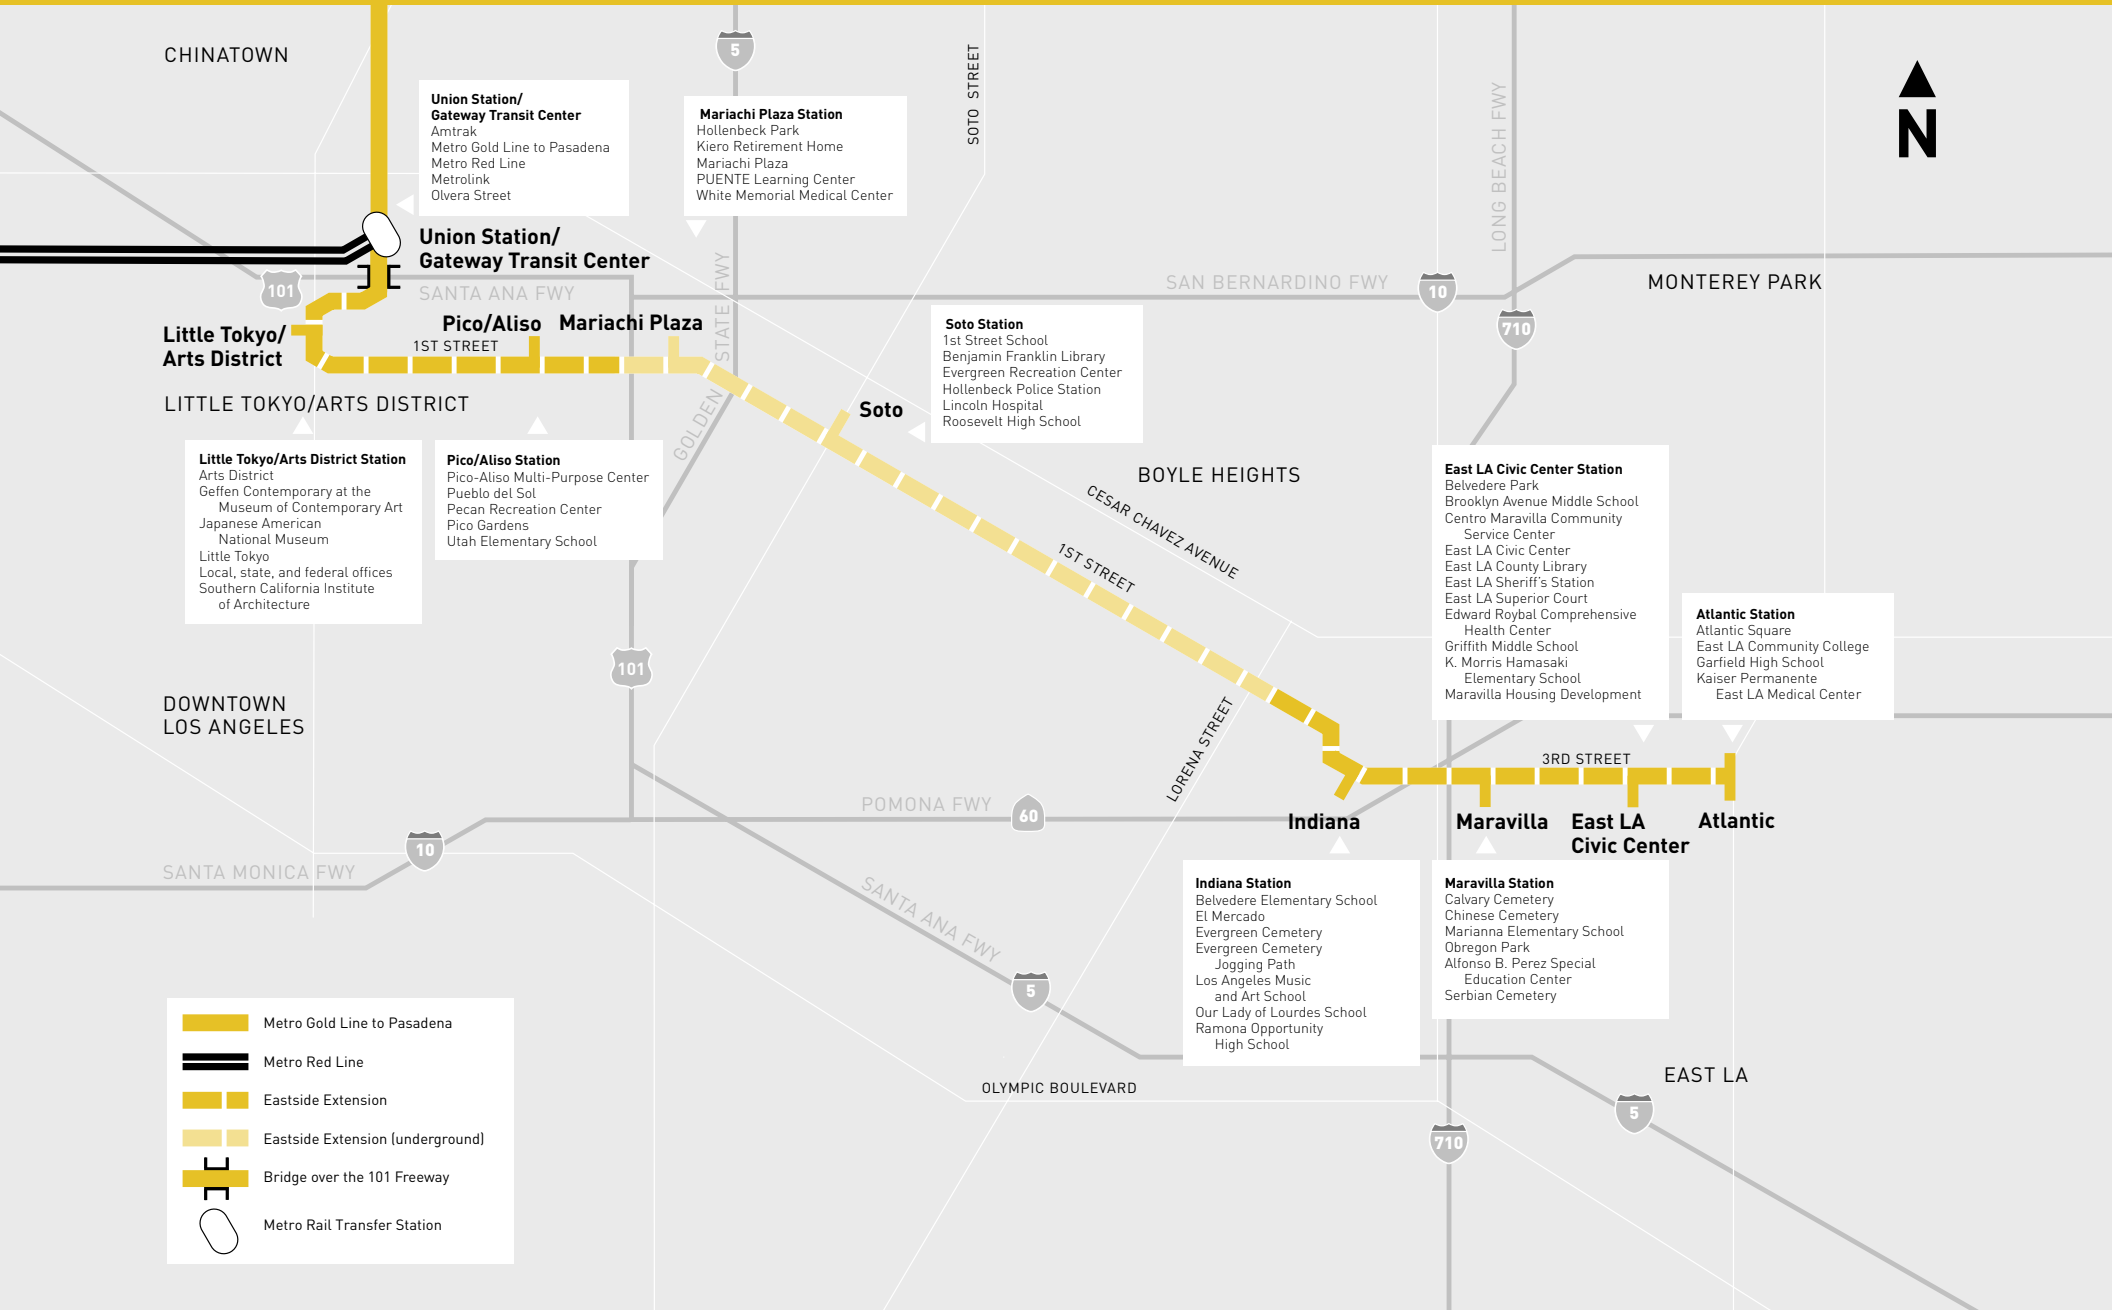

# Metro Gold Line Eastside Extension

CHINATOWN

**Union Station/  
Gateway Transit Center**  
Amtrak  
Metro Gold Line to Pasadena  
Metro Red Line  
Metrolink  
Olvera Street

**Mariachi Plaza Station**  
Hollenbeck Park  
Kiero Retirement Home  
Mariachi Plaza  
PUENTE Learning Center  
White Memorial Medical Center

**Little Tokyo/  
Arts District**

**Union Station/  
Gateway Transit Center**

**Pico/Aliso Mariachi Plaza**

**Soto Station**  
1st Street School  
Benjamin Franklin Library  
Evergreen Recreation Center  
Hollenbeck Police Station  
Lincoln Hospital  
Roosevelt High School

**Atlantic Station**  
Atlantic Square  
East LA Community College  
Garfield High School  
Kaiser Permanente  
East LA Medical Center

DOWNTOWN  
LOS ANGELES

INDIANA

**Indiana Station**  
Belvedere Elementary School  
El Mercado  
Evergreen Cemetery  
Evergreen Cemetery  
Jogging Path  
Los Angeles Music  
and Art School  
Our Lady of Lourdes School  
Ramona Opportunity  
High School

SANTA MONICA FWY

POMONA FWY

SANTA ANA FWY

OLYMPIC BOULEVARD

EAST LA

-  Metro Gold Line to Pasadena
-  Metro Red Line
-  Eastside Extension
-  Eastside Extension (underground)
-  Bridge over the 101 Freeway
-  Metro Rail Transfer Station