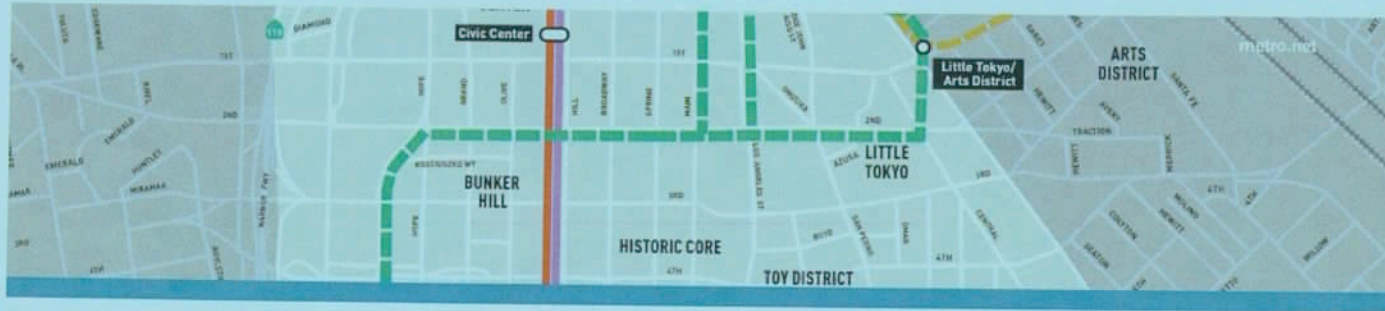

Regional Connector Transit Corridor Project
DEIS/DEIR Scoping Community Meeting

- ☐ March 30, 2009
- ☐ March 31, 2009
- ☒ April 1, 2009
- ☐ April 2, 2009

Name	Organization	Email	Mailing Address	Phone
KIMBERLY ONG	HNTB	kong@hntb.com	6151 W. Century Blvd Ste 1200 LA	(714) 309-4647
John von Kerczek		j.vonkerczek@gmail.com		(202) 285-2702
Ibanne Kumamoto	Kumamoto Assoc	jkumamoto@aol.com	4130 Sea View Ln, CA 90065	323 223-6473
Dave Frenck	ERHA			
T K NAGANO	FRIENDS OF LITTLE TOKYO LIBRARY	M.R.DOWNTOWN LA @YAHOO.COM		
John M. Alexander