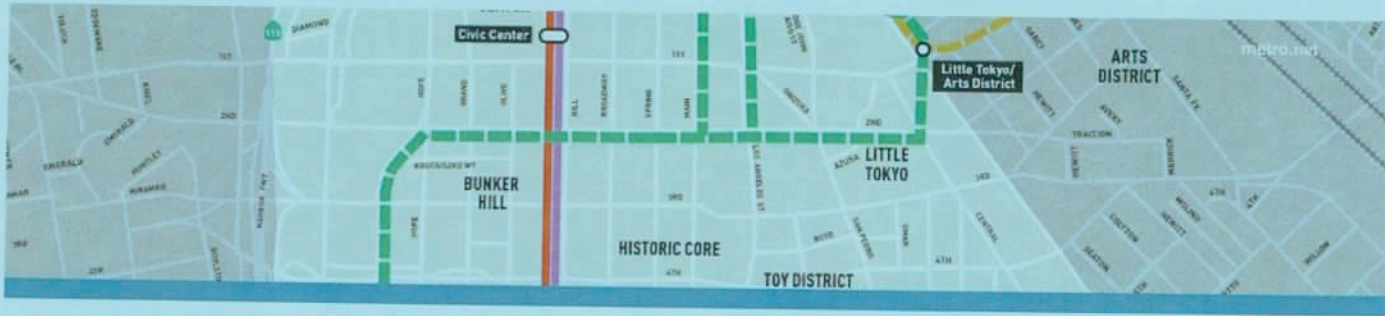

Regional Connector Transit Corridor Project
DEIS/DEIR Scoping Community Meeting

- ☐ March 30, 2009
- ☐ March 31, 2009
- ☒ April 1, 2009
- ☐ April 2, 2009

Name	Organization	Email	Mailing Address	Phone
SHERAB KHANDBO		YSHERAB3@HOTMAIL	349 E 1st #3-B. LA	213.613-0976
William Briones	Nishi Buddhist Temple	malik65@msn.com	815 E. 1st St LA, 90012	9213680-9130
BRUCE RUSSELL	JACOBS	BRUCE.RUSSELL@JACOBS.COM	600 WILSHIRE #1000 90017	213 239 1300
GERALD J. PASS	FRIENDS4 EXPO RAIL	proofgeog@yahoo.com		
JOAN Springhetti	Higgins Bldg			
J. AGNEW	Individual			
K.W. Lund Kneld	Self		1203 1/2 W. Court ^{LA} 90026	(213) 481-8331
Wilson Liu	LTBID & LTBA			
PETER CACCIER	FEAR + PEERS			
Jeff Cofer	CRA LA			
Scott Bytof	LANC	scottbytof@ca.rr.com	330 W 11th St #309	
Pon Fong	LTSC