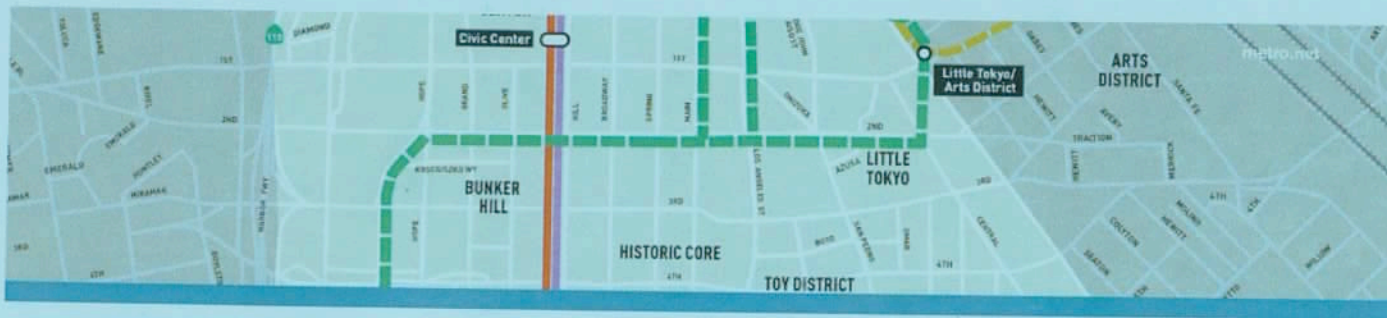

Regional Connector Transit Corridor Project
DEIS/DEIR Scoping Community Meeting

- ☐ March 30, 2009
- ☐ March 31, 2009
- ☒ April 1, 2009
- ☐ April 2, 2009

Name	Organization	Email	Mailing Address	Phone
Alma Colos	Mika Property Management	acolos@mikarealtygroup.com		
J. SQUIER	SELF			
Nancy Unsworth	TTTA	unsworth@tta.com		
Tina Keating	HCNC	ValTi@pacBell.net		
ROGER PENA		ROGERP34@JUNO.COM	1513 LOMA ROAD MONTEBELLO 90640	
JEFF SUMMERS		jeffsummers2009@gmail.com		
RYAN STORN	NATIONAL ASSOC. OF RR PASSENGERS	tryxile@aol.com		
Mizue Katayama	LT Seniors Residents Assc	mkatayama@ltsr.org		
B H Allen		~~allen~~ BHA_in_LA@yahoo.com		
Russ Brown	HOBI/ALAN	Russ.HOBI@gmail.com		
ERNEST CONVENTO		beingernest@yahoo.com