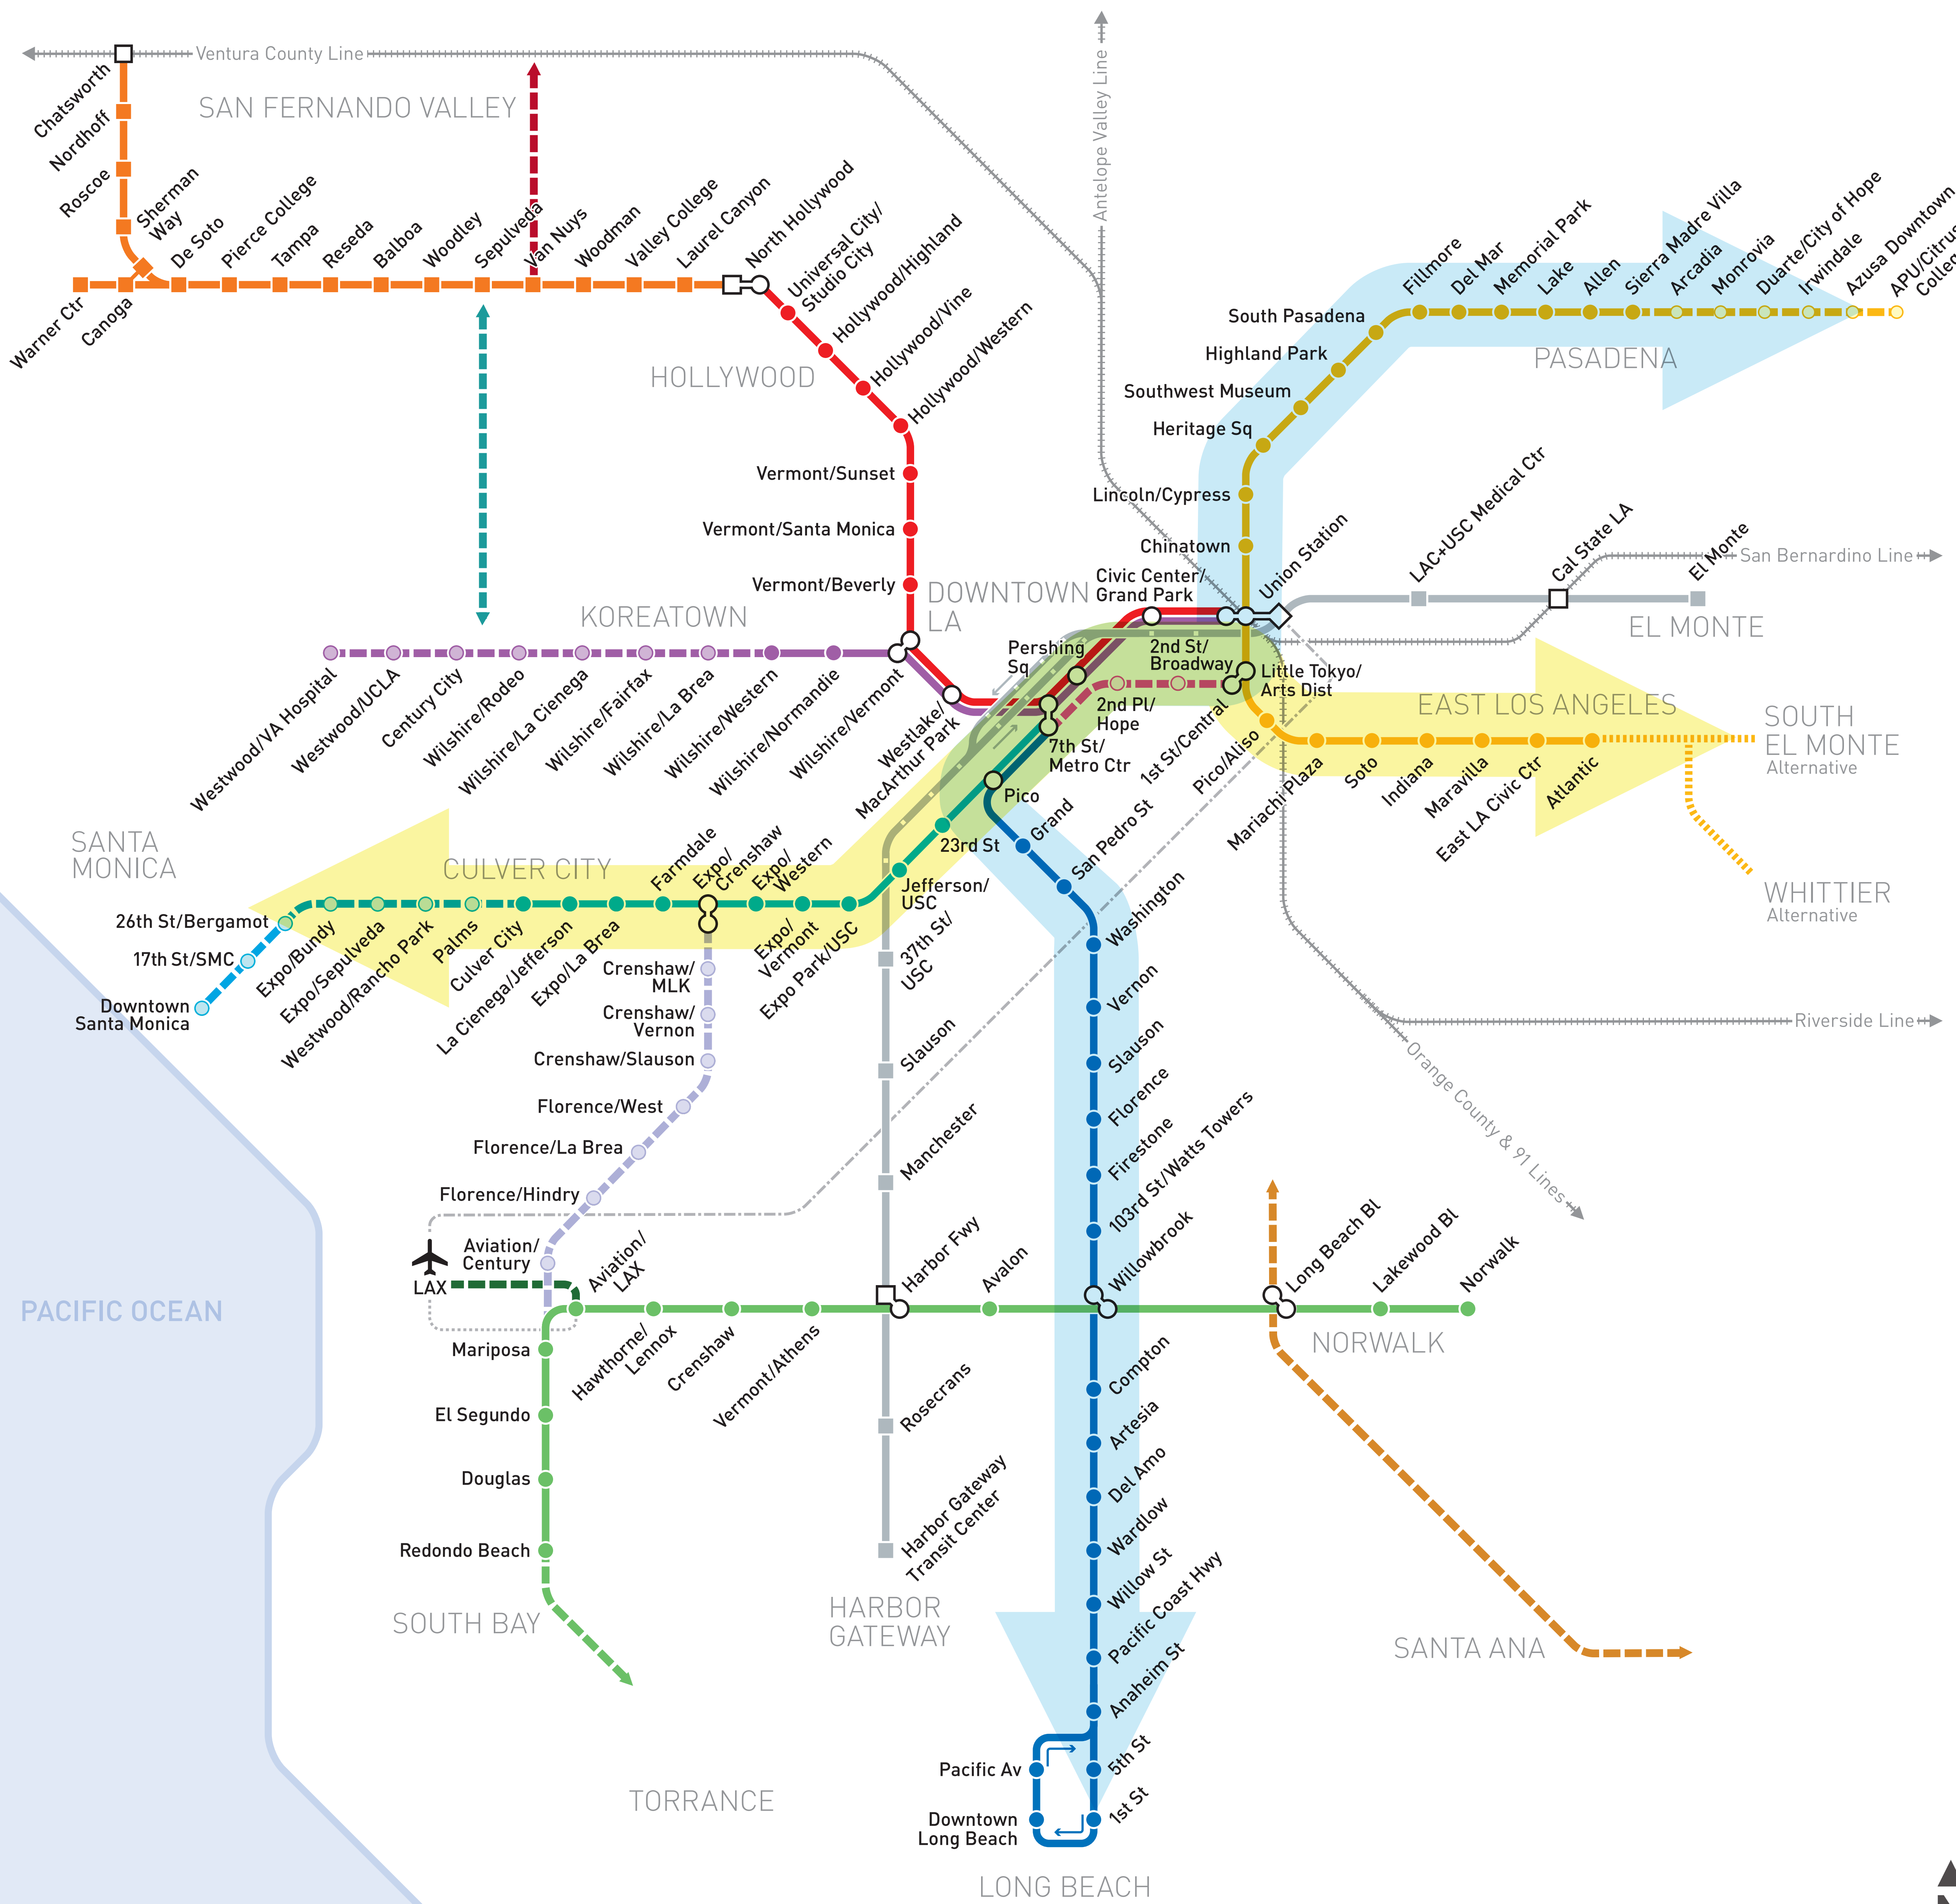

Metro Rail

Current & Future Expansion

Existing Metro Service and Stations	
—●— Red Line	—●— Gold Line
—●— Purple Line	—●— Expo Line
—●— Blue Line	—●— Orange Line
—●— Green Line	—●— Silver Line

In Planning (final alignments to be determined)	
- - - - - Metro Gold Line Eastside Extension Phase 2	- - - - - Airport Metro Connector
- - - - - South Bay Metro Green Line Extension	- - - - - East San Fernando Valley Transit Corridor
- - - - - Sepulveda Pass Transit Corridor	- - - - - West Santa Ana Transit Corridor

Under Construction	
- - - - - Metro Gold Line Foothill Extension	- - - - - Metro Expo Line Phase 2
- - - - - Crenshaw/LAX Transit Project	- - - - - Purple Line Extension
- - - - - Regional Connector Transit Project	

Subject to Change