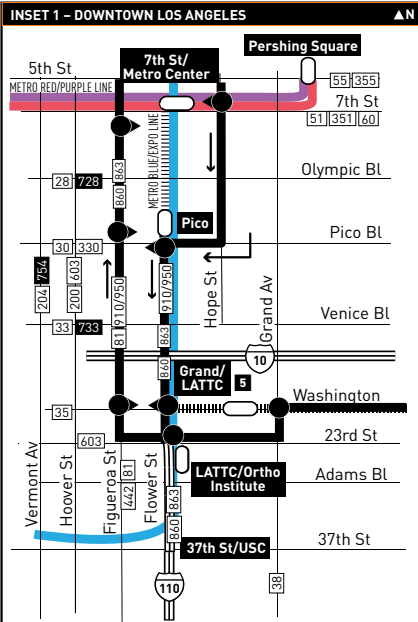

ROUTE MAP

SEE
INSET
1

LEGEND

- Line 864 Local Route
- Metro Rail (Out of Service)
- Single Direction Only
- Local Stop
- Metro Rail Station
- Station Stop
- LADOT DASH
- County of Los Angeles - The Link
- Montebello Bus Lines

MAP NOTES

- 1 Martin Luther King Jr. Transit Center/Compton Station**
Metro 51, 55 Owl (10pm-4am), 60 Owl, 125, 127, 128, 202, 351; COM 1, 2, 3, 4, 5; GA3; Greyhound; Metro Blue Line
- 2 Martin Luther King Jr. Community Hospital**
Metro 55, 120, 202, 205, 355; DASH Watts
- 3 Willowbrook/Rosa Parks Station**
Metro 55, 120, 202, 205, 355, 612; DASH Watts; The Link Willowbrook and King Medical Center Shuttle, Lynwood Breeze Route D; GA5; Rancho Shuttle; Metro Blue Line, Metro Green Line
- 4 Firestone Station**
Metro 55, 115, 254, 355; The Link Florence - Firestone/Walnut Park; Metro Blue Line
- 5 Grand/LATTC Station**
Metro 14, 35, 37, 38, 55, 76, 78, 79, 355, 378, 460, 603, 770, Silver Line 910/950; T4X, DASH D, Pico Union/Echo Park, King-East; Metro Blue Line

Southbound Al Sur (Approximate Times/Subject to Traffic Conditions)

DOWNTOWN LA	LOS ANGELES	COMPTON
3	2	1
7th St/Metro Ctr (Hope & 7th)	Compton & Florence	Compton Station/ MLK Transit Center (Palmer/Isadore Hall)
3:11A 3:26 3:41 3:55	3:41A 3:56 4:11 4:25	4:10A 4:25 4:40 4:54
THEN APPROXIMATELY EVERY 11-13 MINUTES UNTIL NEXT MORNING		
2:07A 2:21 2:26	2:35A 2:49 3:04	3:03A 3:17 3:32

Southbound Al Sur (Approximate Times/Subject to Traffic Conditions)

DOWNTOWN LA	LOS ANGELES	COMPTON
3	2	1
7th St/Metro Ctr (Hope & 7th)	Compton & Florence	Compton Station/ MLK Transit Center (Palmer/Isadore Hall)
3:11A 3:26 3:41 3:55	3:41A 3:56 4:11 4:25	4:10A 4:25 4:40 4:54
THEN APPROXIMATELY EVERY 11 - 13 MINUTES UNTIL NEXT MORNING		
1:31A 1:42	1:59A 2:10	2:27A 2:38