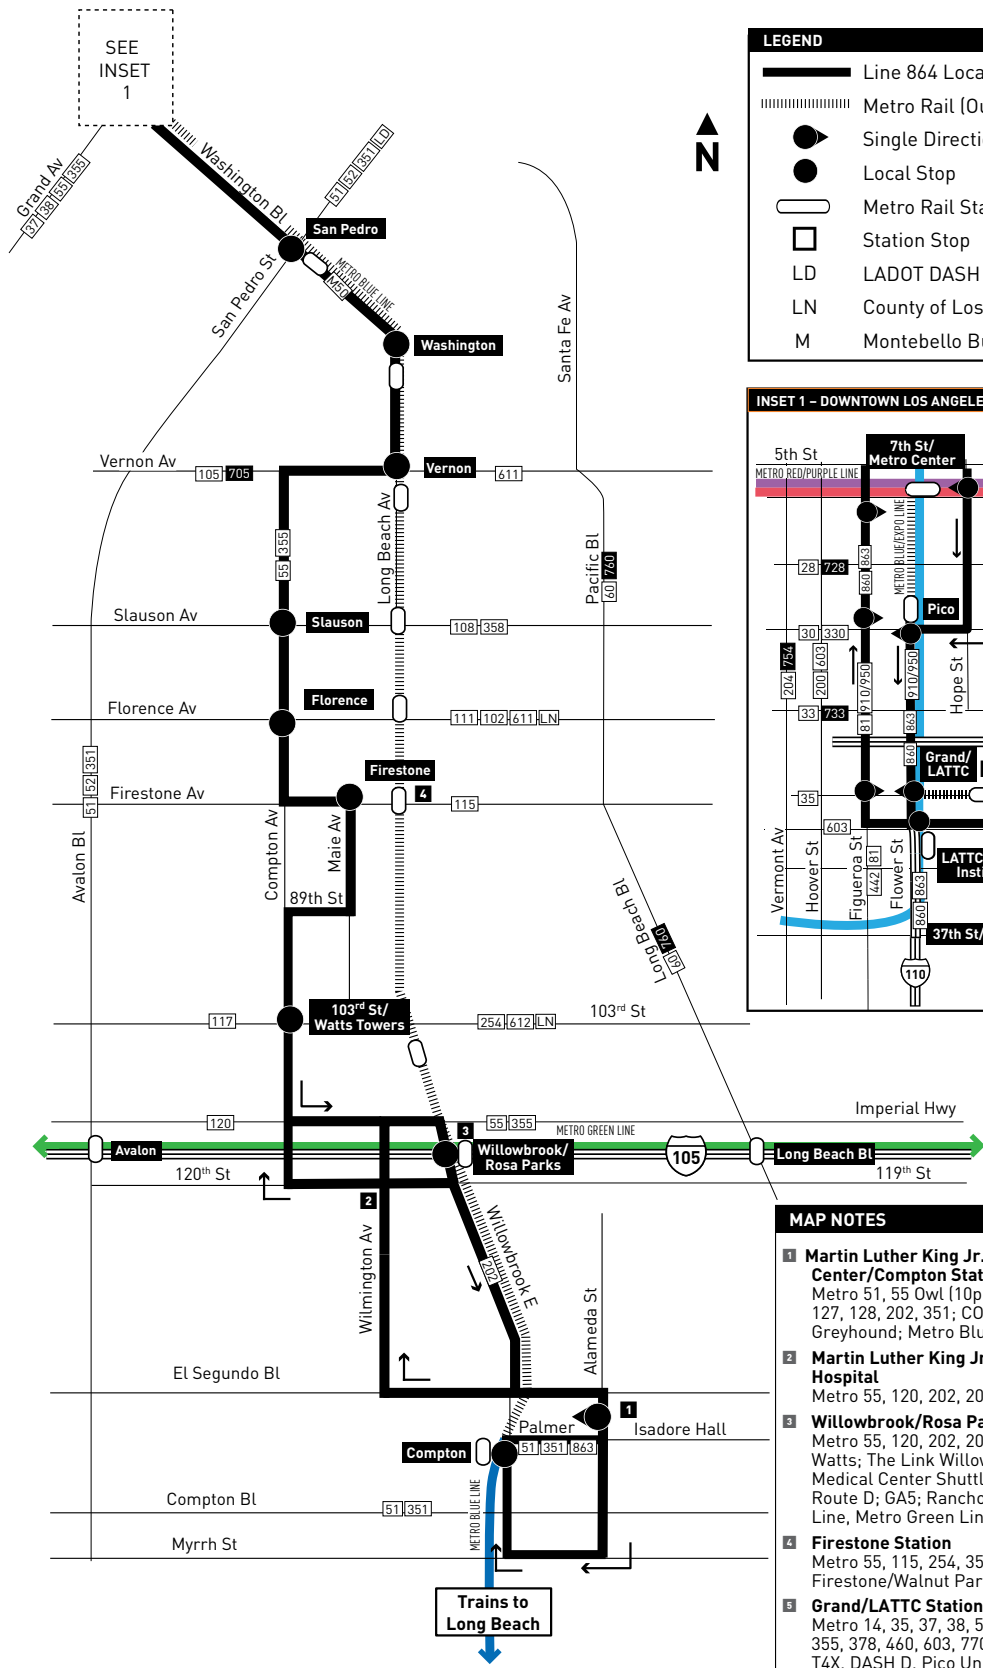

ROUTE MAP

SEE
INSET
1

LEGEND

- Line 864 Local Route
- Metro Rail (Out of Service)
- Single Direction Only
- Local Stop
- Metro Rail Station
- Station Stop
- LADOT DASH
- County of Los Angeles - The Link
- Montebello Bus Lines

MAP NOTES

- 1 Martin Luther King Jr. Transit Center/Compton Station**
Metro 51, 55 Owl (10pm-4am), 60 Owl, 125, 127, 128, 202, 351; COM 1, 2, 3, 4, 5; GA3; Greyhound; Metro Blue Line
- 2 Martin Luther King Jr. Community Hospital**
Metro 55, 120, 202, 205, 355; DASH Watts
- 3 Willowbrook/Rosa Parks Station**
Metro 55, 120, 202, 205, 355, 612; DASH Watts; The Link Willowbrook and King Medical Center Shuttle, Lynwood Breeze Route D; GA5; Rancho Shuttle; Metro Blue Line, Metro Green Line
- 4 Firestone Station**
Metro 55, 115, 254, 355; The Link Florence - Firestone/Walnut Park; Metro Blue Line
- 5 Grand/LATTC Station**
Metro 14, 35, 37, 38, 55, 76, 78, 79, 355, 378, 460, 603, 770, Silver Line 910/950; T4X, DASH D, Pico Union/Echo Park, King-East; Metro Blue Line

- Blue Line: Out of service between Compton Station and 7th St/Metro Center starting Saturday, June 1, 2019 through September 2019.
- Expo Line: Pico and 7th St/Metro Center will close for 60-days starting Sunday, June 23, 2019.
- Willowbrook/Rosa Parks Station: Blue Line will remain out of service during the North Segment closure, Green Line will remain open.
- Blue Line: Fuera de Servicio entre Compton Station y 7th St/Metro Center, Empezando el Sábado 1 de Junio del 2019 hasta Setiembre del 2019.
- Expo Line: Las estaciones Pico y 7th St/Metro Center estarán cerradas por unos 60 días empezando el domingo 23 de Junio del 2019.
- Estación Willowbrook/Rosa Parks: Blue Line permanecerá cerrada y fuera de servicio durante el cierre hacia el Norte. El servicio al Green Line permanecerá abierto