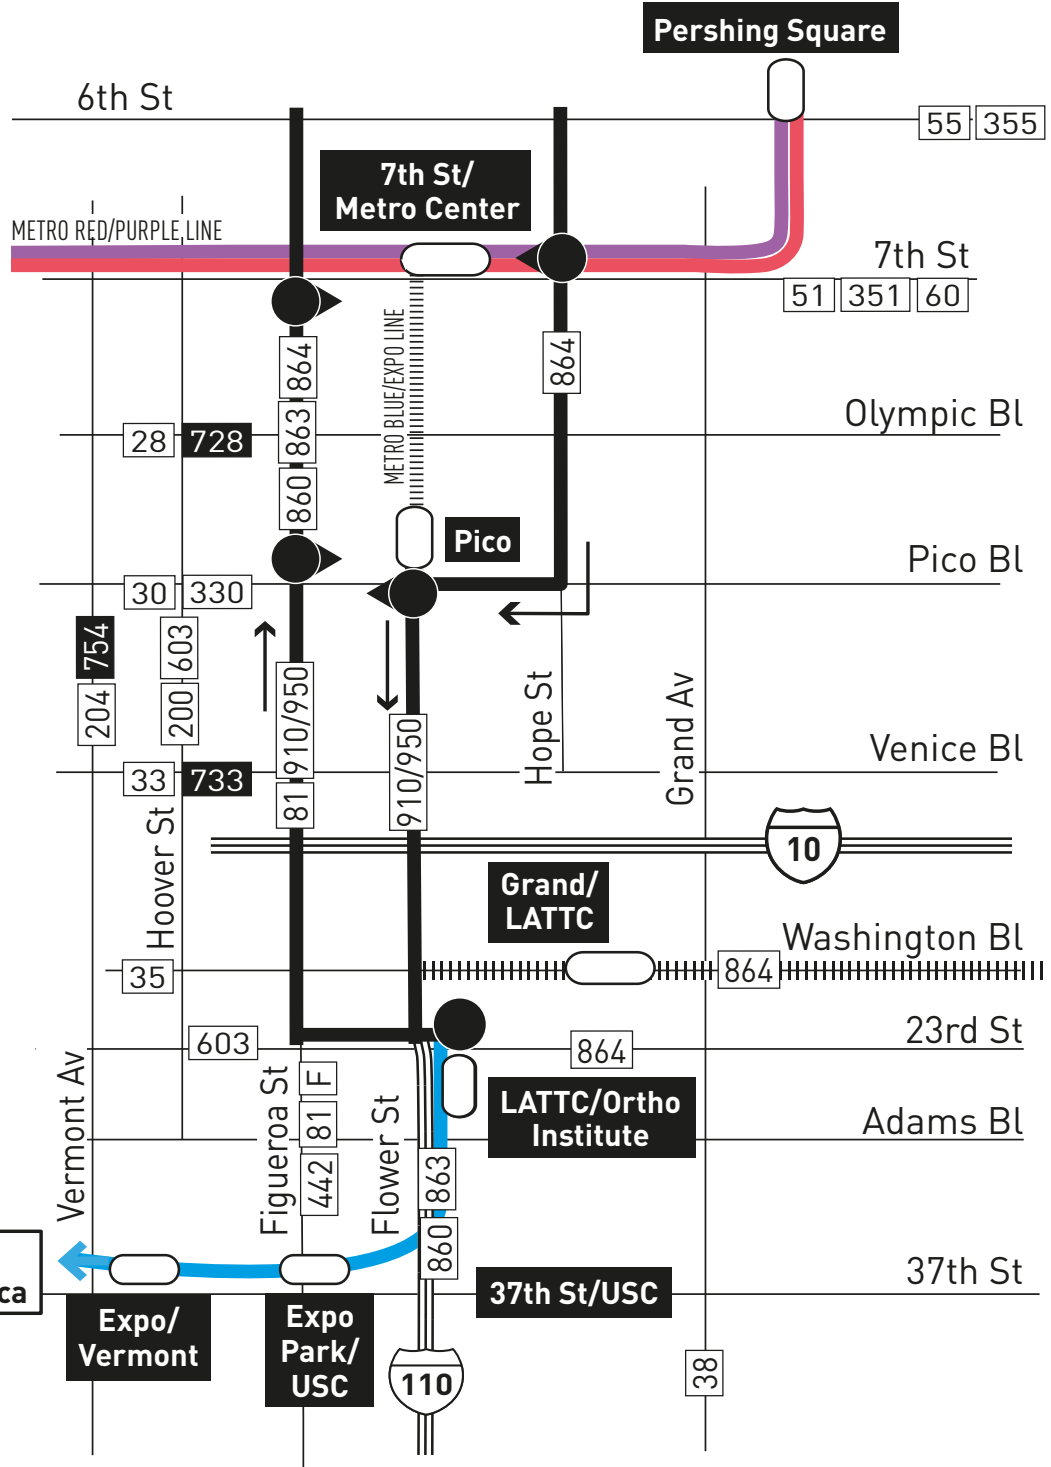

ROUTE MAP

LEGEND

- Line 856 Route
- Metro Rail (Out of Service)
- Single Direction Only
- Select Stop
- Metro Rail Station
- Station Stop
- LADOT DASH

*M-F Rush Hour, Big Blue Bus will also provide Supplementary Bus Shuttles between 7th St / Metro Center and LATTC / Ortho Institute

Monday through Friday

Effective Jun 22 2019

856

Northbound *Al Norte* (Approximate Times/Subject to Traffic Conditions)

DOWNTOWN L.A.

LATTC / Ortho Institute Station
(23rd / Flower)

7th St / Metro Center
(Figueroa / 7th St)

2:18	2:27
------	------

Southbound *Al Sur* (Approximate Times/Subject to Traffic Conditions)

DOWNTOWN L.A.

7th St / Metro Center
(Hope / 7th St)

LATTC / Ortho Institute Station
(23rd / Flower)

3:37A	3:47A
3:57	4:07
4:17	4:27
4:34	4:44
4:48	4:58
4:59	5:10
5:10	5:21
5:19	5:30

DOWNTOWN L.A.

7th St / Metro Center
(Hope / 7th St)

LATTC / Ortho Institute Station
(23rd / Flower)

3:38A	3:47A
3:55	4:04
4:12	4:21
4:29	4:38
THEN APPROXIMATELY EVERY 20 MINUTES UNTIL	
7:49	7:58
8:04	8:13