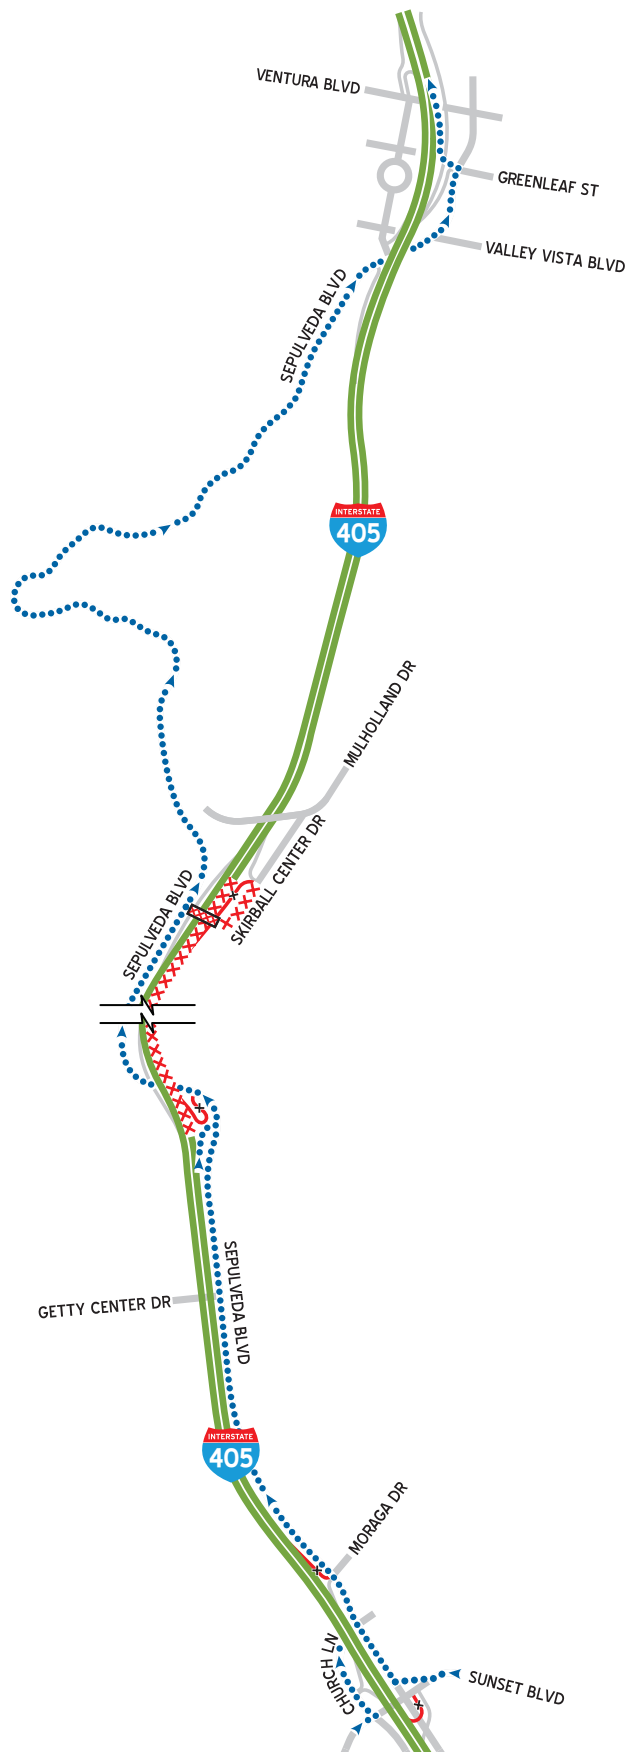

DETOUR PLAN: Northbound I-405 from Getty Center to Greenleaf

PRINT

DOWN LOAD

not to scale

LEGEND

- I-405 open
- I-405 or street closed
- Bridge closed
- Ramp closed
- Detour route
- Direction of travel