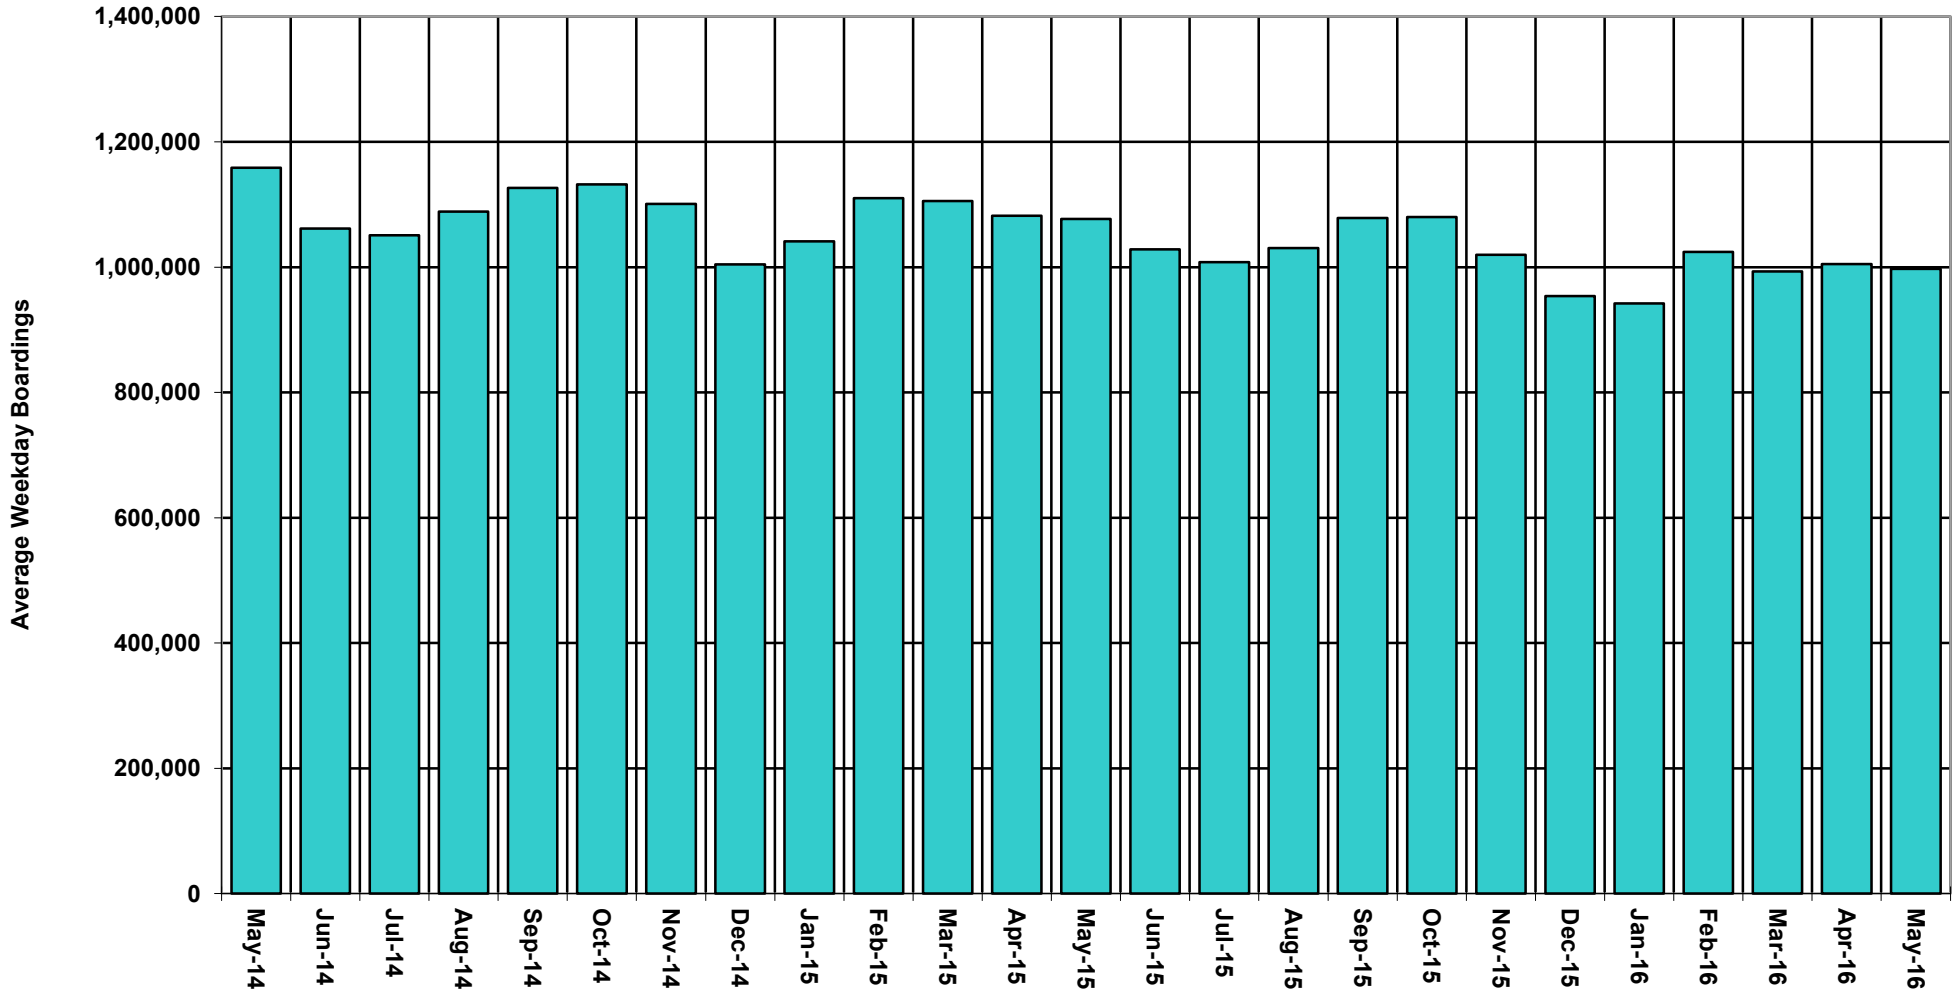

Metro

TREND IN METRO BUS LINE AVERAGE WEEKDAY BOARDINGS *

Source: Service Performance Analysis

* Data includes Directly Operated & Contract Lines boardings.

Metro

TREND IN METRO ORANGE LINE AVERAGE WEEKDAY BOARDINGS

Source: Service Performance Analysis

Metro

TREND IN METRO SILVER LINE AVERAGE WEEKDAY BOARDINGS

Source: Service Performance Analysis

Metro

TREND IN METRO RED LINE AVERAGE WEEKDAY BOARDINGS

Source: Service Performance Analysis

Metro

TREND IN METRO BLUE LINE AVERAGE WEEKDAY BOARDINGS

Source: Service Performance Analysis

Metro

TREND IN METRO EXPO LINE AVERAGE WEEKDAY BOARDINGS

Source: Service Performance Analysis

Metro

TREND IN METRO GREEN LINE AVERAGE WEEKDAY BOARDINGS

Source: Service Performance Analysis

Metro

TREND IN METRO GOLD LINE AVERAGE WEEKDAY BOARDINGS

Source: Service Performance Analysis