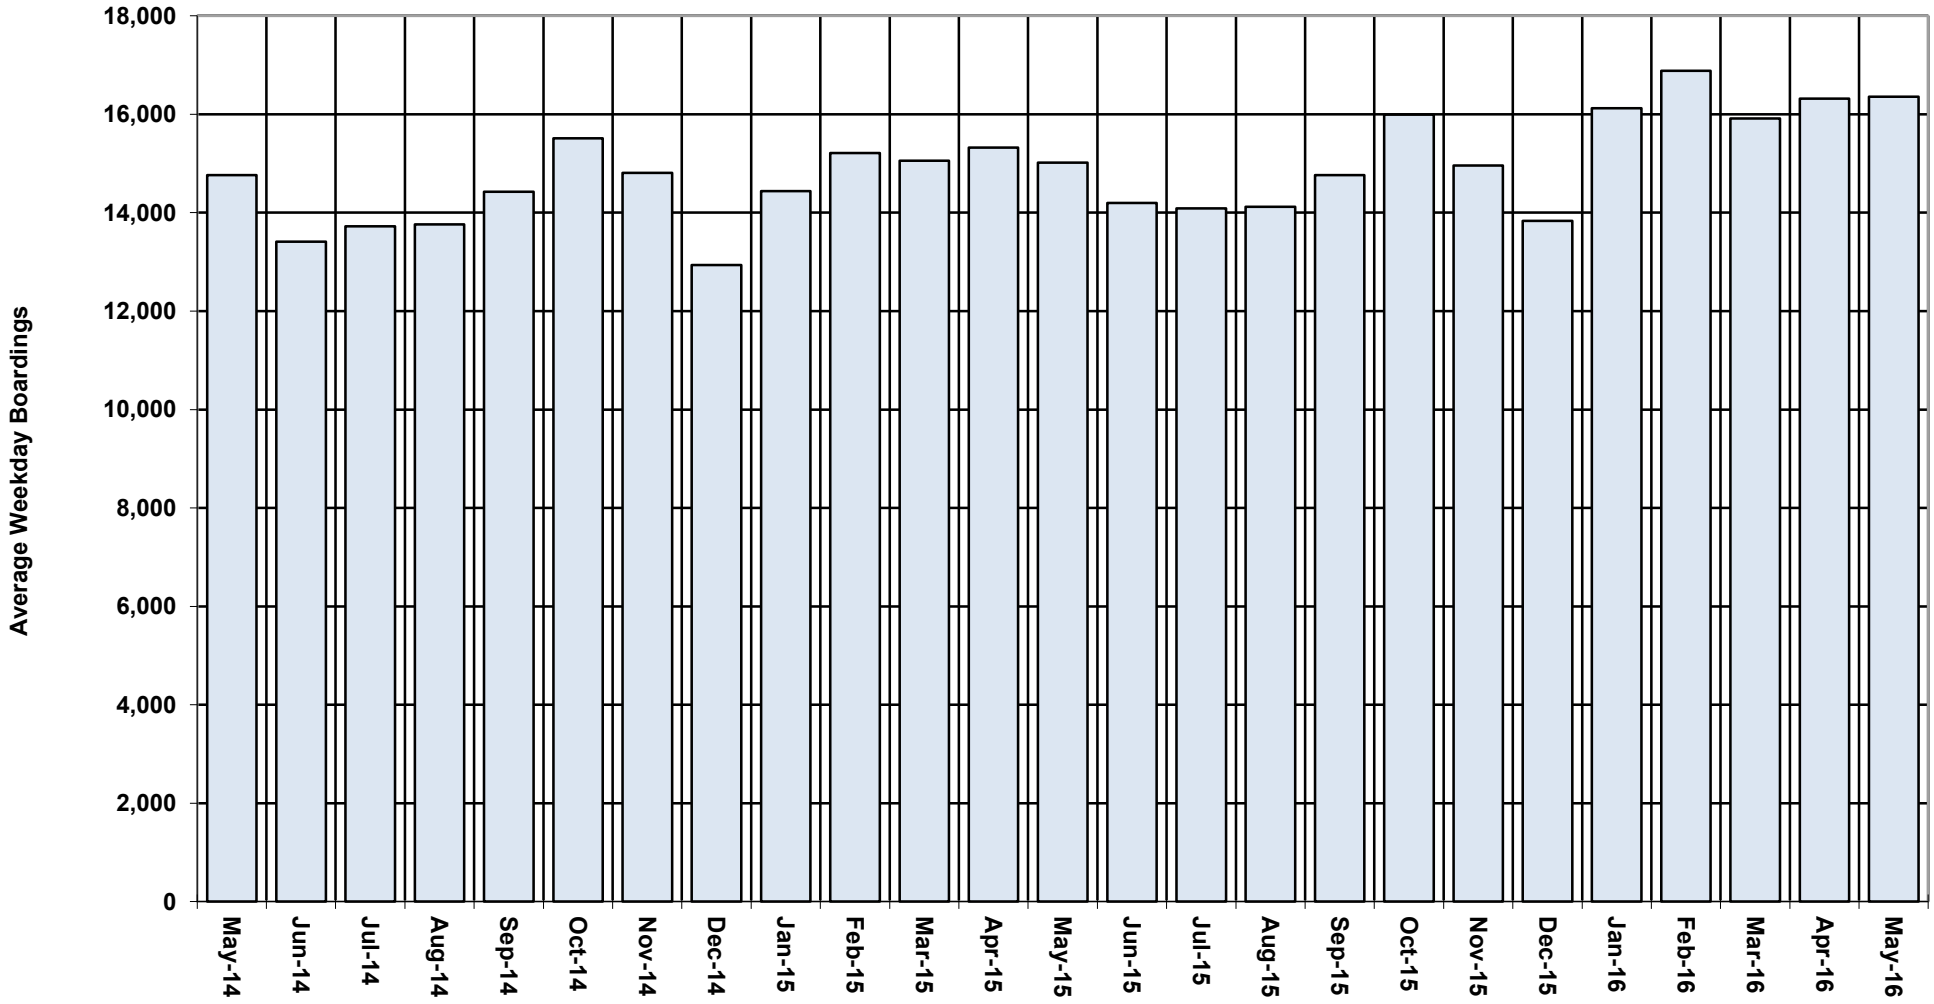

Metro

TREND IN METRO BUS LINE AVERAGE WEEKDAY BOARDINGS *

Source: Service Performance Analysis

* Data includes Directly Operated & Contract Lines boardings.

Metro

TREND IN METRO ORANGE LINE AVERAGE WEEKDAY BOARDINGS

Source: Service Performance Analysis

Metro

TREND IN METRO SILVER LINE AVERAGE WEEKDAY BOARDINGS

Source: Service Performance Analysis

Metro

TREND IN METRO RED LINE AVERAGE WEEKDAY BOARDINGS

Source: Service Performance Analysis

Metro

TREND IN METRO BLUE LINE AVERAGE WEEKDAY BOARDINGS

Source: Service Performance Analysis

Metro

TREND IN METRO EXPO LINE AVERAGE WEEKDAY BOARDINGS

Source: Service Performance Analysis

Metro

TREND IN METRO GREEN LINE AVERAGE WEEKDAY BOARDINGS

Source: Service Performance Analysis

Metro

TREND IN METRO GOLD LINE AVERAGE WEEKDAY BOARDINGS

Source: Service Performance Analysis