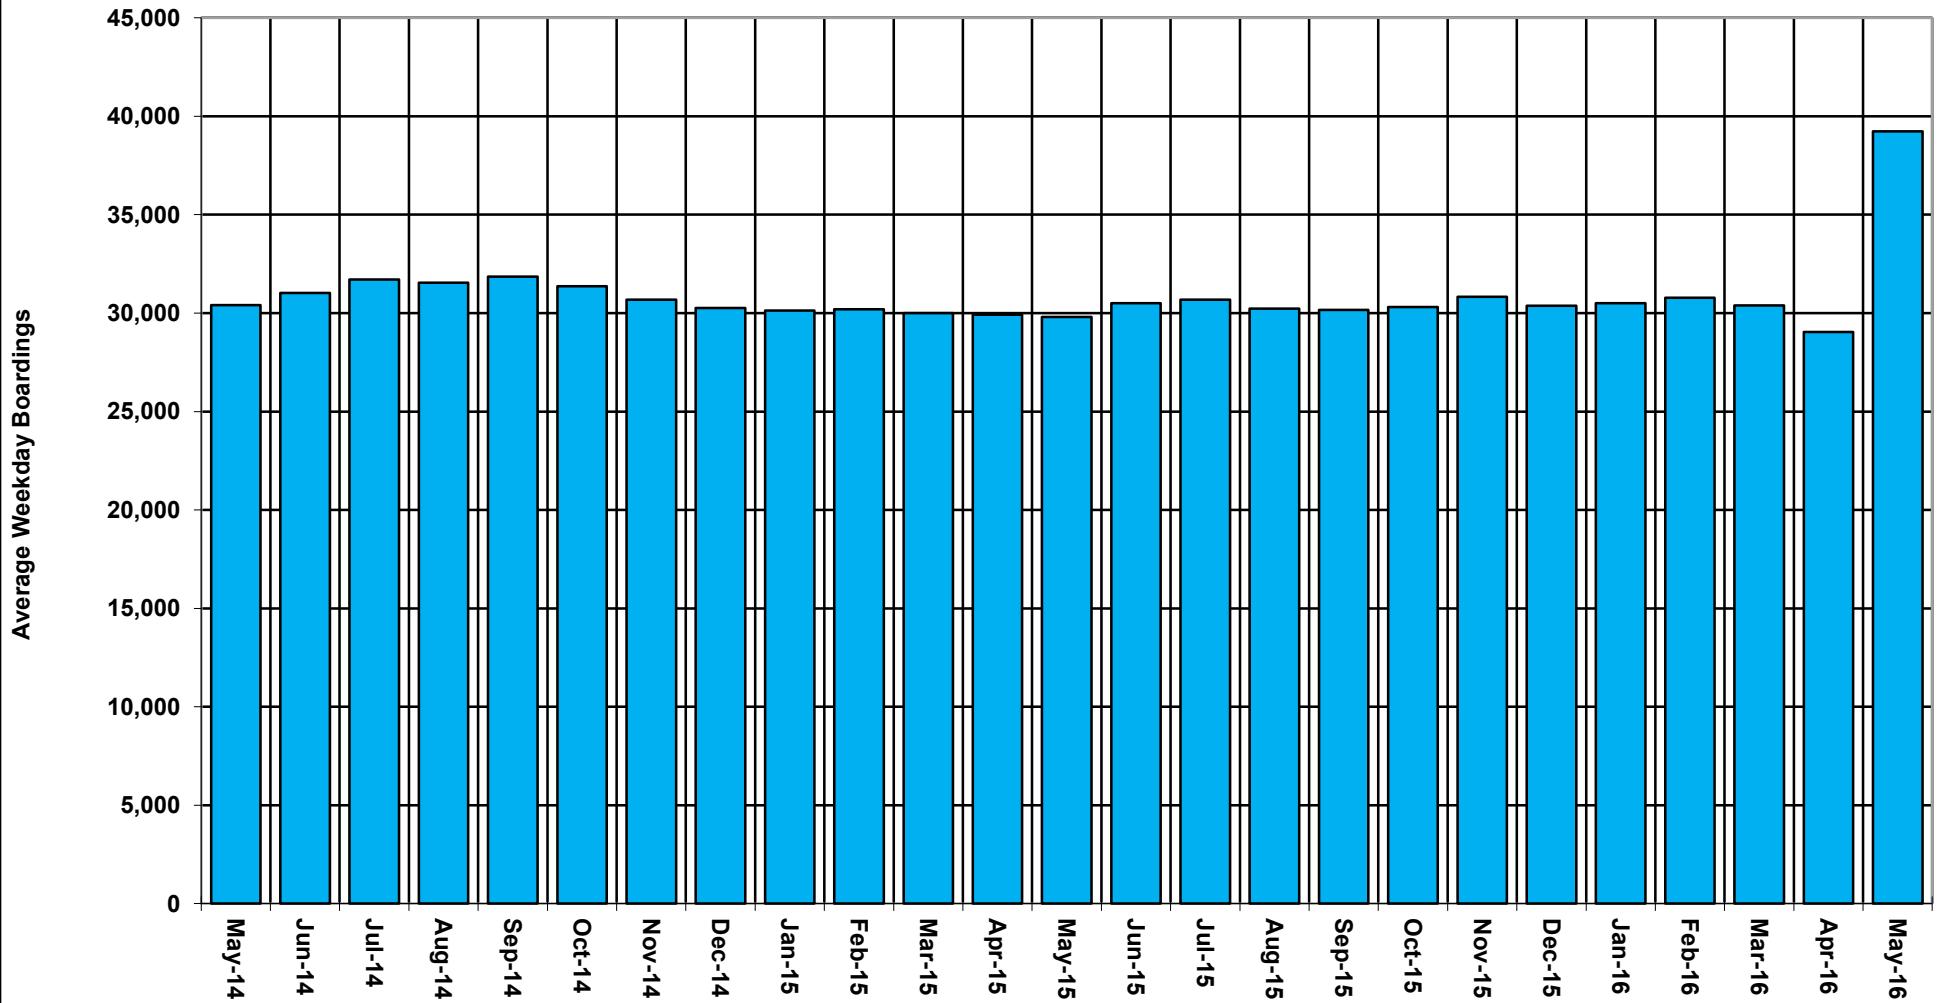

Metro

TREND IN METRO BUS LINE AVERAGE WEEKDAY BOARDINGS *

Source: Service Performance Analysis

* Data includes Directly Operated & Contract Lines boardings.

Metro

TREND IN METRO ORANGE LINE AVERAGE WEEKDAY BOARDINGS

Source: Service Performance Analysis

Metro

TREND IN METRO SILVER LINE AVERAGE WEEKDAY BOARDINGS

Source: Service Performance Analysis

Metro

TREND IN METRO RED LINE AVERAGE WEEKDAY BOARDINGS

Source: Service Performance Analysis

Metro

TREND IN METRO BLUE LINE AVERAGE WEEKDAY BOARDINGS

Source: Service Performance Analysis

Metro

TREND IN METRO EXPO LINE AVERAGE WEEKDAY BOARDINGS

Source: Service Performance Analysis

Metro

TREND IN METRO GREEN LINE AVERAGE WEEKDAY BOARDINGS

Source: Service Performance Analysis

Metro

TREND IN METRO GOLD LINE AVERAGE WEEKDAY BOARDINGS

Source: Service Performance Analysis