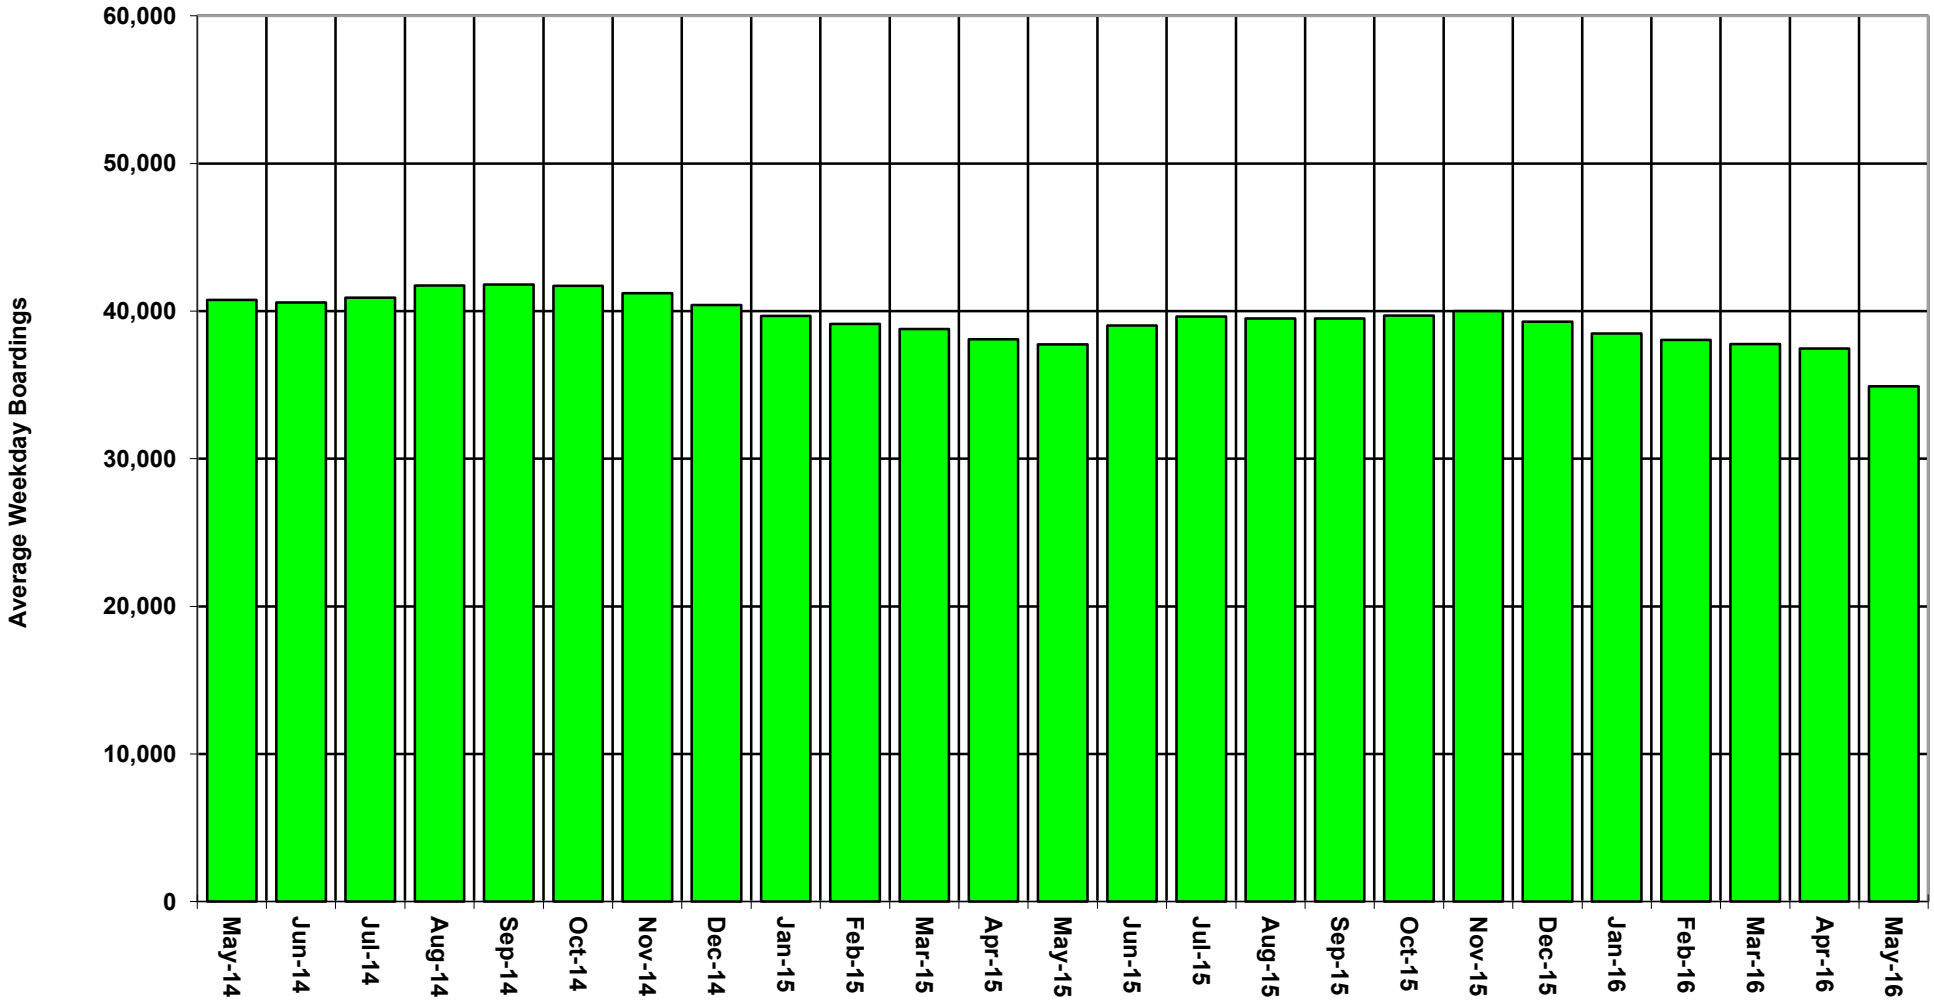

Metro

TREND IN METRO BUS LINE AVERAGE WEEKDAY BOARDINGS *

Source: Service Performance Analysis

* Data includes Directly Operated & Contract Lines boardings.

Metro

TREND IN METRO ORANGE LINE AVERAGE WEEKDAY BOARDINGS

Source: Service Performance Analysis

Metro

TREND IN METRO SILVER LINE AVERAGE WEEKDAY BOARDINGS

Source: Service Performance Analysis

Metro

TREND IN METRO RED LINE AVERAGE WEEKDAY BOARDINGS

Source: Service Performance Analysis

Metro

TREND IN METRO BLUE LINE AVERAGE WEEKDAY BOARDINGS

Source: Service Performance Analysis

Metro

TREND IN METRO EXPO LINE AVERAGE WEEKDAY BOARDINGS

Source: Service Performance Analysis

Metro

TREND IN METRO GREEN LINE AVERAGE WEEKDAY BOARDINGS

Source: Service Performance Analysis

Metro

TREND IN METRO GOLD LINE AVERAGE WEEKDAY BOARDINGS

Source: Service Performance Analysis