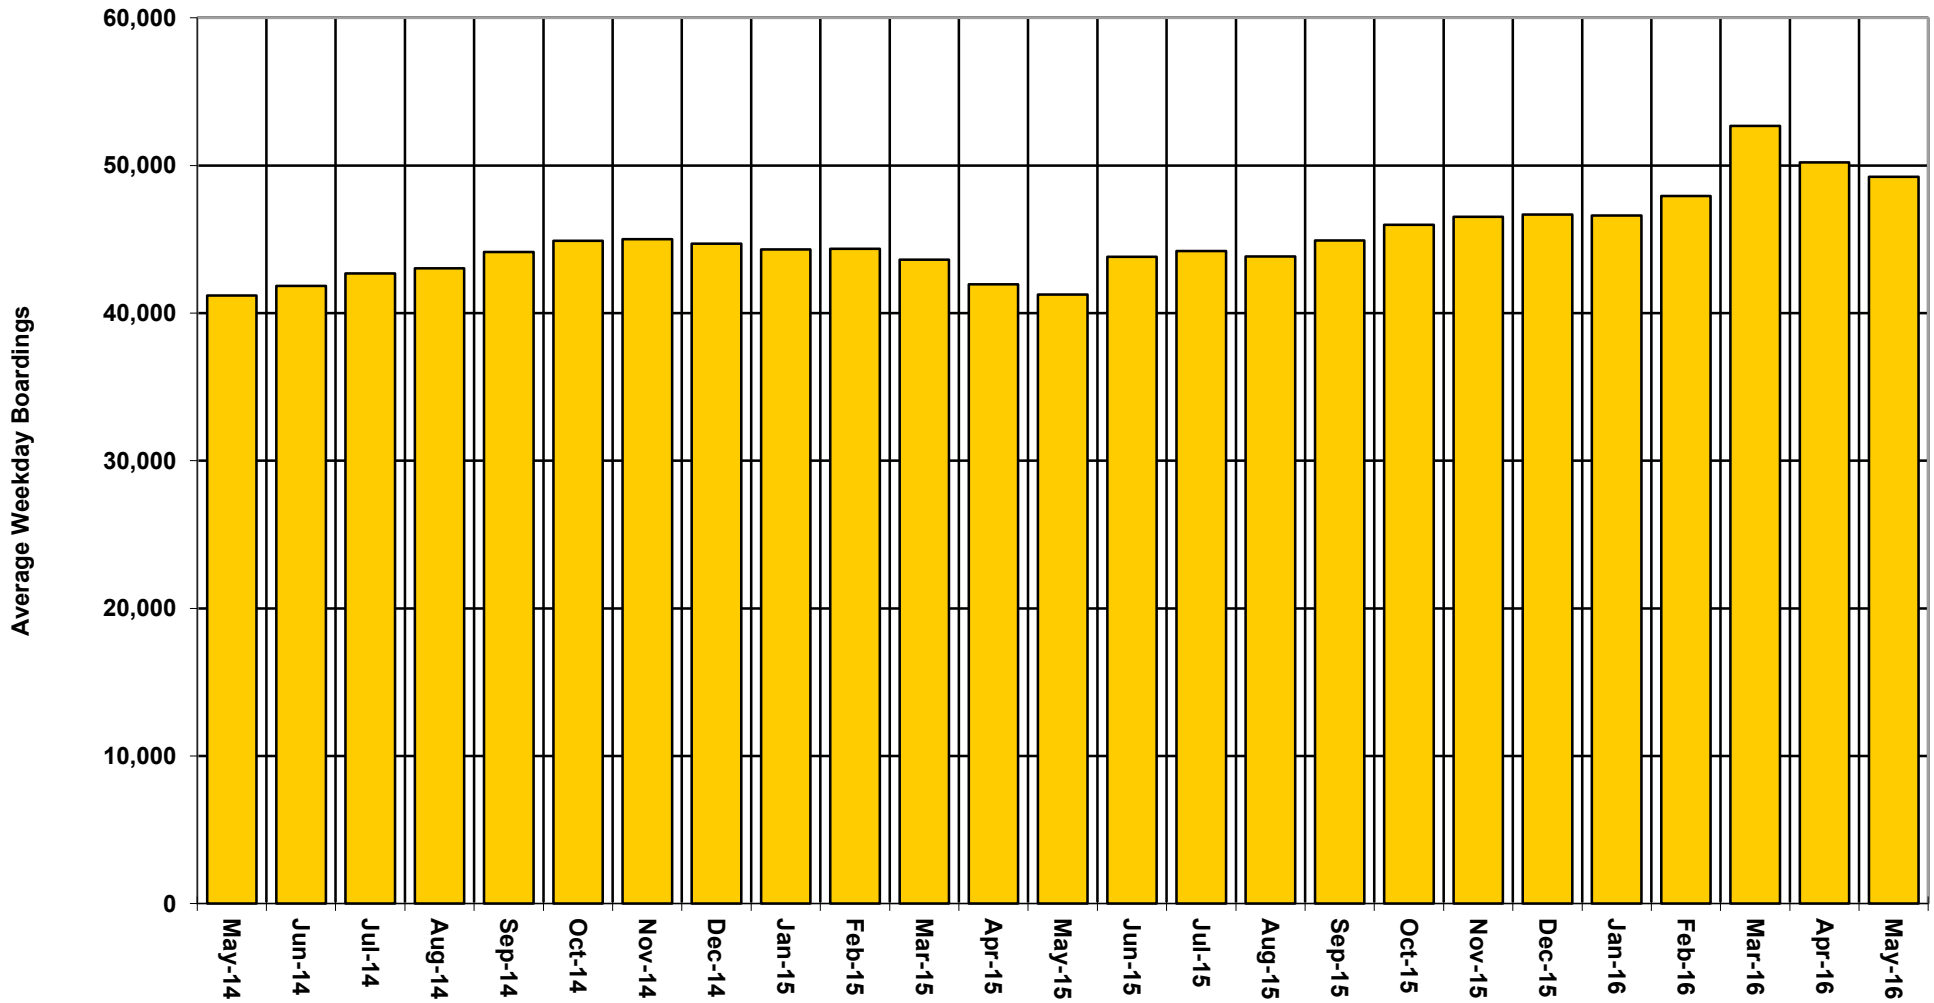

Metro

TREND IN METRO BUS LINE AVERAGE WEEKDAY BOARDINGS *

Source: Service Performance Analysis

* Data includes Directly Operated & Contract Lines boardings.

Metro

TREND IN METRO ORANGE LINE AVERAGE WEEKDAY BOARDINGS

Source: Service Performance Analysis

Metro

TREND IN METRO SILVER LINE AVERAGE WEEKDAY BOARDINGS

Source: Service Performance Analysis

Metro

TREND IN METRO RED LINE AVERAGE WEEKDAY BOARDINGS

Source: Service Performance Analysis

Metro

TREND IN METRO BLUE LINE AVERAGE WEEKDAY BOARDINGS

Source: Service Performance Analysis

Metro

TREND IN METRO EXPO LINE AVERAGE WEEKDAY BOARDINGS

Source: Service Performance Analysis

Metro

TREND IN METRO GREEN LINE AVERAGE WEEKDAY BOARDINGS

Source: Service Performance Analysis

Metro

TREND IN METRO GOLD LINE AVERAGE WEEKDAY BOARDINGS

Source: Service Performance Analysis