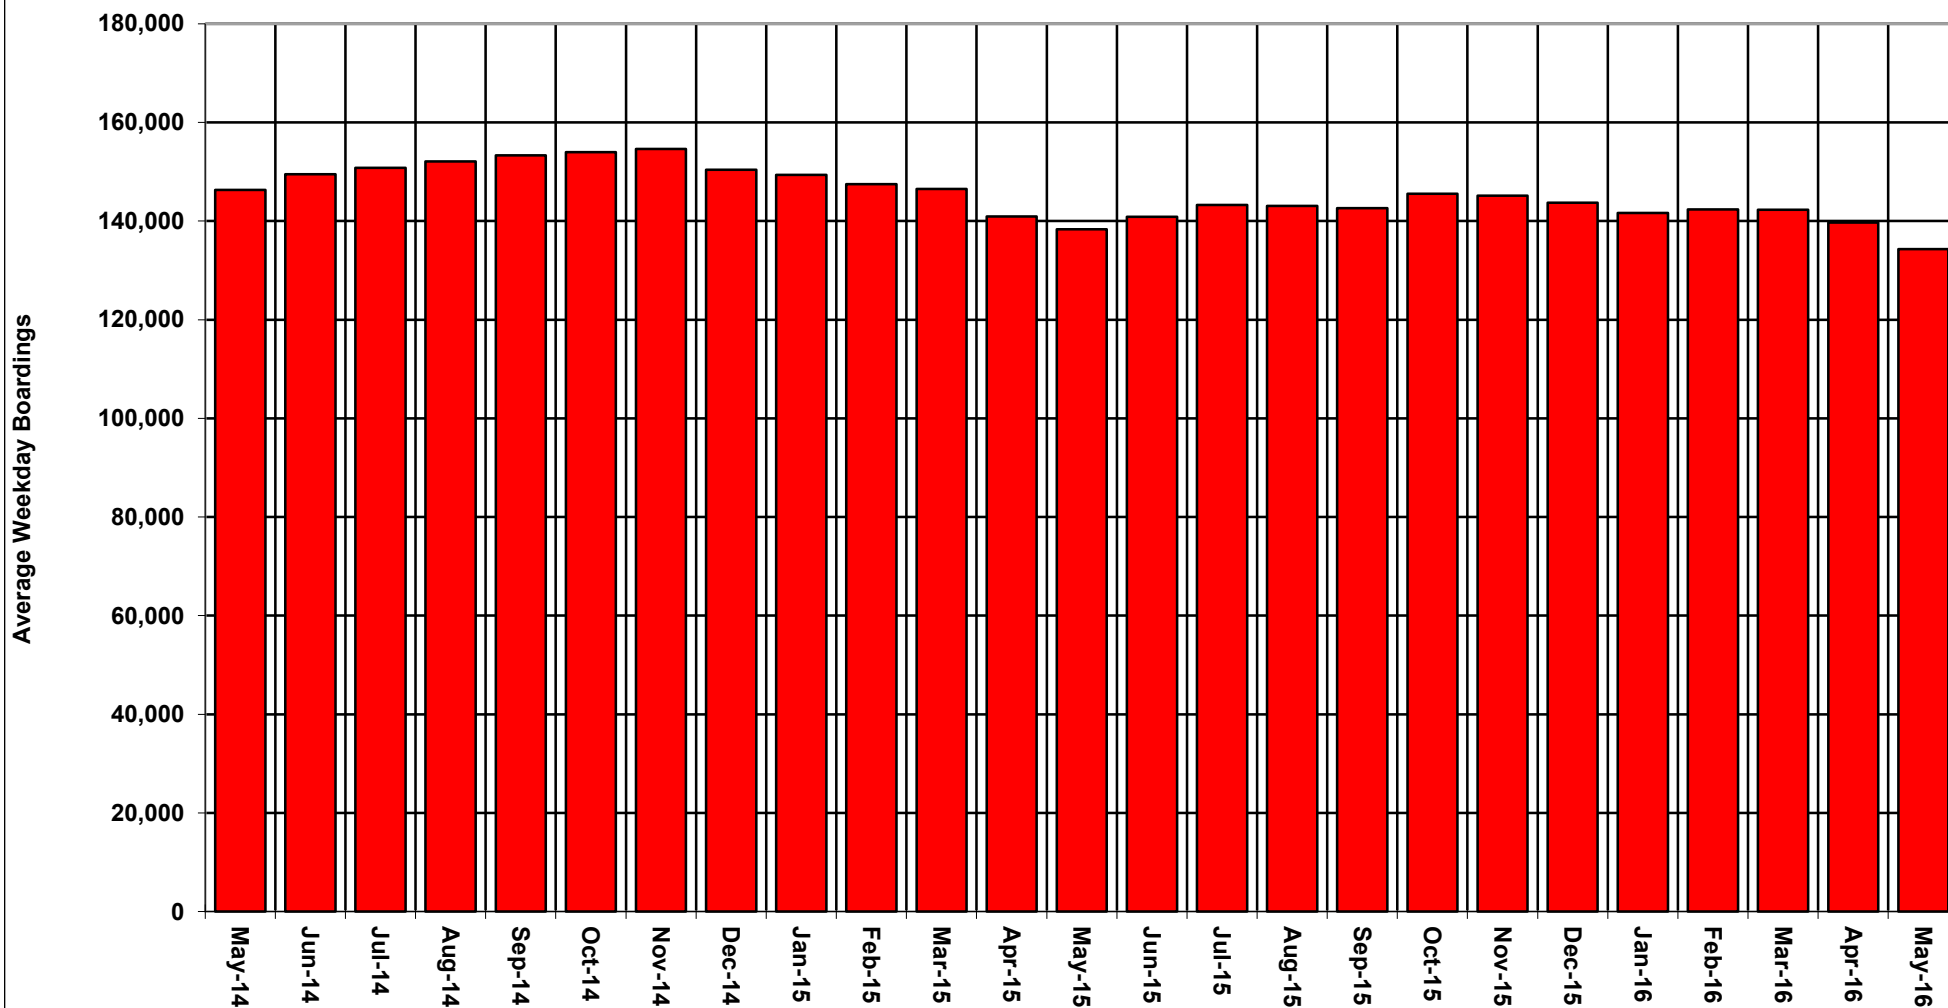

Metro

TREND IN METRO BUS LINE AVERAGE WEEKDAY BOARDINGS *

Source: Service Performance Analysis

* Data includes Directly Operated & Contract Lines boardings.

Metro

TREND IN METRO ORANGE LINE AVERAGE WEEKDAY BOARDINGS

Source: Service Performance Analysis

Metro

TREND IN METRO SILVER LINE AVERAGE WEEKDAY BOARDINGS

Source: Service Performance Analysis

Metro

TREND IN METRO RED LINE AVERAGE WEEKDAY BOARDINGS

Source: Service Performance Analysis

Metro

TREND IN METRO BLUE LINE AVERAGE WEEKDAY BOARDINGS

Source: Service Performance Analysis

Metro

TREND IN METRO EXPO LINE AVERAGE WEEKDAY BOARDINGS

Source: Service Performance Analysis

Metro

TREND IN METRO GREEN LINE AVERAGE WEEKDAY BOARDINGS

Source: Service Performance Analysis

Metro

TREND IN METRO GOLD LINE AVERAGE WEEKDAY BOARDINGS

Source: Service Performance Analysis