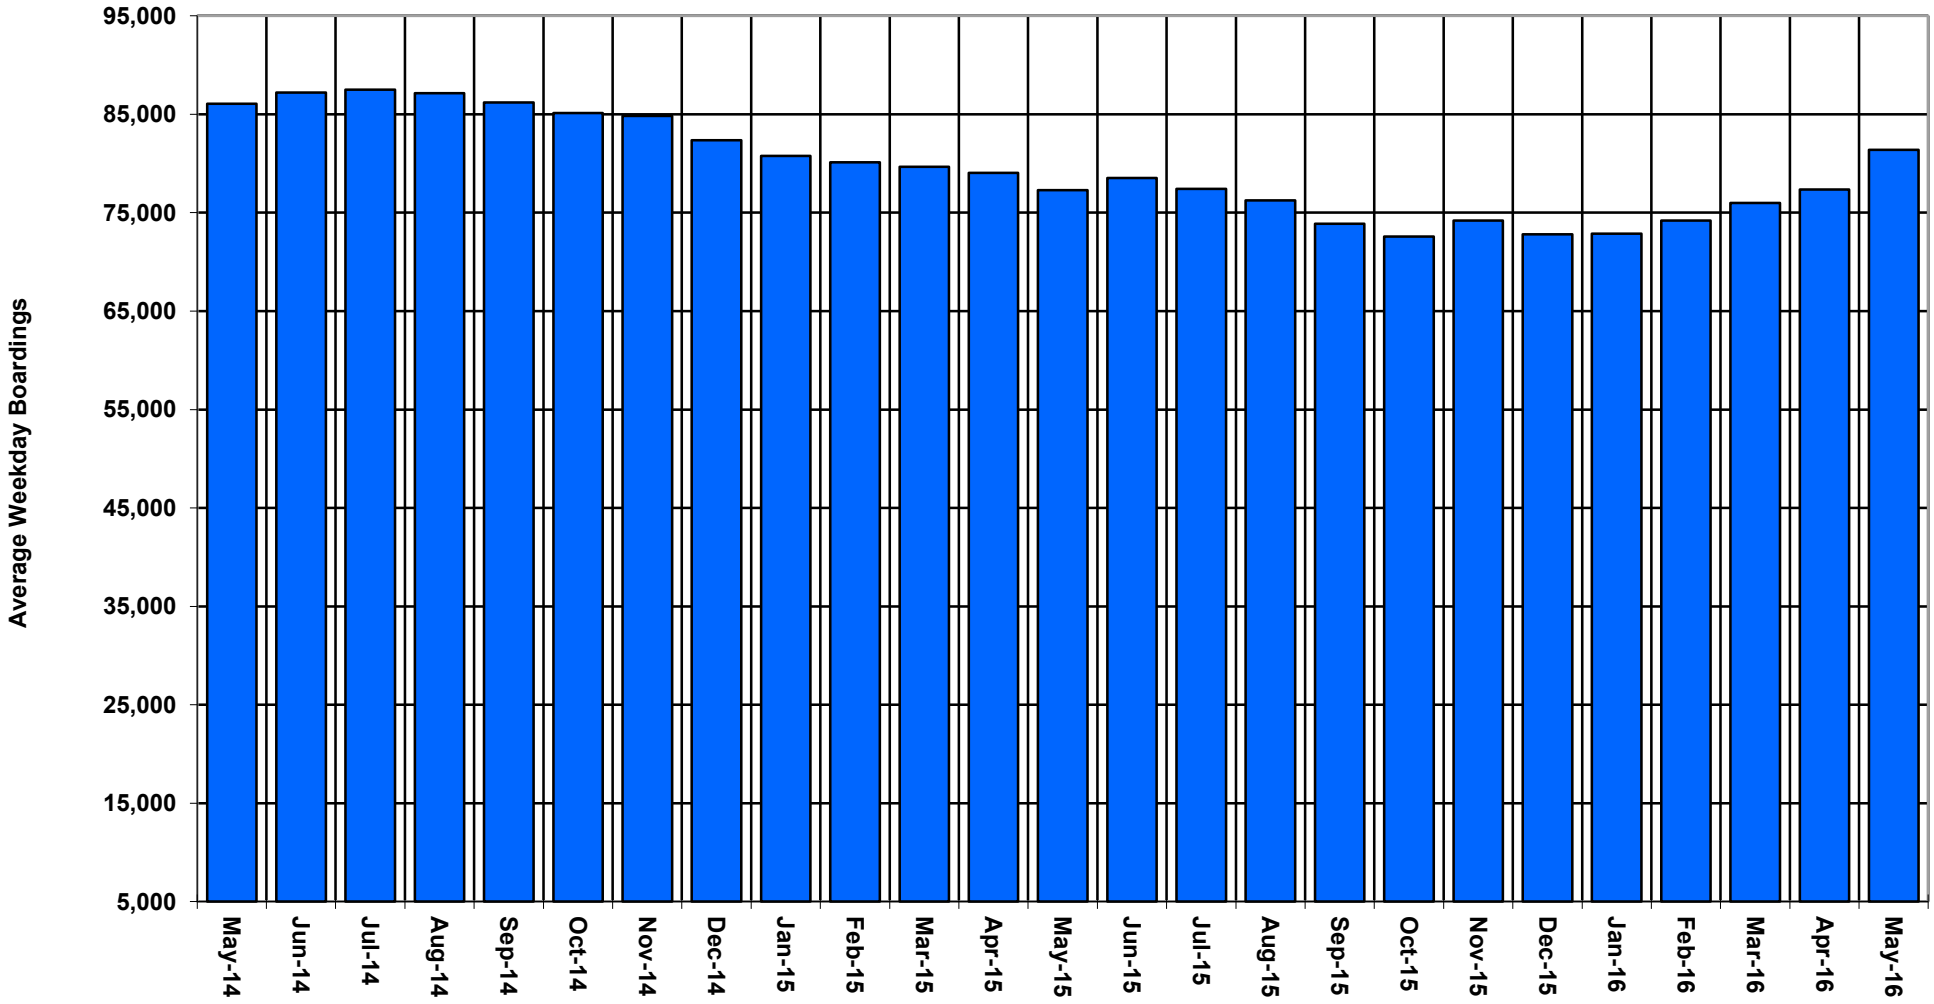

Metro

TREND IN METRO BUS LINE AVERAGE WEEKDAY BOARDINGS *

Source: Service Performance Analysis

* Data includes Directly Operated & Contract Lines boardings.

Metro

TREND IN METRO ORANGE LINE AVERAGE WEEKDAY BOARDINGS

Source: Service Performance Analysis

Metro

TREND IN METRO SILVER LINE AVERAGE WEEKDAY BOARDINGS

Source: Service Performance Analysis

Metro

TREND IN METRO RED LINE AVERAGE WEEKDAY BOARDINGS

Source: Service Performance Analysis

Metro

TREND IN METRO BLUE LINE AVERAGE WEEKDAY BOARDINGS

Source: Service Performance Analysis

Metro

TREND IN METRO EXPO LINE AVERAGE WEEKDAY BOARDINGS

Source: Service Performance Analysis

Metro

TREND IN METRO GREEN LINE AVERAGE WEEKDAY BOARDINGS