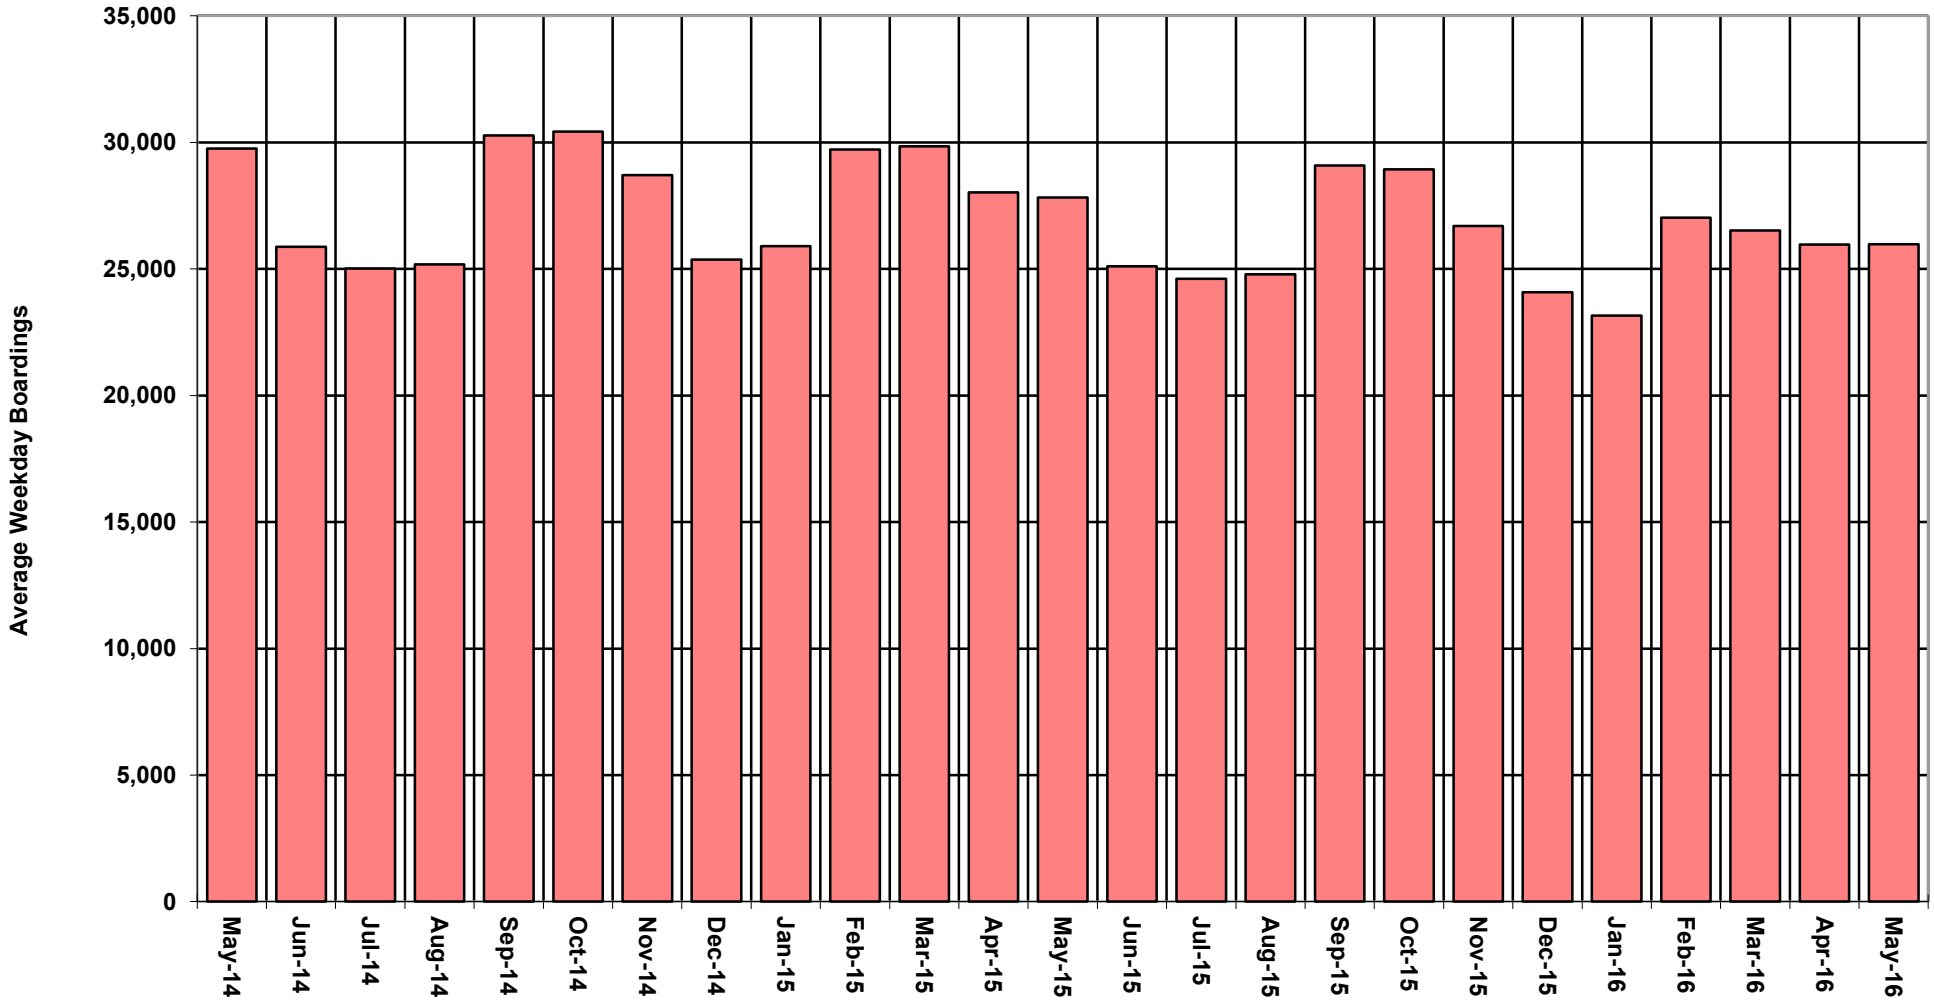

Metro

TREND IN METRO BUS LINE AVERAGE WEEKDAY BOARDINGS *

Source: Service Performance Analysis

* Data includes Directly Operated & Contract Lines boardings.

Metro

TREND IN METRO ORANGE LINE AVERAGE WEEKDAY BOARDINGS

Source: Service Performance Analysis

Metro

TREND IN METRO SILVER LINE AVERAGE WEEKDAY BOARDINGS

Source: Service Performance Analysis

Metro

TREND IN METRO RED LINE AVERAGE WEEKDAY BOARDINGS

Source: Service Performance Analysis

Metro

TREND IN METRO BLUE LINE AVERAGE WEEKDAY BOARDINGS

Source: Service Performance Analysis

Metro

TREND IN METRO EXPO LINE AVERAGE WEEKDAY BOARDINGS

Source: Service Performance Analysis

Metro

TREND IN METRO GREEN LINE AVERAGE WEEKDAY BOARDINGS

Source: Service Performance Analysis

Metro

TREND IN METRO GOLD LINE AVERAGE WEEKDAY BOARDINGS

Source: Service Performance Analysis