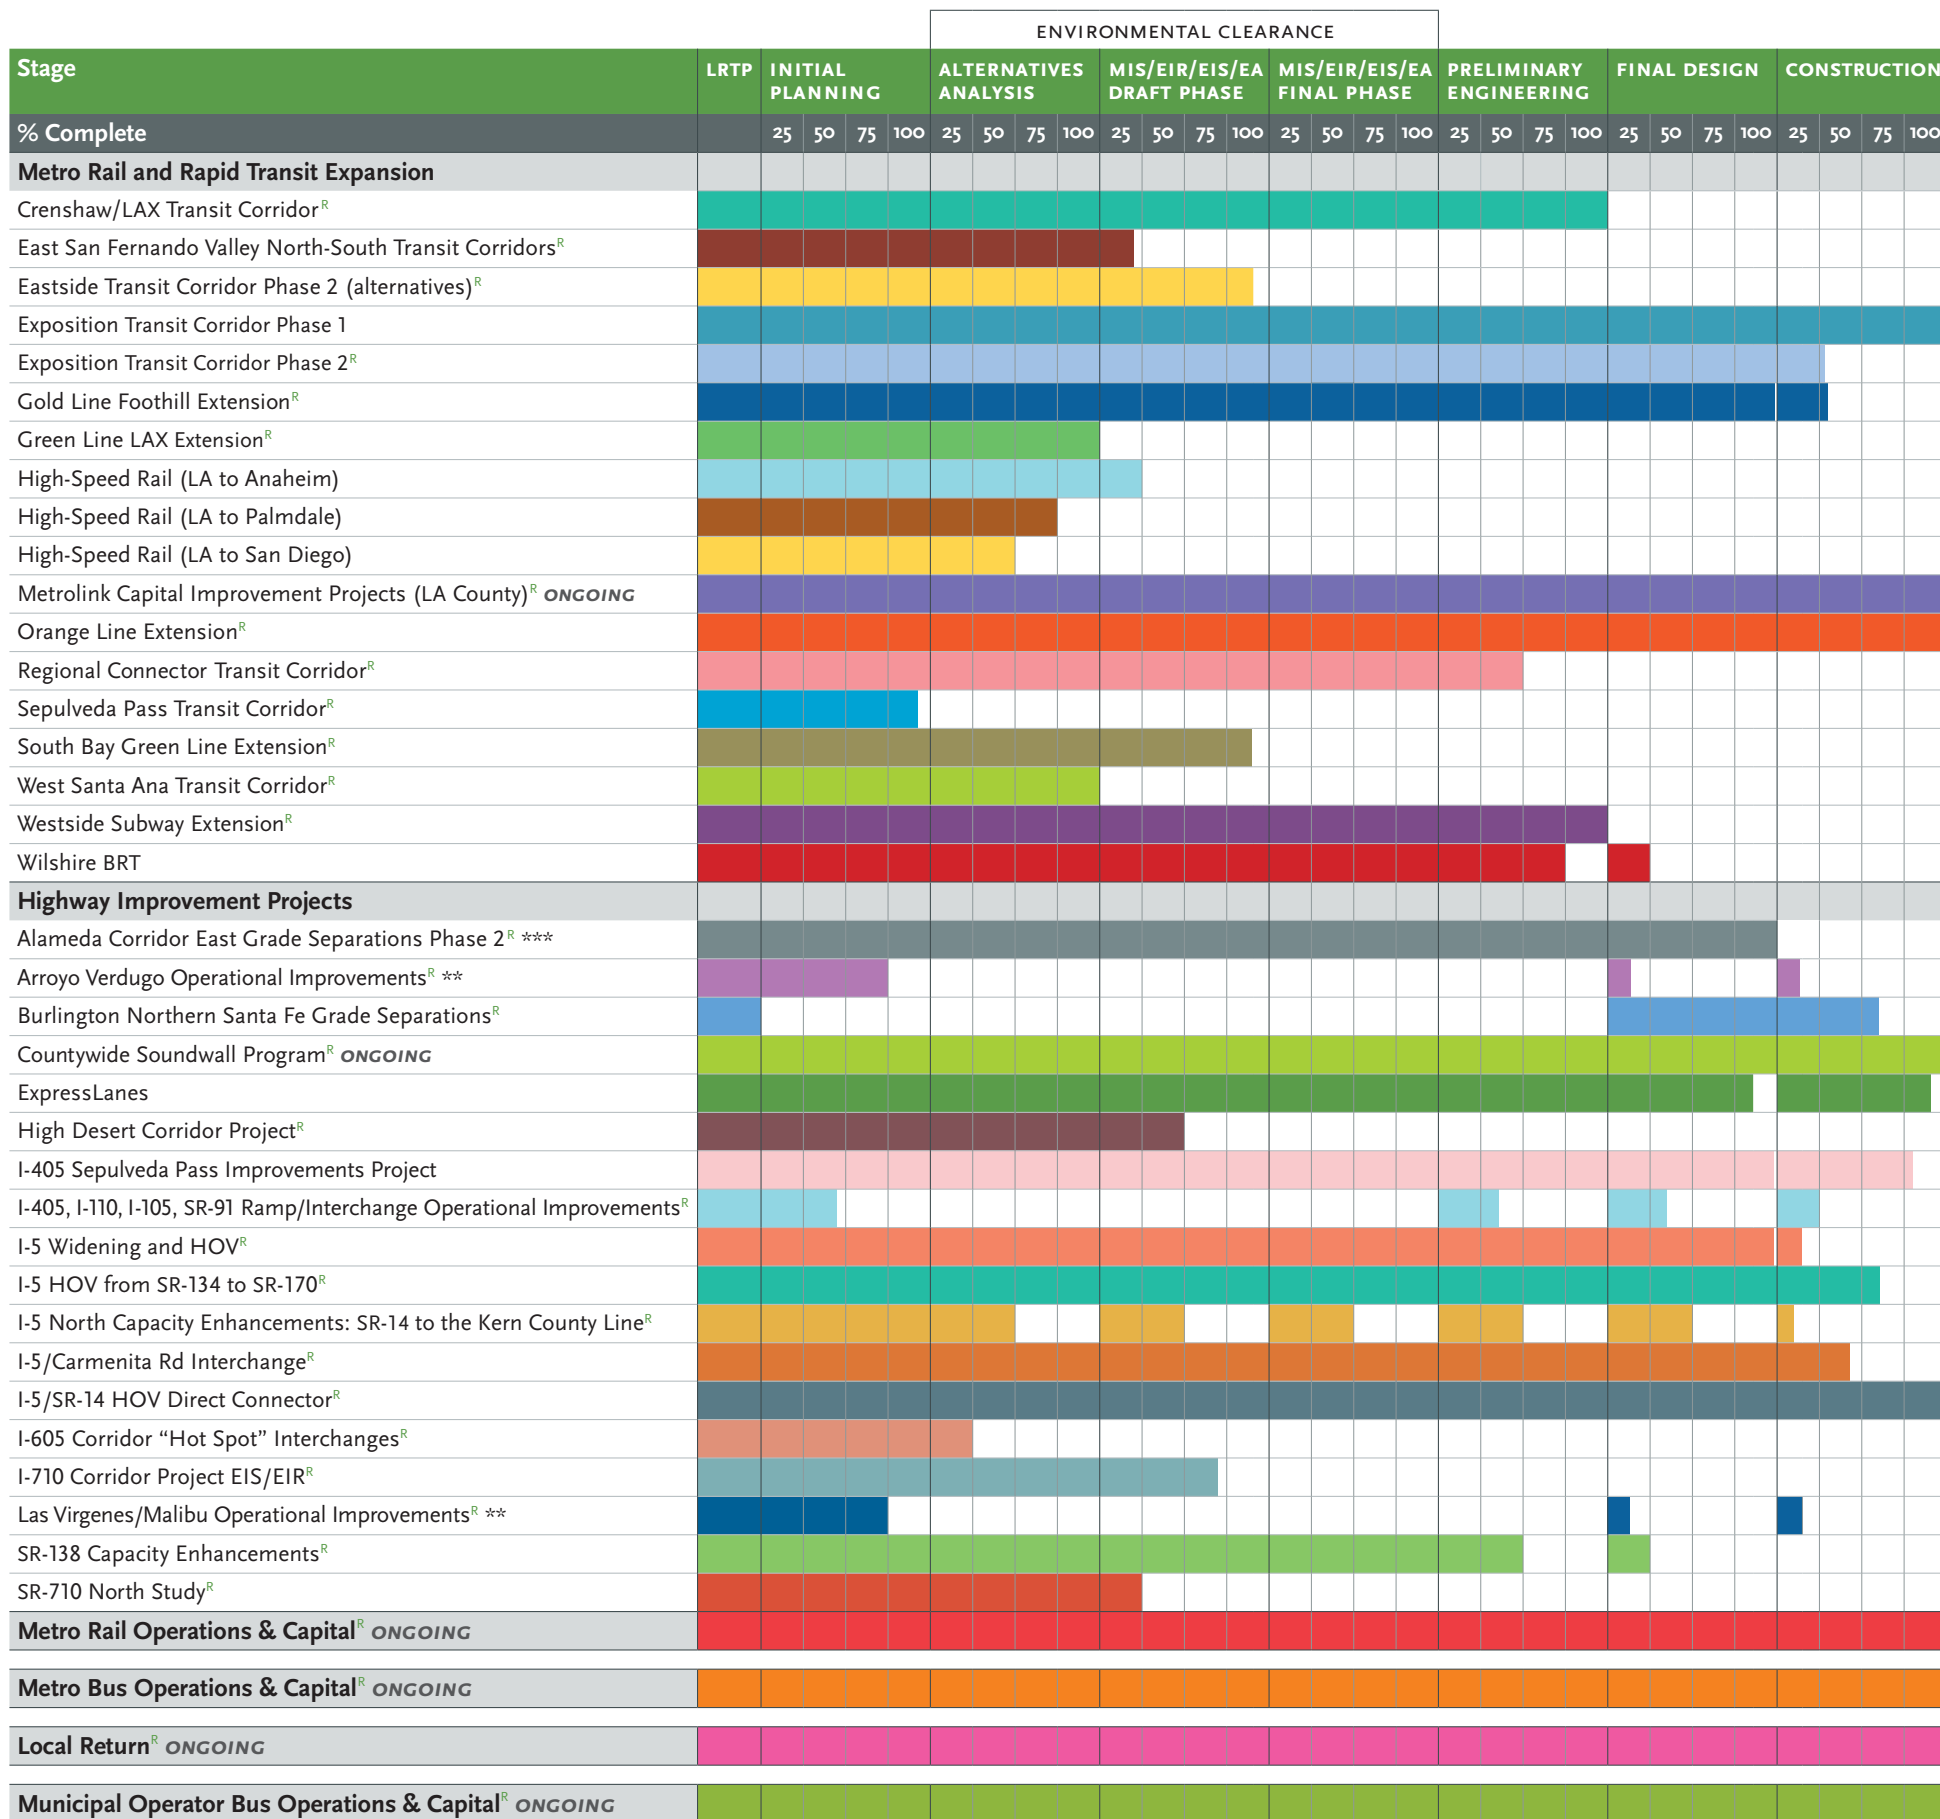

PROJECT DELIVERY PROGRESS*

IN THE WORKS

^R Funded by Measure R
^{*} All projects funded by State, Federal and/or non-Measure R local revenues unless noted otherwise.
^{**} Includes multiple projects at various stages of development.
^{***} San Gabriel Valley Trench Project