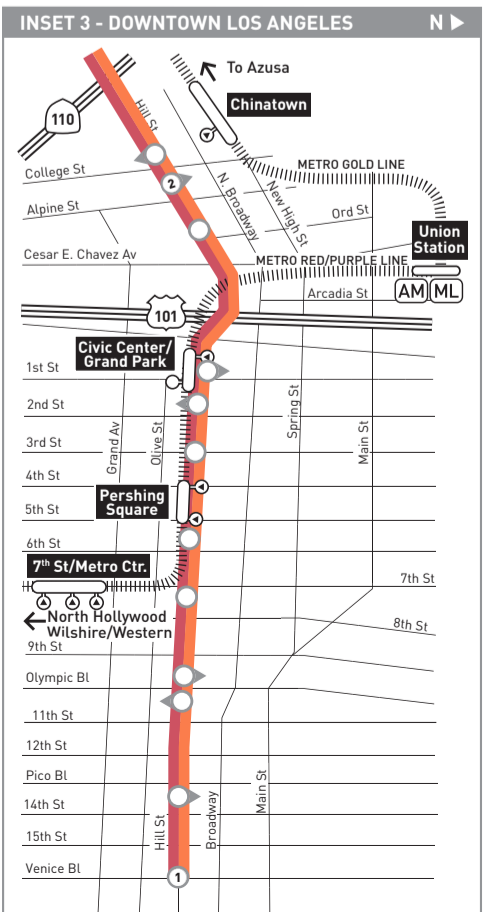

LEGEND

- Line 94 Route
- - - Line 94 Route Extension on Saturday and Sunday
- Line 794 Route
- # Local Timepoint
- # Rapid and Local Timepoint
- Rapid and Local Stop
- Rapid and Local Stop - Single Direction Only
- Metro Rail
- Metrolink, Amtrak
- Metro Rail Station
- Metro Rail Station Entrance
- Transit Center
- AM Amtrak Station
- ML Metrolink Station
- BB BurbankBus
- CE LADOT Commuter Express
- GB Glendale Beeline
- SC Santa Clarita Transit

- MAP NOTES**
- 1 Sylmar Station**
Metro 92, 94 (Weekends Only), 230, 236, 239, 734, 794; CE574; Metrolink Antelope Valley Line
 - 2 Whiteman Airport**
 - 3 Hansen Dam Lake, Park and Golf Course**
 - 4 Sun Valley Metrolink Station**
Metro 94, 794; Metrolink Antelope Valley Line
 - 5 Burbank Airport - North Station**
Metro 94, 169, 222, 794; BB Gold Route; Metrolink Antelope County Line
 - 6 Hollywood Burbank Airport**
 - 7 Burbank Regional Intermodal Transportation Center**
Metro 169, 222; BB NoHo/Airport
 - 8 Burbank Town Center**
 - 9 Downtown Burbank Station**
Metro 92, 96, 154, 155, 164, 165; SC794; BB Media District, Empire/Downtown; Megabus; Metrolink Antelope Valley Line, Ventura County Lines
 - 10 Glendale Station**
Metro 183; GB1, 2, 11, 12; Amtrak; Metrolink Antelope Valley Line, Ventura County Line