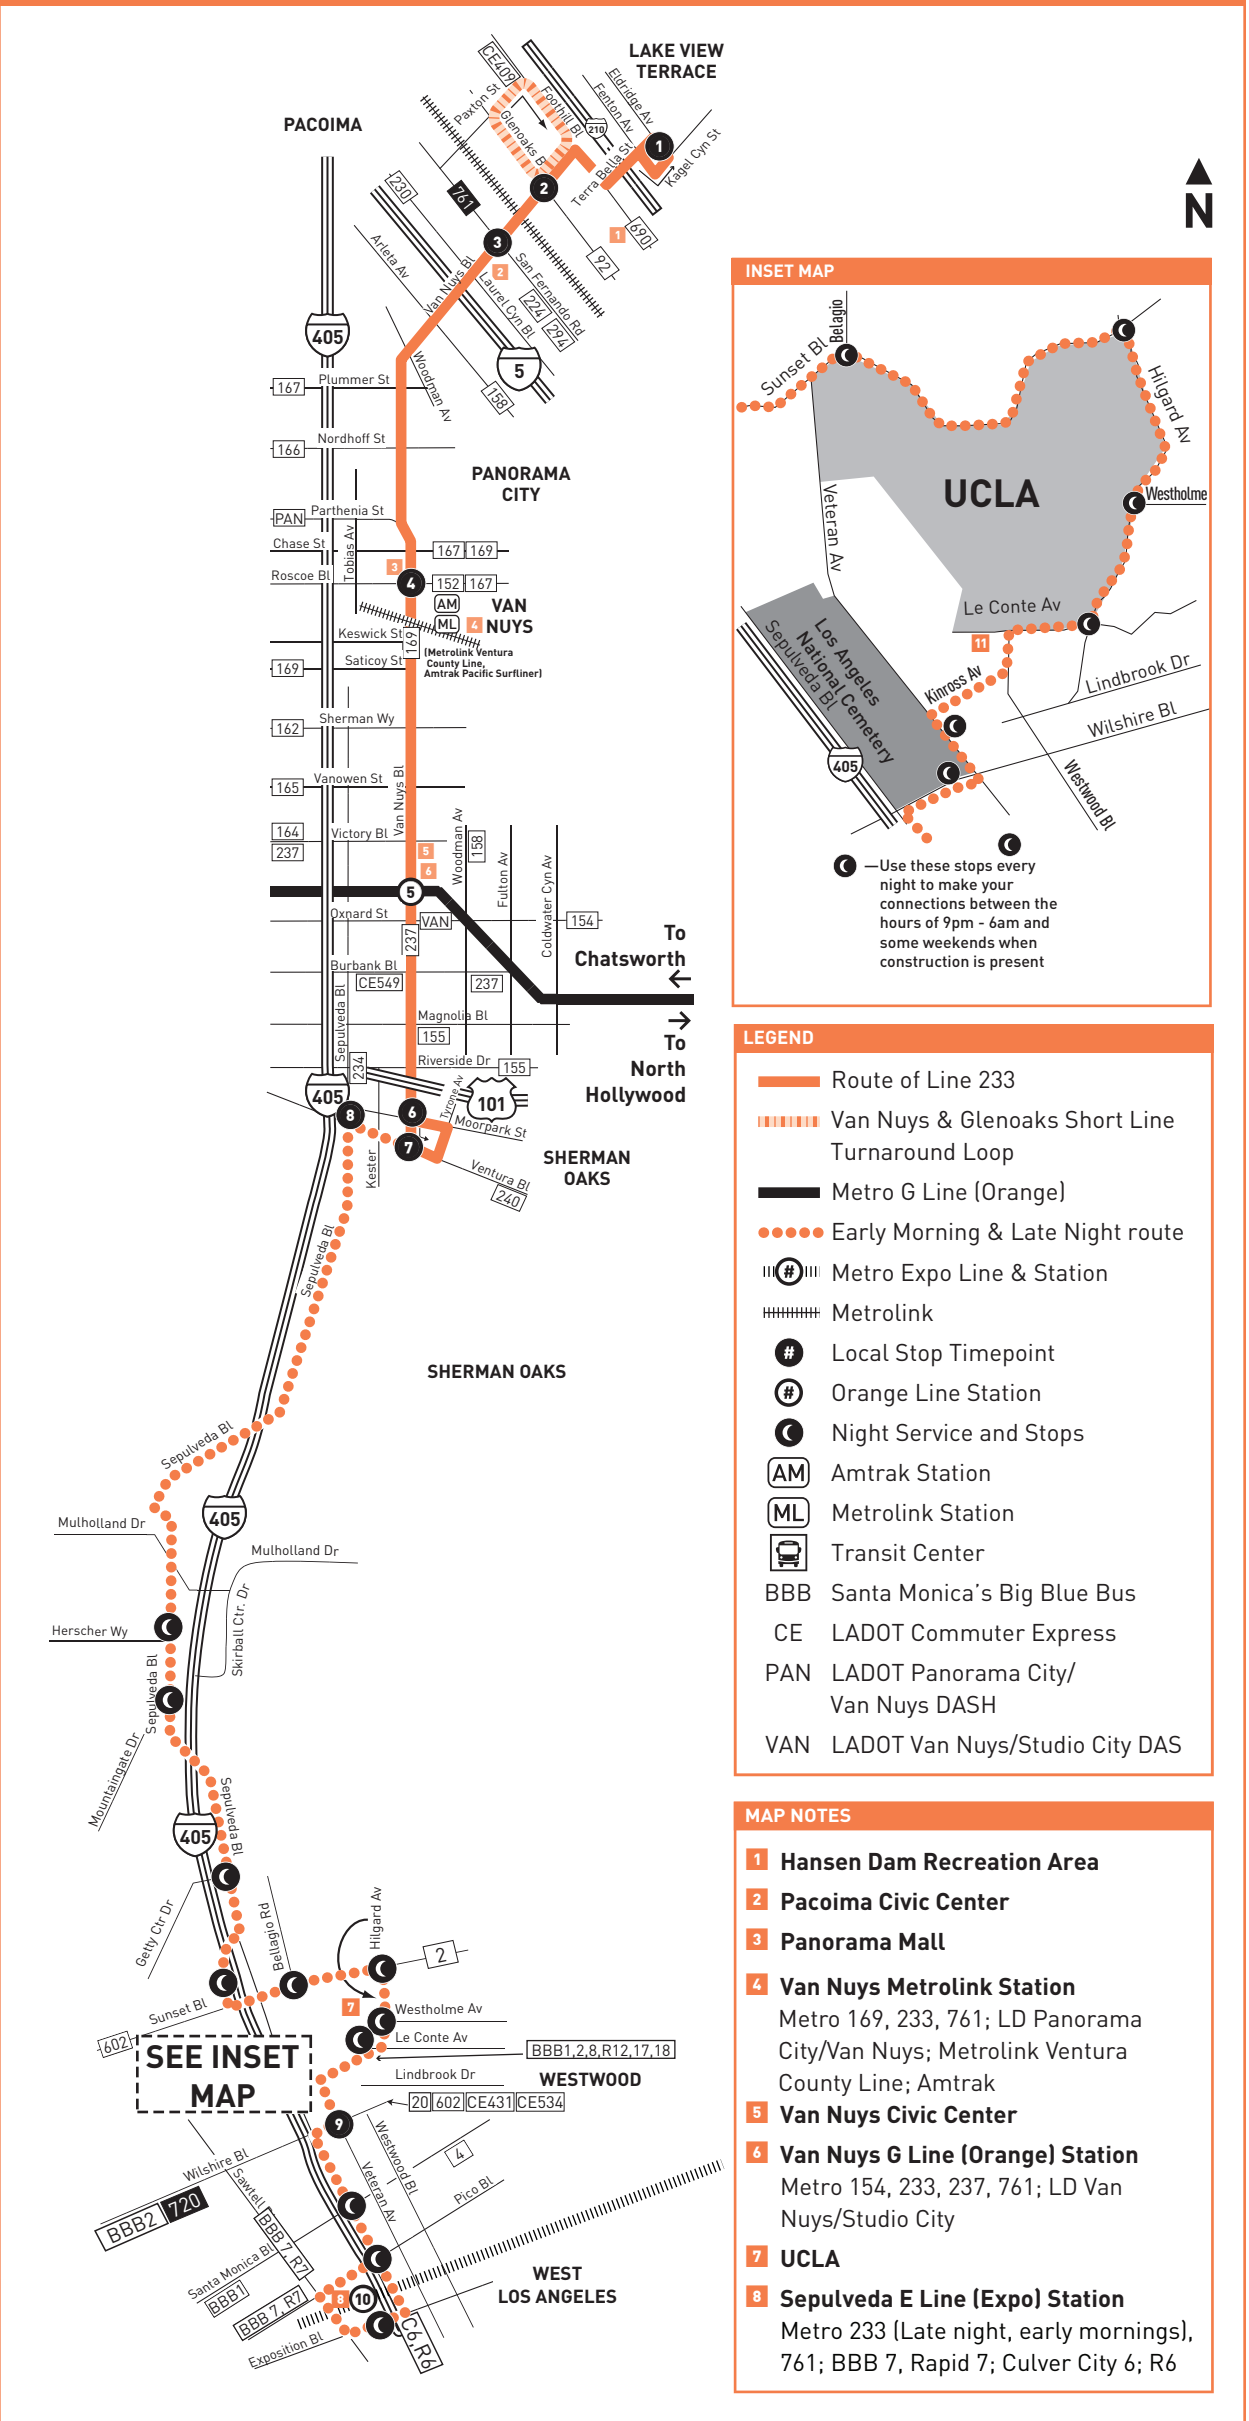

Boxed trips will operate over detour via Veteran and Kinross Ave, in the Westwood area. Between the hours of 9pm to 6am nightly. Refer to map.

Southbound Al Sur (Approximate Times / Tiempos Aproximados)

Special Notes

- Trips originate at Van Nuys and Foothill 5 minutes before time shown.
Trips ends at Foothill and Terra Bella 7 minutes after time shown.

Avisos especiales

- Viaje comienza en Van Nuys y Foothill 5 minutos antes de la hora mostrada.
Viaje termina en Foothill y Terra Bella 7 minutos después de la hora mostrada.

Effective Sep 12 2021

233

Northbound Al Norte (Approximate Times / Tiempos Aproximados)

Table with 10 columns representing stations from West Los Angeles to Lakeview Terrace and multiple rows of departure and arrival times.

ROUTE MAP

INSET MAP

Legend and Map Notes. Legend includes Route of Line 233, Van Nuys & Glenoaks Short Line Turnaround Loop, Metro G Line (Orange), etc. Map Notes list 8 numbered locations along the route.