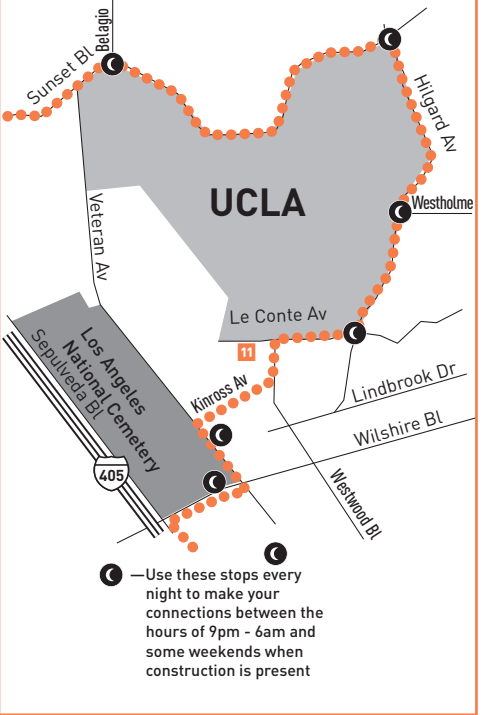

Boxed trips will operate over detour via Veteran and Kinross Ave, in the Westwood area. Between the hours of 9pm to 6am nightly. Refer to map.

Southbound Al Sur (Approximate Times / Tiempos Aproximados)

Effective Sep 12 2021

233

Northbound Al Norte (Approximate Times / Tiempos Aproximados)

Table with 10 columns representing stations from West Los Angeles to Lakeview Terrace and multiple rows of departure and arrival times.

Saturday, Sunday and Holiday

233

Southbound Al Sur (Approximate Times / Tiempos Aproximados)

Table with 10 columns representing stations from Lakeview Terrace to West Los Angeles and multiple rows of departure and arrival times.

ROUTE MAP

INSET MAP

Legend and Map Notes. Legend includes Route of Line 233, Van Nuys & Glenoaks Short Line Turnaround Loop, Metro G Line (Orange), etc. Map Notes list 8 numbered locations along the route.