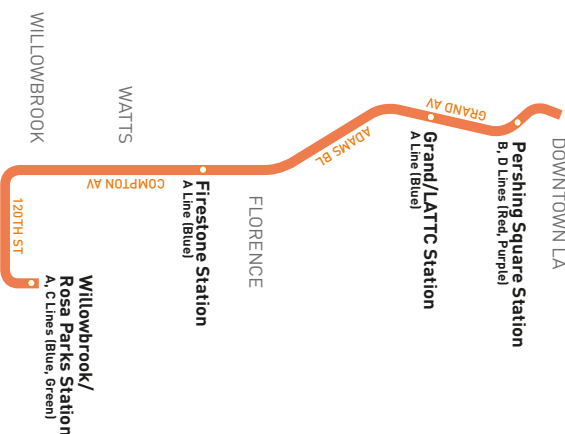

Subject to change without notice. Síguelo a cambios sin previo aviso.