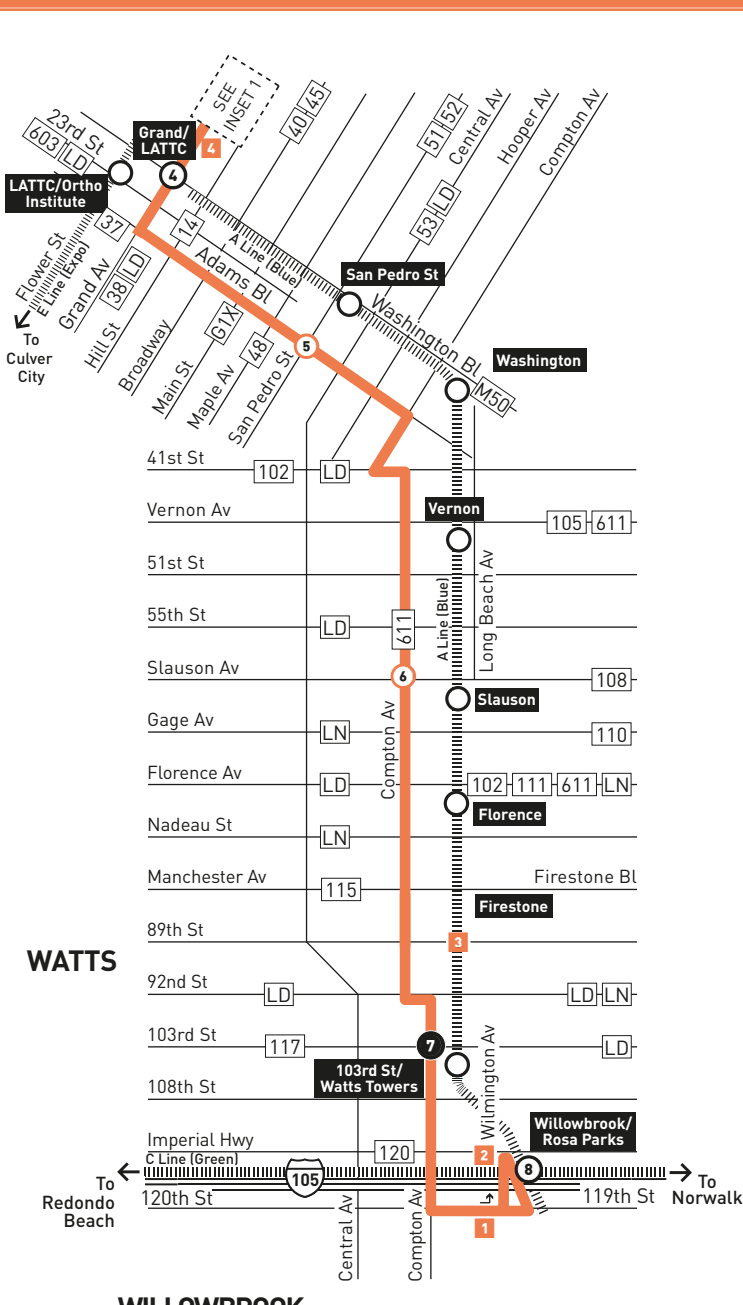

See Late Night/Owl Service schedule for additional service

See Late Night/Owl Service schedule for additional service

ROUTE MAP

LEGEND

- Line 55 Route
- # Local Stop Timepoint
- #▶ Local Stop Timepoint - Single Direction Only
- Local Stop
- ▶ Local Stop - Single Direction Only
- # Metro Rail / Busway Station & Timepoint
- Metro Rail / Busway Station
- 🚏 Transit Center
- # Map Notes
- ### Connecting Line
- ### Rapid Connecting Line
- GA GTrans
- LD LADOT DASH
- LN County of Los Angeles - The Link
- M Montebello Bus Lines
- T Torrance Transit

INSET 1 - DOWNTOWN LOS ANGELES

- Metro Rail Station
- 🚪 Metro Rail Station Entrance

MAP NOTES

- Martin Luther King Jr. Community Hospital**  
Metro 55, 120, 202, 205; DASH Watts
- Willowbrook/Rosa Parks Station**  
A, C Lines (Blue, Green); Metro 55, 120, 202, 205;  
DASH Watts; The Link Willowbrook and King Medical Center Shuttle, Lynwood Breeze Route D; GA5; Rancho Shuttle
- Firestone Station**  
A Line (Blue); Metro 115;  
The Link Florence - Firestone/Walnut Park;
- Grand/LATTC Station**  
A, J Lines (Blue, Silver); Metro 14, 35, 37, 38, 55, 460, 603, T4X, DASH D, Pico Union/Echo Park, King-East

Sunday and Holiday Schedules

No service provided via route 355 on Saturday, Sunday and Holidays.

Sunday and Holiday Schedule in effect on New Year's Day, Memorial Day, Independence Day, Labor Day, Thanksgiving Day and Christmas Day.