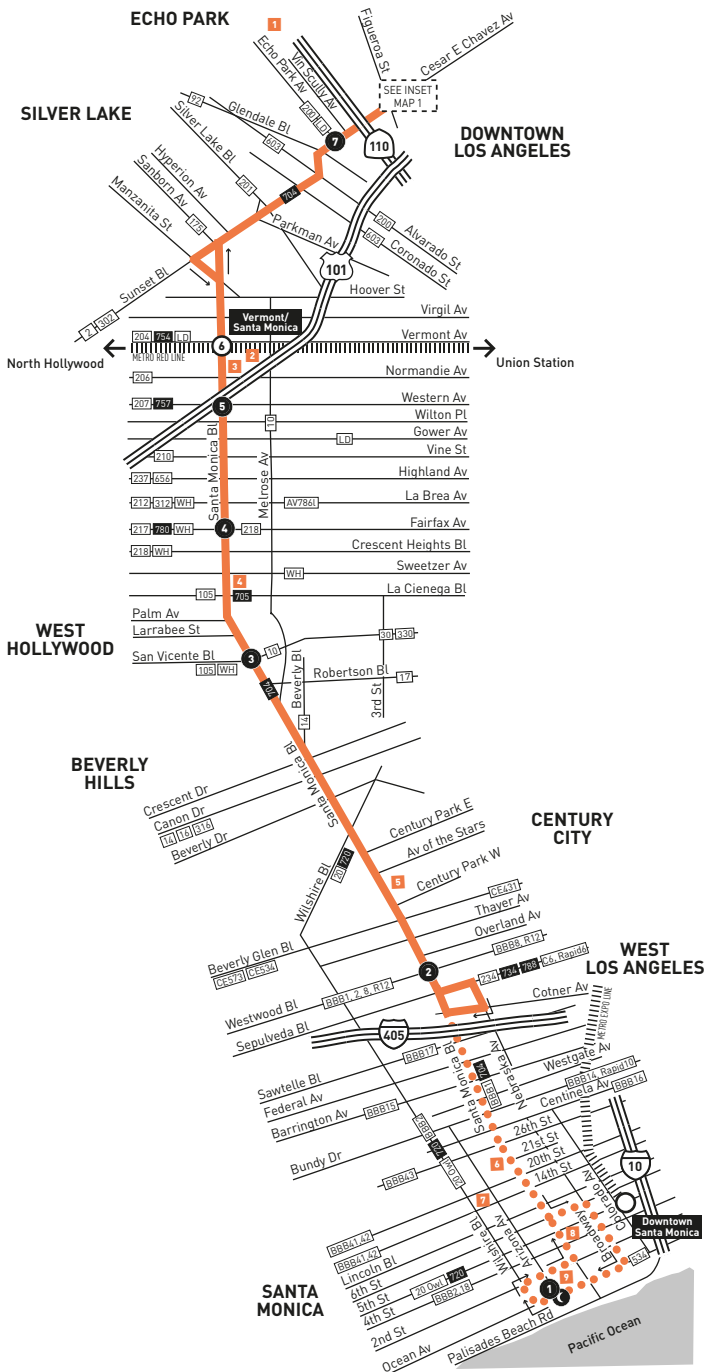

INSET 1 - DOWNTOWN LOS ANGELES

- Line 4 Route
- Local Stop Timepoint
- Local Stop Timepoint - Single Direction Only
- Metro Rail Station
- Metro Rail Station Entrance
- Metrolink
- Amtrak

MAP NOTES

- 1 Dodger Stadium**
- 2 Braille Institute**
- 3 LA City College**
- 4 West Hollywood City Hall**
- 5 Westfield Century City**  
Metro 4, 16, 28, 316, 704, 728; AV786; BBB5; C3, CE534, 573; SC792, 797
- 6 St. John's Hospital**
- 7 Santa Monica-UCLA Medical Center**
- 8 Santa Monica Bl & 4th St/  
Broadway & 4th St**  
Metro 4 Owl, 20 Owl, 534, 704, 720; BBB1, 2, 3, 5, 7, 8, 9, 18; Rapid3, 7, 10
- 9 Ocean Av & Santa Monica Bl**  
Metro 4 Owl, 33 Owl, 534, 704, 733; BBB8

Monday through Friday

Effective Jun 23 2019

4

Eastbound Al Este (Approximate Times / Tiempos Aproximados)

Westbound Al Oeste (Approximate Times / Tiempos Aproximados)

Table with 8 columns representing stations from Ocean & Arizona to Venice & Broadway, showing arrival and departure times for various routes.

Westbound Al Oeste (Approximate Times / Tiempos Aproximados)

Table with 8 columns representing stations from Ocean & Arizona to Venice & Broadway, showing arrival and departure times for various routes.

Table with 8 columns representing stations from Venice & Broadway to Ocean & Arizona, showing arrival and departure times for various routes.

**Eastbound Al Este** (Approximate Times / *Tiempos Aproximados*)