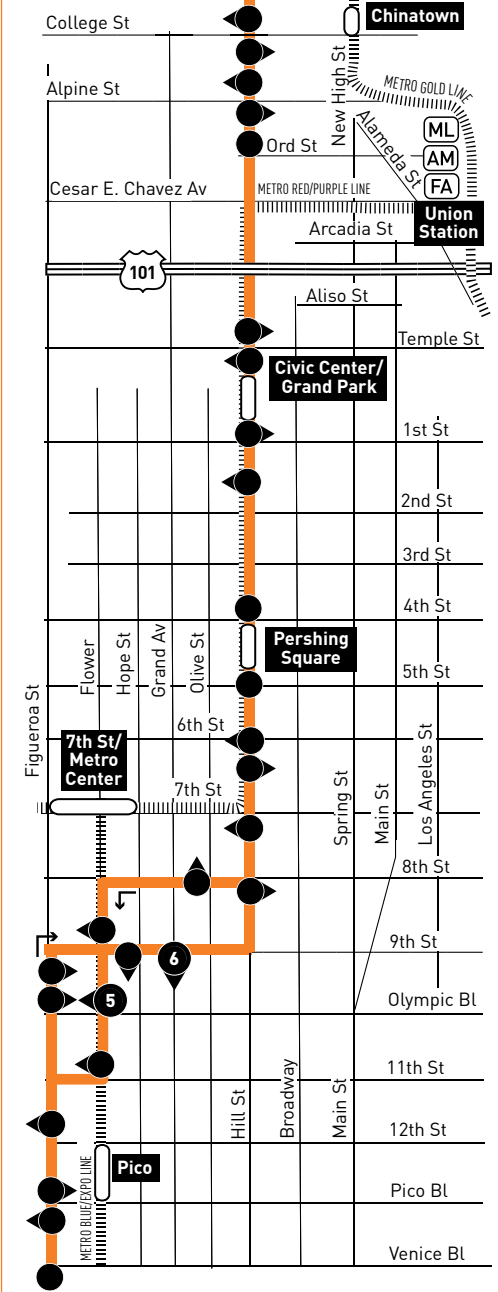

INSET 1 - DOWNTOWN LA

LEGEND

- Line 81 Route
- ▬▬▬▬▬▬▬ Metro Rail
- Local Stop Timepoint
- Local Stop Timepoint - Single Direction Only
- Local Stop
- Local Stop - Single Direction Only
- ⊕ Metro Rail / Busway Station & Timepoint
- Metro Rail / Busway Station
- 🚏 Transit Center
- 📍 Map Notes
- ### Connecting Line
- ### Rapid Connecting Line
- AM Amtrak
- ML Metrolink
- FA FlyAway
- GA Gardena Municipal Bus Lines
- CE LADOT Commuter Express
- LD LADOT DASH
- OC Orange County Transportation Authority (OCTA)
- T Torrance Transit

INSET 1 - DOWNTOWN LOS ANGELES

- Metro Rail Station

MAP NOTES

- 1 Eagle Rock Plaza**
- 2 Southwest Museum**
- 3 University of Southern California**
- 4 Exposition Park, Coliseum,**
- 5 Harbor Freeway Green Line Station**
Freeway Level: Metro 550, Silver Line (910/950); Dodger Stadium Express; CE448; G1X; OC701, OC721; T4X
Street Level: Metro 45, 81, 120, 745; T1, T2
Upper Level: Metro Green Line

Northbound (Approximate Times)

Southbound (Approximate Times)

Table with 15 columns for station names and 15 columns for departure times. Stations from left to right: Harbor Fwy Green Line Station, Figueroa & Florence, Figueroa & Exposition, 9th & Grand, Figueroa & Avenue 28, Figueroa & York, Colorado & Figueroa, Colorado & Eaglelate, Eagle Rock, Eagle Rock, Figueroa & Colorado, Figueroa & York, Figueroa & Avenue 28, Flower & Olympic, Figueroa & Exposition, Figueroa & Florence, Harbor Fwy Green Line Station.