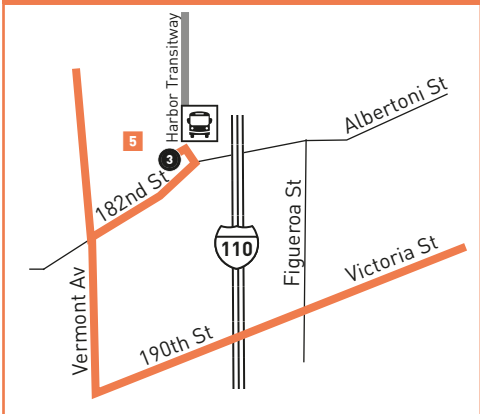

INSET MAP 1 - HARBOR GATEWAY TRANSIT CENTER ▲ N

MAP NOTES

- 1 Los Cerritos Center**
Metro 62, 130, 577; CR1, CR2; LB172, LB192; N2; OC30
- 2 Cerritos College**
- 3 Artesia Blue Line Station**
Metro 60, 130, 202, 205, 260, 762; COM5; LB51, LB61; T6
- 4 CSU Dominguez Hills**
Metro 53, 130; CA; COM5; LB1; T6
- 5 Harbor Gateway Transit Center**
Metro 52, 130, 205, 246, 344, 352, 550, 910 Silver Line; 950 Silver Express; Dodger Stadium Express; CS; GA2, GA4; T1, T4, T6
- 6 South Bay Galleria**
Metro 40, 130, 210, 211, 344, 710, 740; BC102; GA3; R3, T2, T8

LEGEND

- Line 130 Route
- Local Stop Timepoint
- Metro Rail / Busway Station
- Metro Rail / Busway Station & Timepoint
- Metro Rail
- BC Beach Cities Transit
- CA Carson Circuit
- CE LADOT Commuter Express Bus
- CR Cerritos on Wheels (COW)
- CS Carson North - South Shuttle
- GA GTrans (Gardena)
- LB Long Beach Transit
- LW Lawndale Beat
- N Norwalk Transit
- OC Orange County Transportation Authority
- R Torrance Transit Rapid
- T Torrance Transit