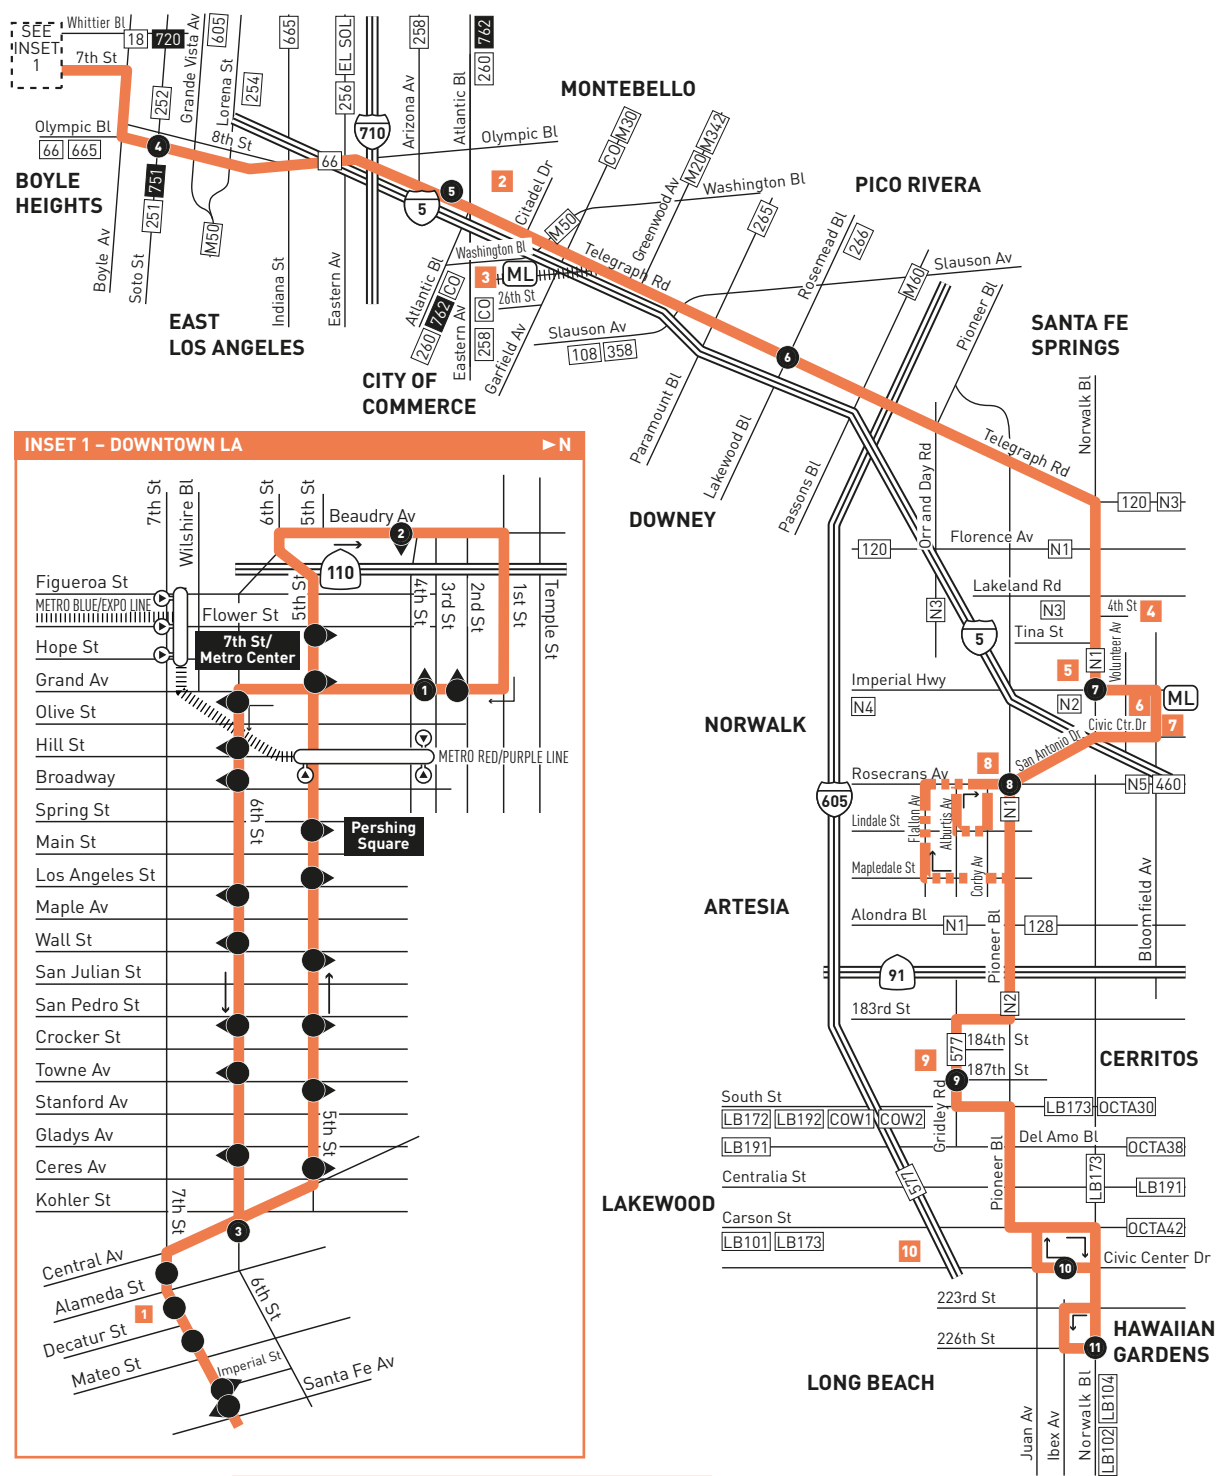

**ROUTE MAP**

**MAP NOTES**

- 1 Greyhound Bus Station**  
Metro 18, 60, 62, 720, 760
- 2 The Citadel**  
Metro 62, 258, 260, 762; CO; M50
- 3 Montebello/Commerçe Metrolink Station**  
Metro 18, 62, 66, 258, 260, 762; CO; M30, 50
- 4 Metropolitan State Hospital**  
Metro 62; N1, 3
- 5 Paddison Square**  
Metro 62; N1, 3
- 6 LA County Hall of Records**  
Metro 62; N2, 4, 7
- 7 Norwalk/Santa Fe Springs Metrolink Station**  
Metro 62; N4, 7
- 8 Norwalk Town Square**  
Metro 62; N1, 2, 3, 7
- 9 Los Cerritos Center**  
Metro 62, 577; COW1, 2; LB172, 173, 192; OCTA 30
- 10 Long Beach Towne Center**

**LEGEND**

- Route of Line 62
- Route of Line 62 Shortline
- Local Stop Timepoint
- Metrolink
- Commerce Municipal Bus Lines
- East LA Shuttle
- Long Beach Transit
- Norwalk Transit
- Montebello Bus Lines
- Orange County Transportation Authority
- Cerritos on Wheels

**INSET 1 - DOWNTOWN LA**

- Local Stop Timepoint - Single Direction Only
- Local Stop - Single Direction Only
- Metro Rail Station & Entrance

### Special Notes

- B** Terminates at 5th & Hill 9 minutes after time shown.
- C** Originates at Corby & Rosecrans 2 to 3 minutes before time shown.
- D** Terminates at Corby & Rosecrans 4-5 minutes after time shown.
- E** Originates at 5th & Hill 12 minutes before time shown, and waits at 6th & Broadway for passenger connection.
- F** Waits at 6th & Broadway 6 minutes for passenger connections.