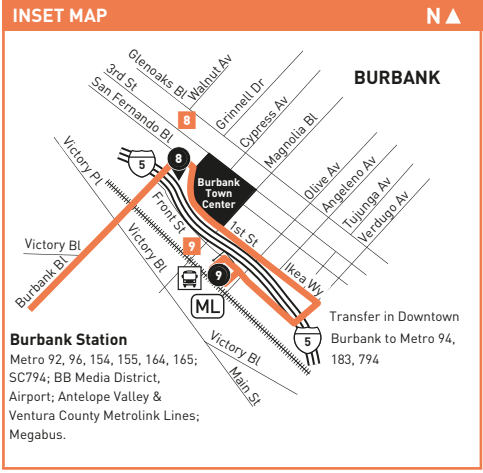

SEE INSET
1

Burbank Station
 Metro 92, 96, 154, 155, 164, 165;
 SC794; BB Media District,
 Airport; Antelope Valley &
 Ventura County Metrolink Lines;
 Megabus.
 Transfer in Downtown
 Burbank to Metro 94,
 183, 794

- LEGEND**
- Route of Line 154
 - Route of Orange Line
 - Los Angeles River
 - # Local Stop Timepoint
 - #▶ Local Stop Timepoint Single Direction only
 - Metro Red Line Station
 - Metro Orange Line Station
 - 🚏 Transit Center
 - ML Metrolink Station
 - AV Antelope Valley Transit Authority
 - BB Burbank Bus
 - CE Commuter Express
 - SC Santa Clarita Transit

- MAP NOTES**
- 1 Sepulveda Dam Recreation Area
 - 2 Encino Park & Ride
 - 3 Sepulveda Dam
 - 4 Van Nuys Orange Line Station
 Metro 154, 233, 237, 744, 788; LDVAN
 - 5 Los Angeles Valley College
 - 6 Laurel Plaza
 - 7 North Hollywood Red & Orange Line Stations
 Metro 152, 154, 162, 183, 224, 237, 353, 501, 656 Owl, Orange Line;
 CE549; BB Media District, BB NoHo Airport; CE549; SC757
 - 8 Burbank High School
 - 9 Burbank Station

Monday through Friday

154

Effective Jun 24 2018

Eastbound *Al Este* (Approximate Times / Tiempos Aproximados)

TARZANA		ENCINO	VAN NUYS	NORTH HOLLYWOOD			BURBANK
1 → 2		3	4	5	6	7	9
Burbank & Yolanda	Reseda & Ventura	Burbank & Balboa	Oxnard & Van Nuys	Oxnard & Laurel Canyon	North Hollywood Station	Oxnard & Vineland	Burbank Station
5:40A	5:44A	5:53A	6:05A	6:15A	6:23A	6:32A	6:50A
6:43	6:47	6:56	7:09	7:20	7:29	7:38	7:58
7:45	7:49	7:59	8:14	8:25	8:34	8:43	9:06
8:49	8:53	9:03	9:18	9:30	9:39	9:48	10:10
9:55	9:59	10:08	10:23	10:35	10:44	10:53	11:15
11:00	11:04	11:13	11:28	11:40	11:49	11:58	12:20P
12:05P	12:09P	12:18P	12:33P	12:45P	12:54P	1:04P	1:26
1:10	1:14	1:23	1:38	1:50	1:59	2:09	2:32
2:14	2:18	2:27	2:42	2:54	3:04	3:14	3:37
3:19	3:23	3:32	3:47	3:59	4:09	4:19	4:42
4:23	4:27	4:36	4:51	5:03	5:14	5:24	5:47
5:30	5:34	5:43	5:58	6:09	6:19	6:29	6:51
6:36	6:40	6:49	7:03	7:14	7:24	7:34	7:56