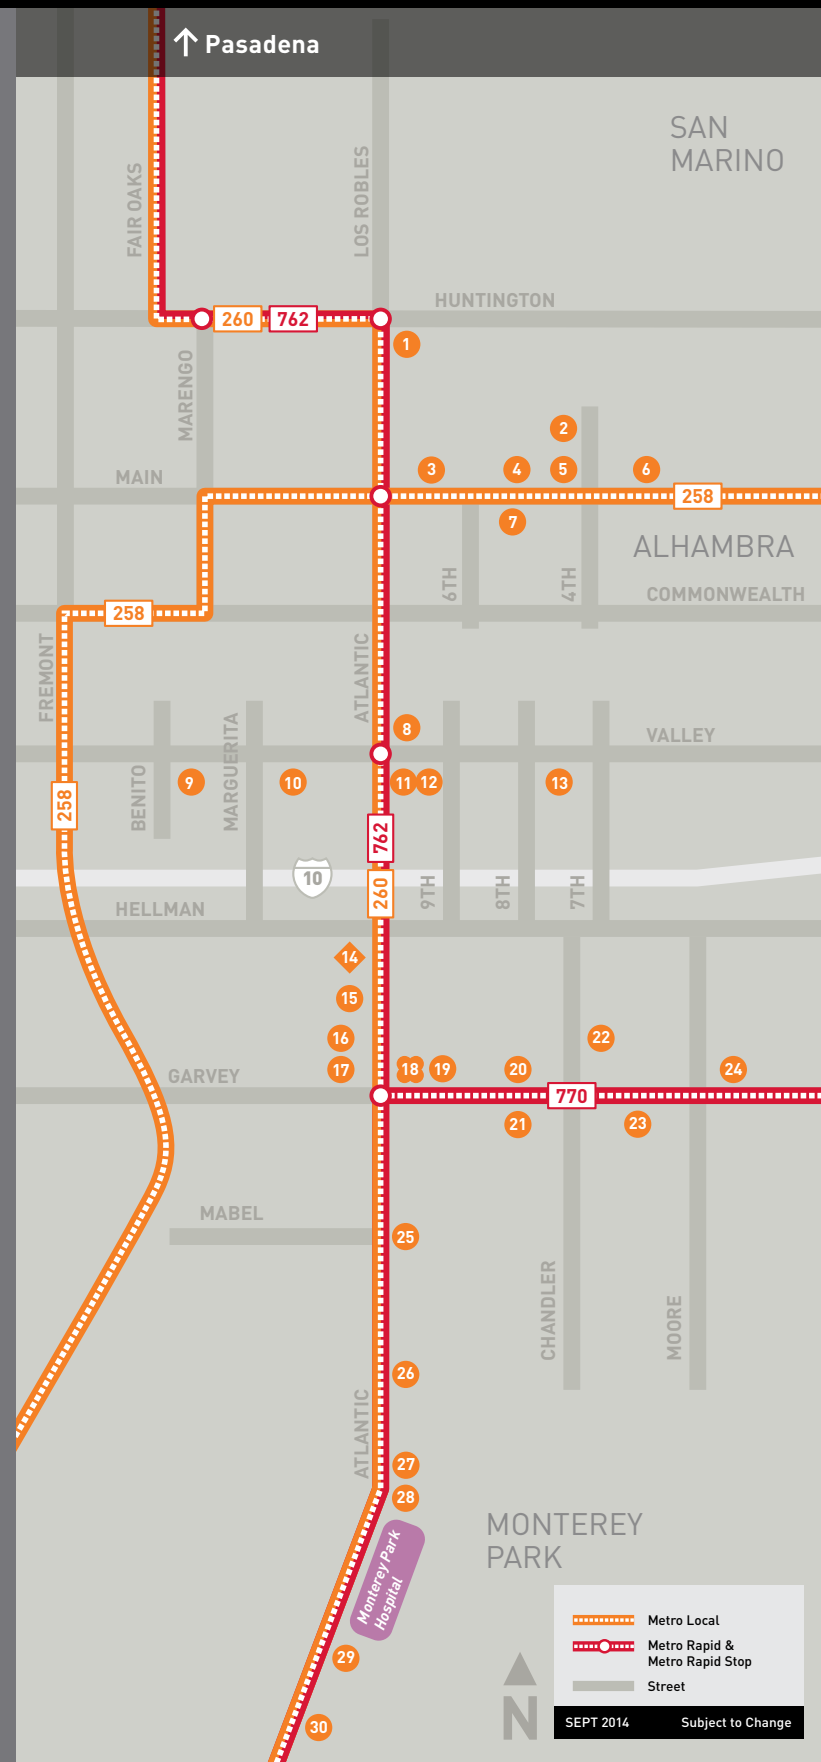

ENTERTAINMENT

- 14 AMC Atlantic Times
  Square 14
  450 N Atlantic Bl

SHOPPING

- 18 99 Ranch Market
  771 W Garvey Av

Atlantic Bl Inset

ELAC

Think global.
Go Local.
Go Metro.

A Metro bus line is always around the corner at East LA College, and the Gold Line is just a few blocks away. So it's easy to get from campus to Downtown, Alhambra, Montebello and more.

For information on Metro bus and rail lines, visit metro.net/elac.

Explore new ways to save money, save time and be good to the planet.

Every time you ride a Metro bus or rail line, you make a dent in air pollution and help curb global warming.

So think global, go local – Metro Local – and make a difference. Go Metro.

← ELAC