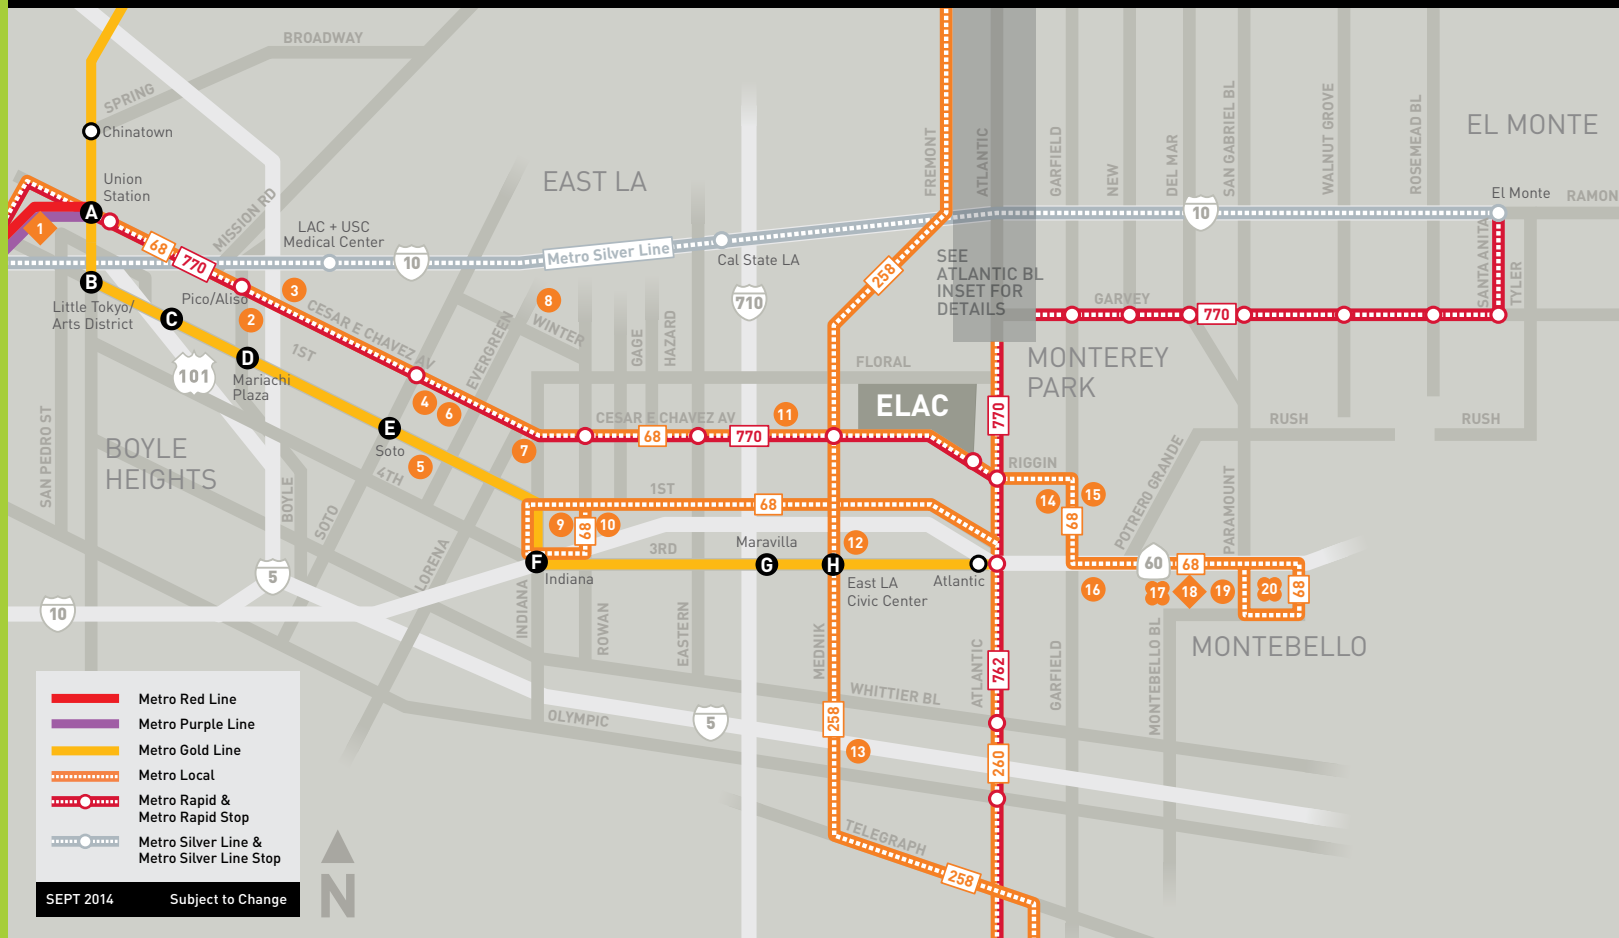

So think global, go local – Metro Local – and make a difference. Go Metro.

← ELAC

Destinations to/from ELAC

It's easy to Go Metro.

- 1 Find \$1.75
- 2 Get on & pay*
- 3 Ride

*Better yet, buy a student discount pass. Visit metro.net/elac for more information.

Metro Rail Destinations

A UNION STATION

- > Olvera Street
- > Philippe The Original
1001 N Alameda St
- > Spring Street Smokehouse
640 N Spring St

B LITTLE TOKYO/ ARTS DISTRICT

- > Daikokuya
327 E 1st St
- > The Geffen Contemporary at MOCA
152 N Central Av
- > Little Tokyo Shopping Center
333 S Alameda St

- 6 El Rinconito del Mar
2908 E 1st St

- 8 El Tepeyac Cafe
812 N Evergreen Av

- 4 King Taco
2400 E Cesar E Chavez Av

- 2 La Brisas
1829 E Cesar E Chavez Av

- 7 Los Cincos Puntos
3300 E Cesar E Chavez Av

- 13 Mi India Bonita Café
4731 E Olympic Bl