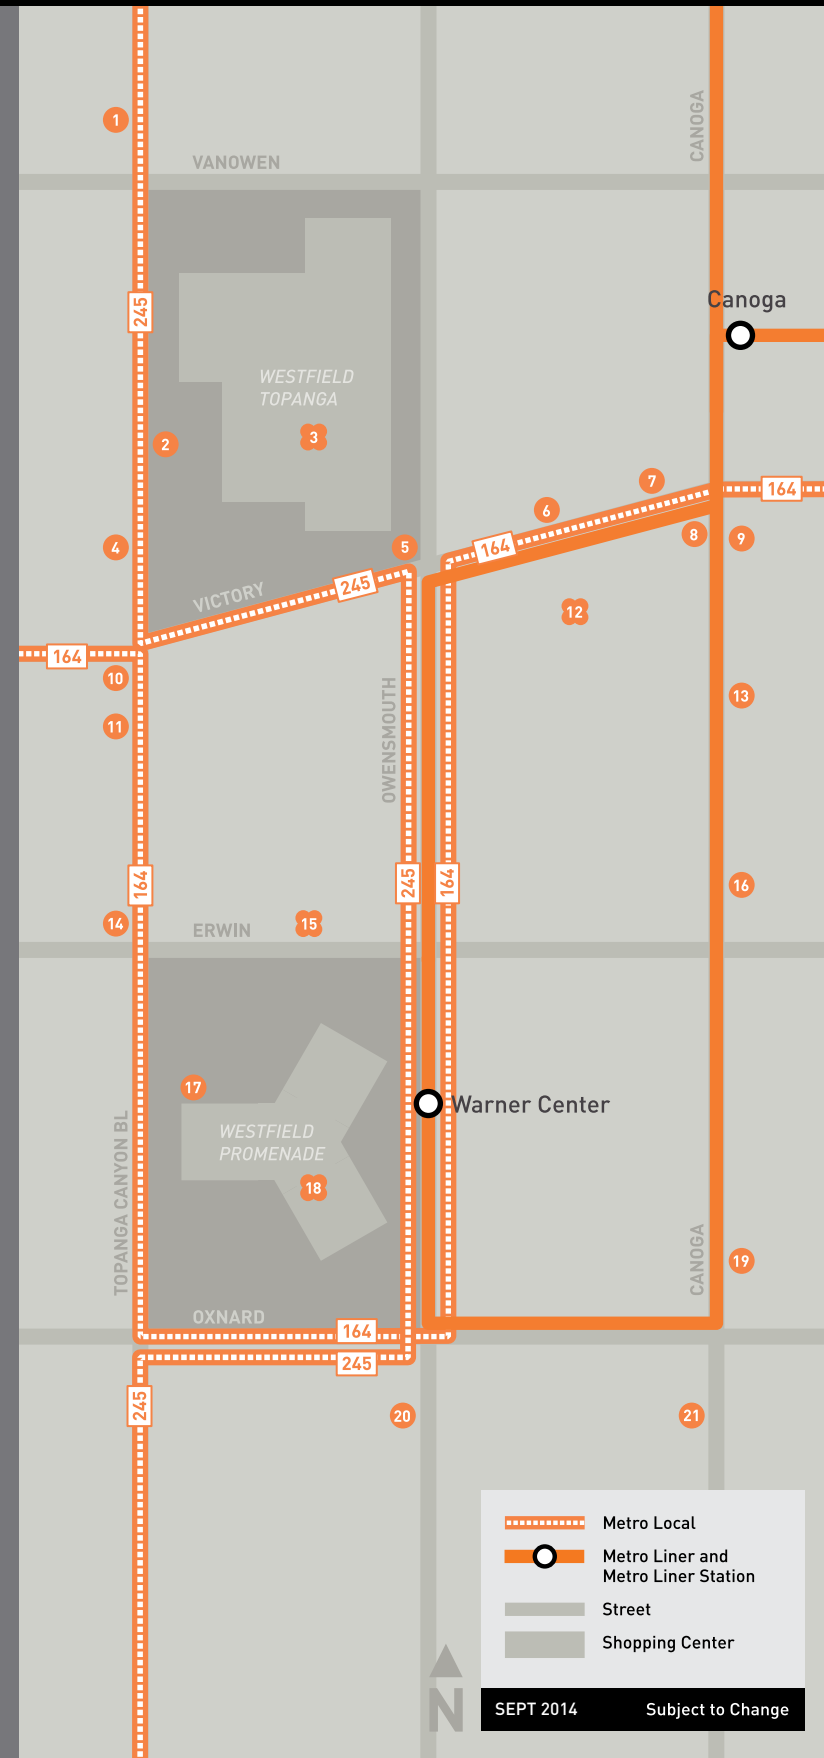

Destinations

DINING

- 9 BJ's Restaurant & Brewery
6424 Canoga Av
- 13 The Cheesecake Factory
6324 Canoga Av
- 19 El Torito Mexican Restaurant
6040 Canoga Av
- 10 Fleming's Prime Steakhouse & Wine Bar
6373 Topanga Cyn Bl
- 8 Gaucho Grill
6435 Canoga Av
- 1 In-N-Out Burger
6841 Topanga Canyon Bl
- 20 Kate Mantilini
5921 Owensmouth Av
- 17 Maggiano's Little Italy
6100 Topanga Canyon Bl
- 2 Melt Gelato & Crepe Café
6600 Topanga Canyon Bl
- 16 Morton's Steakhouse
6250 Canoga Av
- 5 Nordstrom Cafe Bistro
21725 Victory Bl
- 14 The Original Pizza Cookery
6209 Topanga Canyon Bl
- 17 The Rack
6100 Topanga Canyon Bl #215
- 11 Roy's
6363 Topanga Canyon Bl
- 7 Señor Grandes
21514 Victory Bl
- 14 Sharky's Mexican Grill
6219 Topanga Canyon Bl
- 21 TGI Friday's
5919 Canoga Av
- 4 Yang Chow
6443 Topanga Canyon Bl
- 6 Yogurt Cinema
21510 Victory Bl

SHOPPING

- 15 Cost Plus World Market
21825 Erwin St
- 12 Nordstrom Rack
21490 Victory Bl

SHOPPING CENTER

- 3 Westfield Topanga
6600 Topanga Canyon Bl

DINING

- > Bistro Ka Japanese Restaurant
- > California Pizza Kitchen
- > Gyu-Kaku
- > Pinkberry
- > Red Robin

DINING

- > Corner Bakery
- > Maggiano's Little Italy
- > P.F. Chang's China Bistro
- > The Rack
- > Ruby's Diner
- > Ruth's Chris Steak House

ENTERTAINMENT

- > AMC 16 Theaters

SHOPPING

- > Macy's

Warner Center Inset

Pierce College

Think global.
Go Local.
Go Metro.

A Metro bus line is always around the corner at Pierce College, making it easy to get from campus to Warner Center, North Hollywood and more.

For information on Metro bus and rail lines, visit metro.net/pierce.