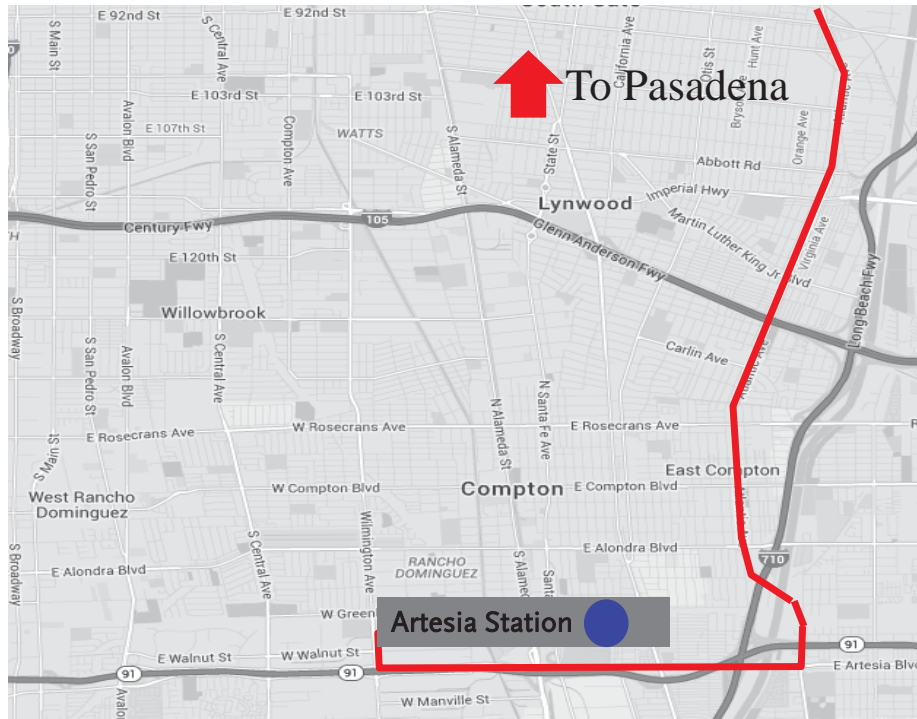

# Line 460 Current Route

# Line 460 Proposed Changes

- Discontinue duplicative route portions from Downtown LA and Norwalk Green Line Station
- Discontinue service from Fullerton Park and Ride to Disneyland

# Line 762 Current Route

# Line 762 Proposed Change

- Shorten Line to Rosa Parks/Willowbrook Station
- Discontinue service to Artesia Station