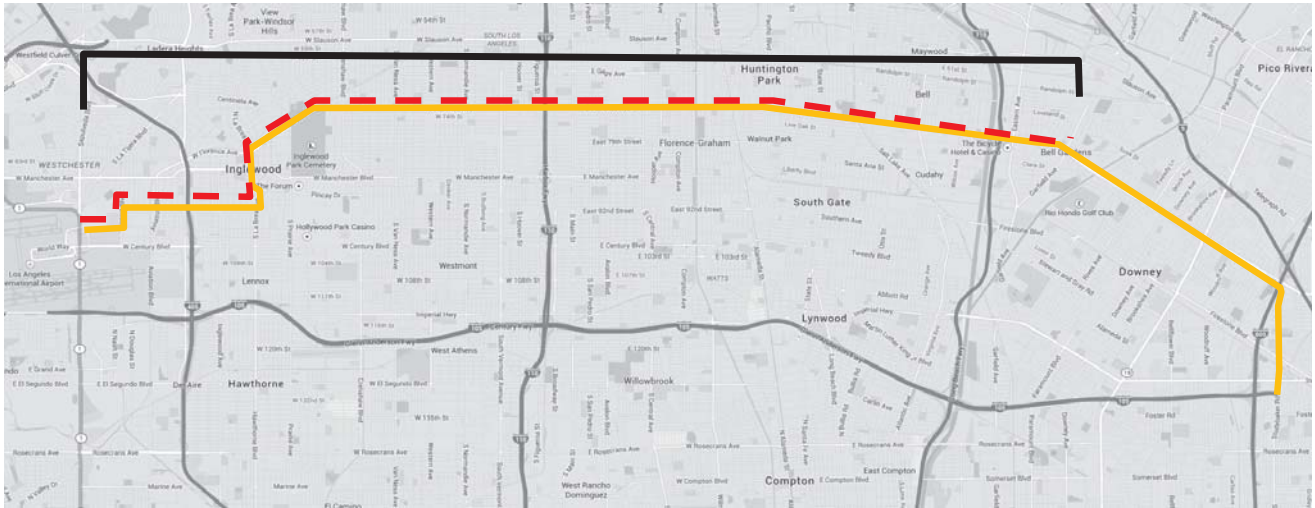

# Line 111/311- Discontinue Limited Line 311

- - - Discontinued Line 311
- Affected Limited Stop Area
- Route of Line 111

**DX Line 311 Passenger Impacts**  
 EB: 1,252 Ons  
 WB: 1,282 Ons  
 2,534 total  
**DX Line 111 Total Ridership: 19,346**

# Line 460 Current Route

# Line 460 Proposed Changes

- Discontinue duplicative route portions from Downtown LA and Norwalk Green Line Station
- Discontinue service from Fullerton Park and Ride to Disneyland

# Line 762 Current Route