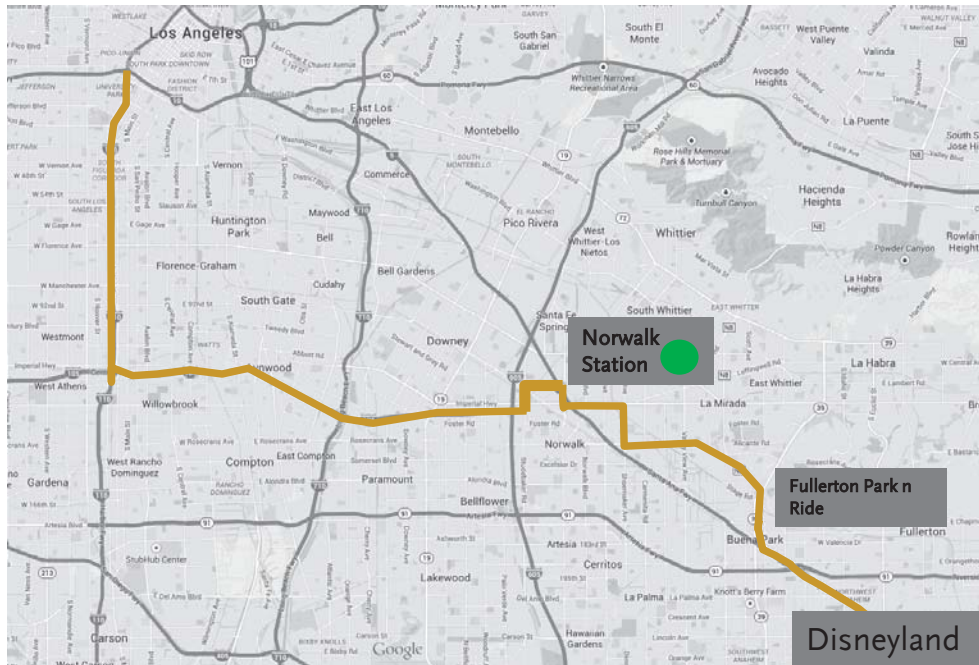

# Line 111/311- Discontinue Limited Line 311

- - - Discontinued Line 311
- Affected Limited Stop Area
- Route of Line 111

**DX Line 311 Passenger Impacts**  
 EB: 1,252 Ons  
 WB: 1,282 Ons  
 2,534 total  
**DX Line 111 Total Ridership: 19,346**

# Line 270

- Discontinue Service

# Line 460 Current Route

# Line 762 Current Route