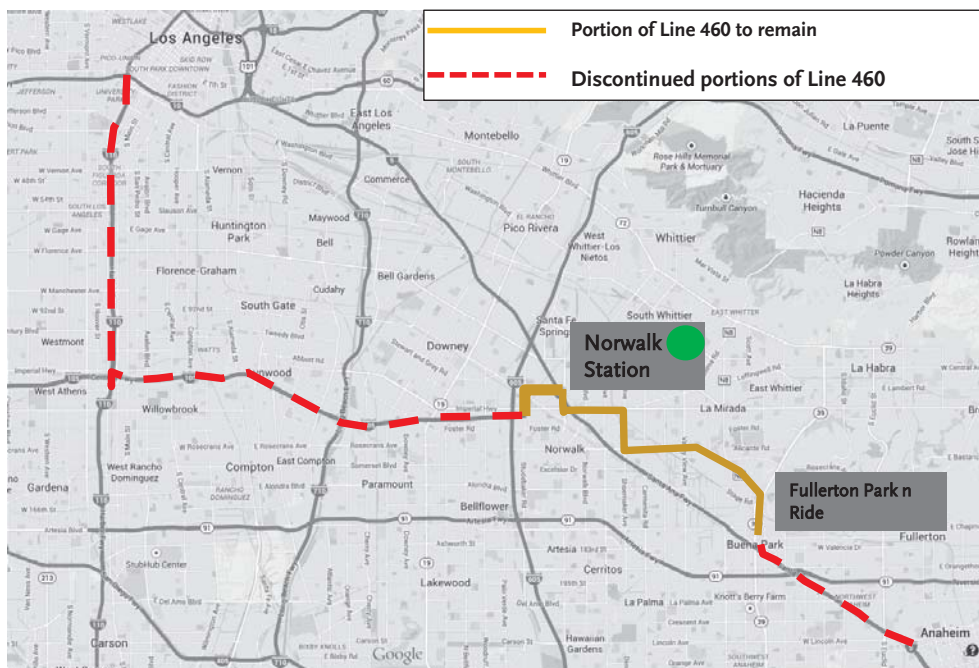

# Line 111/311- Discontinue Limited Line 311

- - - Discontinued Line 311
- Affected Limited Stop Area
- Route of Line 111

**DX Line 311 Passenger Impacts**  
 EB: 1,252 Ons  
 WB: 1,282 Ons  
 2,534 total  
**DX Line 111 Total Ridership: 19,346**

# Line 270

- Discontinue Service

# Line 460 Current Route

# Line 460 Proposed Changes

- Discontinue duplicative route portions from Downtown LA and Norwalk Green Line Station
- Discontinue service from Fullerton Park and Ride to Disneyland