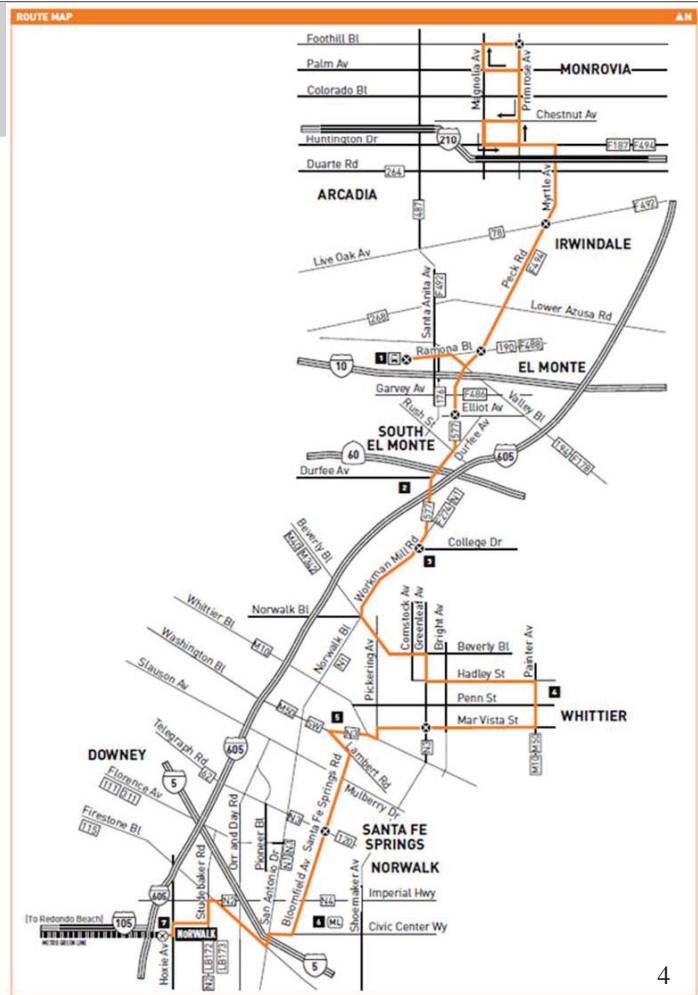

# Line 111/311- Discontinue Limited Line 311

- - - Discontinued Line 311
- Affected Limited Stop Area
- Route of Line 111

**DX Line 311 Passenger Impacts**  
 EB: 1,252 Ons  
 WB: 1,282 Ons  
 2,534 total  
**DX Line 111 Total Ridership: 19,346**

# Line 270

- Discontinue Service

# Line 460 Current Route

# Line 762 Current Route