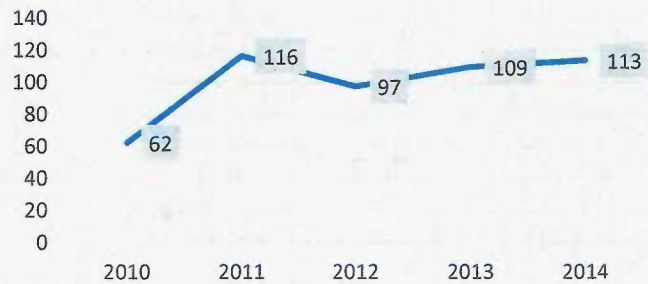

2014 Blue Line Gateway Cities Crimes

2014 Crimes

Crime	2013	2014	% Change
Homicide	0	0	N/C
Rape	0	0	N/C
Robbery	37	21	-43.2%
Assault	14	21	50.0%
Burglary	0	0	N/C
Theft	55	63	14.5%
Auto Theft	3	8	166.7%
Arson	0	0	N/C
Total	109	113	3.7%

5 Year Crime Trend

2014 had a slight increase in crime from 2013 of 3.7% from 109 to 113.

The entire Blue line had a drop in crime of 16% from 438 in 2013 to 366 in 2014.