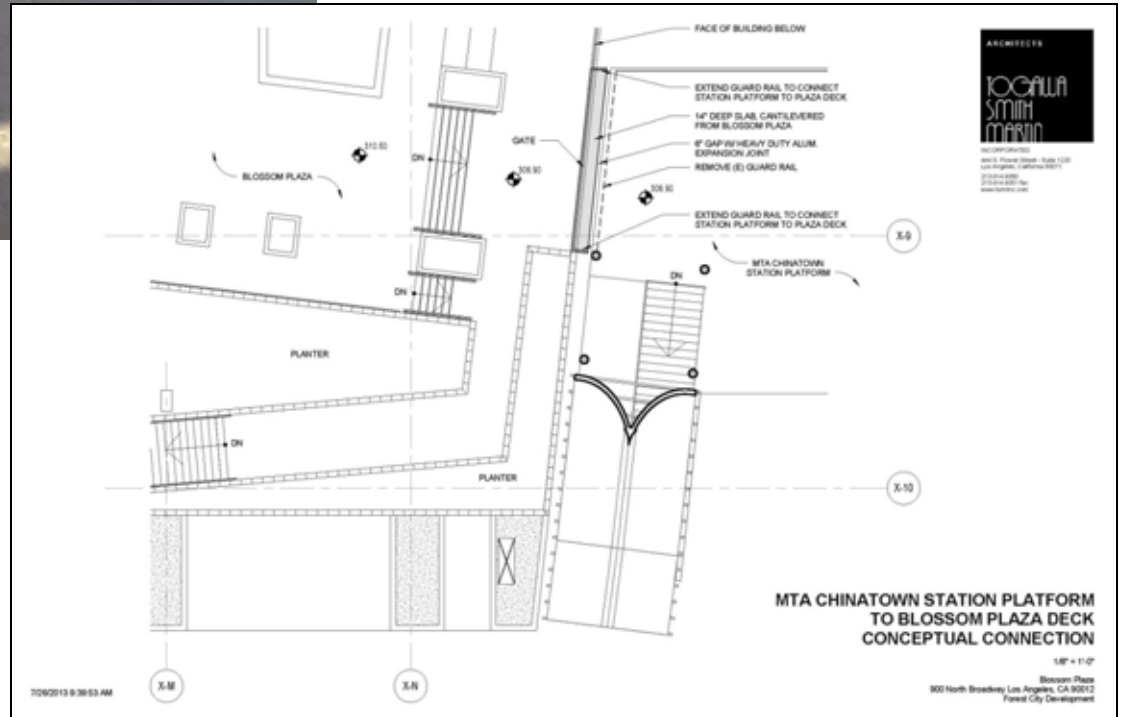

# Pedestrian Connection between Blossom Plaza and Metro Mezzanine is located at Mezzanine Level

The depiction of Chinatown Station is illustrative purposes only and is not technically accurate

# Pedestrian Path from Broadway to Spring

Metro

# Chinatown Station – Street View

Metro

# Chinatown Station – Mezzanine Level