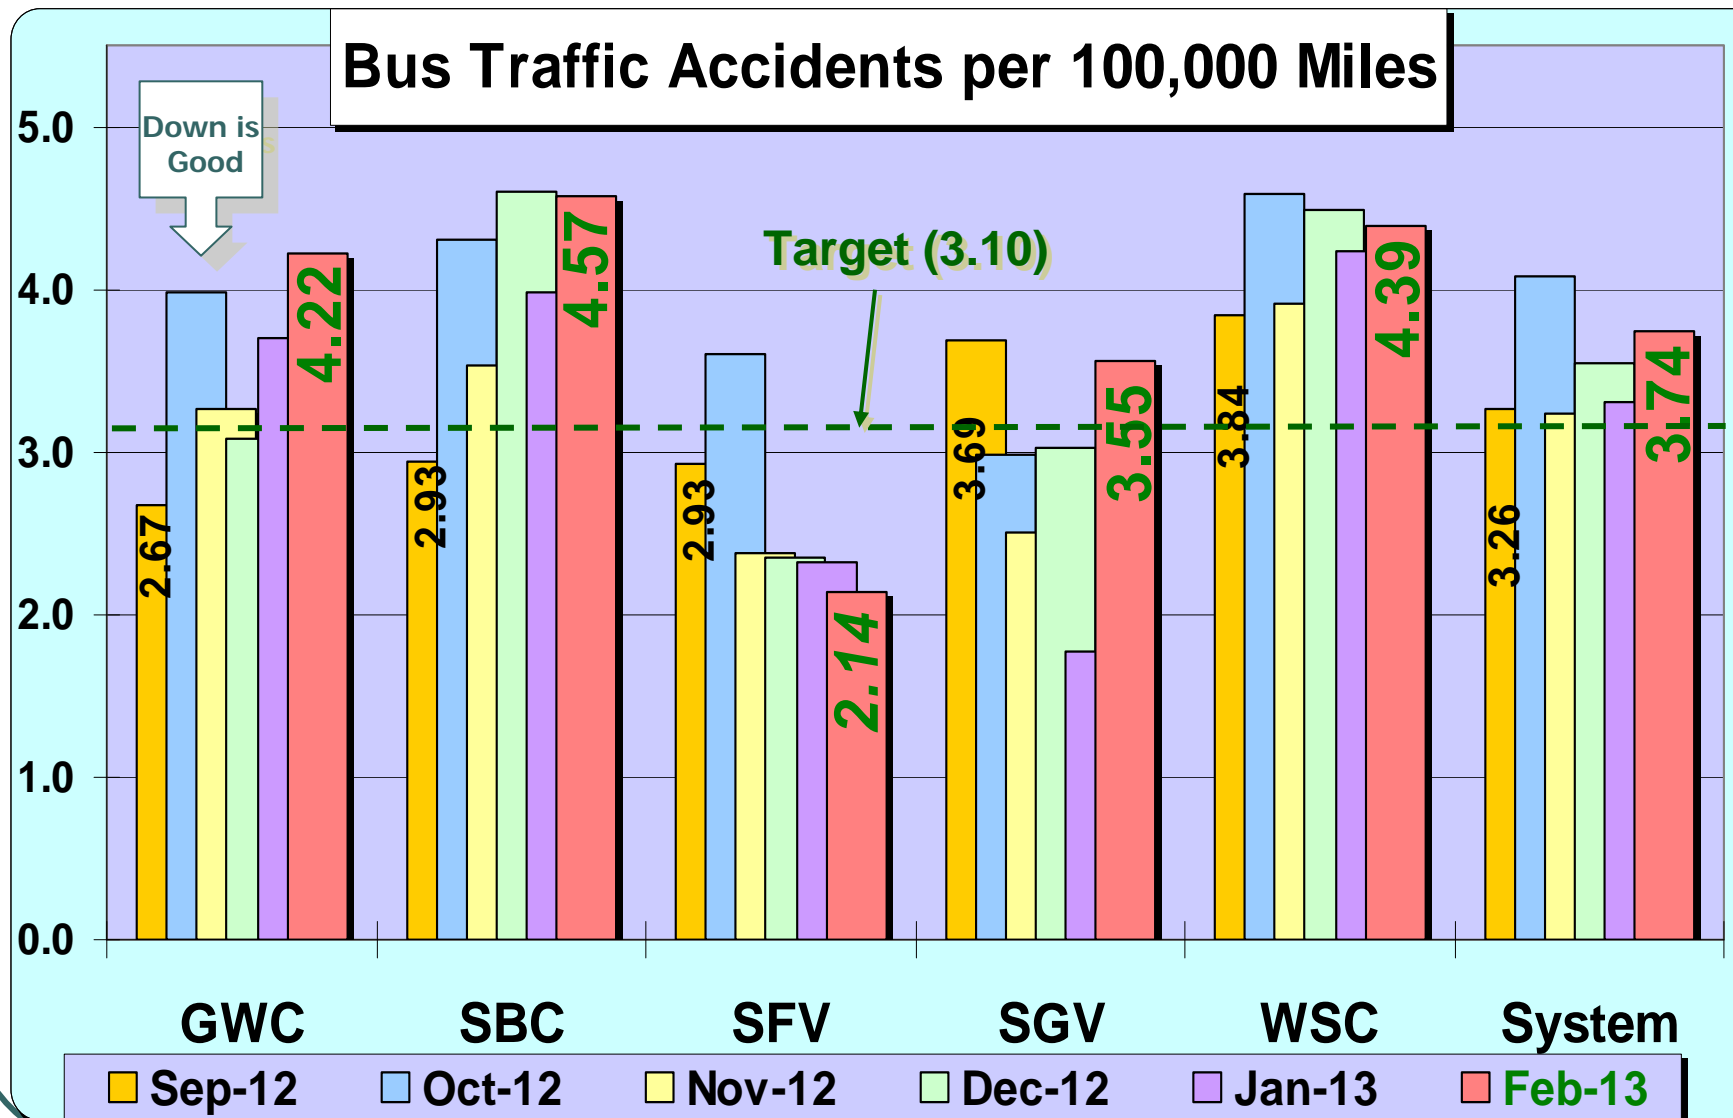

*Metro Westside/Central
Service Council
April 10, 2013 Meeting*

Performance Report on
February 2013 Service

WS/C Service Council April 2013 Meeting

WS/C Service Council April 2013 Meeting

WS/C Service Council April 2013 Meeting

SFV Service Council April 2013 Meeting

Metro Bus Cleanliness Ratings

WS/C Service Council April 2013 Meeting

WS/C Service Council April 2013 Meeting

WS/C Service Council April 2013 Meeting

WS/C Service Council April 2013 Meeting

Metro Rail Avg. WEEKDAY Riders Trends

Metro Westside/Central

Service Council
April 10, 2013 Meeting

Questions?