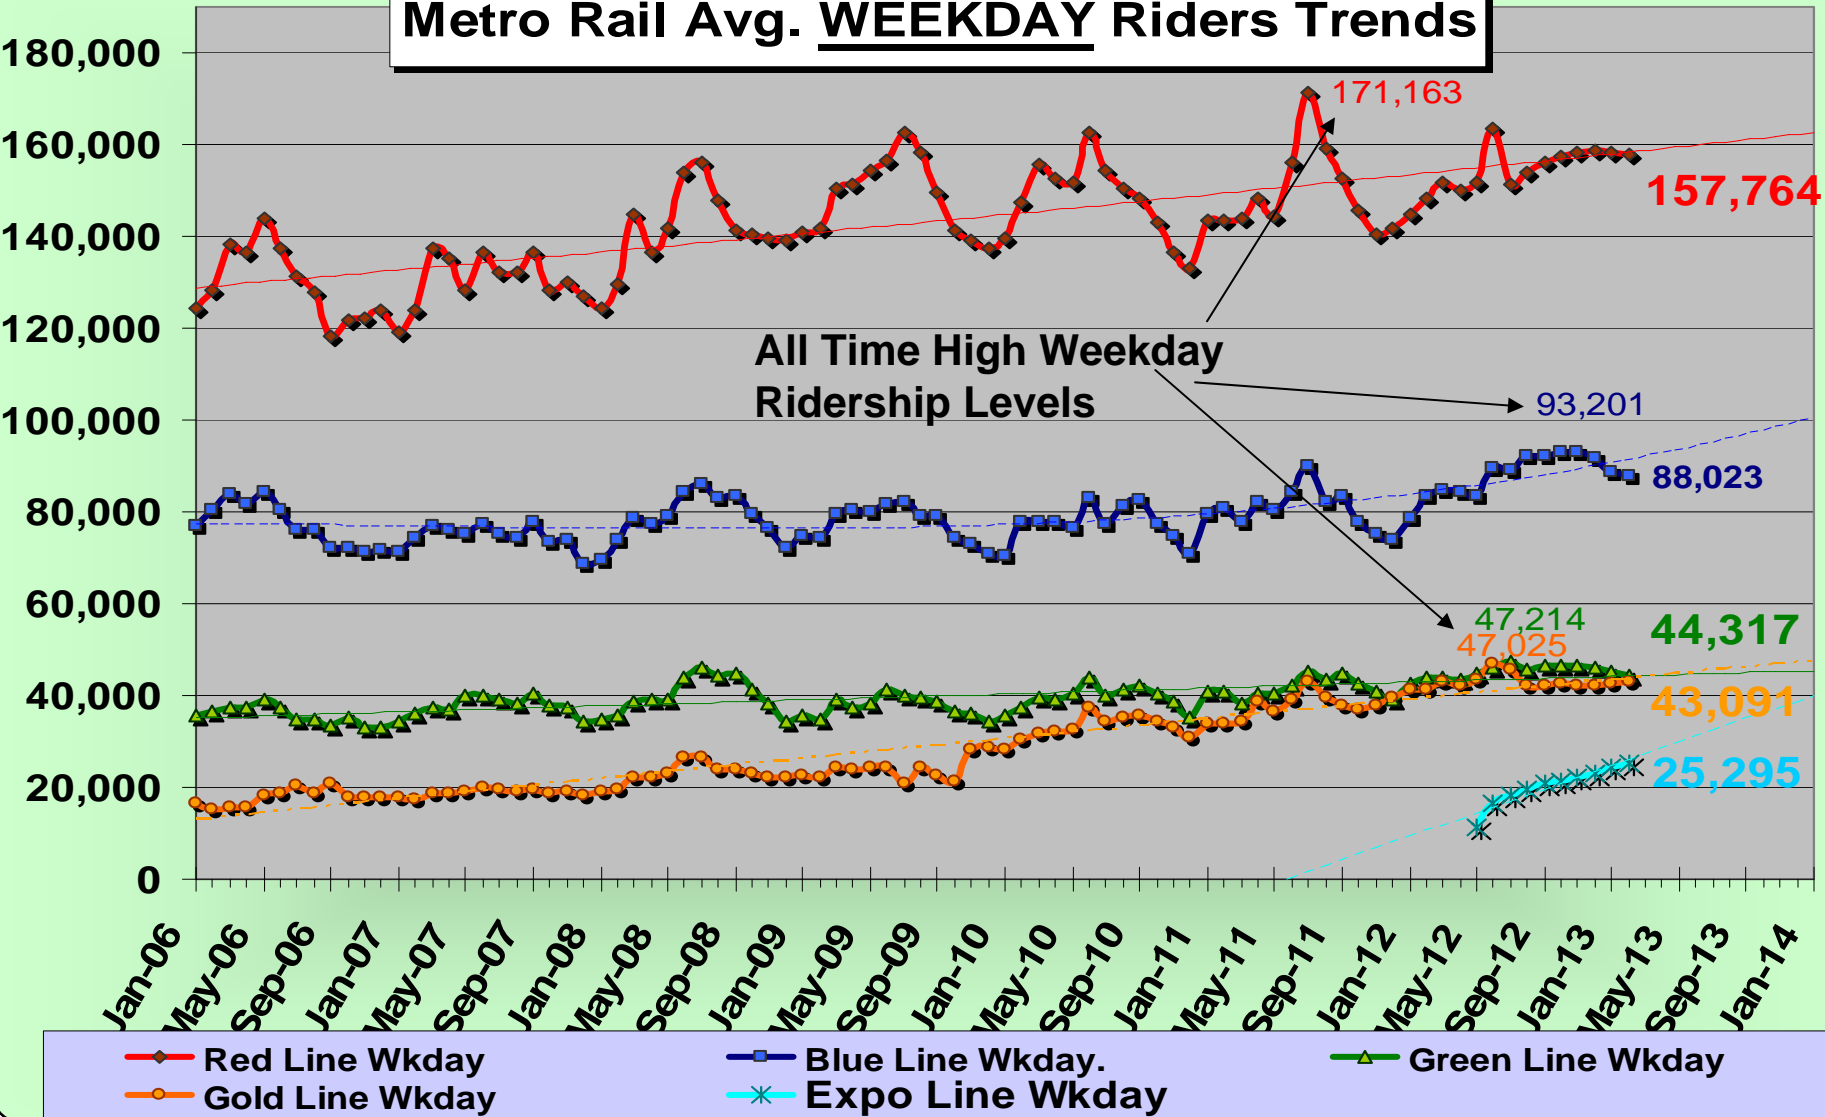

Metro Rail Avg. WEEKDAY Riders Trends

Metro Westside/Central

Service Council
April 10, 2013 Meeting

Questions?