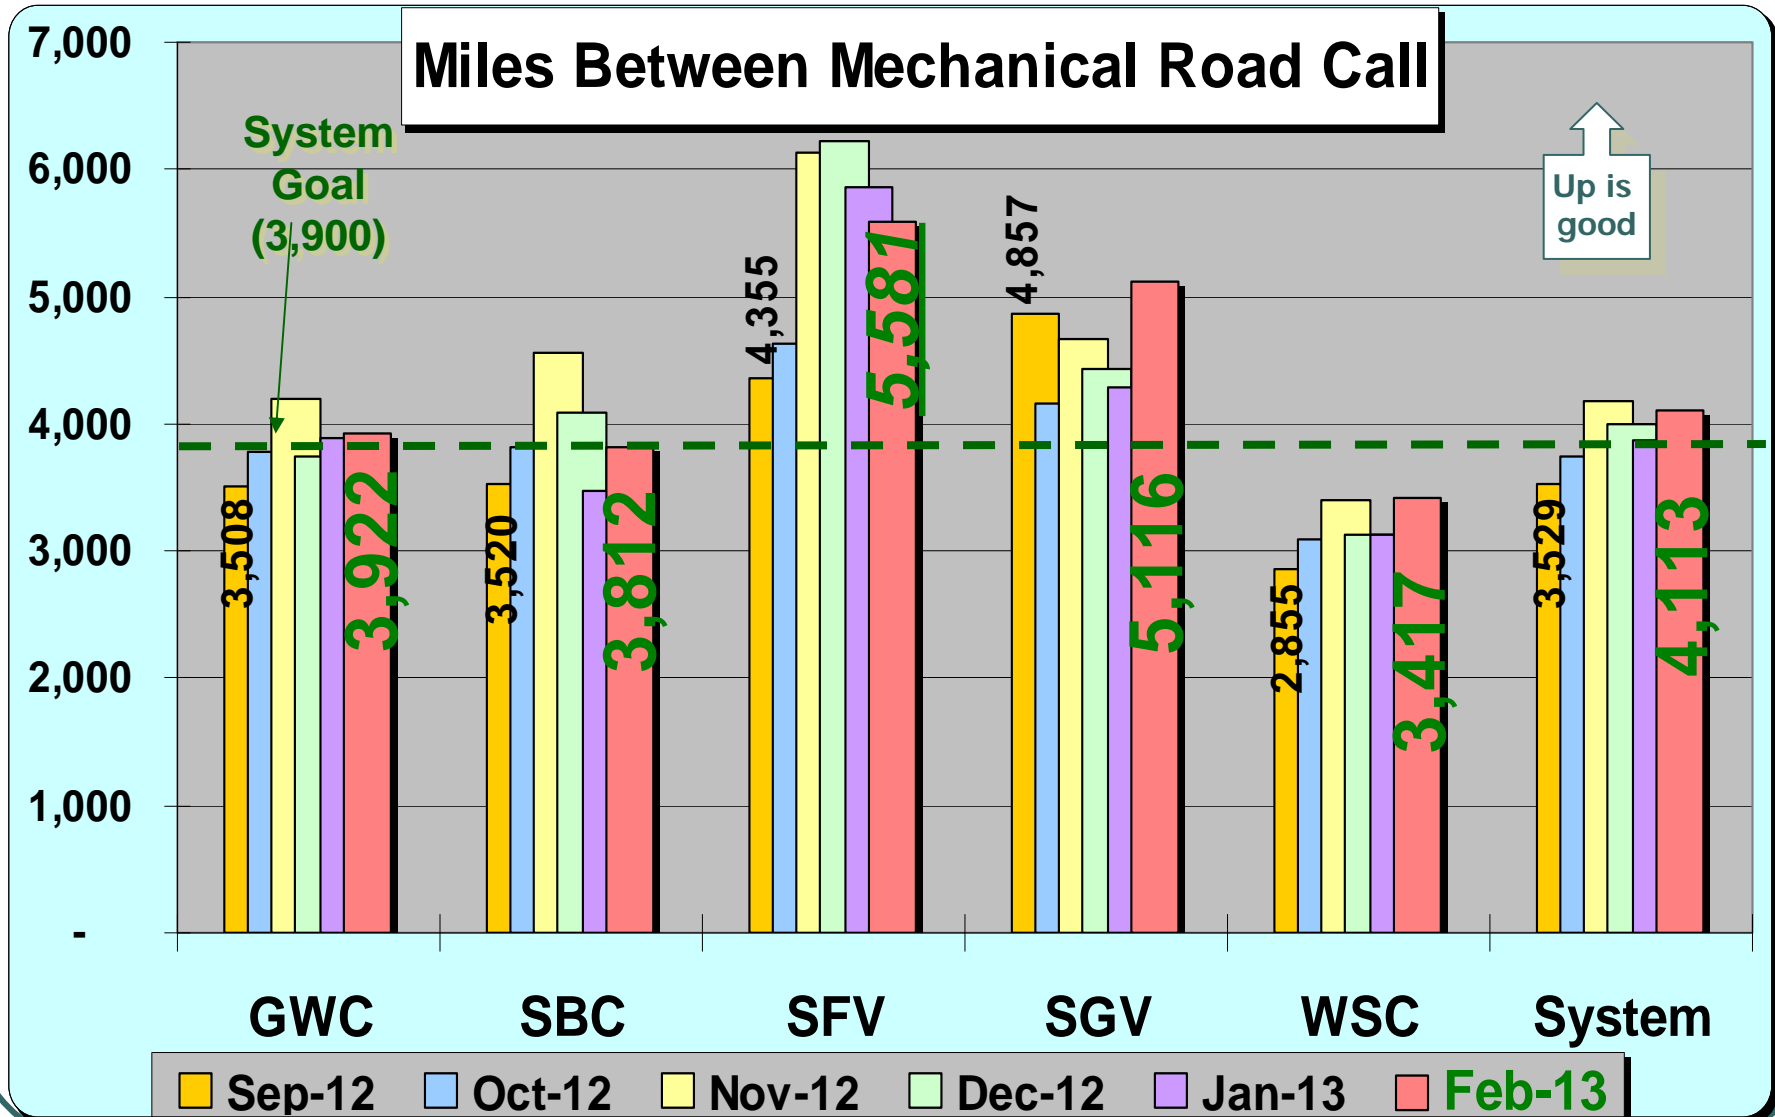

*Metro Westside/Central
Service Council
April 10, 2013 Meeting*

Performance Report on
February 2013 Service

WS/C Service Council April 2013 Meeting

WS/C Service Council April 2013 Meeting

WS/C Service Council April 2013 Meeting

Metro Rail Avg. WEEKDAY Riders Trends

Metro Westside/Central

Service Council
April 10, 2013 Meeting

Questions?