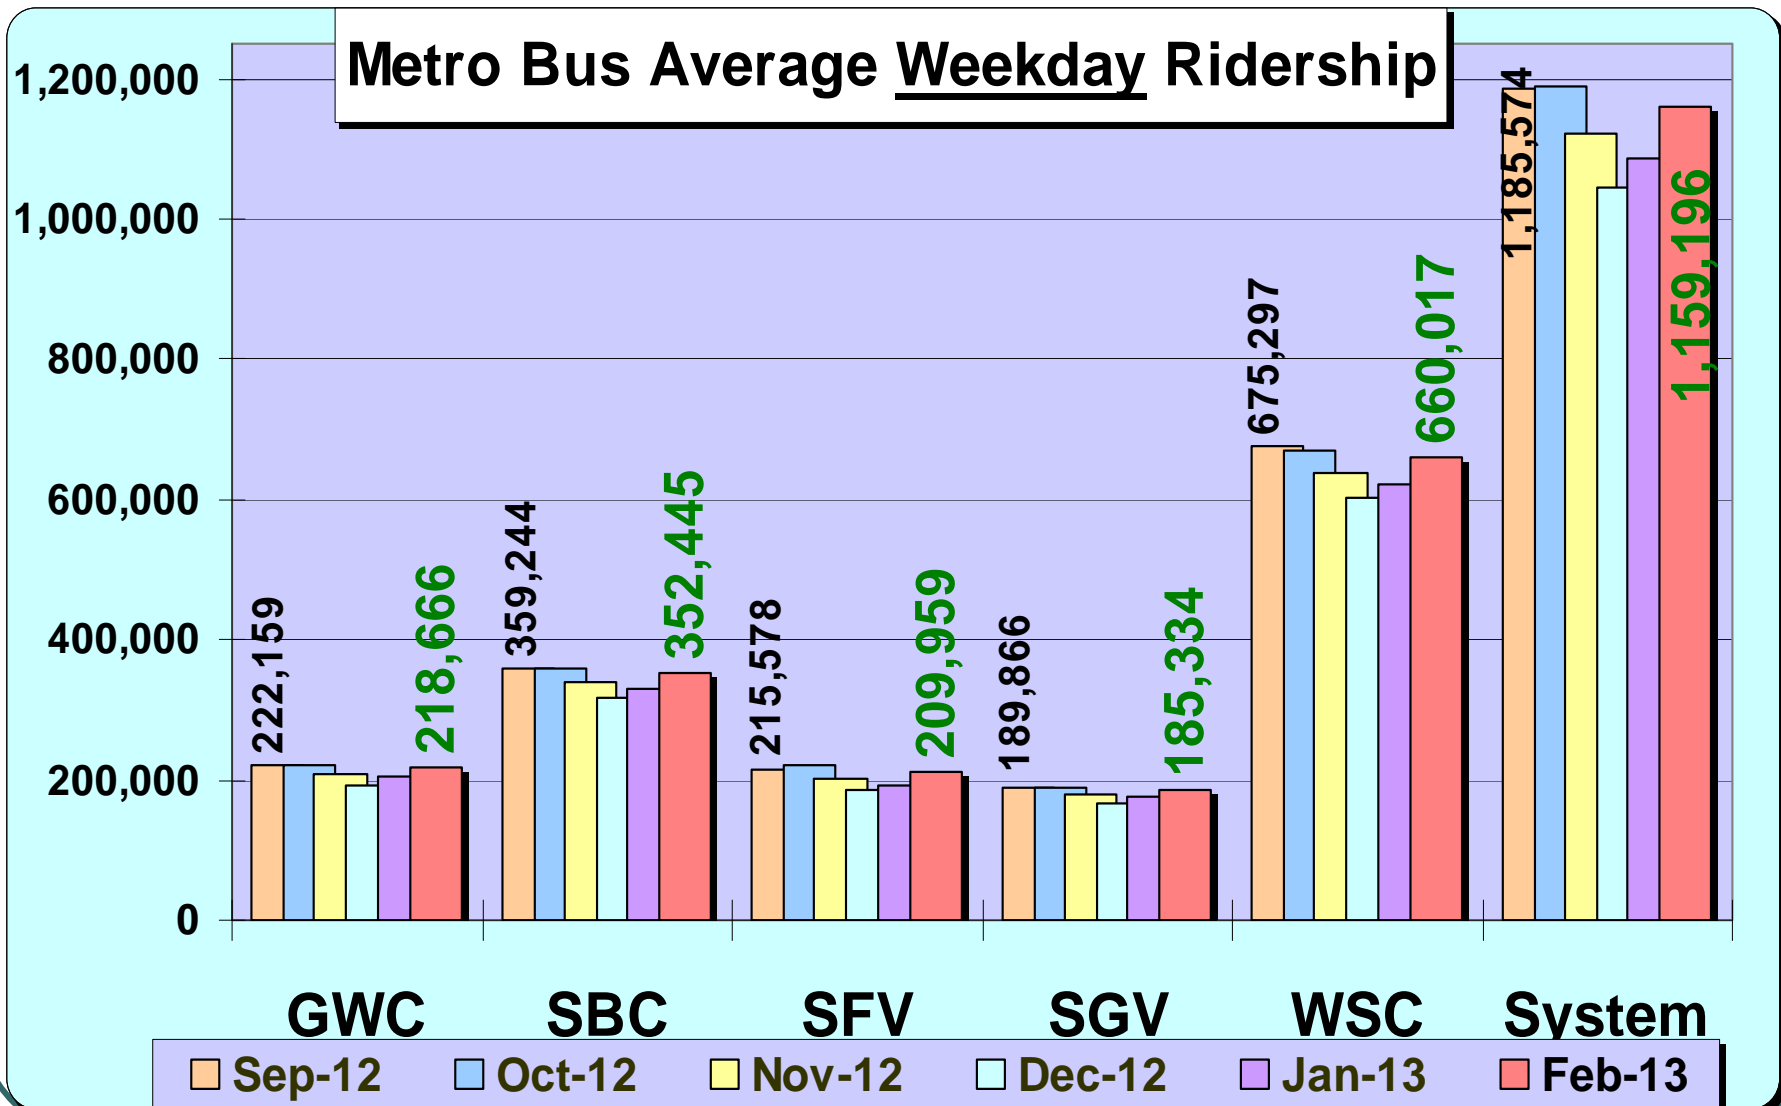

*Metro Westside/Central
Service Council
April 10, 2013 Meeting*

Performance Report on
February 2013 Service

WS/C Service Council April 2013 Meeting

WS/C Service Council April 2013 Meeting

WS/C Service Council April 2013 Meeting

SFV Service Council April 2013 Meeting

Metro Bus Cleanliness Ratings

WS/C Service Council April 2013 Meeting

WS/C Service Council April 2013 Meeting

WS/C Service Council April 2013 Meeting

WS/C Service Council April 2013 Meeting

Metro Rail Avg. WEEKDAY Riders Trends

Metro Westside/Central

Service Council
April 10, 2013 Meeting

Questions?