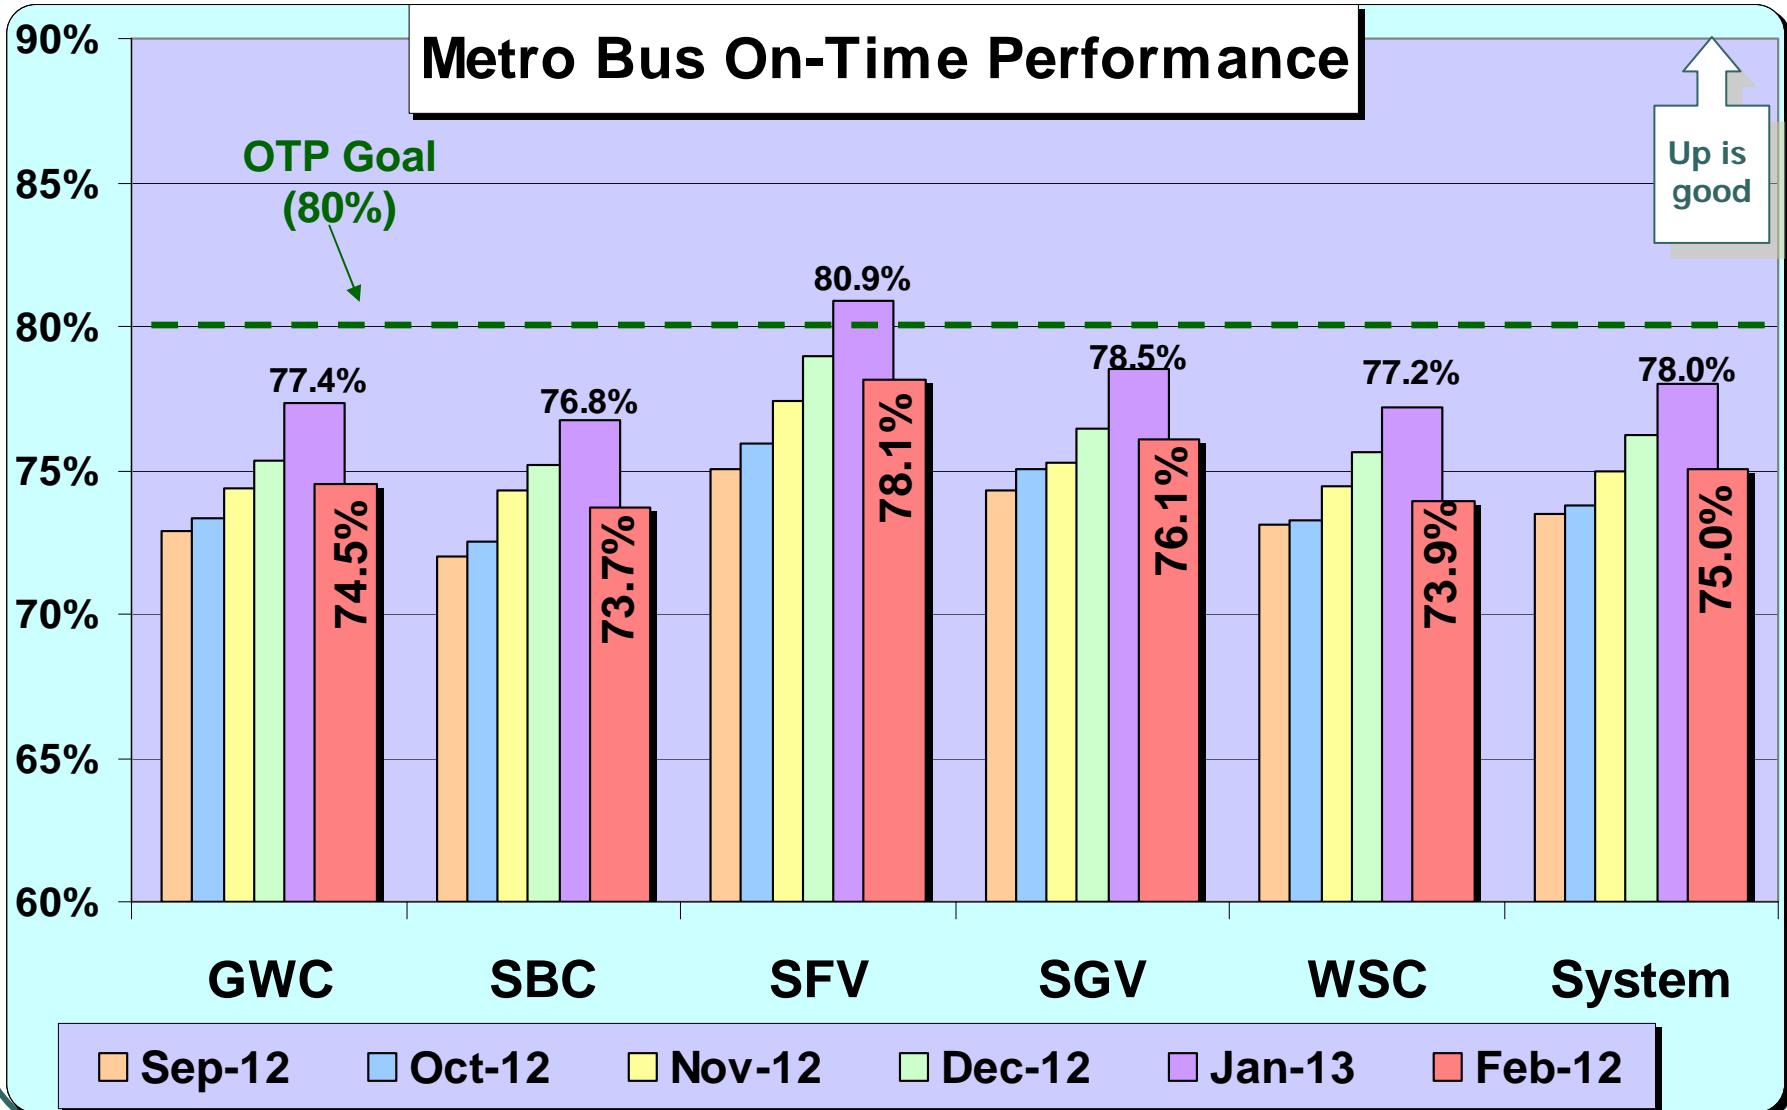

*Metro Westside/Central
Service Council
April 10, 2013 Meeting*

Performance Report on
February 2013 Service

WS/C Service Council April 2013 Meeting

WS/C Service Council April 2013 Meeting

WS/C Service Council April 2013 Meeting

Metro Rail Avg. WEEKDAY Riders Trends

Metro Westside/Central

Service Council
April 10, 2013 Meeting

Questions?