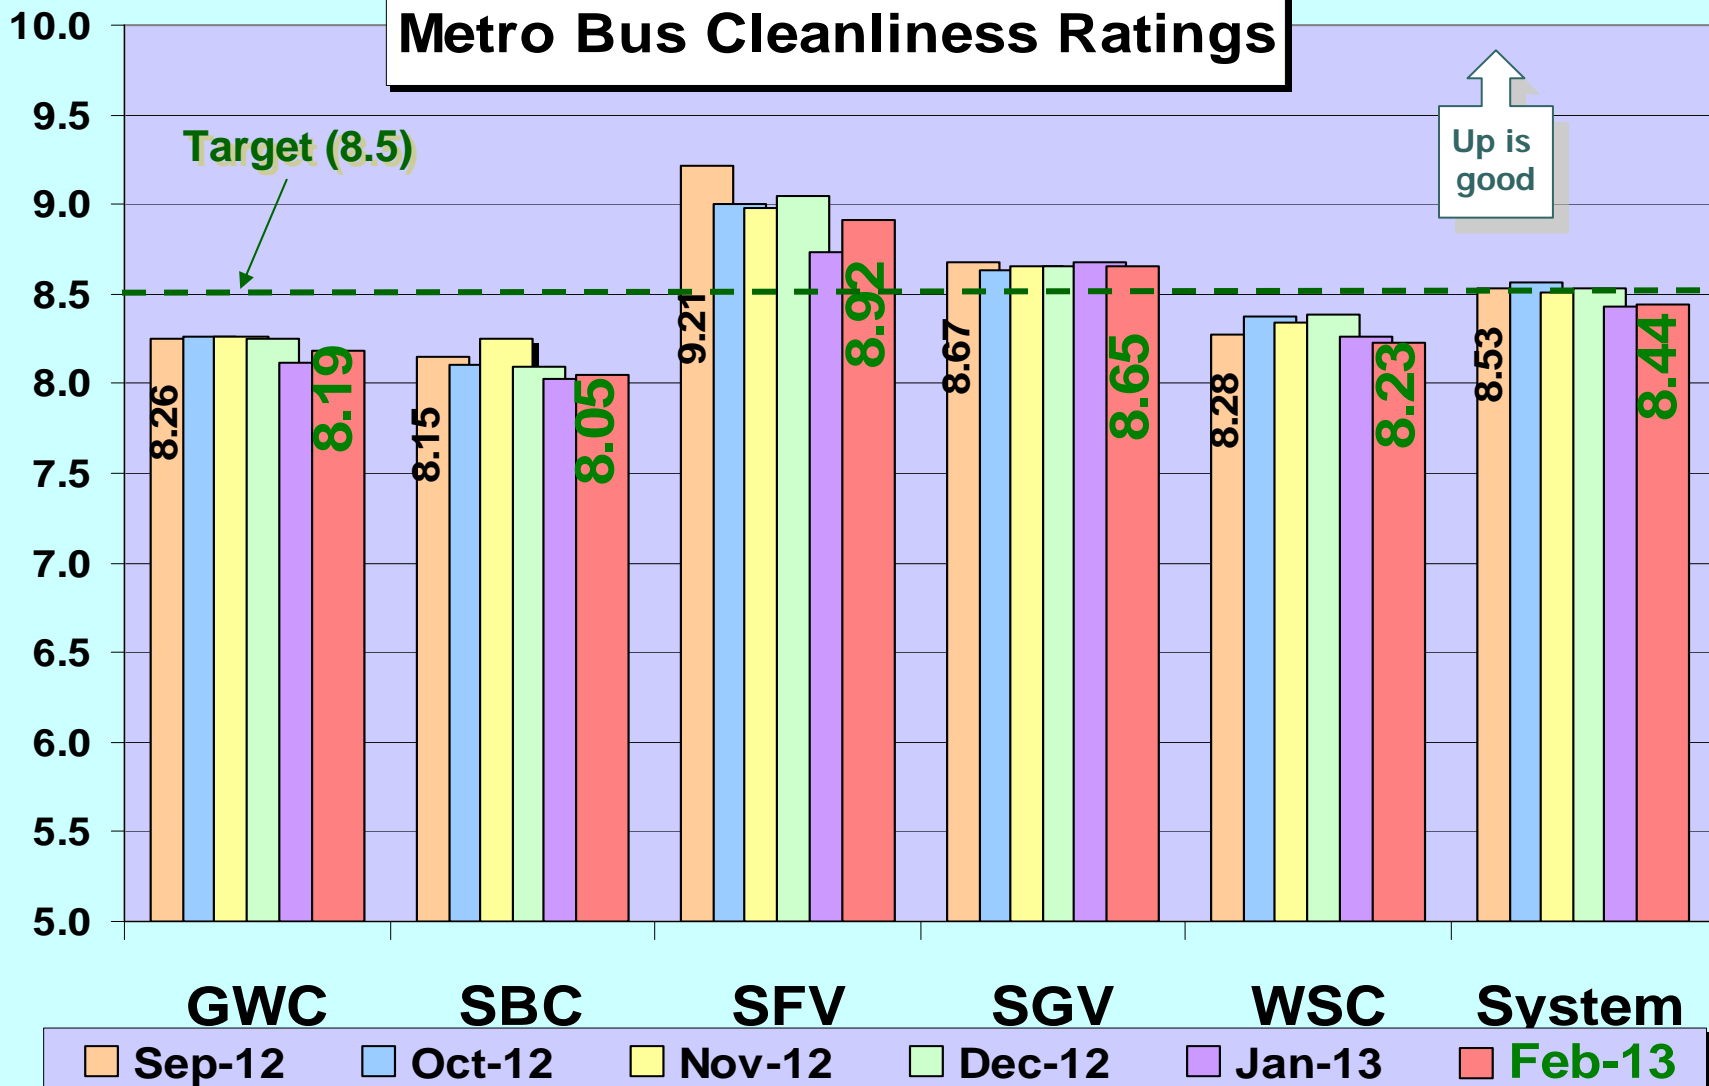

*Metro Westside/Central
Service Council
April 10, 2013 Meeting*

Performance Report on
February 2013 Service

WS/C Service Council April 2013 Meeting

WS/C Service Council April 2013 Meeting

WS/C Service Council April 2013 Meeting

SFV Service Council April 2013 Meeting

Metro Bus Cleanliness Ratings

WS/C Service Council April 2013 Meeting

WS/C Service Council April 2013 Meeting

WS/C Service Council April 2013 Meeting

WS/C Service Council April 2013 Meeting