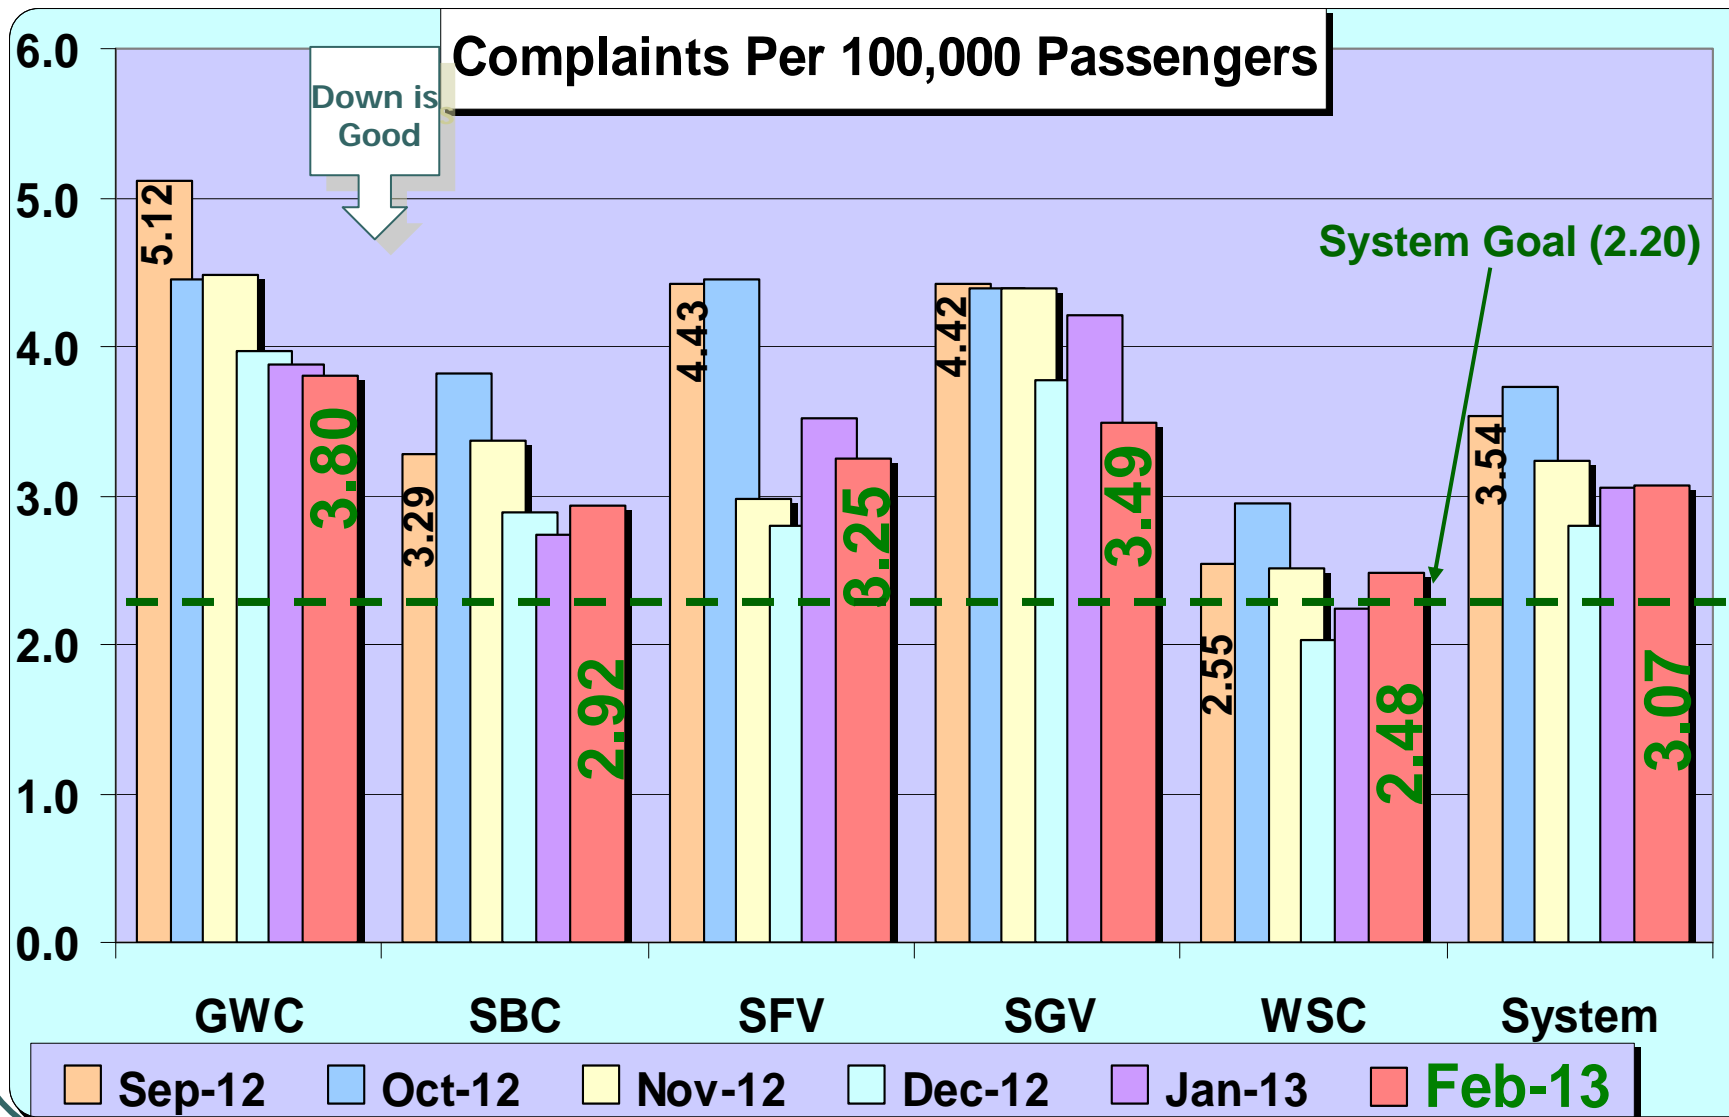

*Metro Westside/Central
Service Council
April 10, 2013 Meeting*

Performance Report on
February 2013 Service

WS/C Service Council April 2013 Meeting

WS/C Service Council April 2013 Meeting

WS/C Service Council April 2013 Meeting

SFV Service Council April 2013 Meeting

Metro Bus Cleanliness Ratings

WS/C Service Council April 2013 Meeting

WS/C Service Council April 2013 Meeting

WS/C Service Council April 2013 Meeting

WS/C Service Council April 2013 Meeting

Metro Rail Avg. WEEKDAY Riders Trends

Metro Westside/Central

Service Council
April 10, 2013 Meeting

Questions?