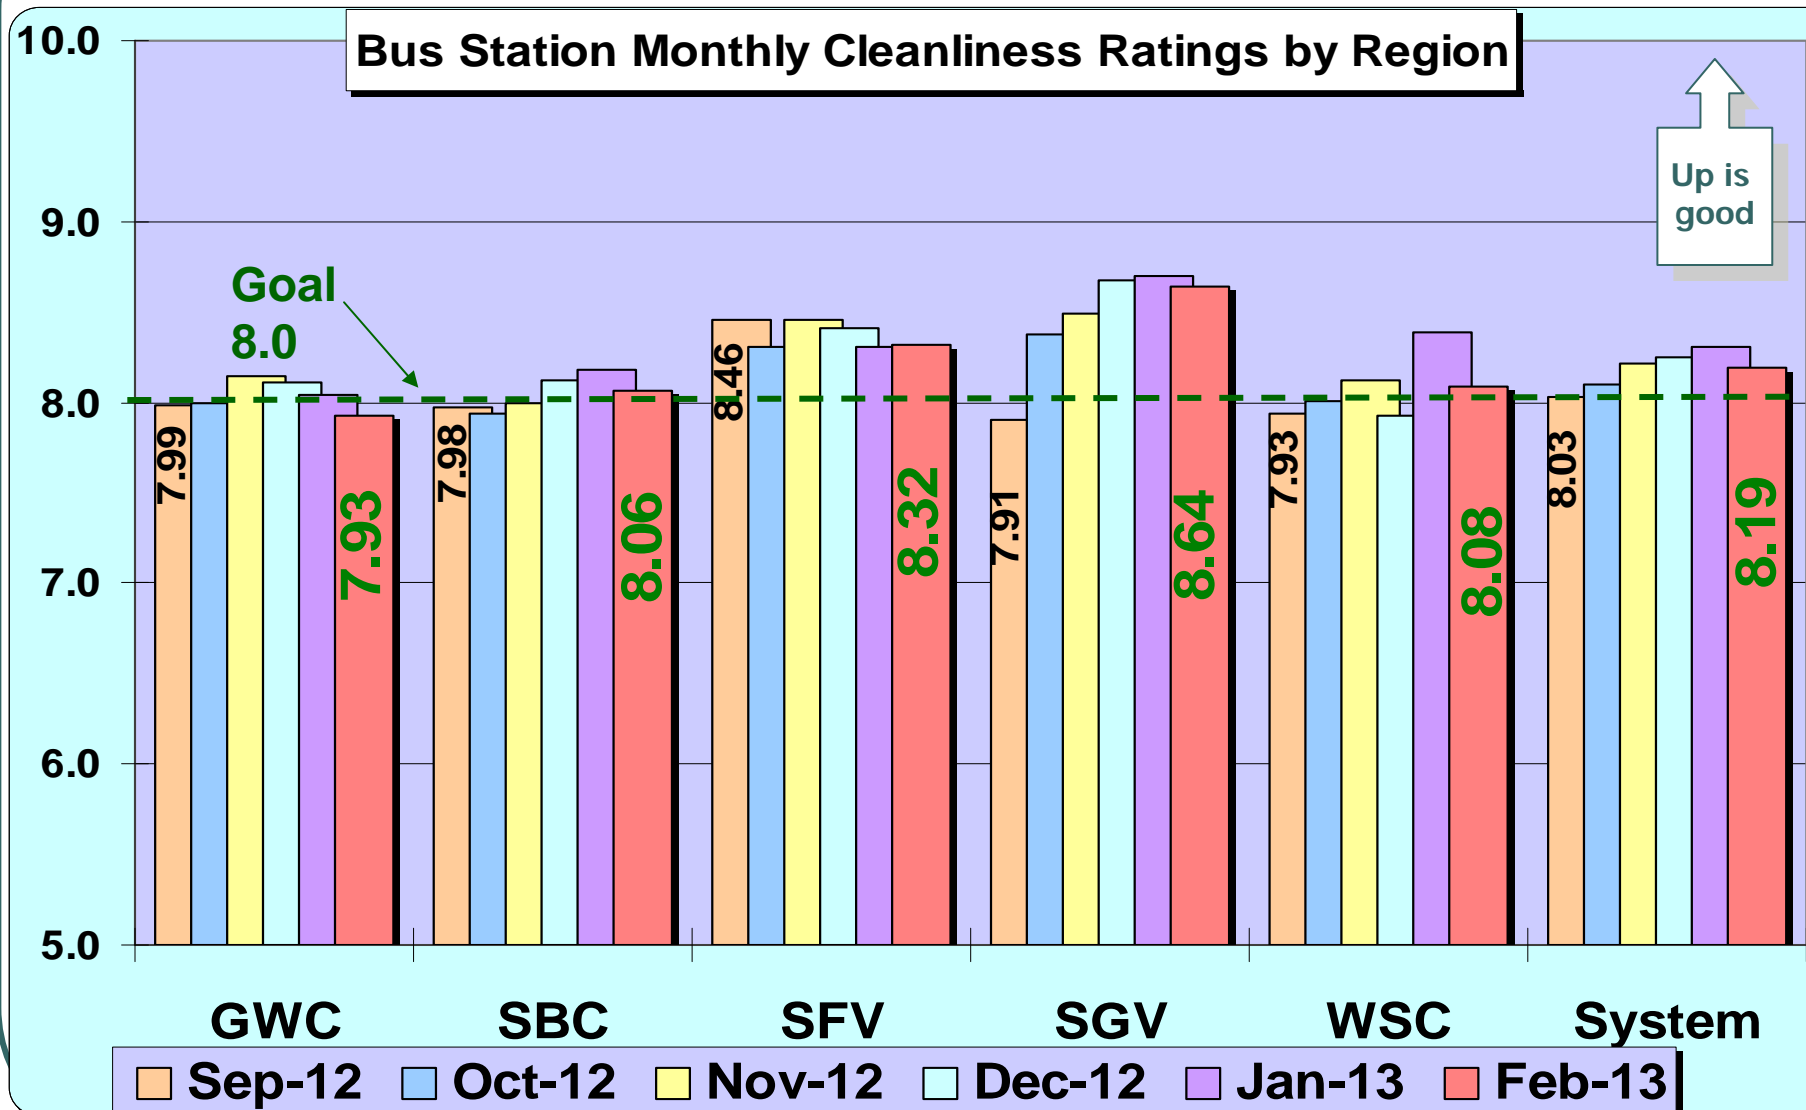

*Metro Westside/Central
Service Council
April 10, 2013 Meeting*

Performance Report on
February 2013 Service

WS/C Service Council April 2013 Meeting

WS/C Service Council April 2013 Meeting

WS/C Service Council April 2013 Meeting

SFV Service Council April 2013 Meeting

Metro Bus Cleanliness Ratings

WS/C Service Council April 2013 Meeting

WS/C Service Council April 2013 Meeting

WS/C Service Council April 2013 Meeting

WS/C Service Council April 2013 Meeting

Metro Rail Avg. WEEKDAY Riders Trends

Metro Westside/Central

Service Council
April 10, 2013 Meeting

Questions?