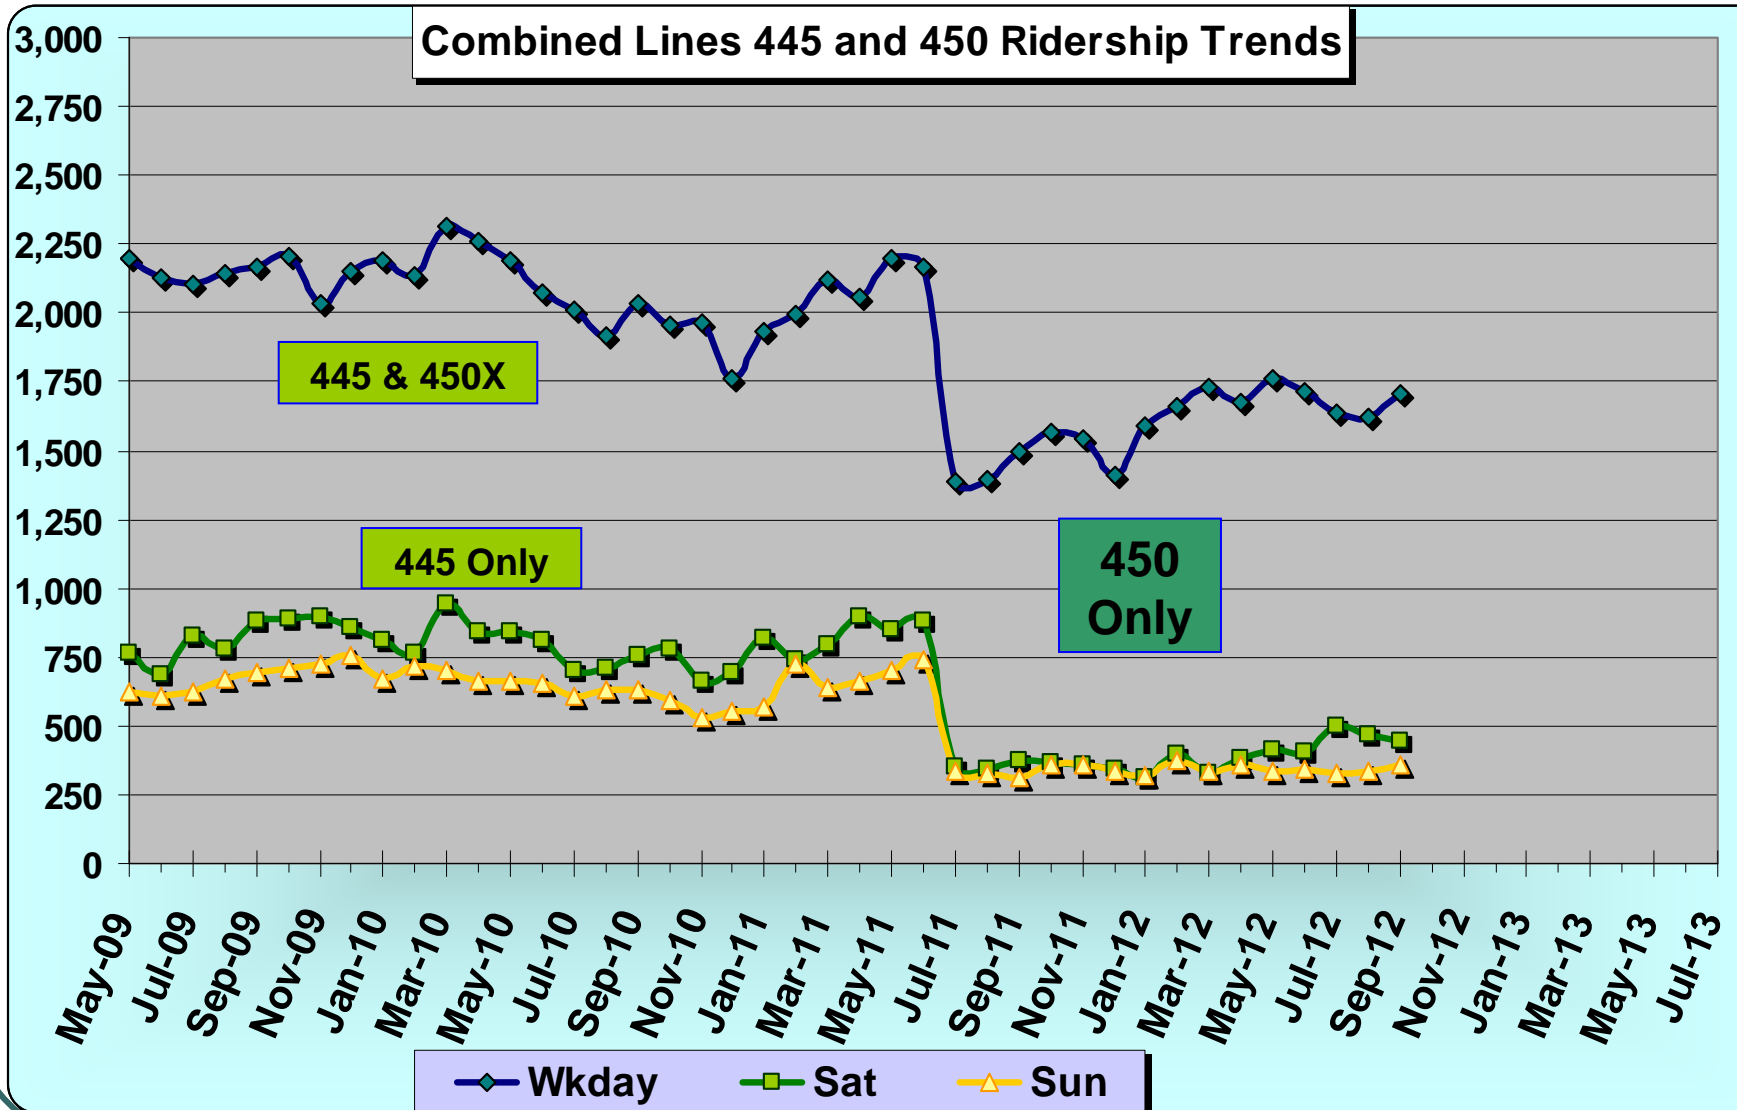

SBC Service Council November 2012 Meeting