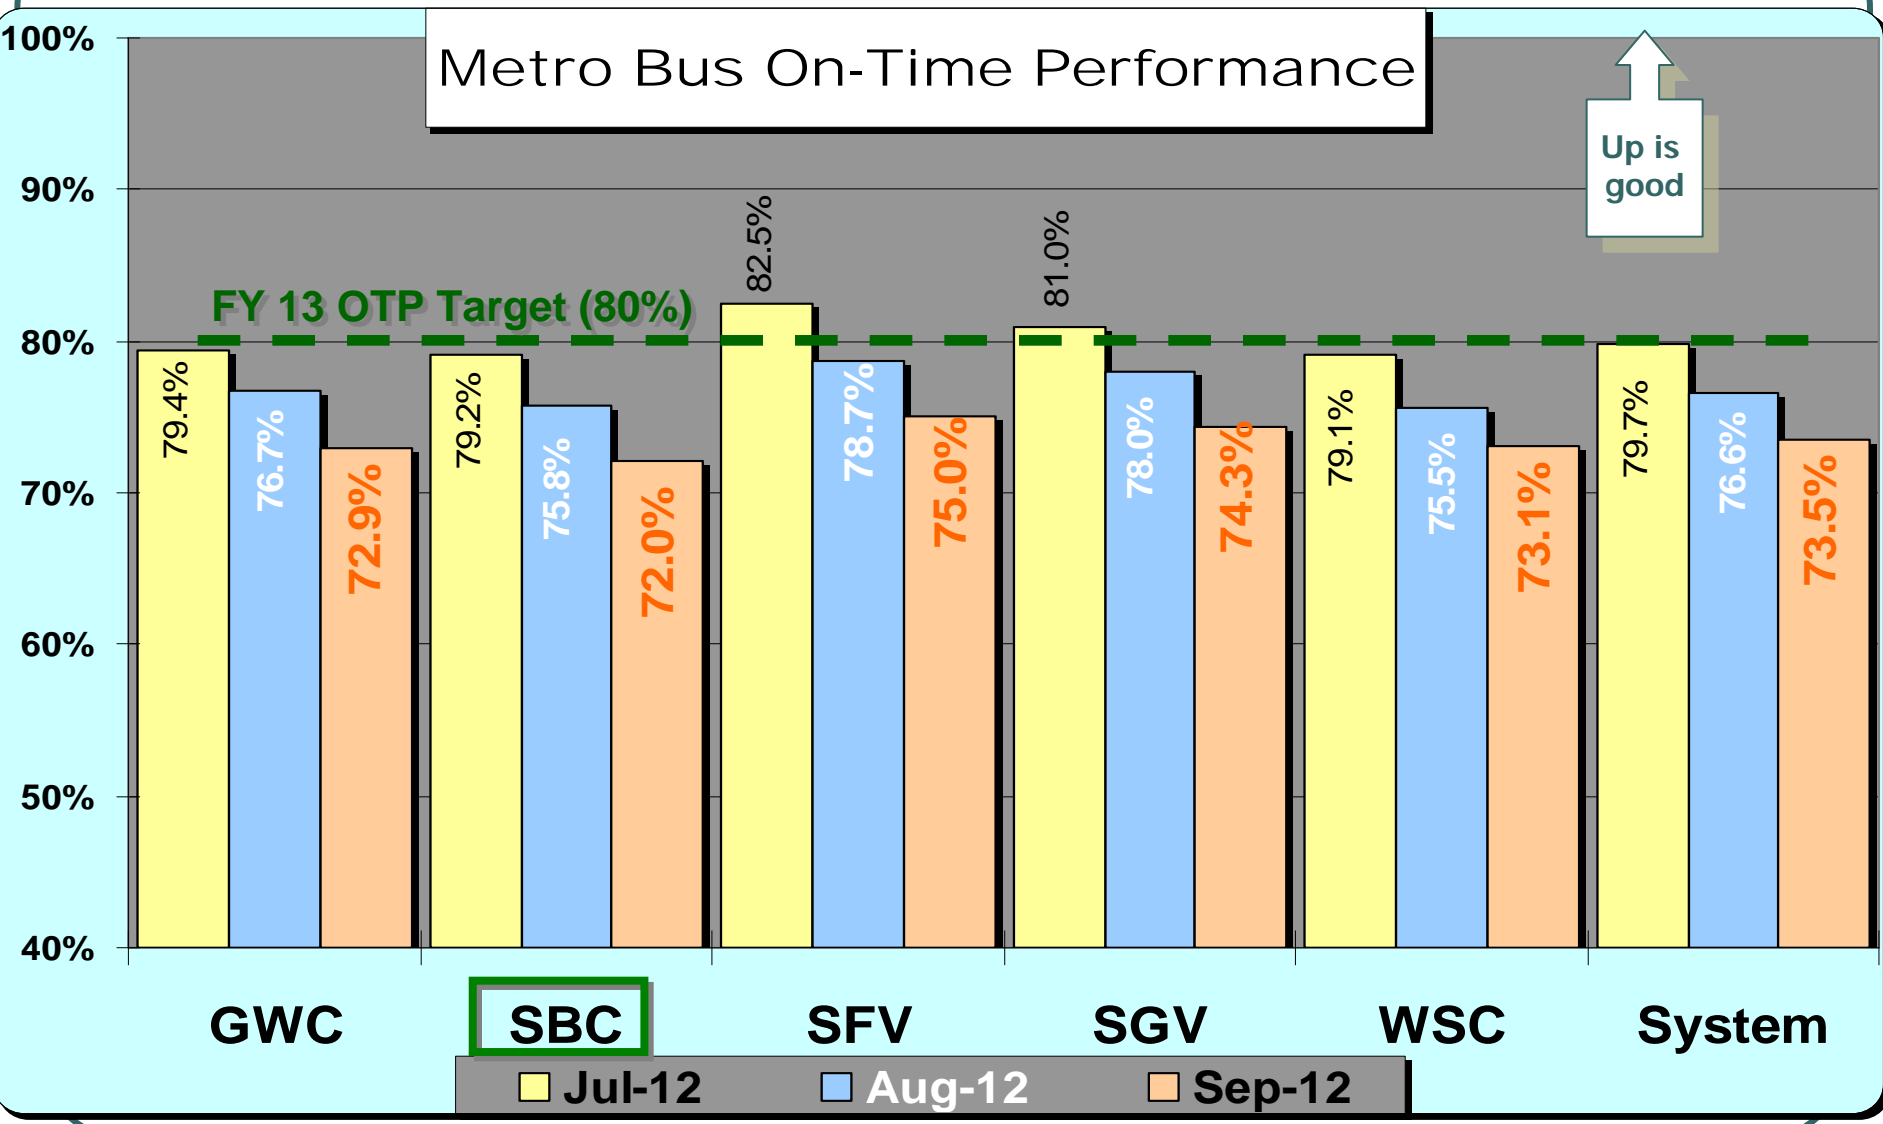

SBC Service Council November 2012 Meeting