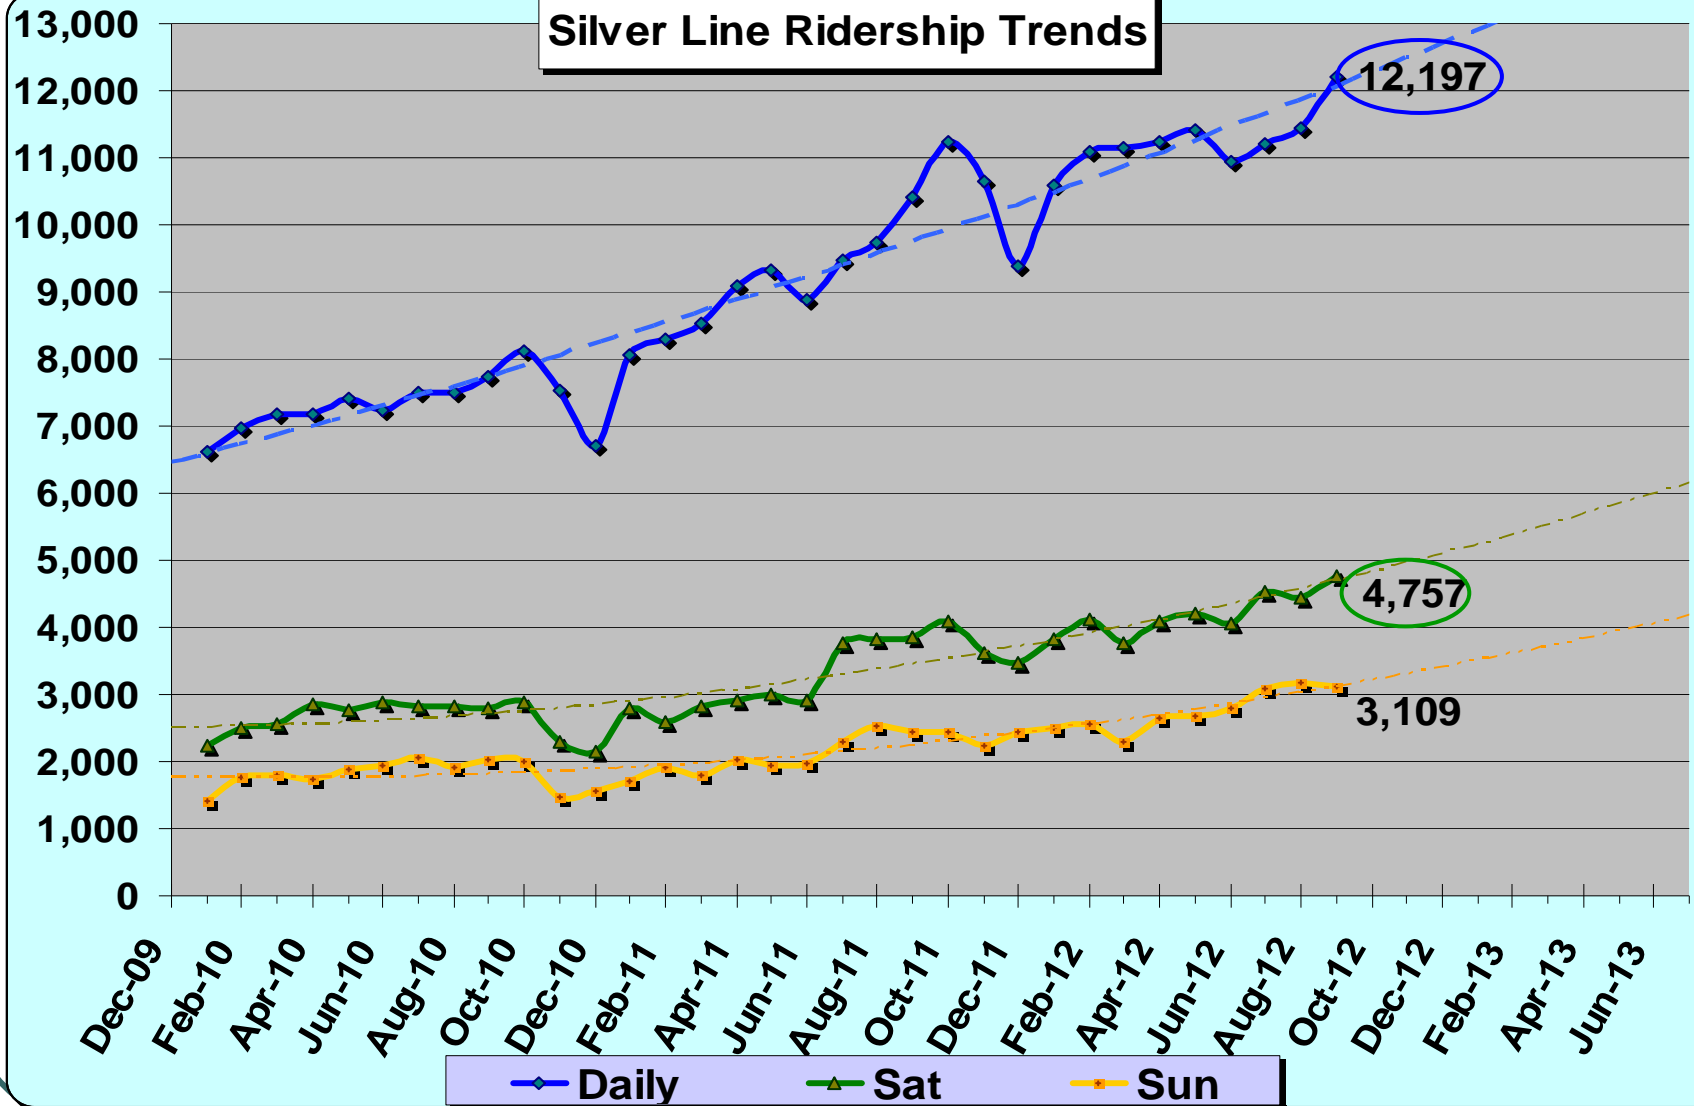

# SBC Service Council November 2012 Meeting

Silver Line Ridership Trends