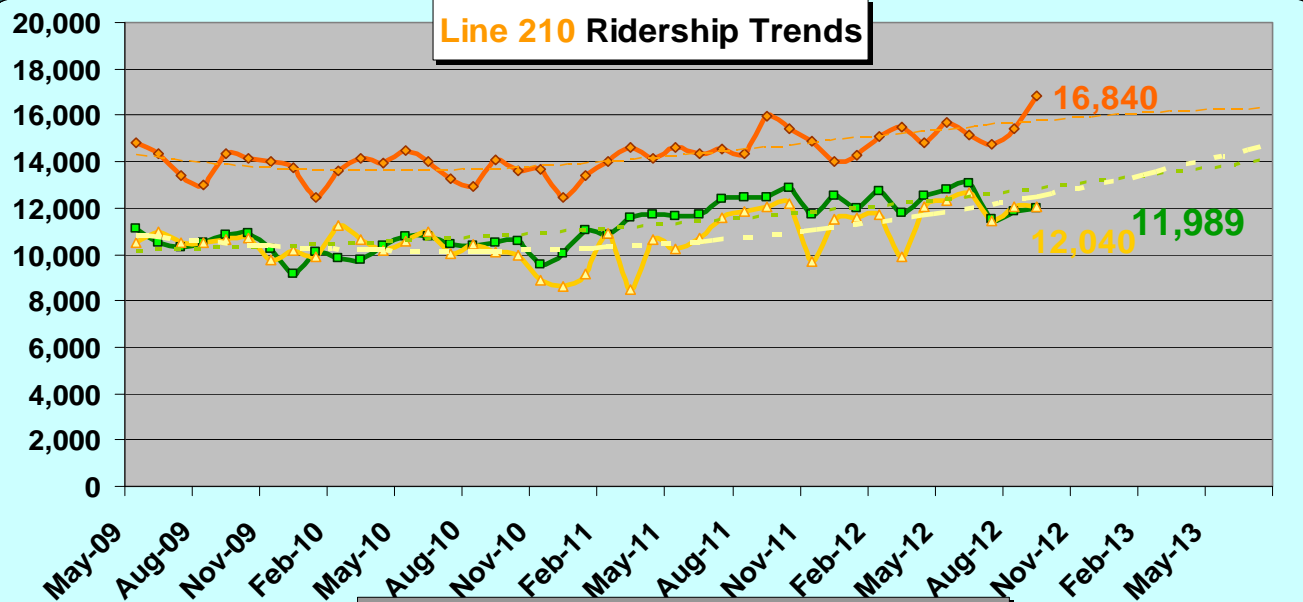

SBC Service Council November 2012 Meeting