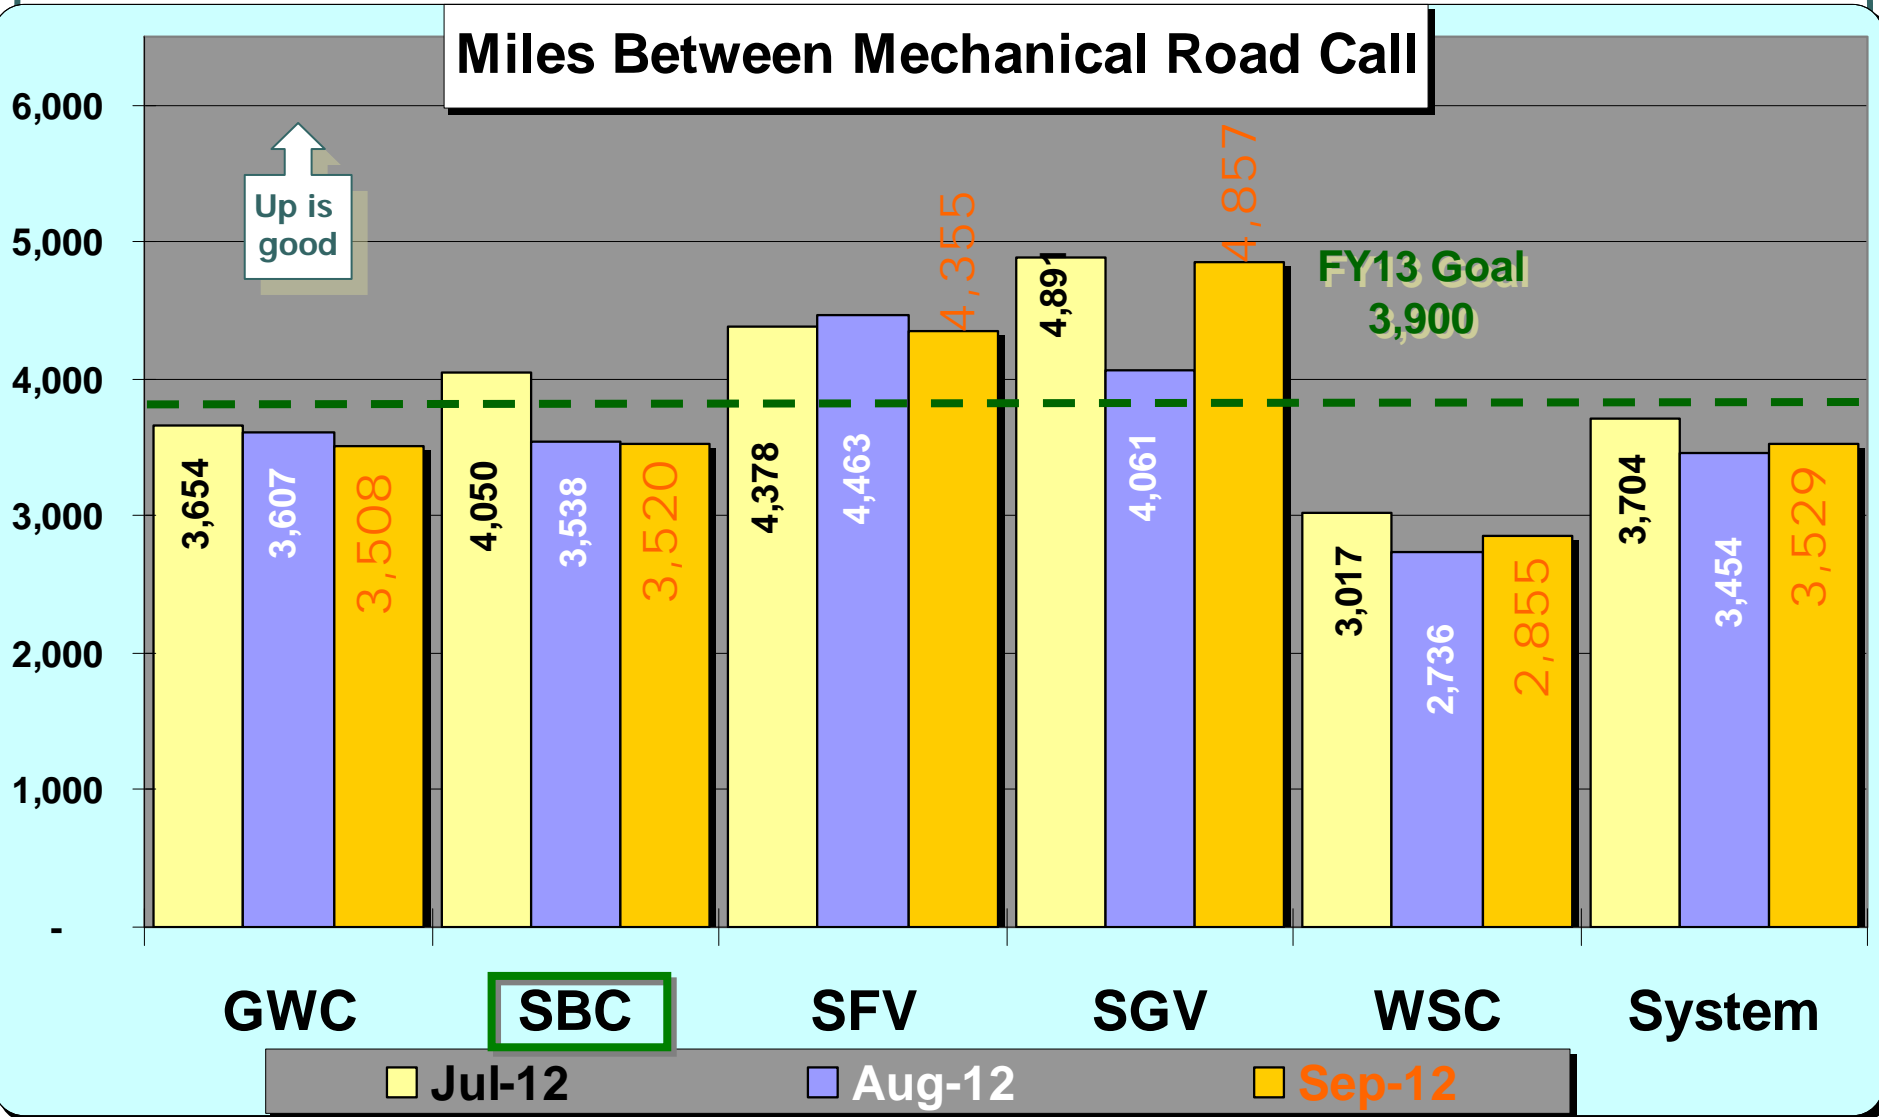

SBC Service Council November 2012 Meeting