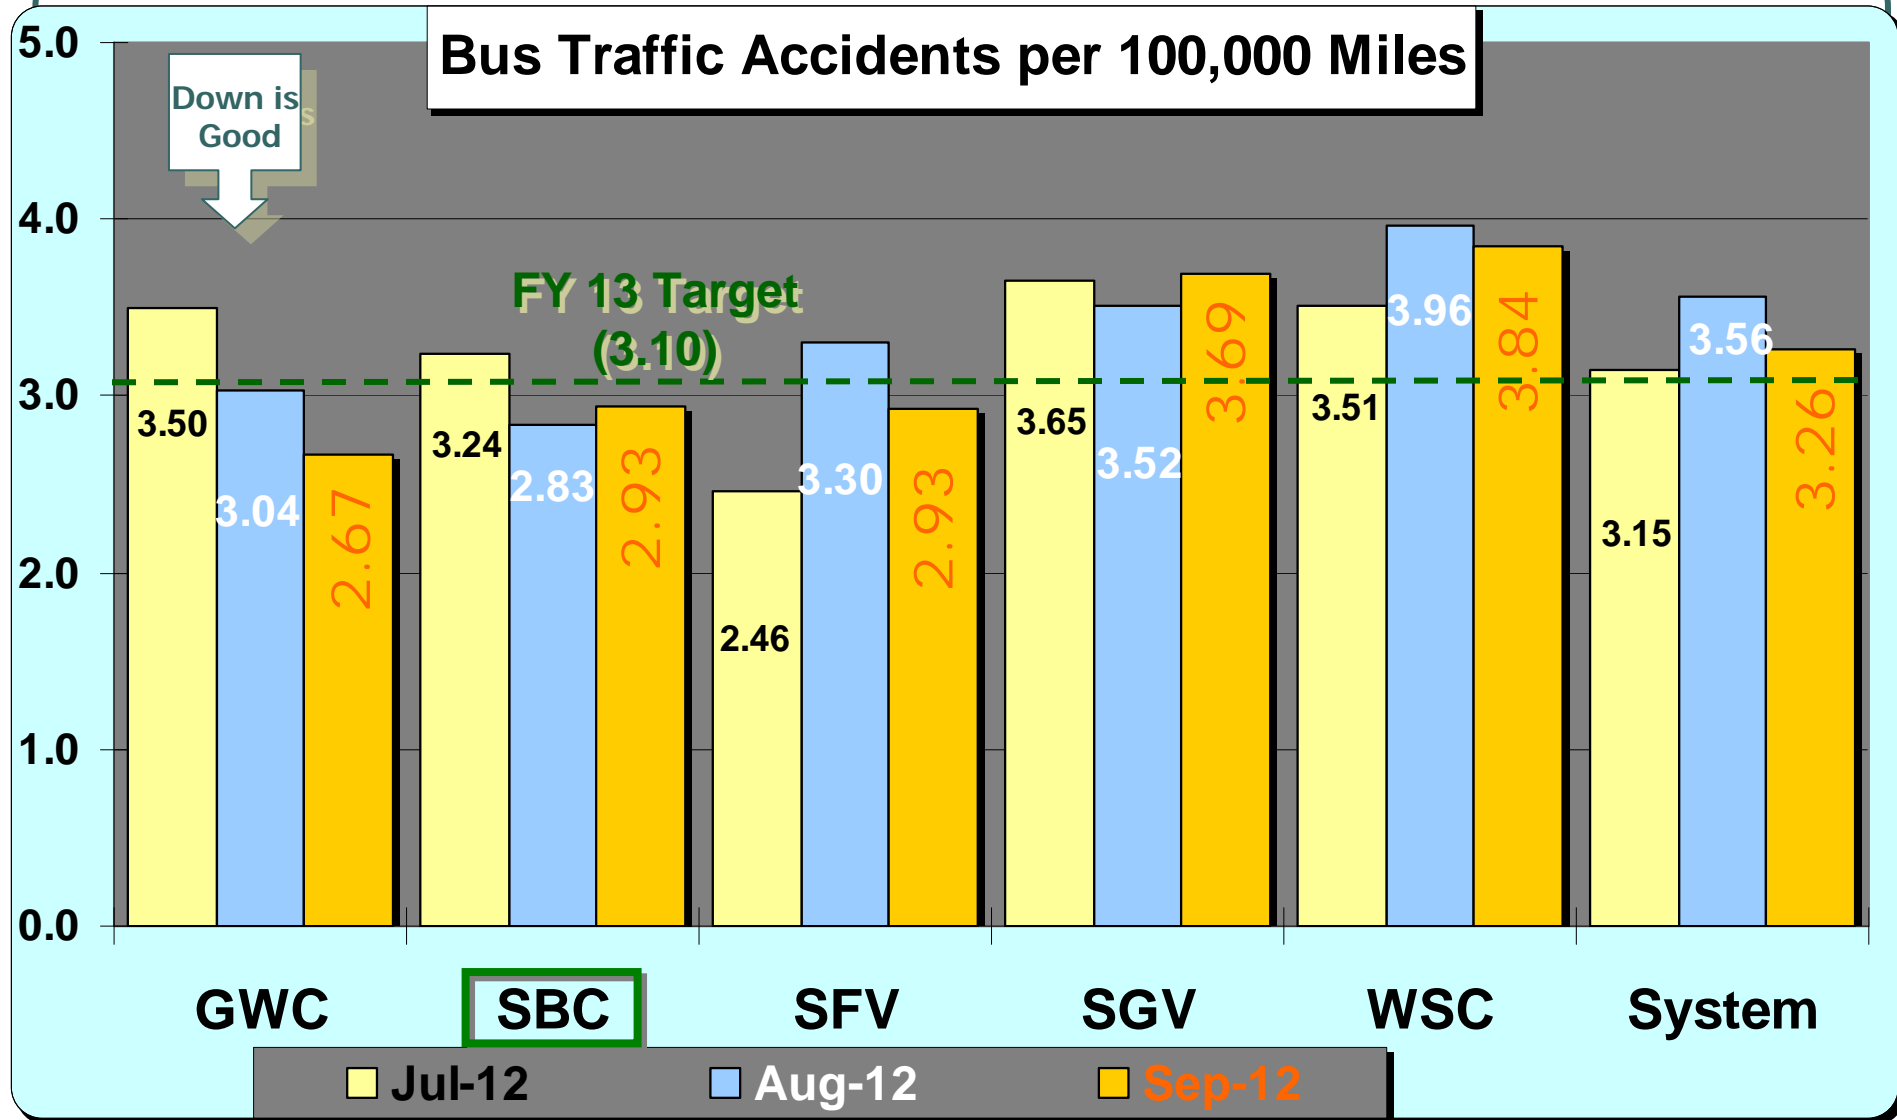

SBC Service Council November 2012 Meeting