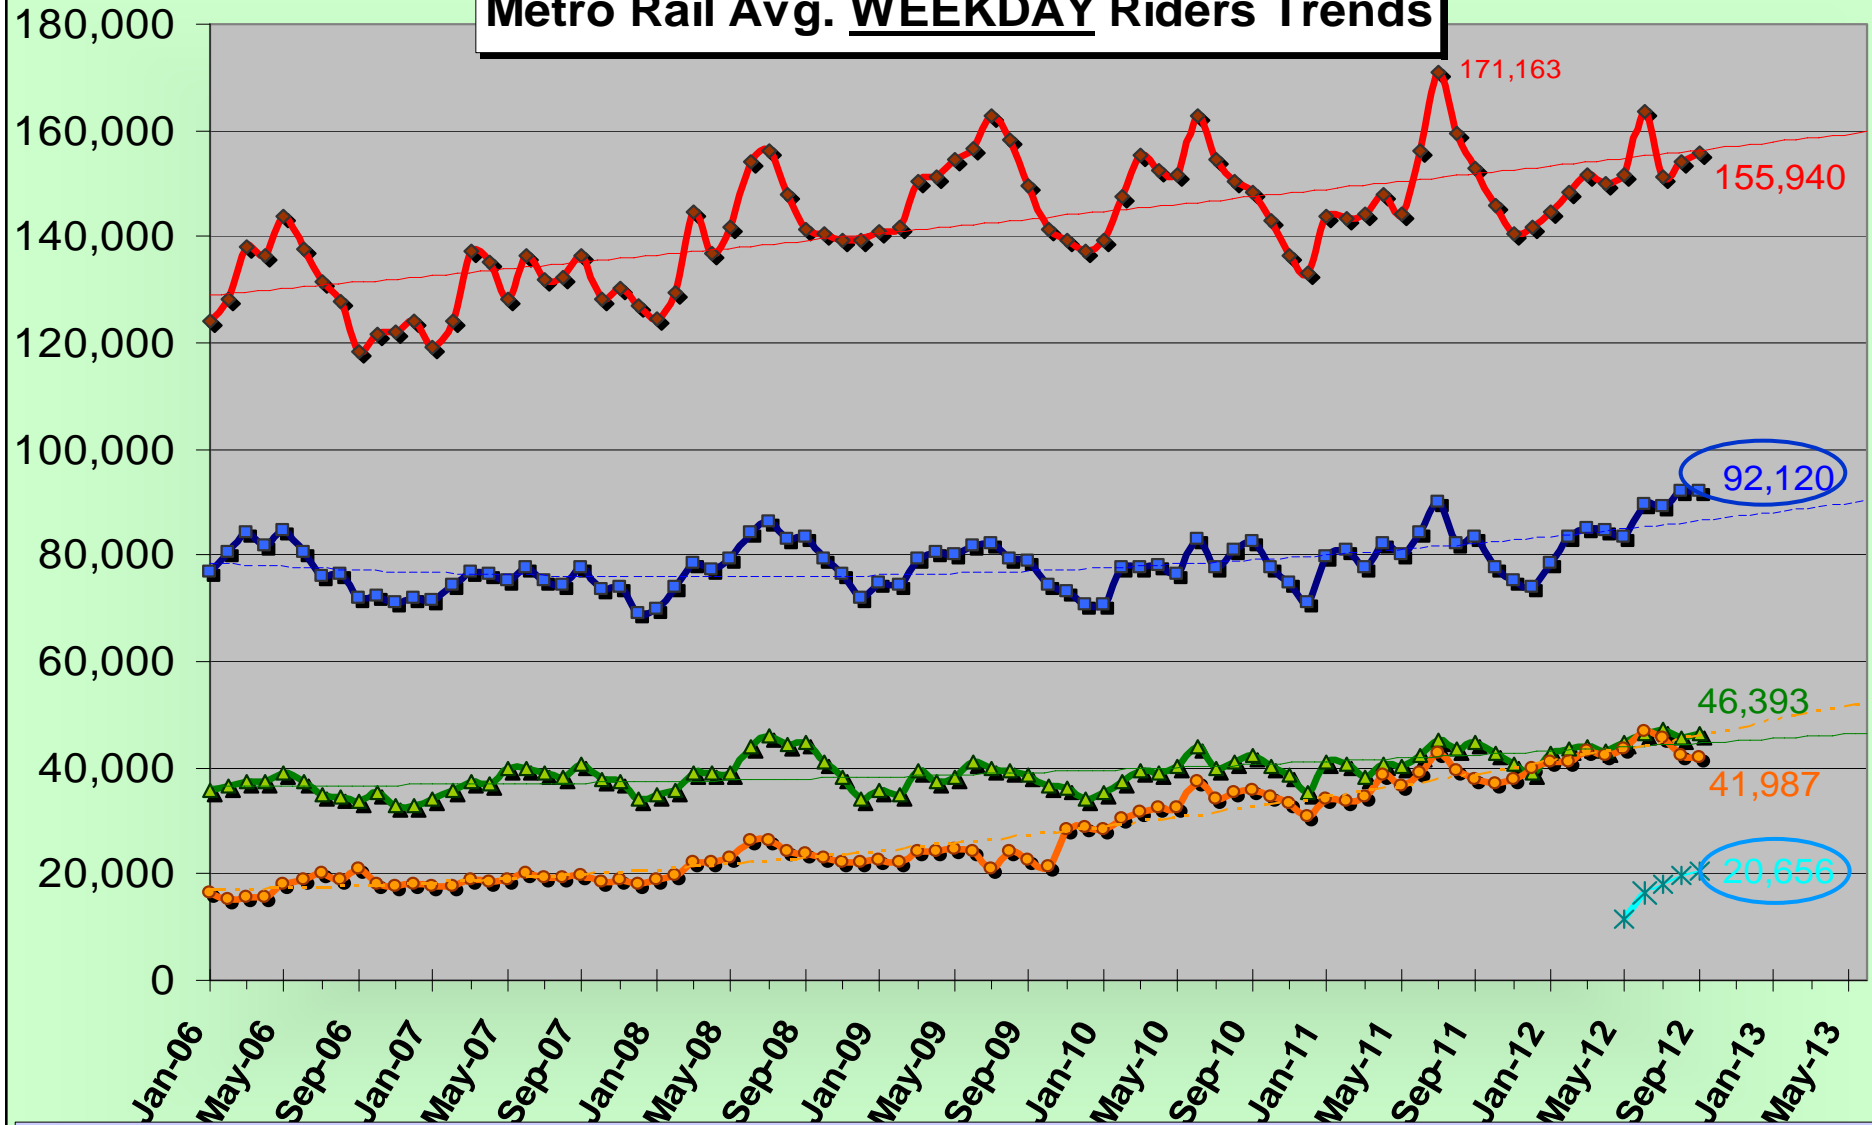

SBC Service Council November 2012 Meeting

Metro Rail Avg. WEEKDAY Riders Trends

- Red Line Wkday
- Blue Line Wkday.
- Green Line Wkday
- Gold Line Wkday
- Expo Line Wkday