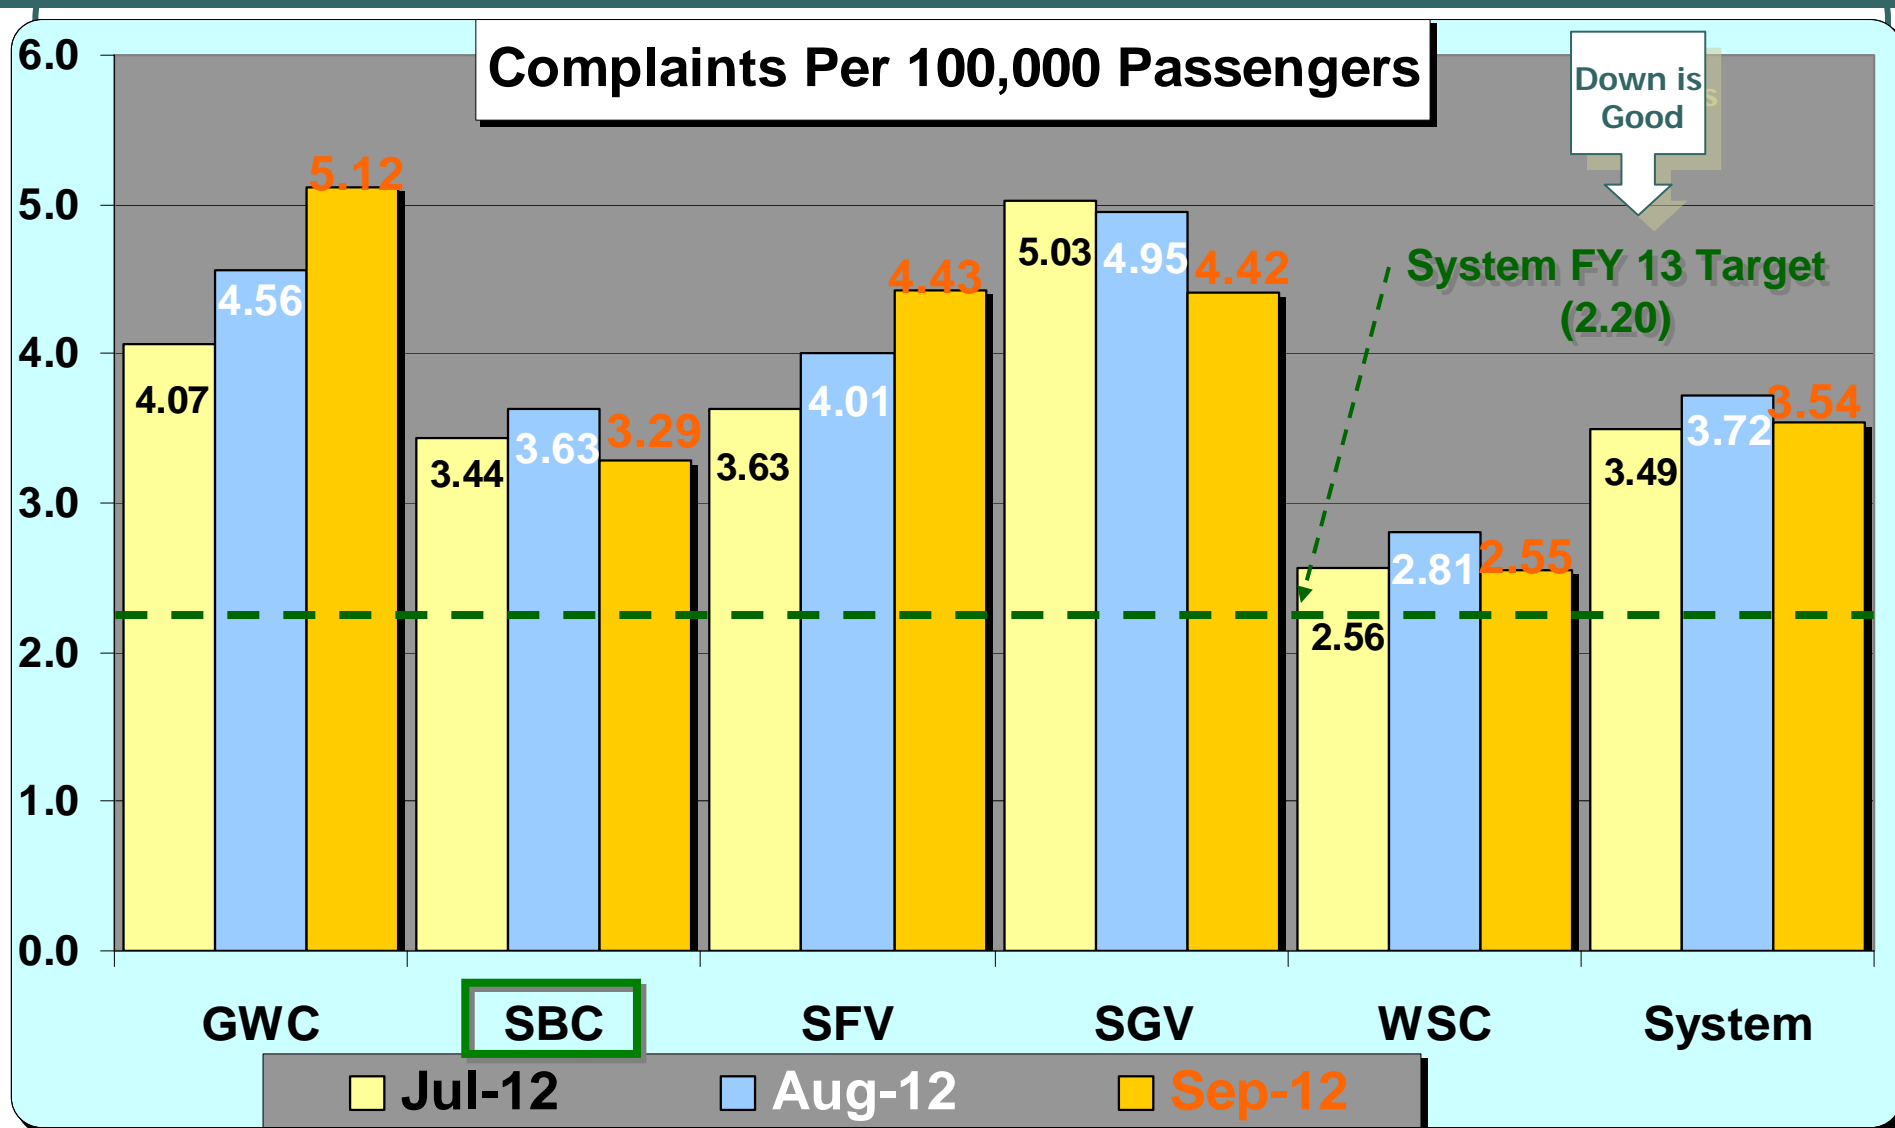

SBC Service Council November 2012 Meeting