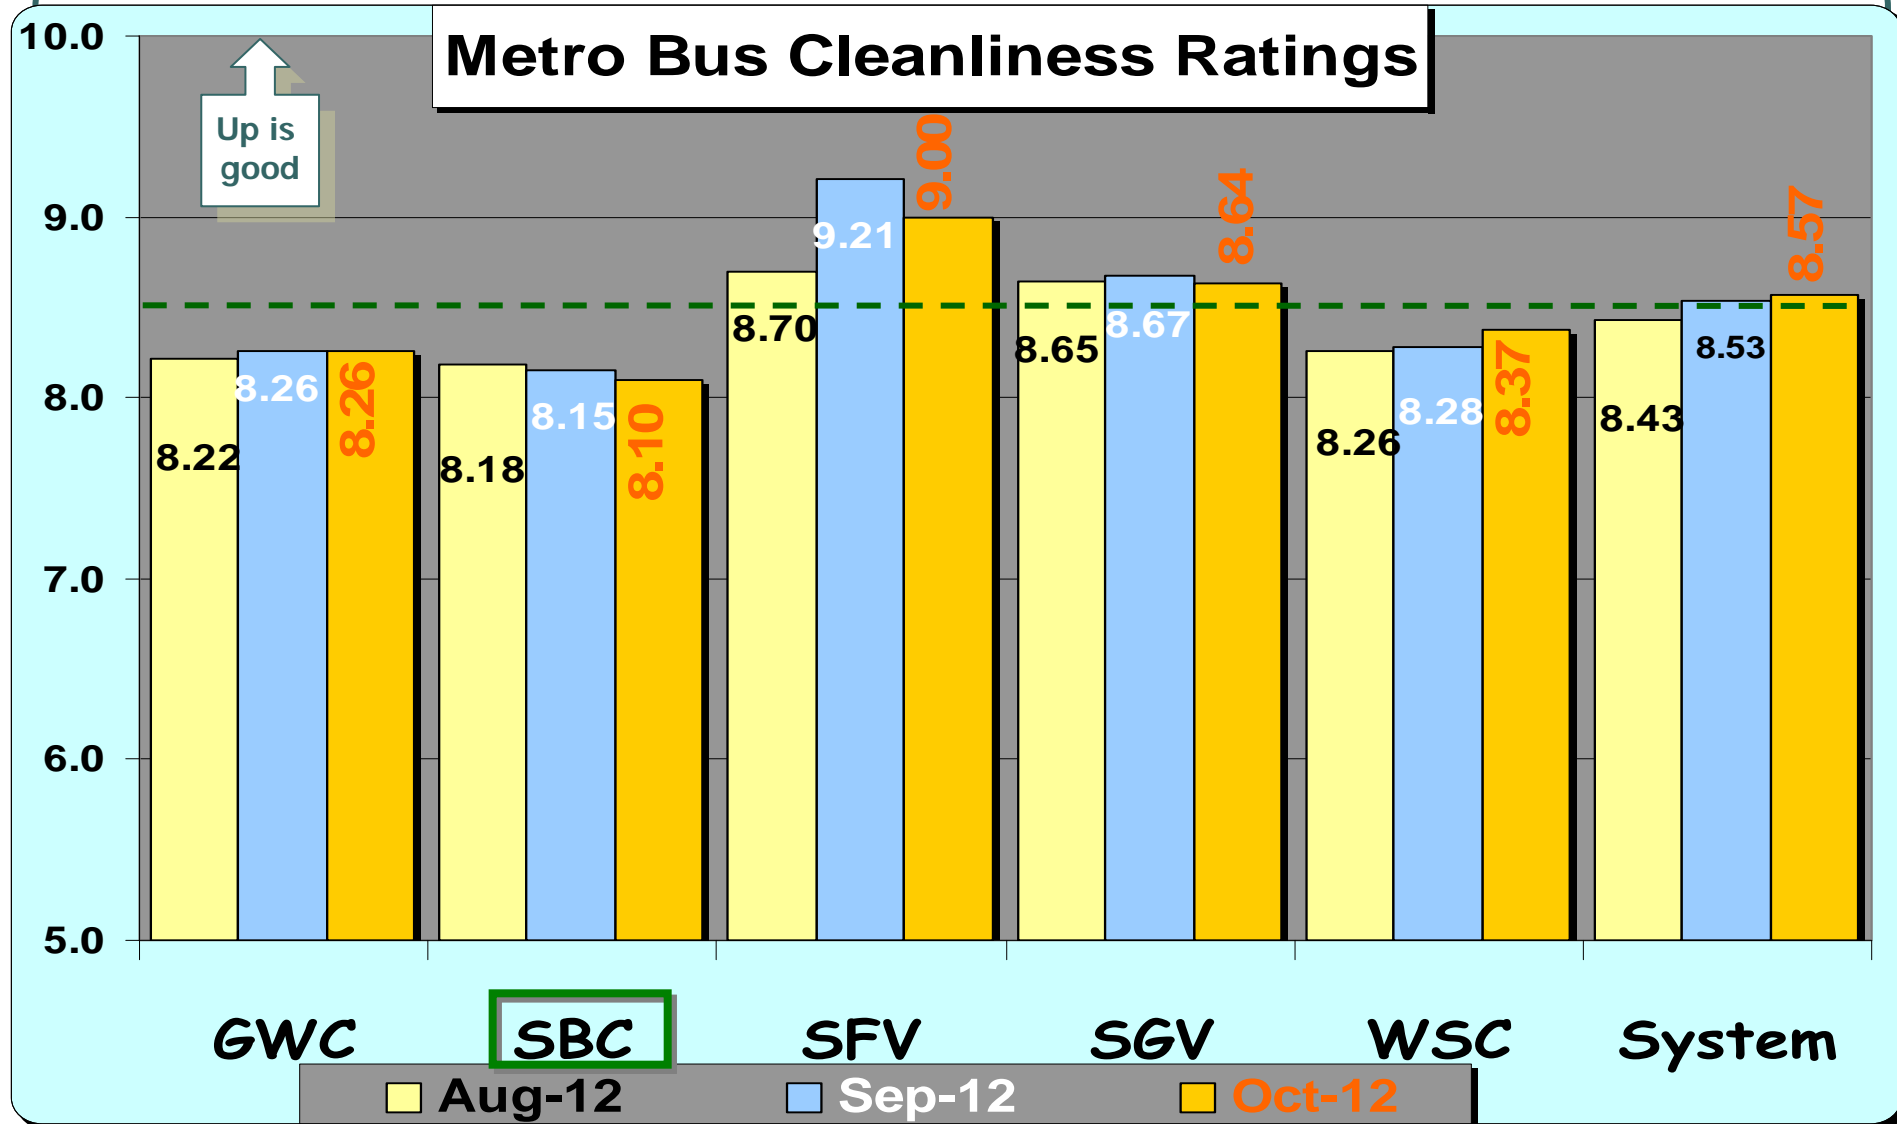

SBC Service Council November 2012 Meeting