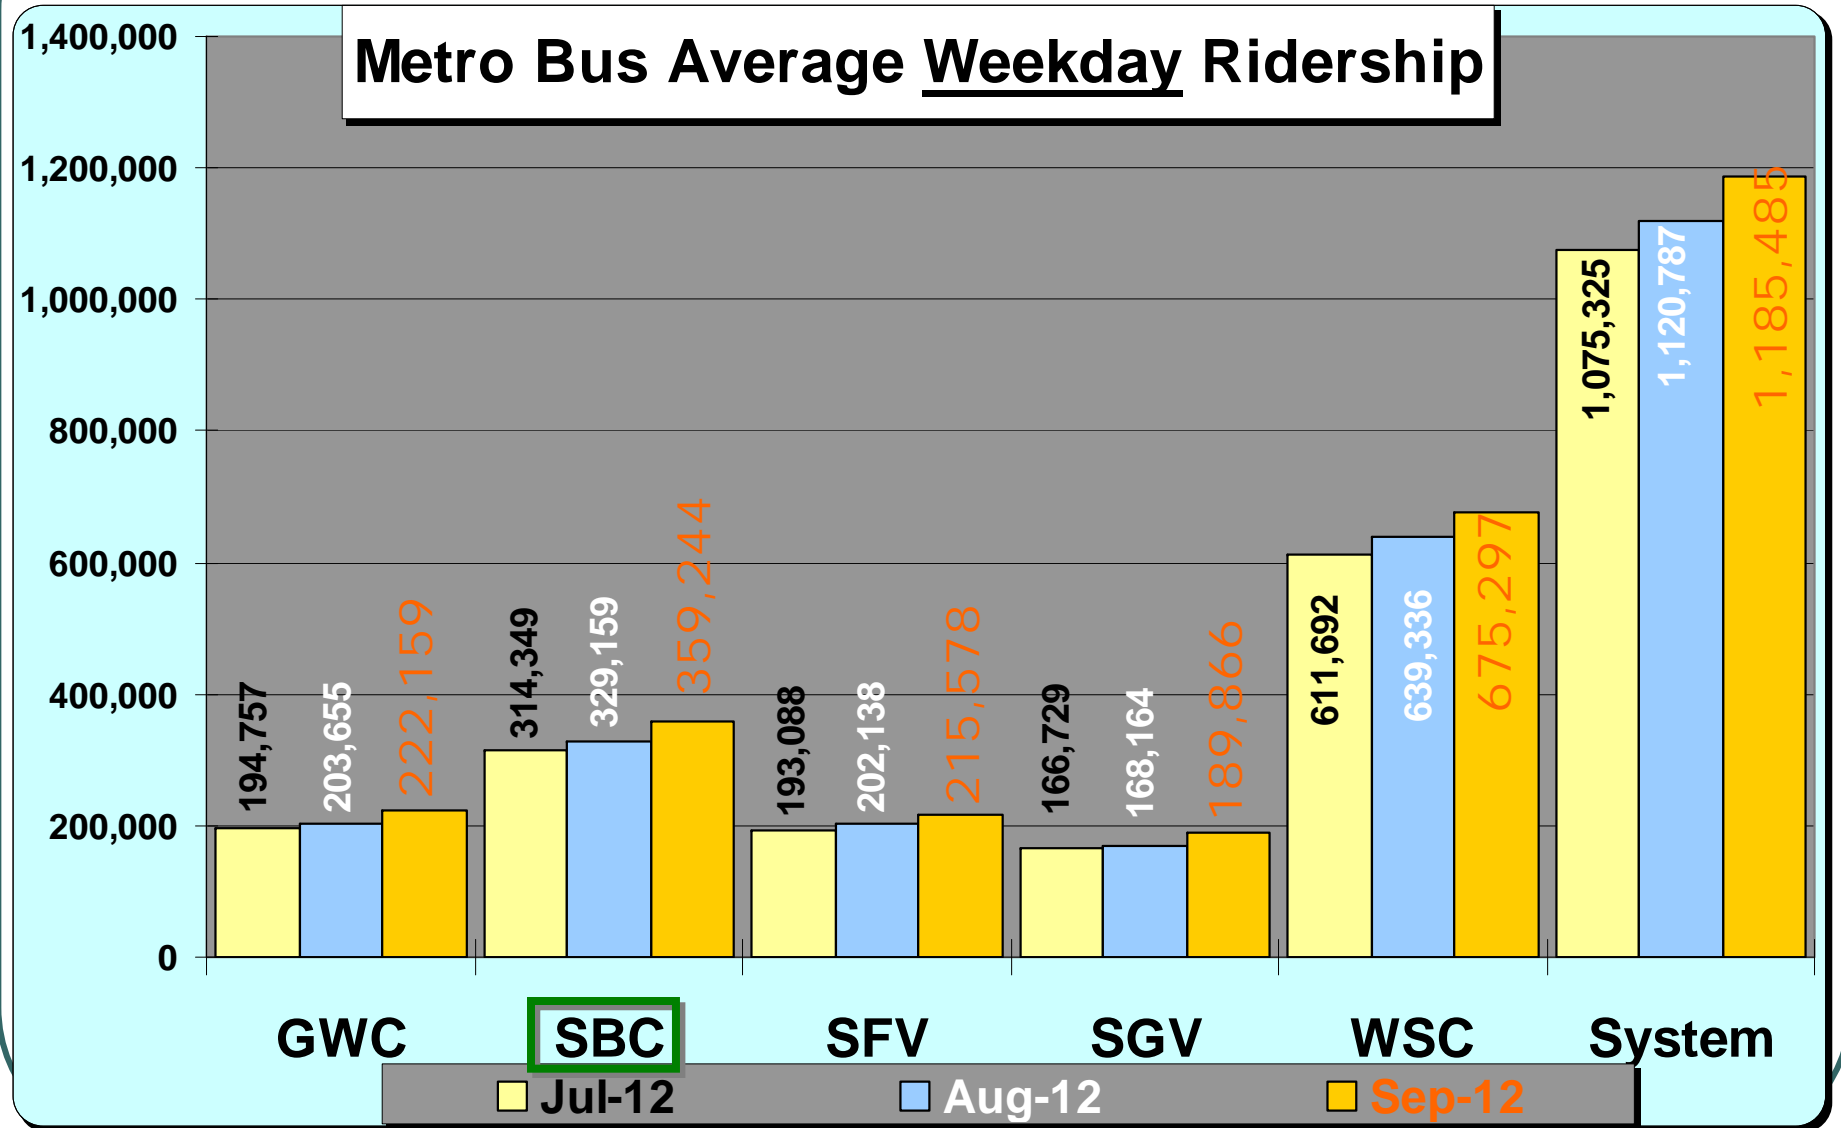

SBC Service Council November 2012 Meeting

SBC Service Council November 2012 Meeting

Bus Station Cleanliness Evaluation Scores

	Dec. 2011	Aug. 2012	Sept. 2012		
Bus Stations	Score	Score	Score	Dec. - Sept.	Grade
Artesia Blue Line Bus Sta.	7.4	7.4	8.5	1.1	B
Aviation Green Line Bus Sta.	6.1	8.4	7.5	1.4	C
Burbank Metrolink Bus Sta.	8.5	8.4	8.3	-0.2	B
Culver City (Fox Hills Mall)	7.6	7.5	7.4	-0.2	C
Cal State LA Busway Sta.	7.6	7.4	7.6	0.0	C
Cal State LA Local Bus Sta.	8.3	8.2	8.5	0.2	B
Del Amo Blue Line Bus Sta.	8.4	8.7	8.3	-0.1	B
El Monte Bus Sta.	7.5	7.1	7.4	-0.1	C
Harbor-Gateway Transit Ctr.	8.1	7.3	7.8	-0.3	C+
Inglewood Bus Sta.	8.4	8.1	8.0	-0.4	B-
LAX City Bus Sta.	5.3	7.7	8.2	2.9	B-
Norwalk Green Line Bus Sta.	7.2	7.8	8.1	0.9	B-
North Hollywood Red Line Bus Sta.	7.1	8.6	8.4	1.3	B
Patsaouras Bus Plaza	8.2	7.3	8.2	0.0	B
Pico-Rimpau Bus Ctr.	7.7	7.9	8.2	0.5	B-
Willowbrook-Rosa Park Bus Sta.	7.8	8.1	8.1	0.3	B-
South Bay Galleria Bus Ctr.	8.4	7.2	7.6	-0.8	C
Sierra Madre Gold Line Bus Sta.	7.2	8	8.1	0.9	B-
Universal Red Line Bus Sta.	6.5	8.7	8.7	2.2	B
Harbor/Century Fwys. Silver Line Sta.	8.2	7.4	7.7	-0.5	C
System Average	7.56	7.86	8.05	0.5	B-