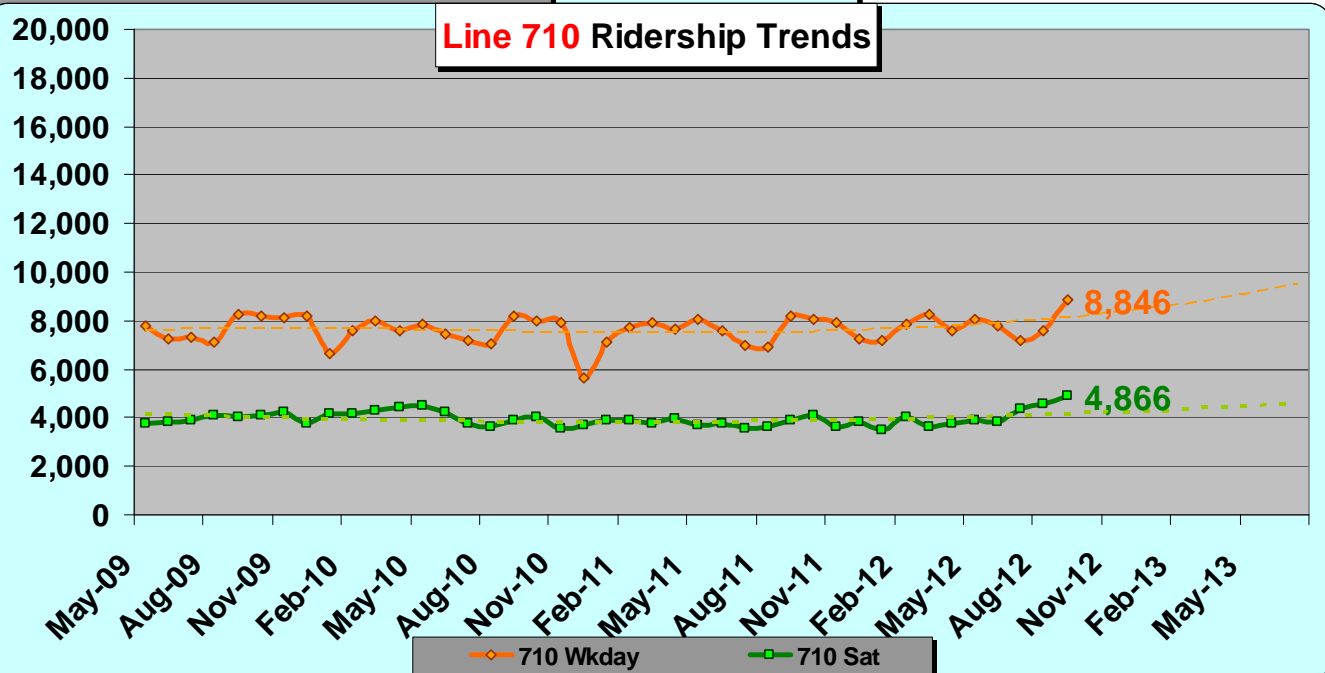

SBC Service Council November 2012 Meeting