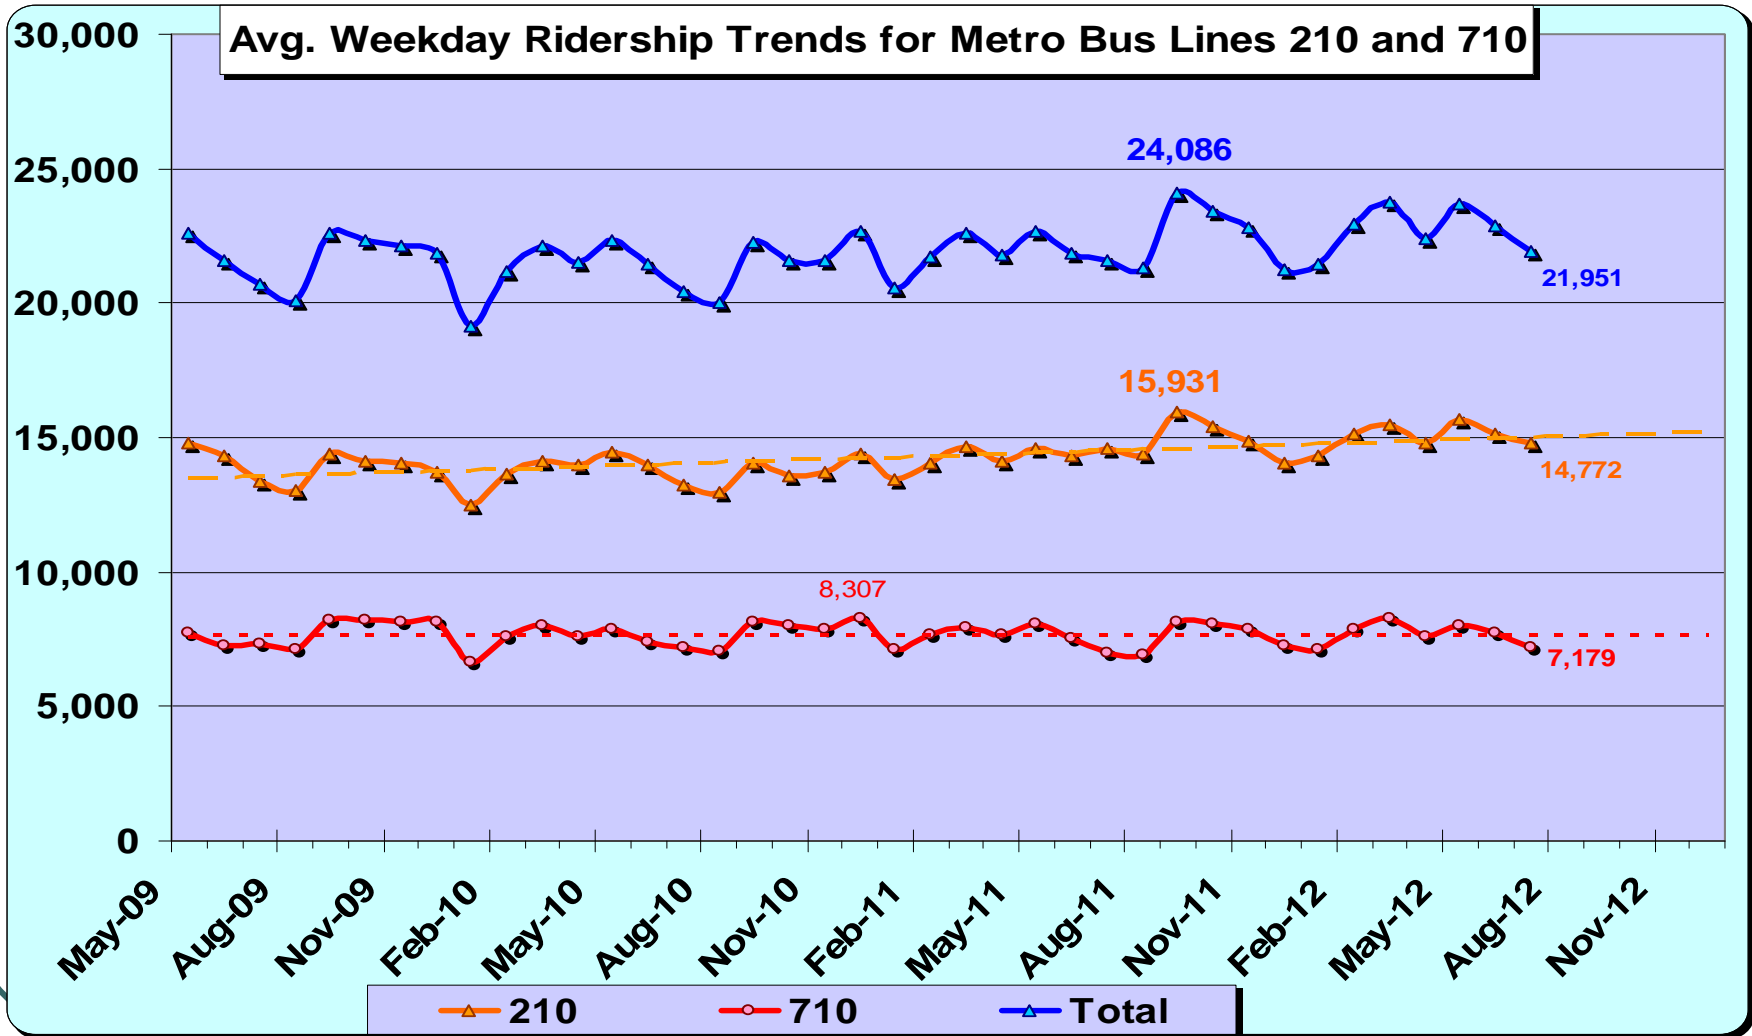

Silver Line Ridership Trends

SBC Service Council September 2012 Meeting

SBC Service Council September 2012 Meeting

SBC Service Council Study Lines 210 & 710

SBC Service Council September 2012 Meeting

Metro Rail Avg. WEEKDAY Riders Trends