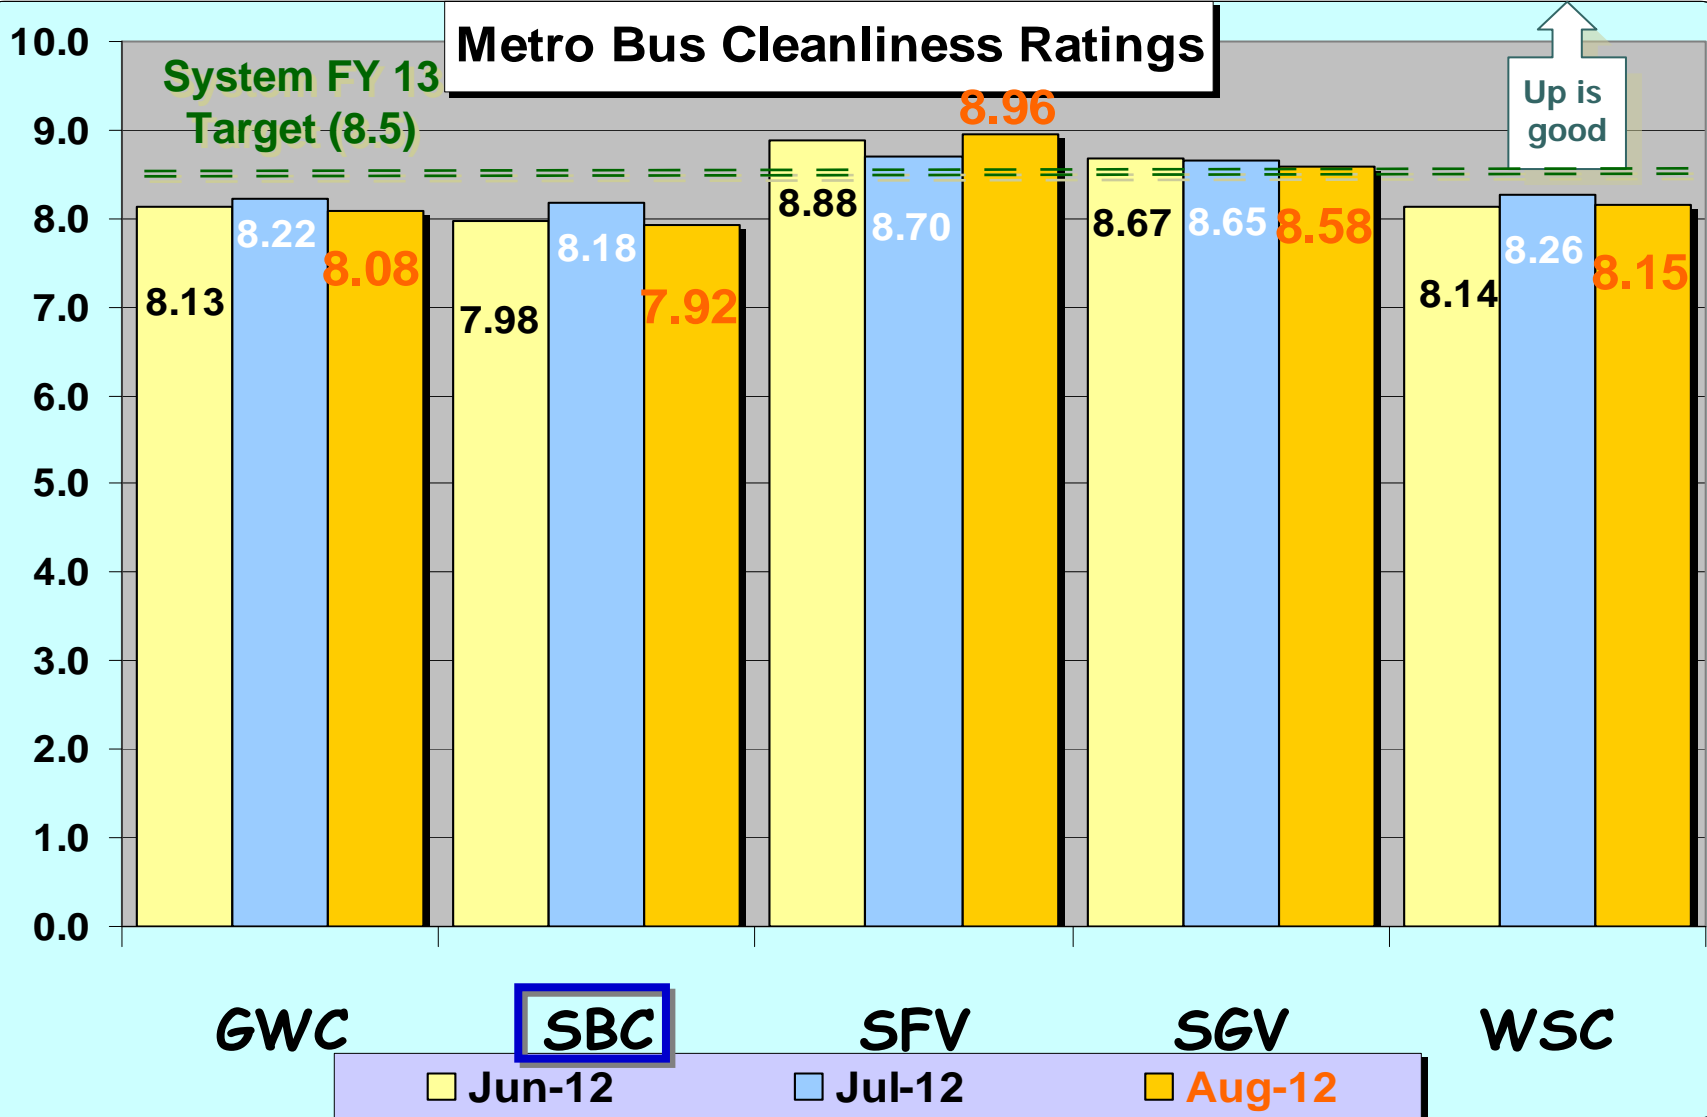

*Metro South Bay Cities
Service Council
September 14, 2012 Meeting*

Performance Report on
July 2012 Service

SBC Service Council September 2012 Meeting

SBC Service Council September 2012 Meeting

SBC Service Council September 2012 Meeting

SBC Service Council September 2012 Meeting

SBC Service Council September 2012 Meeting

SBC Service Council September 2012 Meeting

**Metro Bus Monthly Ridership
in Millions**

SBC Service Council September 2012 Meeting

Silver Line Ridership Trends

SBC Service Council September 2012 Meeting

SBC Service Council September 2012 Meeting

SBC Service Council Study Lines 210 & 710

SBC Service Council September 2012 Meeting

Metro Rail Avg. WEEKDAY Riders Trends

SBC Service Council September 2012 Meeting

Bus Station Cleanliness Evaluation Scores

	Dec. 2011	Aug. 2012	Change		
Bus Stations Evaluated	Score	Score	Latest - Earliest	Grade	Agency
Artesia Blue Line Bus Sta.	7.4	7.4	0.0	C	Metro
Aviation Green Line Bus Sta.	6.1	8.4	2.4	B	Metro
Burbank Metrolink Bus Sta.	8.5	8.4	-0.1	B	Burbank
Culver City Sta.	7.6	7.5	-0.1	C	Culver City
Cal State LA Busway Sta.	7.6	7.4	-0.2	C	Metro
Cal State LA Local Bus Sta.	8.3	8.2	-0.1	B-	LADOT
Del Amo Blue Line Bus Sta.	8.4	8.7	0.3	B+	Metro
El Monte Bus Sta.	7.5	7.1	-0.4	C-	Metro
Harbor-Gateway Transit Ctr.	8.1	7.3	-0.8	C	Metro
Inglewood Bus Sta.	8.4	8.1	-0.3	B-	Inglewood
LAX City Bus Sta.	5.3	7.7	2.5	C	Metro
Norwalk Green Line Bus Sta.	7.2	7.8	0.6	C+	Metro
North Hollywood Red Line Bus Sta.	7.1	8.6	1.5	B	Metro
Patsaouras Bus Plaza	8.2	7.3	-0.9	C	Metro
Pico-Rimpau Bus Ctr.	7.7	7.9	0.2	C+	Metro
Rosa Parks Bus Sta.	7.8	8.1	0.3	B-	Metro
South Bay Galleria Bus Ctr.	8.4	7.2	-1.1	C-	Redondo Beach
Sierra Madre Gold Line Bus Sta.	7.2	8.0	0.8	B-	Metro
Universal Red Line Bus Sta.	6.5	8.7	2.2	B	Metro
Harbor-Century Fwy, Silver Line Sta.	8.2	7.4	-0.8	C	Metro
	7.56	7.86	0.30	C+	AVG.