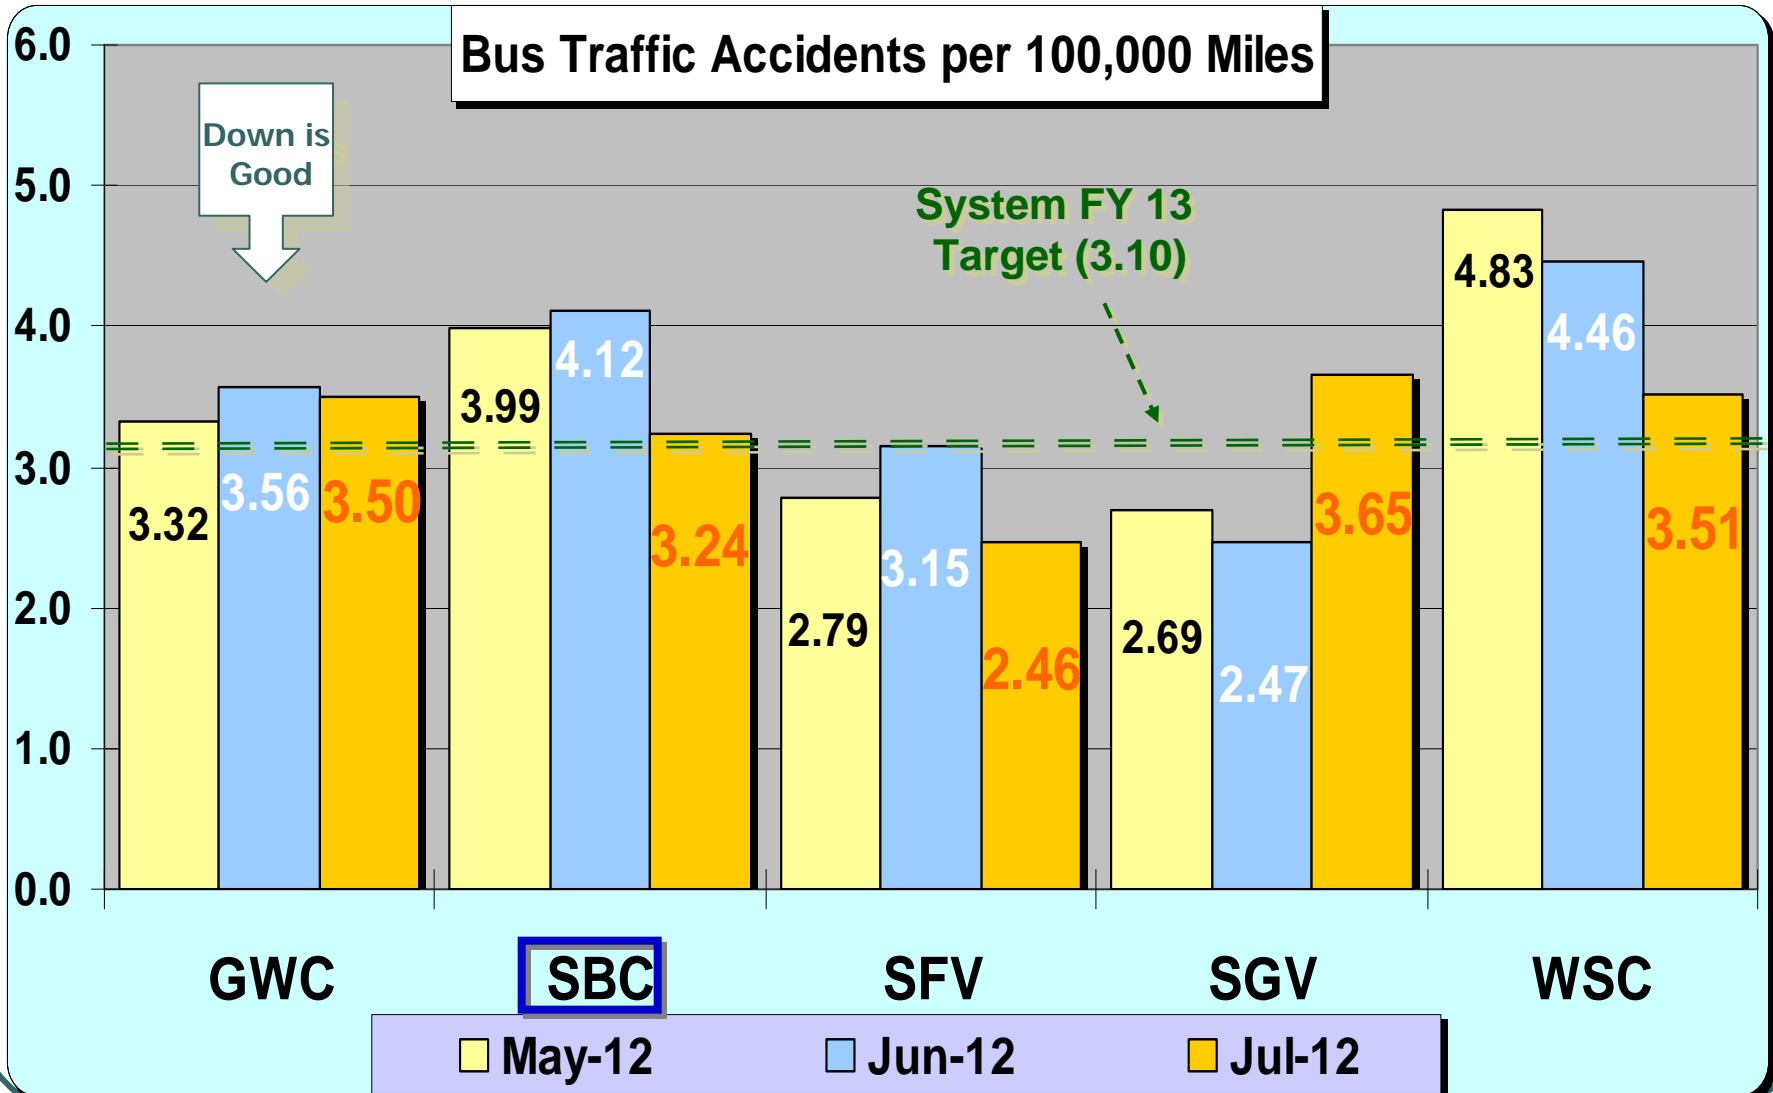

*Metro South Bay Cities
Service Council
September 14, 2012 Meeting*

Performance Report on
July 2012 Service

SBC Service Council September 2012 Meeting

SBC Service Council September 2012 Meeting

SBC Service Council September 2012 Meeting

SBC Service Council September 2012 Meeting

SBC Service Council September 2012 Meeting

SBC Service Council September 2012 Meeting

**Metro Bus Monthly Ridership
in Millions**

SBC Service Council September 2012 Meeting

Silver Line Ridership Trends

SBC Service Council September 2012 Meeting

SBC Service Council September 2012 Meeting

SBC Service Council Study Lines 210 & 710

SBC Service Council September 2012 Meeting

Metro Rail Avg. WEEKDAY Riders Trends

SBC Service Council September 2012 Meeting

Bus Station Cleanliness Evaluation Scores

	Dec. 2011	Aug. 2012	Change		
Bus Stations Evaluated	Score	Score	Latest - Earliest	Grade	Agency
Artesia Blue Line Bus Sta.	7.4	7.4	0.0	C	Metro
Aviation Green Line Bus Sta.	6.1	8.4	2.4	B	Metro
Burbank Metrolink Bus Sta.	8.5	8.4	-0.1	B	Burbank
Culver City Sta.	7.6	7.5	-0.1	C	Culver City
Cal State LA Busway Sta.	7.6	7.4	-0.2	C	Metro
Cal State LA Local Bus Sta.	8.3	8.2	-0.1	B-	LADOT
Del Amo Blue Line Bus Sta.	8.4	8.7	0.3	B+	Metro
El Monte Bus Sta.	7.5	7.1	-0.4	C-	Metro
Harbor-Gateway Transit Ctr.	8.1	7.3	-0.8	C	Metro
Inglewood Bus Sta.	8.4	8.1	-0.3	B-	Inglewood
LAX City Bus Sta.	5.3	7.7	2.5	C	Metro
Norwalk Green Line Bus Sta.	7.2	7.8	0.6	C+	Metro
North Hollywood Red Line Bus Sta.	7.1	8.6	1.5	B	Metro
Patsaouras Bus Plaza	8.2	7.3	-0.9	C	Metro
Pico-Rimpau Bus Ctr.	7.7	7.9	0.2	C+	Metro
Rosa Parks Bus Sta.	7.8	8.1	0.3	B-	Metro
South Bay Galleria Bus Ctr.	8.4	7.2	-1.1	C-	Redondo Beach
Sierra Madre Gold Line Bus Sta.	7.2	8.0	0.8	B-	Metro
Universal Red Line Bus Sta.	6.5	8.7	2.2	B	Metro
Harbor-Century Fwy, Silver Line Sta.	8.2	7.4	-0.8	C	Metro
	7.56	7.86	0.30	C+	AVG.