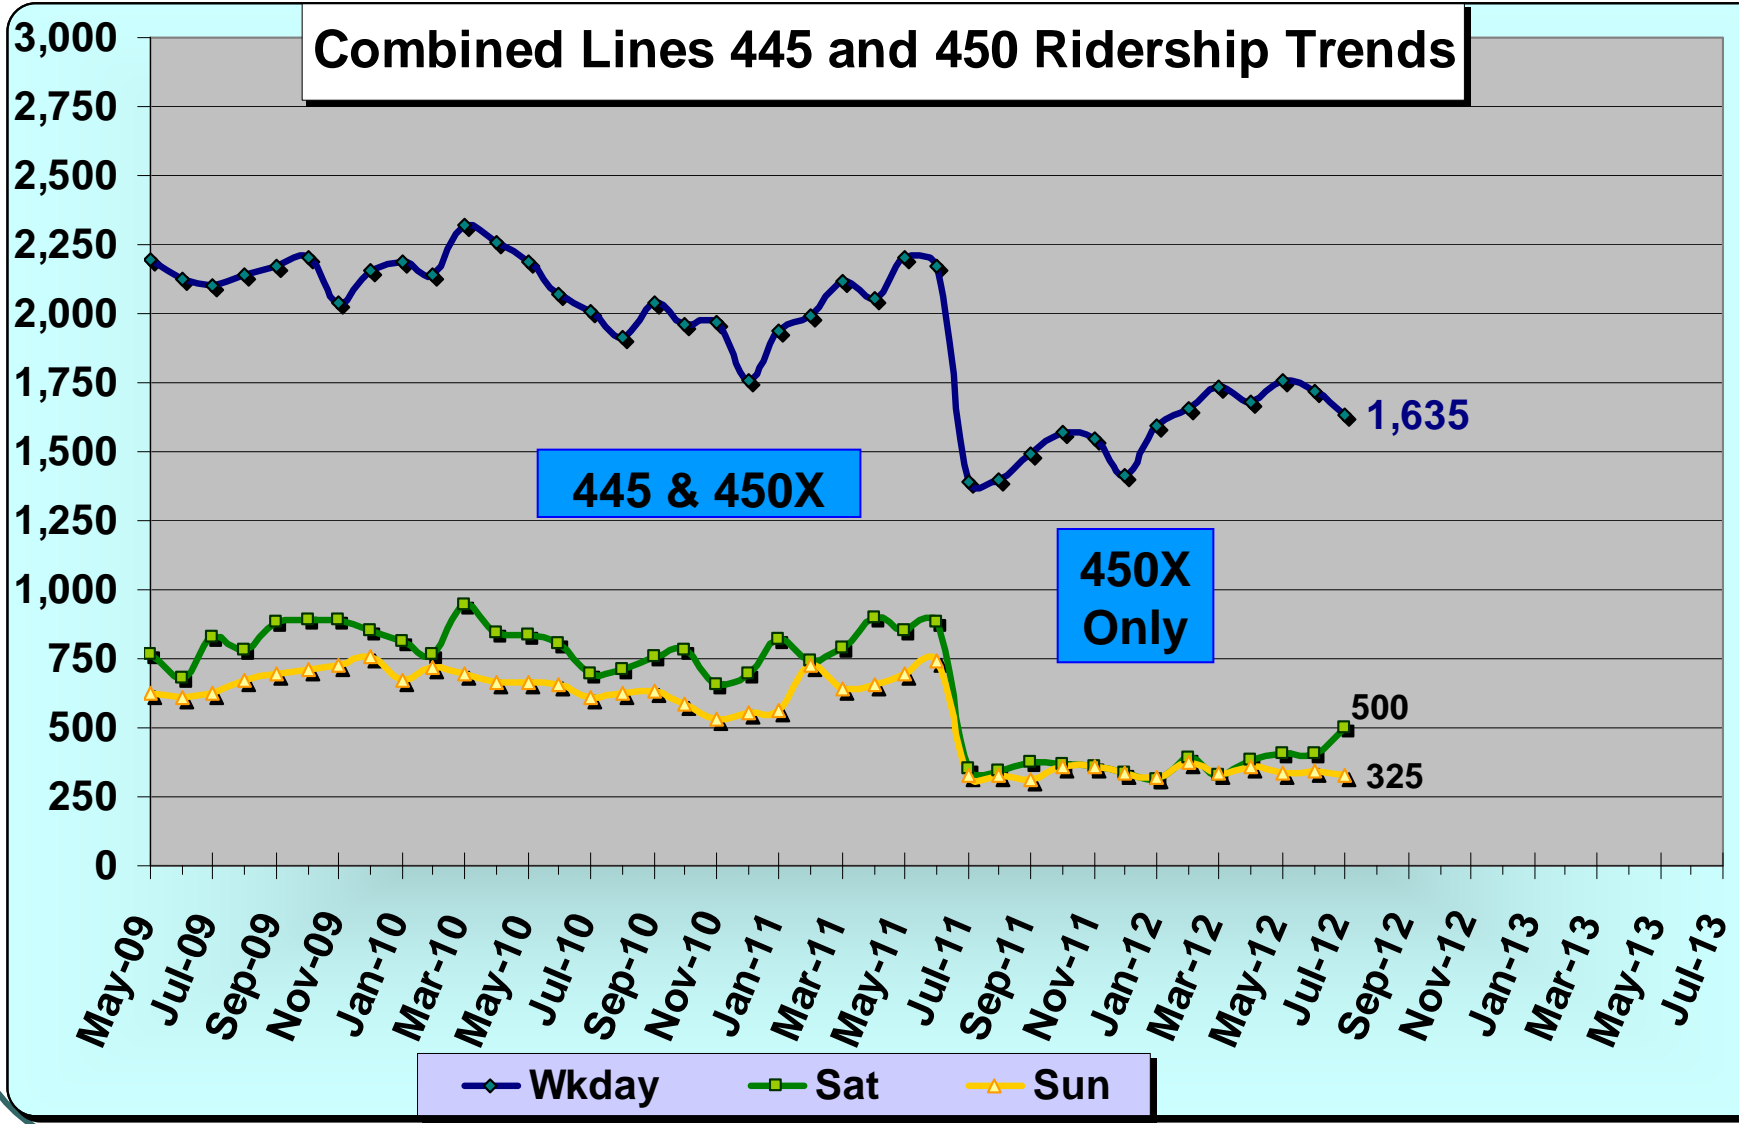

SBC Service Council September 2012 Meeting

SBC Service Council September 2012 Meeting

SBC Service Council September 2012 Meeting

**Metro Bus Monthly Ridership
in Millions**

SBC Service Council September 2012 Meeting

Silver Line Ridership Trends

SBC Service Council September 2012 Meeting

SBC Service Council September 2012 Meeting

SBC Service Council Study Lines 210 & 710

SBC Service Council September 2012 Meeting

Metro Rail Avg. WEEKDAY Riders Trends