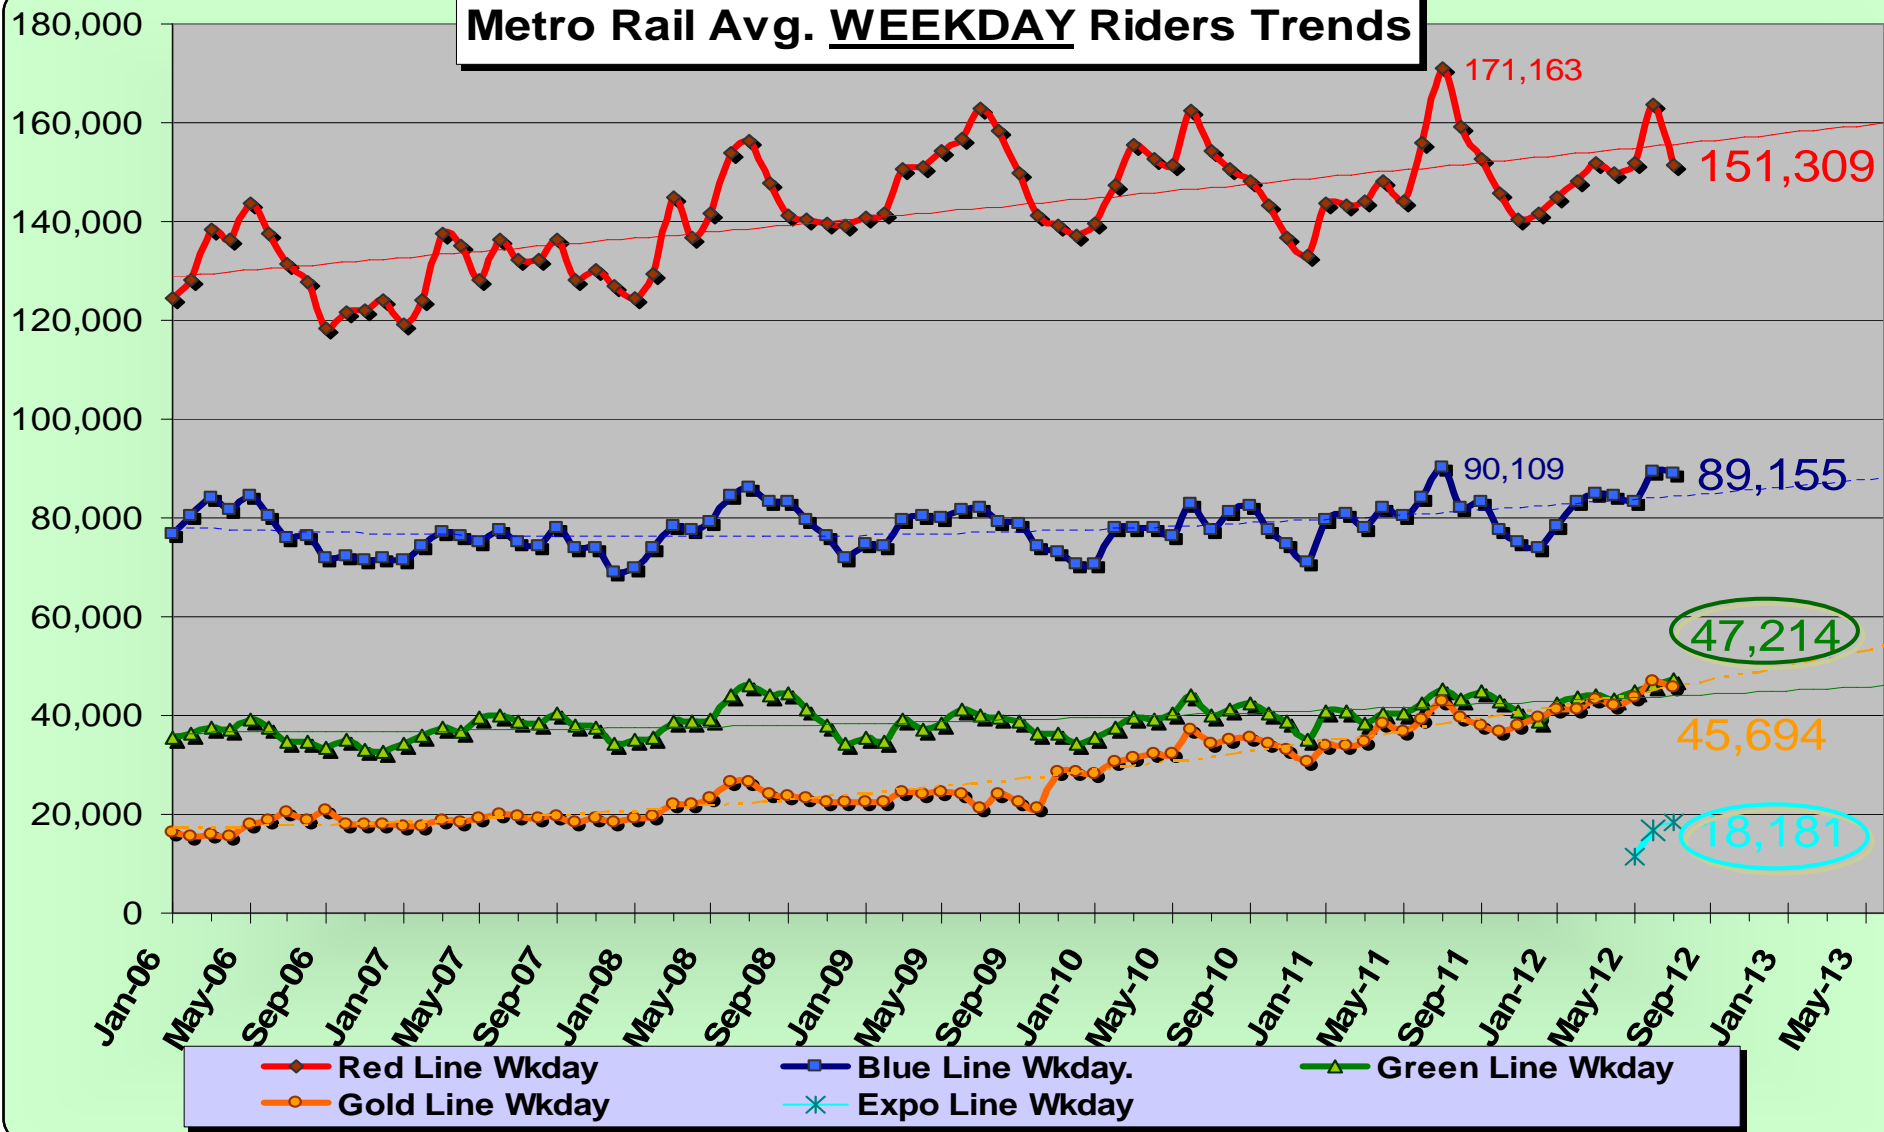

SBC Service Council September 2012 Meeting

SBC Service Council September 2012 Meeting

SBC Service Council September 2012 Meeting

**Metro Bus Monthly Ridership
in Millions**

SBC Service Council September 2012 Meeting

Silver Line Ridership Trends

SBC Service Council September 2012 Meeting

SBC Service Council September 2012 Meeting

SBC Service Council Study Lines 210 & 710

SBC Service Council September 2012 Meeting

Metro Rail Avg. WEEKDAY Riders Trends