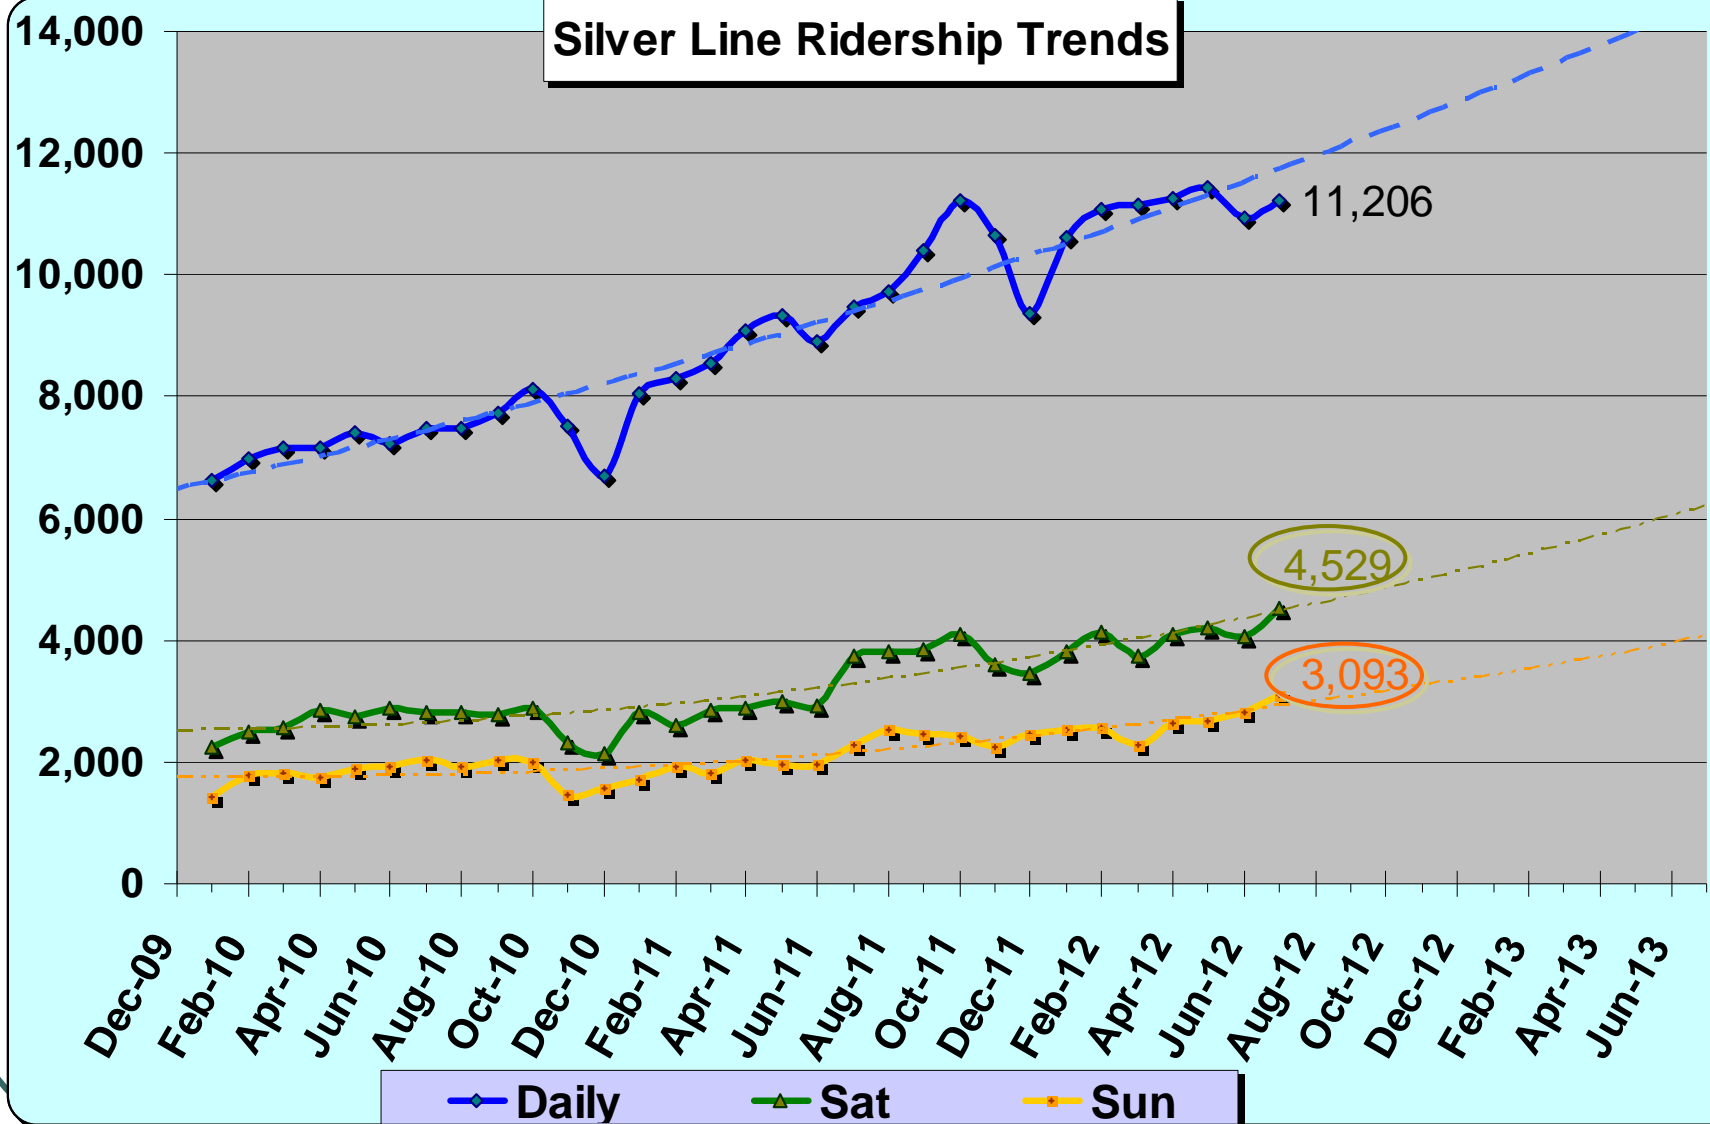

SBC Service Council September 2012 Meeting

SBC Service Council September 2012 Meeting

SBC Service Council September 2012 Meeting

**Metro Bus Monthly Ridership
in Millions**

SBC Service Council September 2012 Meeting

Silver Line Ridership Trends

SBC Service Council September 2012 Meeting

SBC Service Council September 2012 Meeting

SBC Service Council Study Lines 210 & 710

SBC Service Council September 2012 Meeting

Metro Rail Avg. WEEKDAY Riders Trends