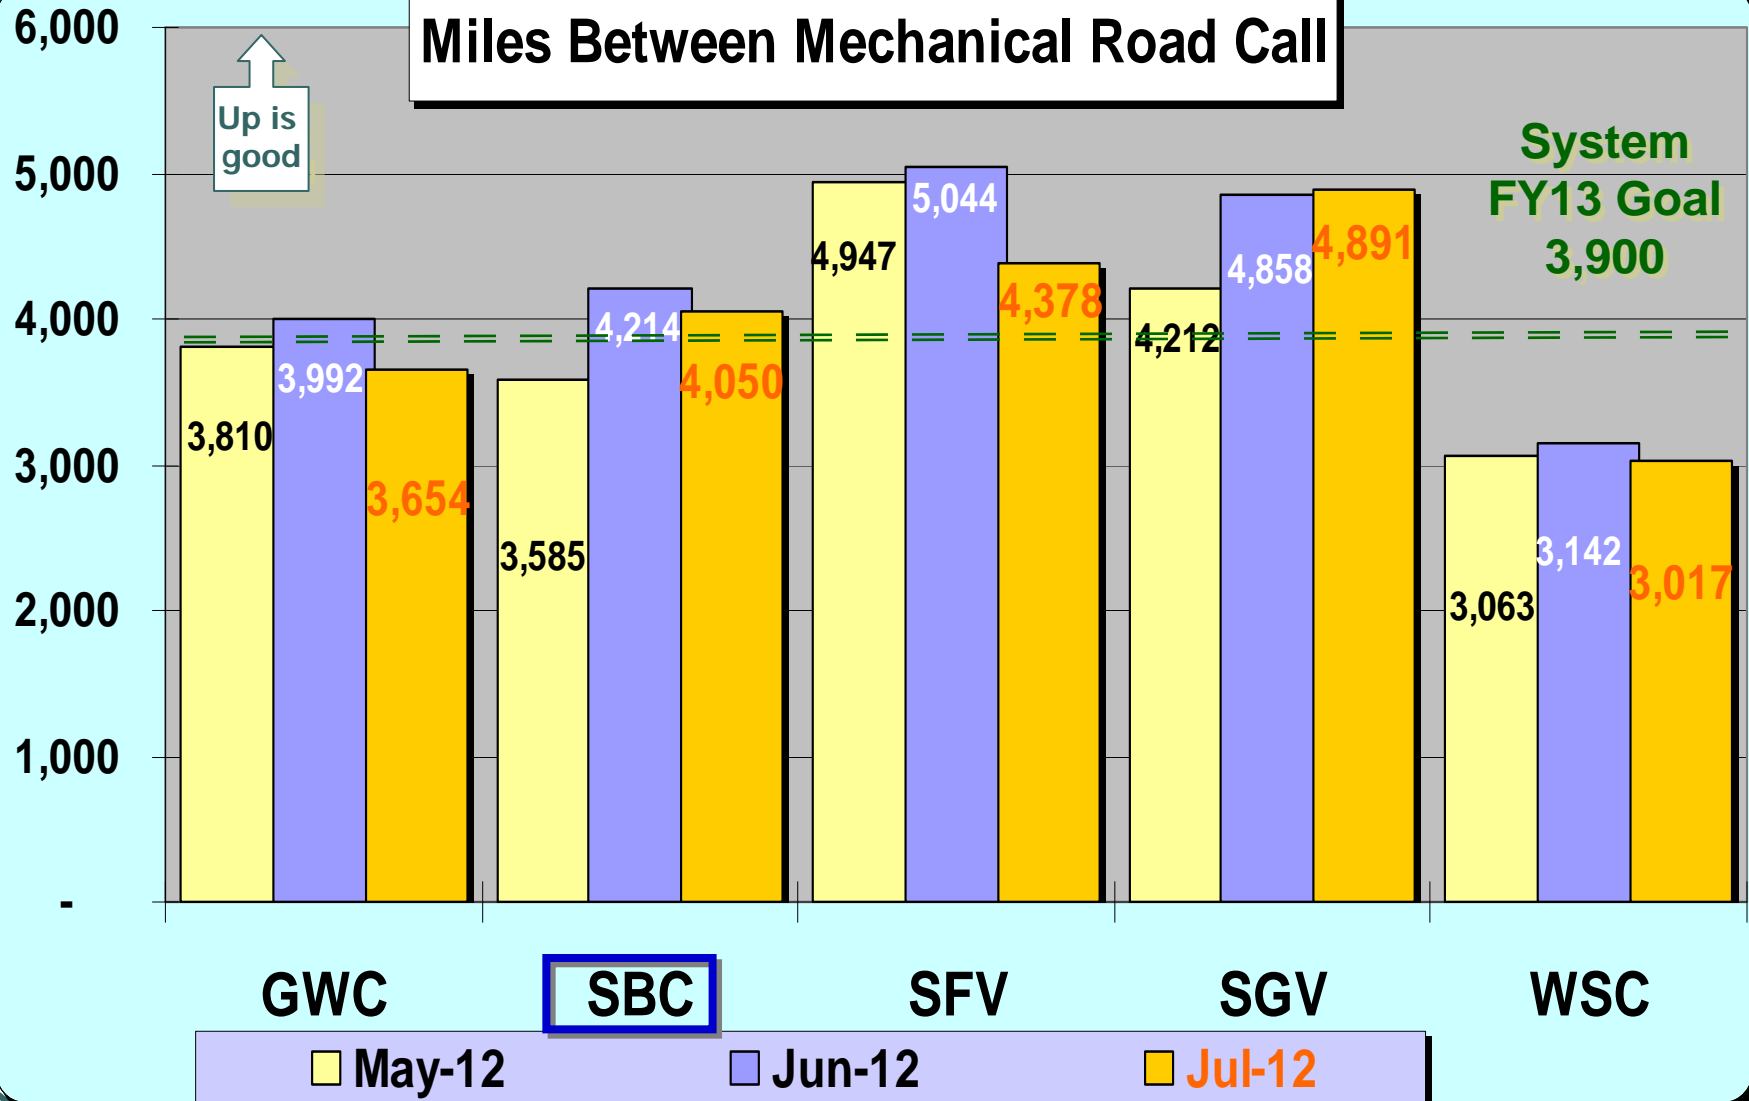

*Metro South Bay Cities
Service Council
September 14, 2012 Meeting*

Performance Report on
July 2012 Service

SBC Service Council September 2012 Meeting

SBC Service Council September 2012 Meeting

SBC Service Council September 2012 Meeting

SBC Service Council September 2012 Meeting

SBC Service Council September 2012 Meeting

SBC Service Council September 2012 Meeting

**Metro Bus Monthly Ridership
in Millions**

SBC Service Council September 2012 Meeting

Silver Line Ridership Trends

SBC Service Council September 2012 Meeting

SBC Service Council September 2012 Meeting

SBC Service Council Study Lines 210 & 710

SBC Service Council September 2012 Meeting

Metro Rail Avg. WEEKDAY Riders Trends