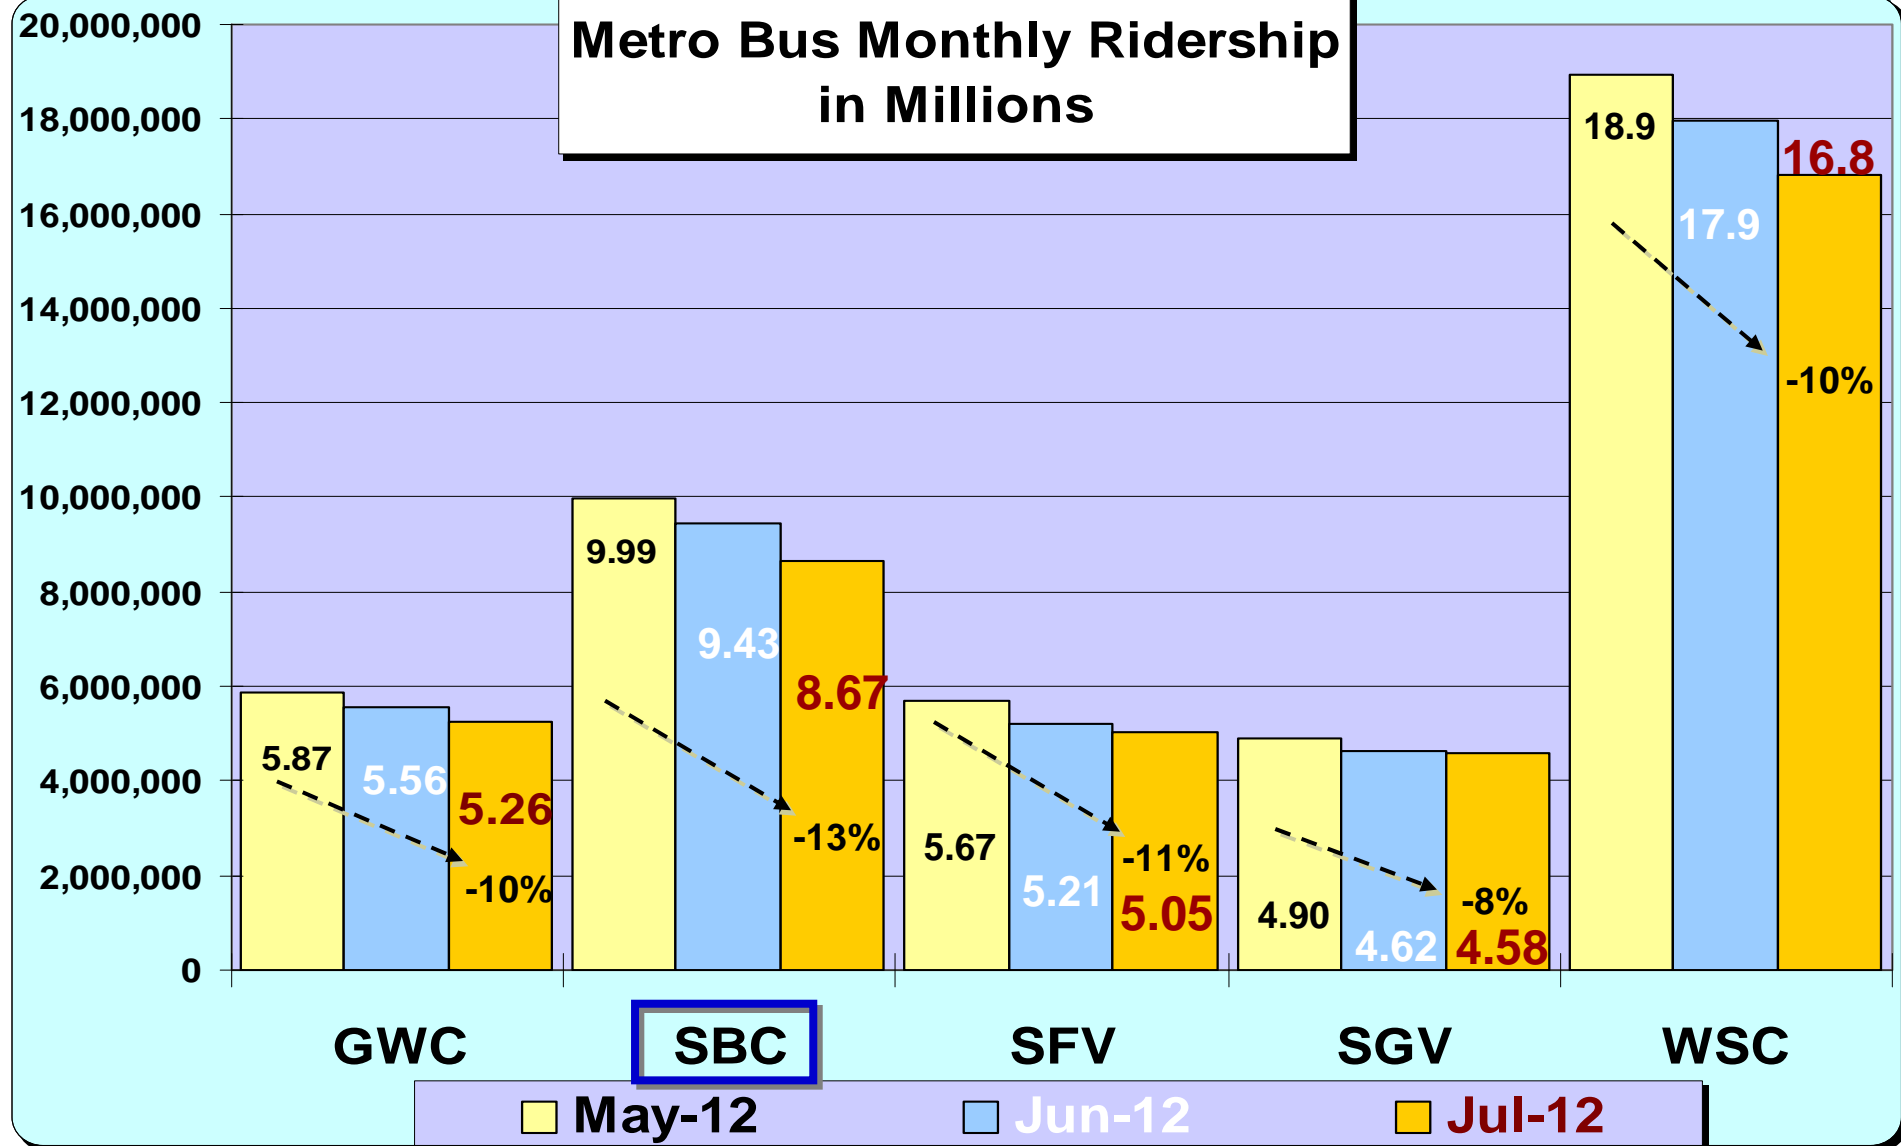

SBC Service Council September 2012 Meeting

SBC Service Council September 2012 Meeting

SBC Service Council September 2012 Meeting

**Metro Bus Monthly Ridership
in Millions**

SBC Service Council September 2012 Meeting

Silver Line Ridership Trends

SBC Service Council September 2012 Meeting

SBC Service Council September 2012 Meeting

SBC Service Council Study Lines 210 & 710

SBC Service Council September 2012 Meeting

Metro Rail Avg. WEEKDAY Riders Trends