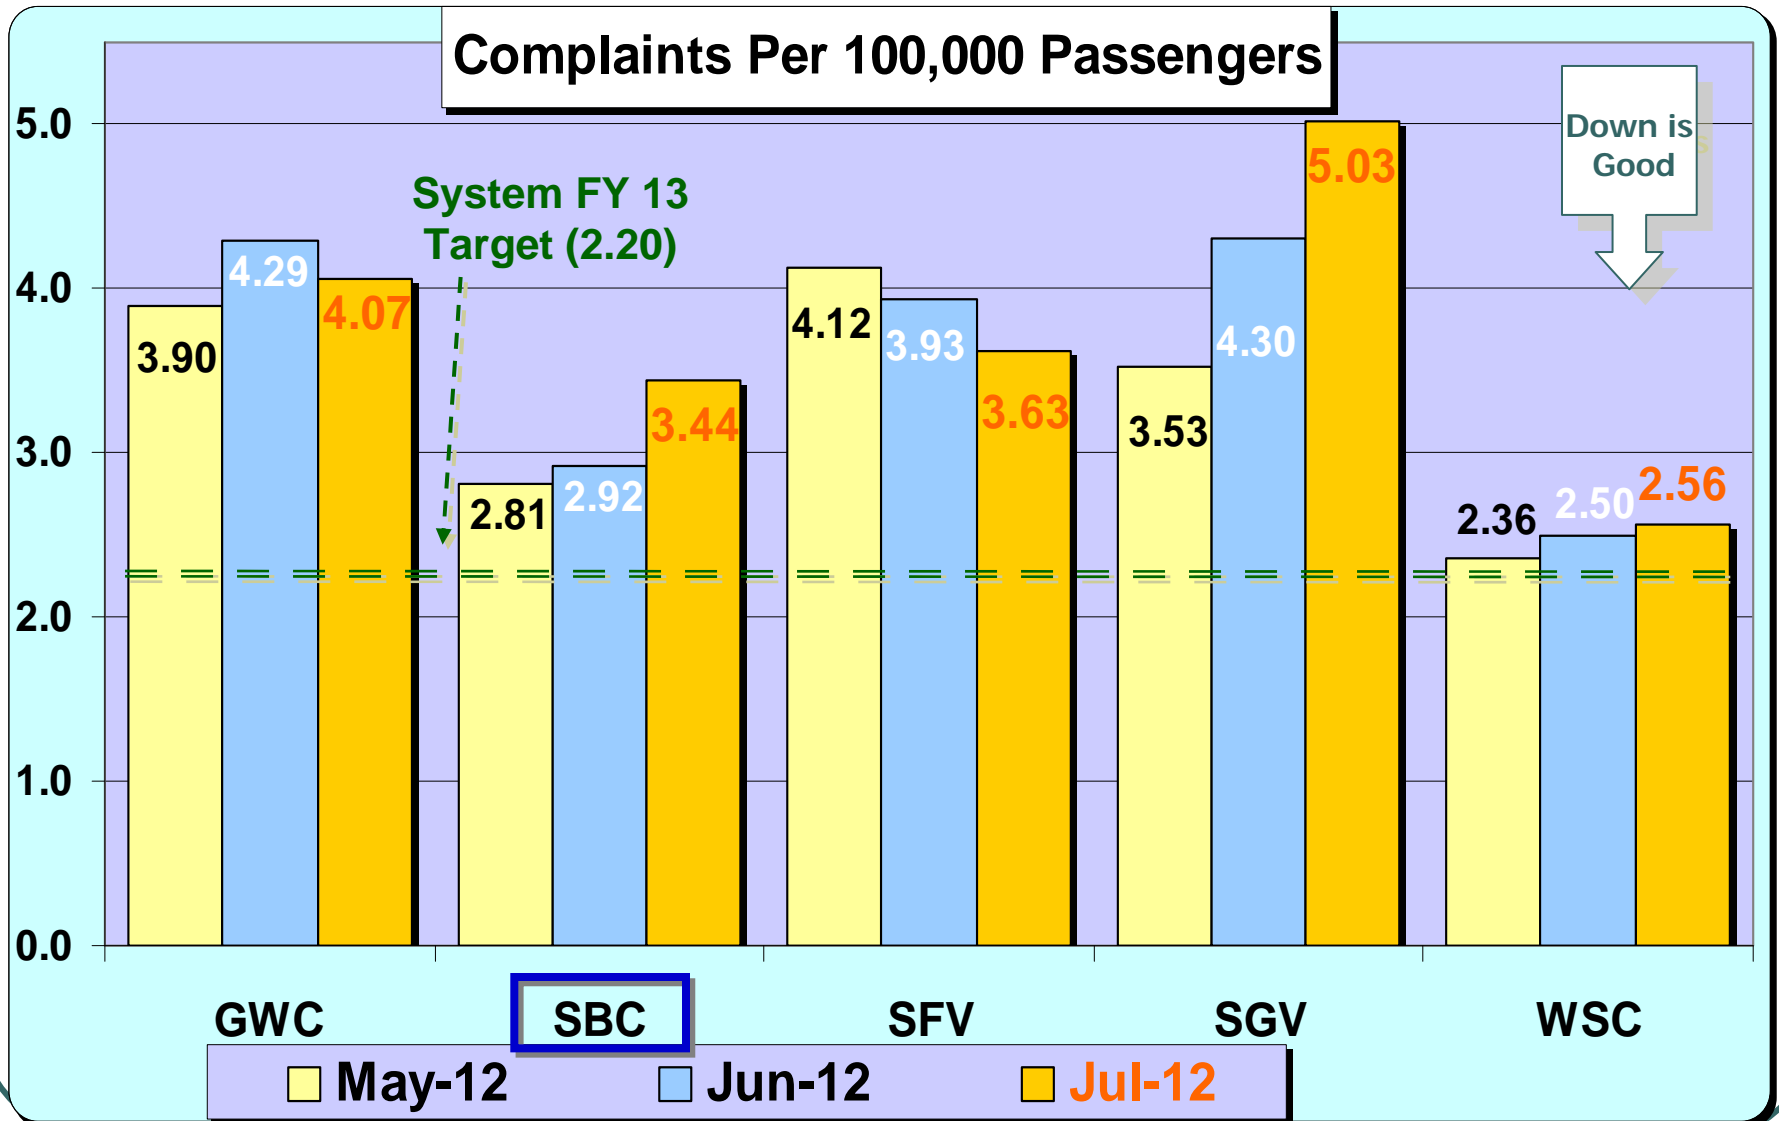

*Metro South Bay Cities
Service Council
September 14, 2012 Meeting*

Performance Report on
July 2012 Service

SBC Service Council September 2012 Meeting

SBC Service Council September 2012 Meeting

SBC Service Council September 2012 Meeting

SBC Service Council September 2012 Meeting

SBC Service Council September 2012 Meeting

SBC Service Council September 2012 Meeting

**Metro Bus Monthly Ridership
in Millions**

SBC Service Council September 2012 Meeting

Silver Line Ridership Trends

SBC Service Council September 2012 Meeting

SBC Service Council September 2012 Meeting

SBC Service Council Study Lines 210 & 710

SBC Service Council September 2012 Meeting

Metro Rail Avg. WEEKDAY Riders Trends

SBC Service Council September 2012 Meeting

Bus Station Cleanliness Evaluation Scores

	Dec. 2011	Aug. 2012	Change		
Bus Stations Evaluated	Score	Score	Latest - Earliest	Grade	Agency
Artesia Blue Line Bus Sta.	7.4	7.4	0.0	C	Metro
Aviation Green Line Bus Sta.	6.1	8.4	2.4	B	Metro
Burbank Metrolink Bus Sta.	8.5	8.4	-0.1	B	Burbank
Culver City Sta.	7.6	7.5	-0.1	C	Culver City
Cal State LA Busway Sta.	7.6	7.4	-0.2	C	Metro
Cal State LA Local Bus Sta.	8.3	8.2	-0.1	B-	LADOT
Del Amo Blue Line Bus Sta.	8.4	8.7	0.3	B+	Metro
El Monte Bus Sta.	7.5	7.1	-0.4	C-	Metro
Harbor-Gateway Transit Ctr.	8.1	7.3	-0.8	C	Metro
Inglewood Bus Sta.	8.4	8.1	-0.3	B-	Inglewood
LAX City Bus Sta.	5.3	7.7	2.5	C	Metro
Norwalk Green Line Bus Sta.	7.2	7.8	0.6	C+	Metro
North Hollywood Red Line Bus Sta.	7.1	8.6	1.5	B	Metro
Patsaouras Bus Plaza	8.2	7.3	-0.9	C	Metro
Pico-Rimpau Bus Ctr.	7.7	7.9	0.2	C+	Metro
Rosa Parks Bus Sta.	7.8	8.1	0.3	B-	Metro
South Bay Galleria Bus Ctr.	8.4	7.2	-1.1	C-	Redondo Beach
Sierra Madre Gold Line Bus Sta.	7.2	8.0	0.8	B-	Metro
Universal Red Line Bus Sta.	6.5	8.7	2.2	B	Metro
Harbor-Century Fwy, Silver Line Sta.	8.2	7.4	-0.8	C	Metro
	7.56	7.86	0.30	C+	AVG.