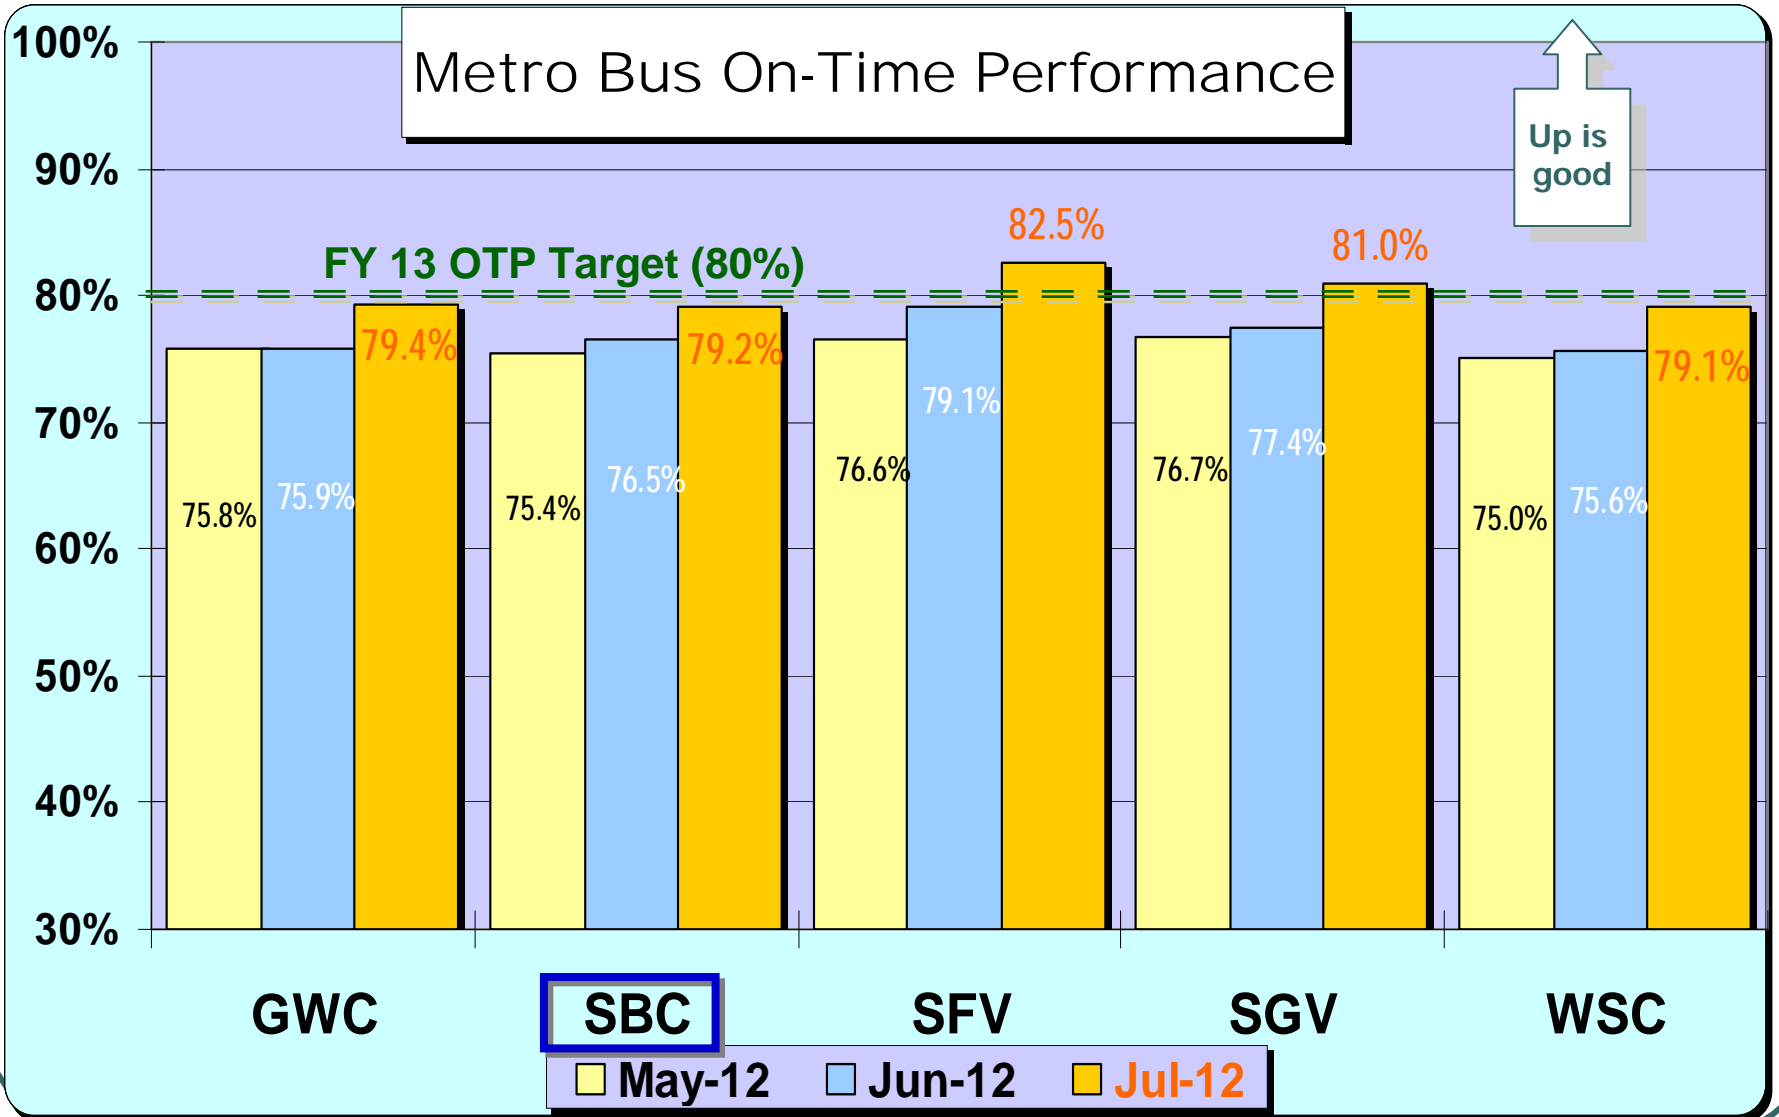

*Metro South Bay Cities
Service Council
September 14, 2012 Meeting*

Performance Report on
July 2012 Service

SBC Service Council September 2012 Meeting

SBC Service Council September 2012 Meeting

SBC Service Council September 2012 Meeting

SBC Service Council September 2012 Meeting

SBC Service Council September 2012 Meeting

SBC Service Council September 2012 Meeting

**Metro Bus Monthly Ridership
in Millions**

SBC Service Council September 2012 Meeting

Silver Line Ridership Trends

SBC Service Council September 2012 Meeting

SBC Service Council September 2012 Meeting

SBC Service Council Study Lines 210 & 710

SBC Service Council September 2012 Meeting

Metro Rail Avg. WEEKDAY Riders Trends

SBC Service Council September 2012 Meeting

Bus Station Cleanliness Evaluation Scores

	Dec. 2011	Aug. 2012	Change		
Bus Stations Evaluated	Score	Score	Latest - Earliest	Grade	Agency
Artesia Blue Line Bus Sta.	7.4	7.4	0.0	C	Metro
Aviation Green Line Bus Sta.	6.1	8.4	2.4	B	Metro
Burbank Metrolink Bus Sta.	8.5	8.4	-0.1	B	Burbank
Culver City Sta.	7.6	7.5	-0.1	C	Culver City
Cal State LA Busway Sta.	7.6	7.4	-0.2	C	Metro
Cal State LA Local Bus Sta.	8.3	8.2	-0.1	B-	LADOT
Del Amo Blue Line Bus Sta.	8.4	8.7	0.3	B+	Metro
El Monte Bus Sta.	7.5	7.1	-0.4	C-	Metro
Harbor-Gateway Transit Ctr.	8.1	7.3	-0.8	C	Metro
Inglewood Bus Sta.	8.4	8.1	-0.3	B-	Inglewood
LAX City Bus Sta.	5.3	7.7	2.5	C	Metro
Norwalk Green Line Bus Sta.	7.2	7.8	0.6	C+	Metro
North Hollywood Red Line Bus Sta.	7.1	8.6	1.5	B	Metro
Patsaouras Bus Plaza	8.2	7.3	-0.9	C	Metro
Pico-Rimpau Bus Ctr.	7.7	7.9	0.2	C+	Metro
Rosa Parks Bus Sta.	7.8	8.1	0.3	B-	Metro
South Bay Galleria Bus Ctr.	8.4	7.2	-1.1	C-	Redondo Beach
Sierra Madre Gold Line Bus Sta.	7.2	8.0	0.8	B-	Metro
Universal Red Line Bus Sta.	6.5	8.7	2.2	B	Metro
Harbor-Century Fwy, Silver Line Sta.	8.2	7.4	-0.8	C	Metro
	7.56	7.86	0.30	C+	AVG.