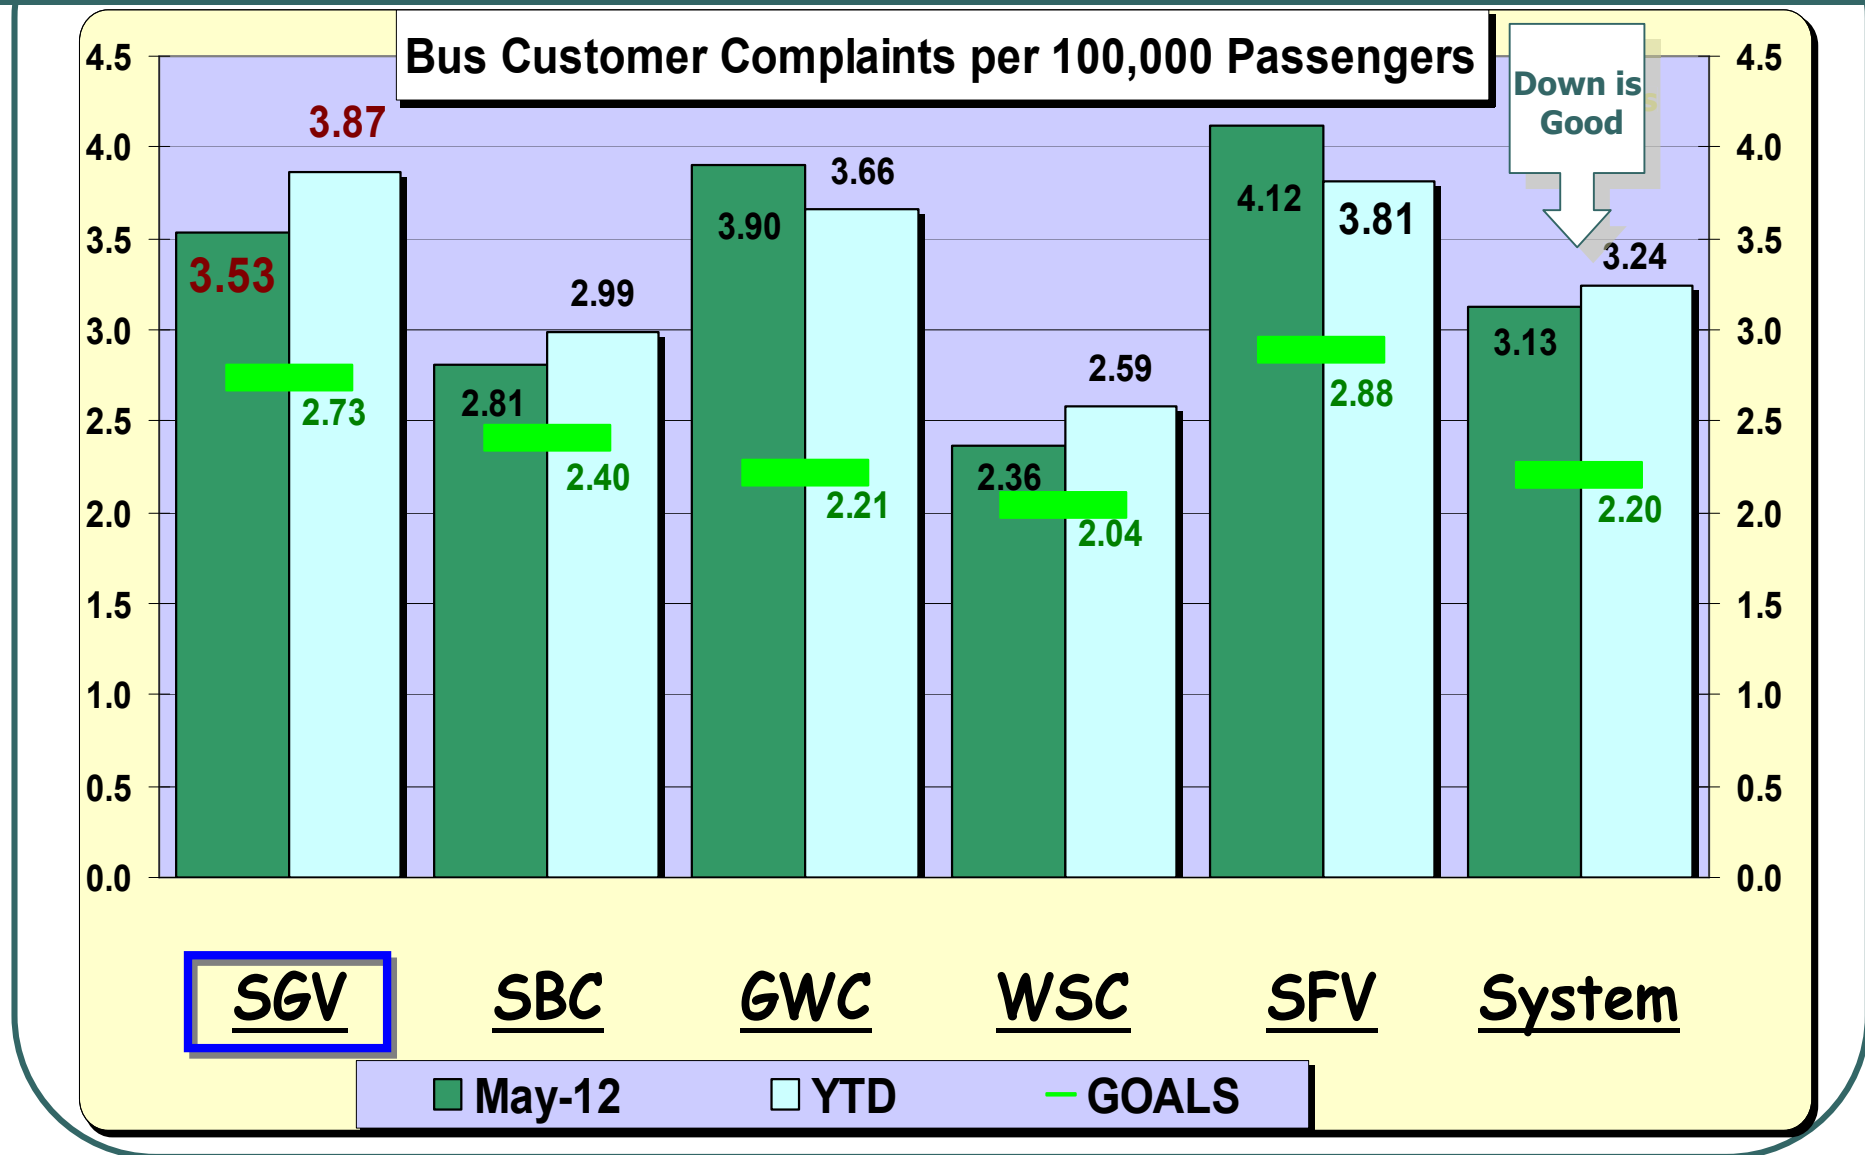

SGV Service Council July 2012 Meeting