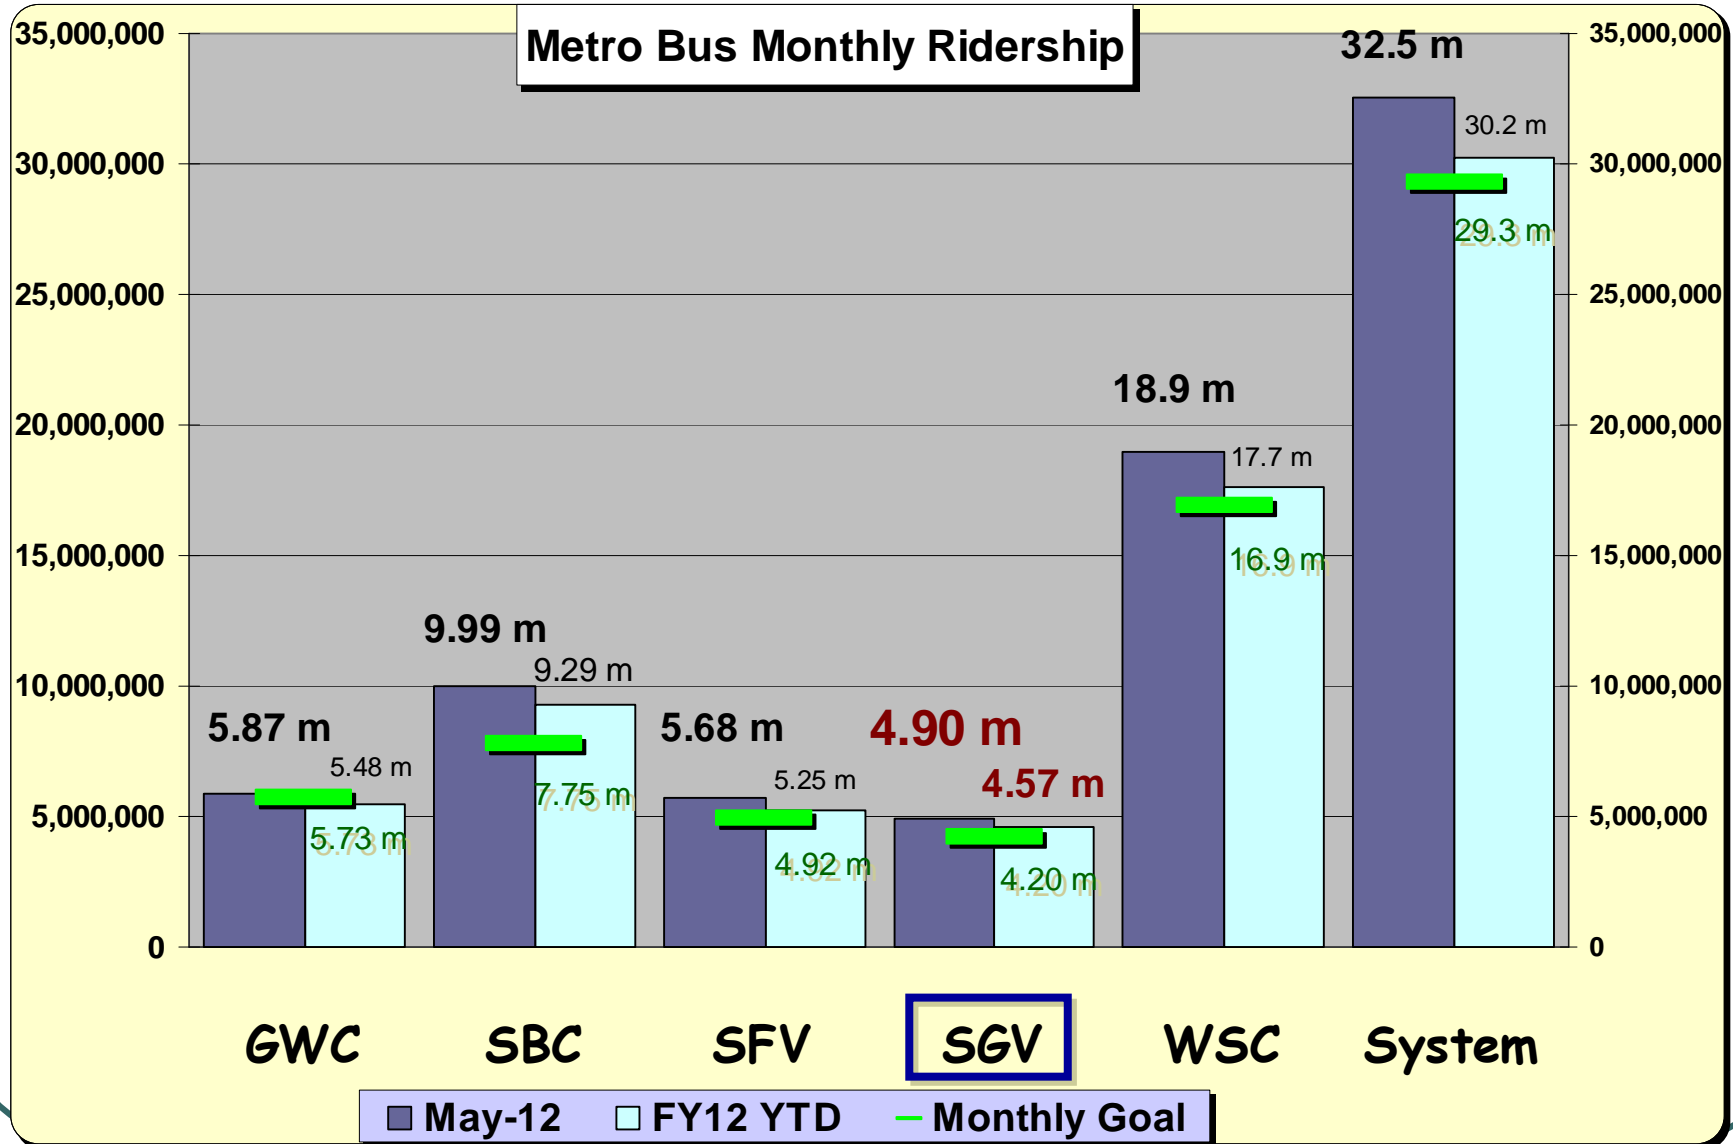

SGV Service Council July 2012 Meeting