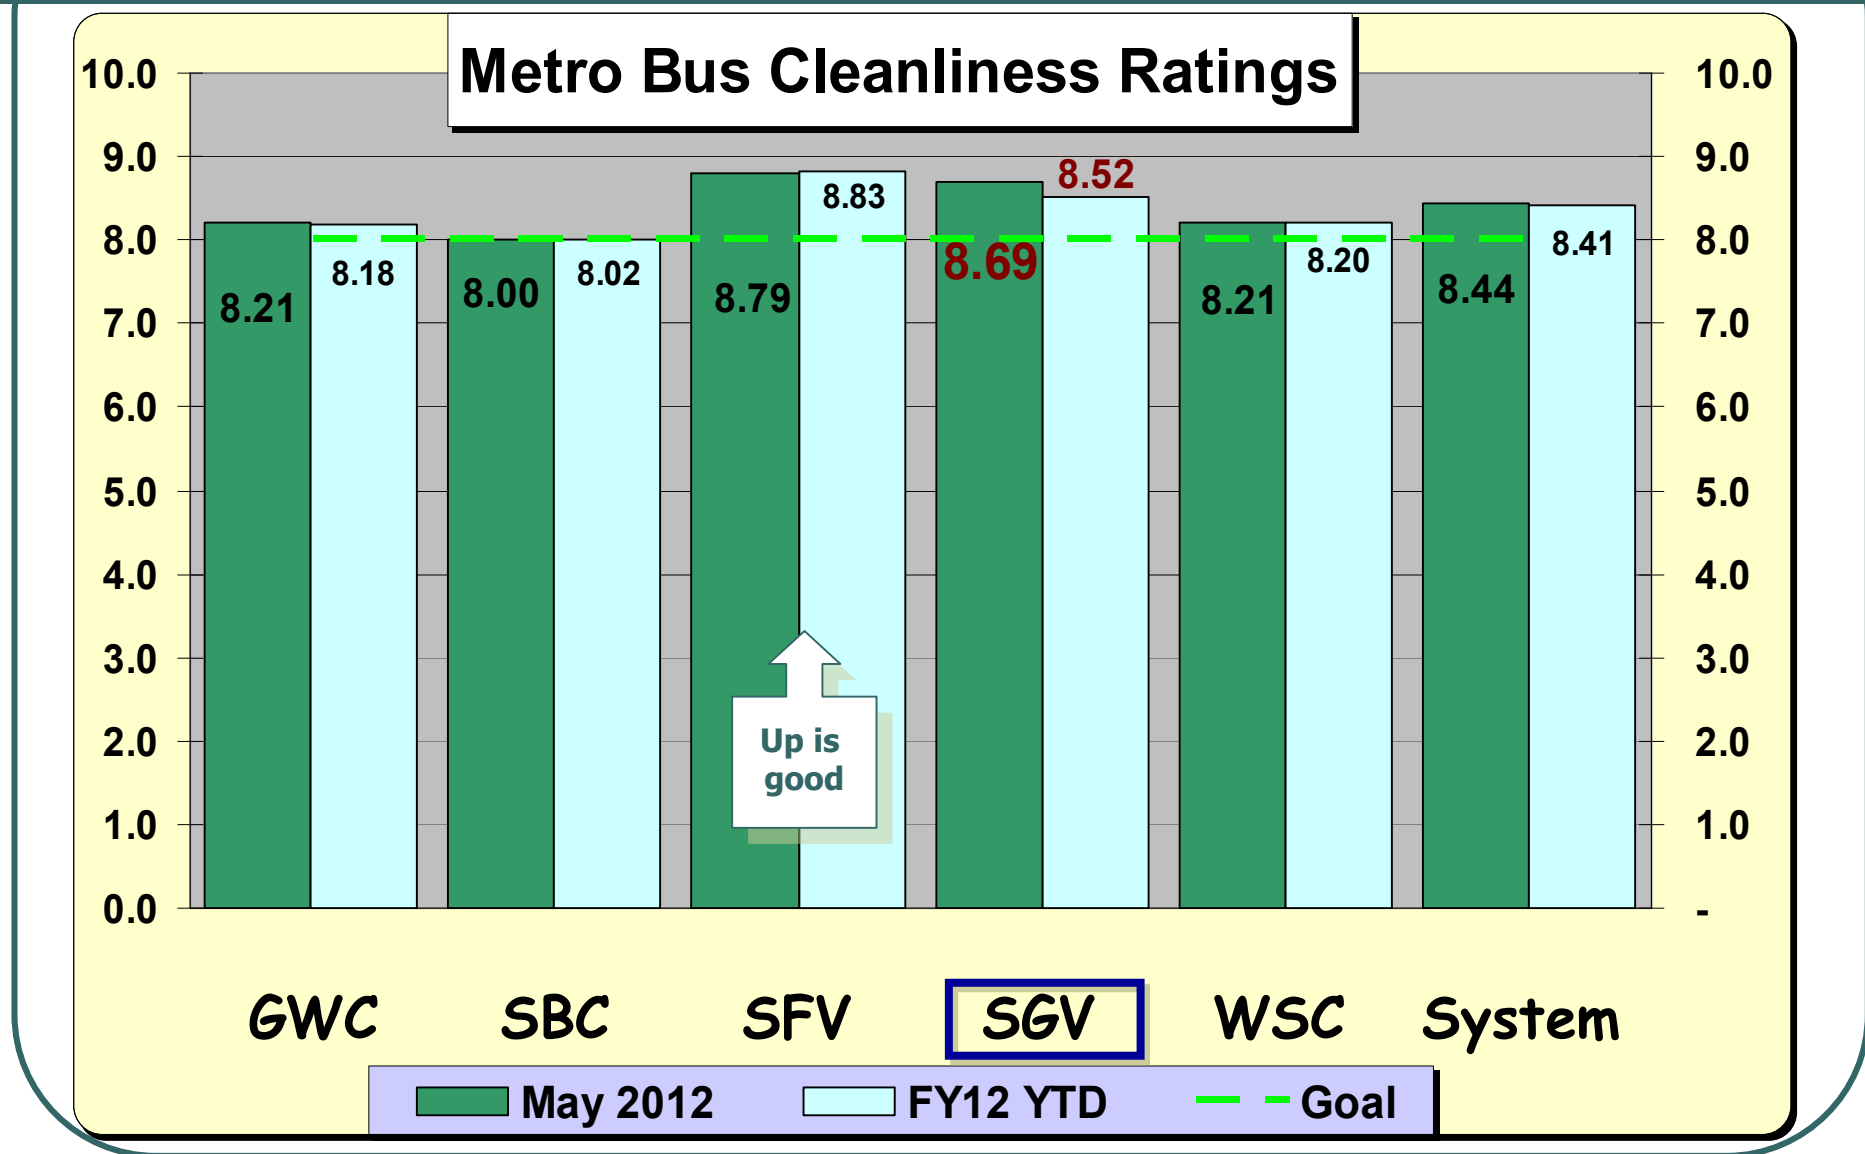

SGV Service Council July 2012 Meeting