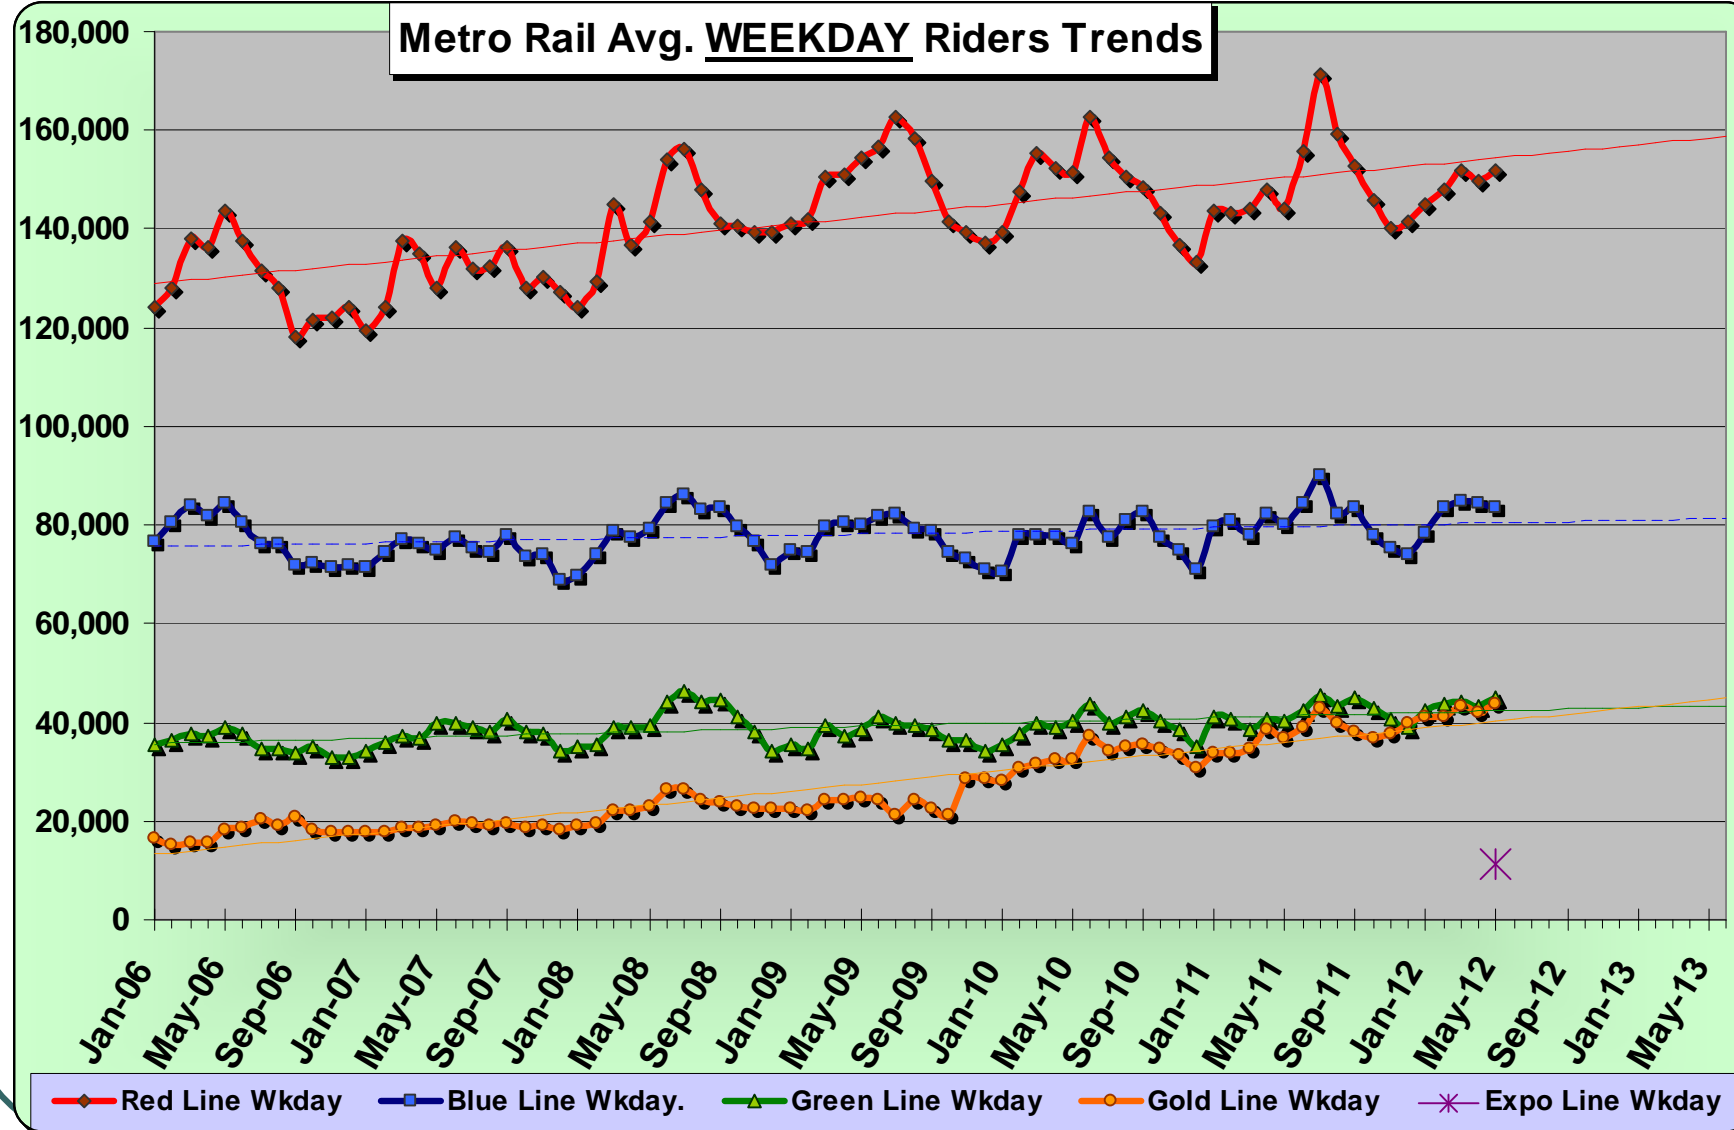

SGV Service Council July 2012 Meeting

SGV Service Council July 2012 Meeting

Bus Station Cleanliness Evaluation Scores

Bus Stations Evaluated	Dec. 2011	June /July 2012	Change	Agency	Grade
	Score	Score	Latest - Earliest		
Artesia Blue Line Bus Sta.	7.4	6.3	-1.1	Metro	D
Aviation Green Line Bus Sta.	6.1	7.4	1.3	Metro	C
Burbank Metrolink Bus Sta.	8.5	8.5	-	Burbank	B
Culver City Sta.	7.6	7.1	-0.5	Culver City	C
Cal State LA Busway Sta.	7.6	7.6	0.0	Metro	C
Cal State LA Local Bus Sta.	8.3	8.5	0.2	LADOT	B
Del Amo Blue Line Bus Sta.	8.4	8.0	-0.4	Metro	B
El Monte Bus Sta.	7.5	7.2	-0.3	Metro	C
Harbor-Gateway Transit Ctr.	8.1	7.6	-0.5	Metro	C
Inglewood Bus Sta.	8.4	8.3	-0.1	Inglewood	B
LAX City Bus Sta.	5.3	7.8	3.5	Metro	C
Norwalk Green Line Bus Sta.	7.2	7.6	0.4	Metro	C
North Hollywood Red Line Bus Sta.	7.1	7.5	0.4	Metro	C
Patsaouras Bus Plaza	8.2	7.3	-0.9	Metro	C
Pico-Rimpau Bus Ctr.	7.7	8.2	0.5	Metro	B
Rosa Parks Bus Sta.	7.8	7.4	-0.4	Metro	C
South Bay Galleria Bus Ctr.	6.4	7.2	0.8	Redondo Beach	C
Sierra Madre Gold Line Bus Sta.	7.2	8.0	0.8	Metro	B
Universal Red Line Bus Sta.	6.5	8.2	1.7	Metro	B
Harbor-Century Fwy, Silver Line Sta.	8.2	7.7	-0.5	Metro	C
	7.46	7.68	0.22	AVG.	C