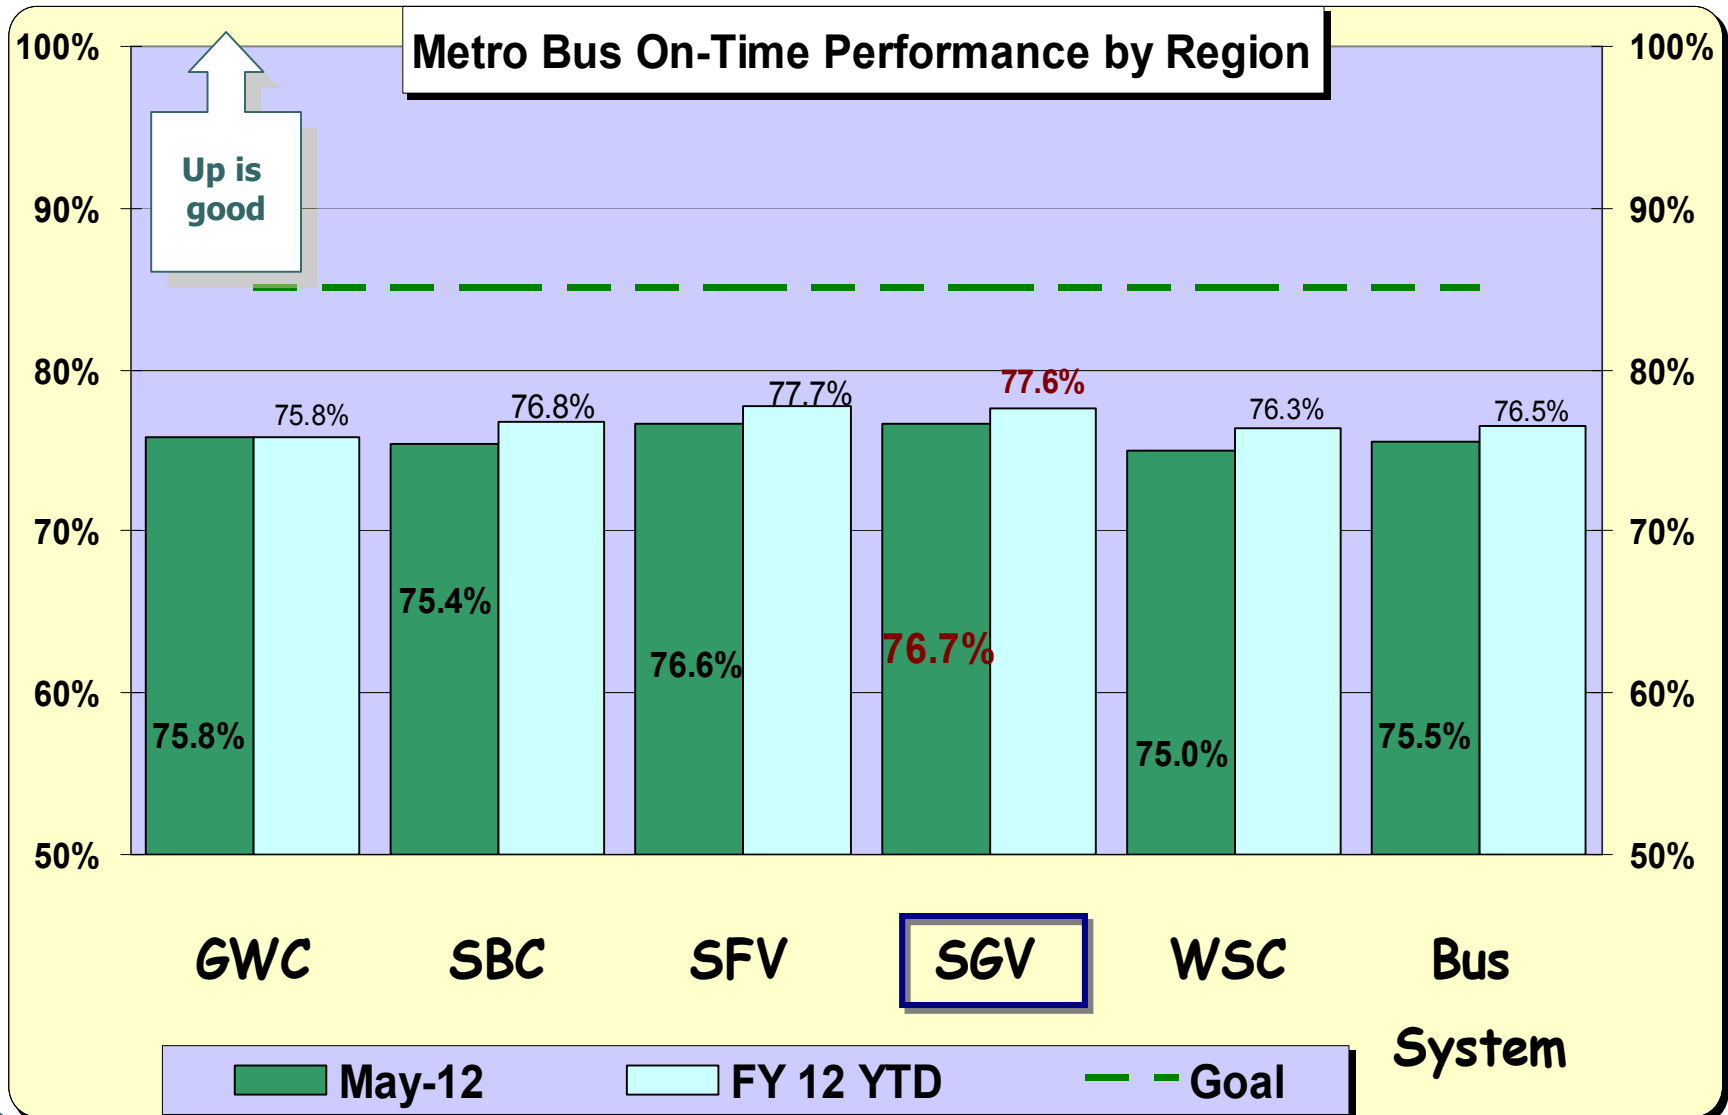

SGV Service Council July 2012 Meeting