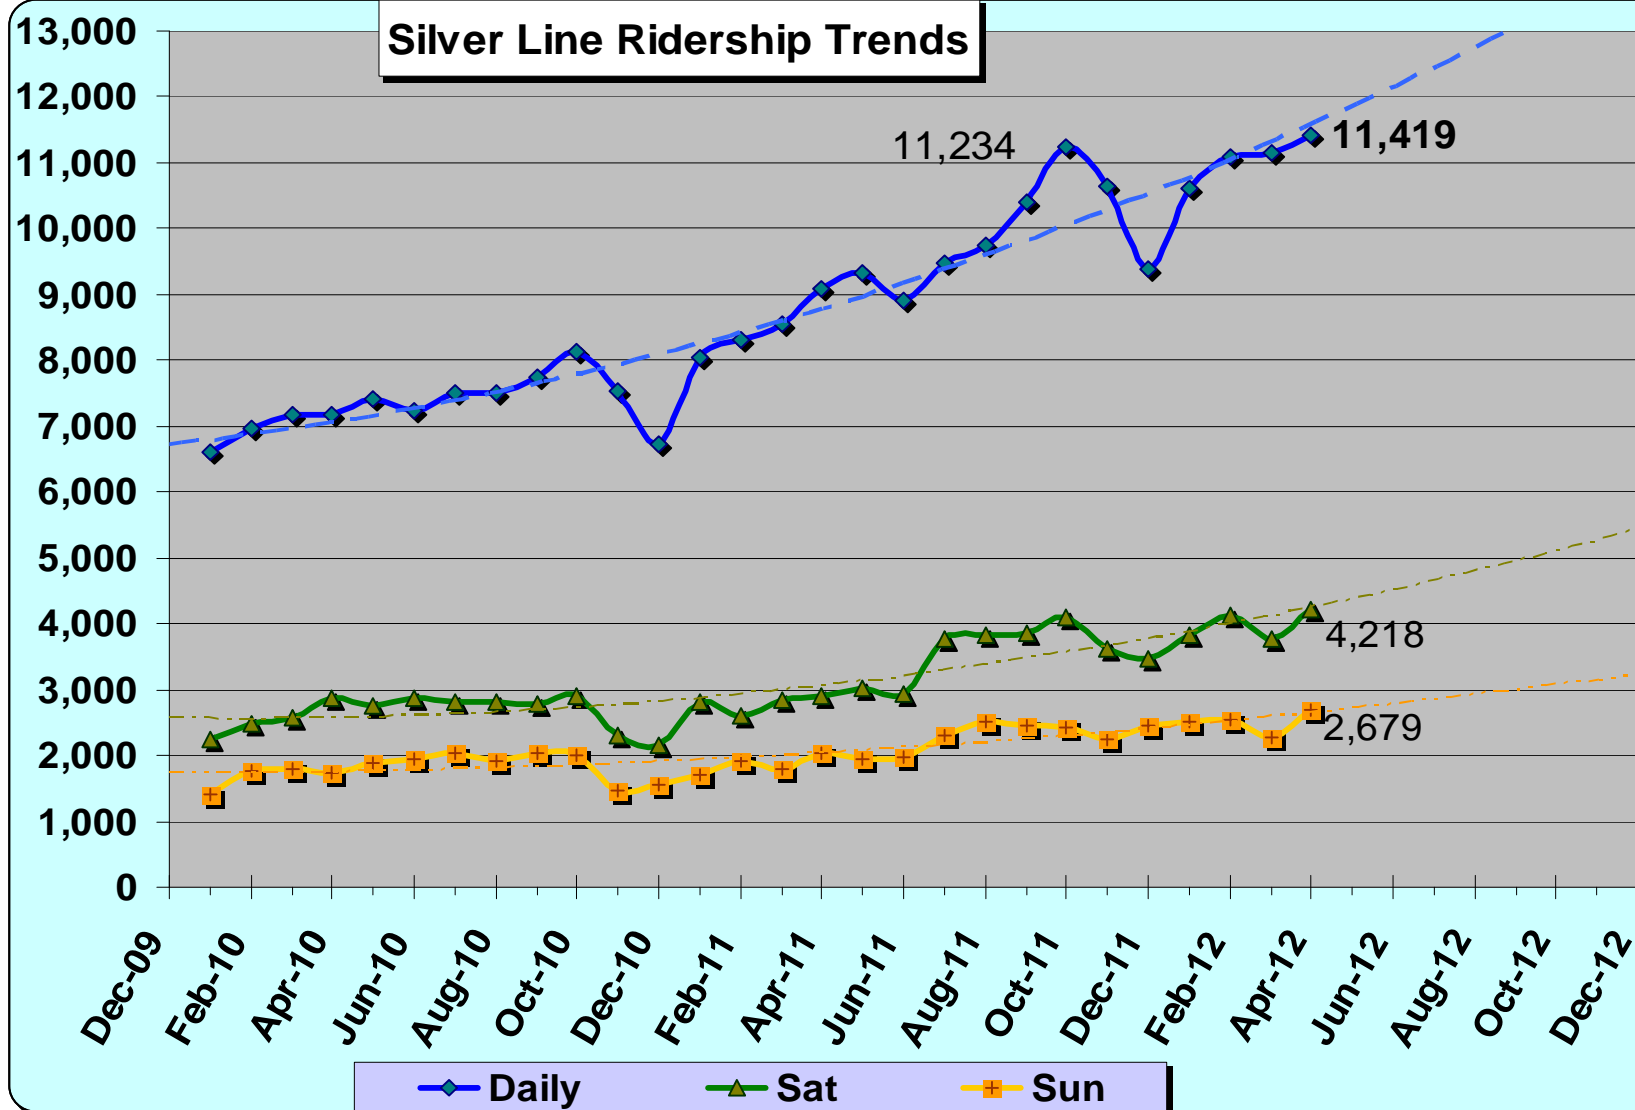

SGV Service Council July 2012 Meeting