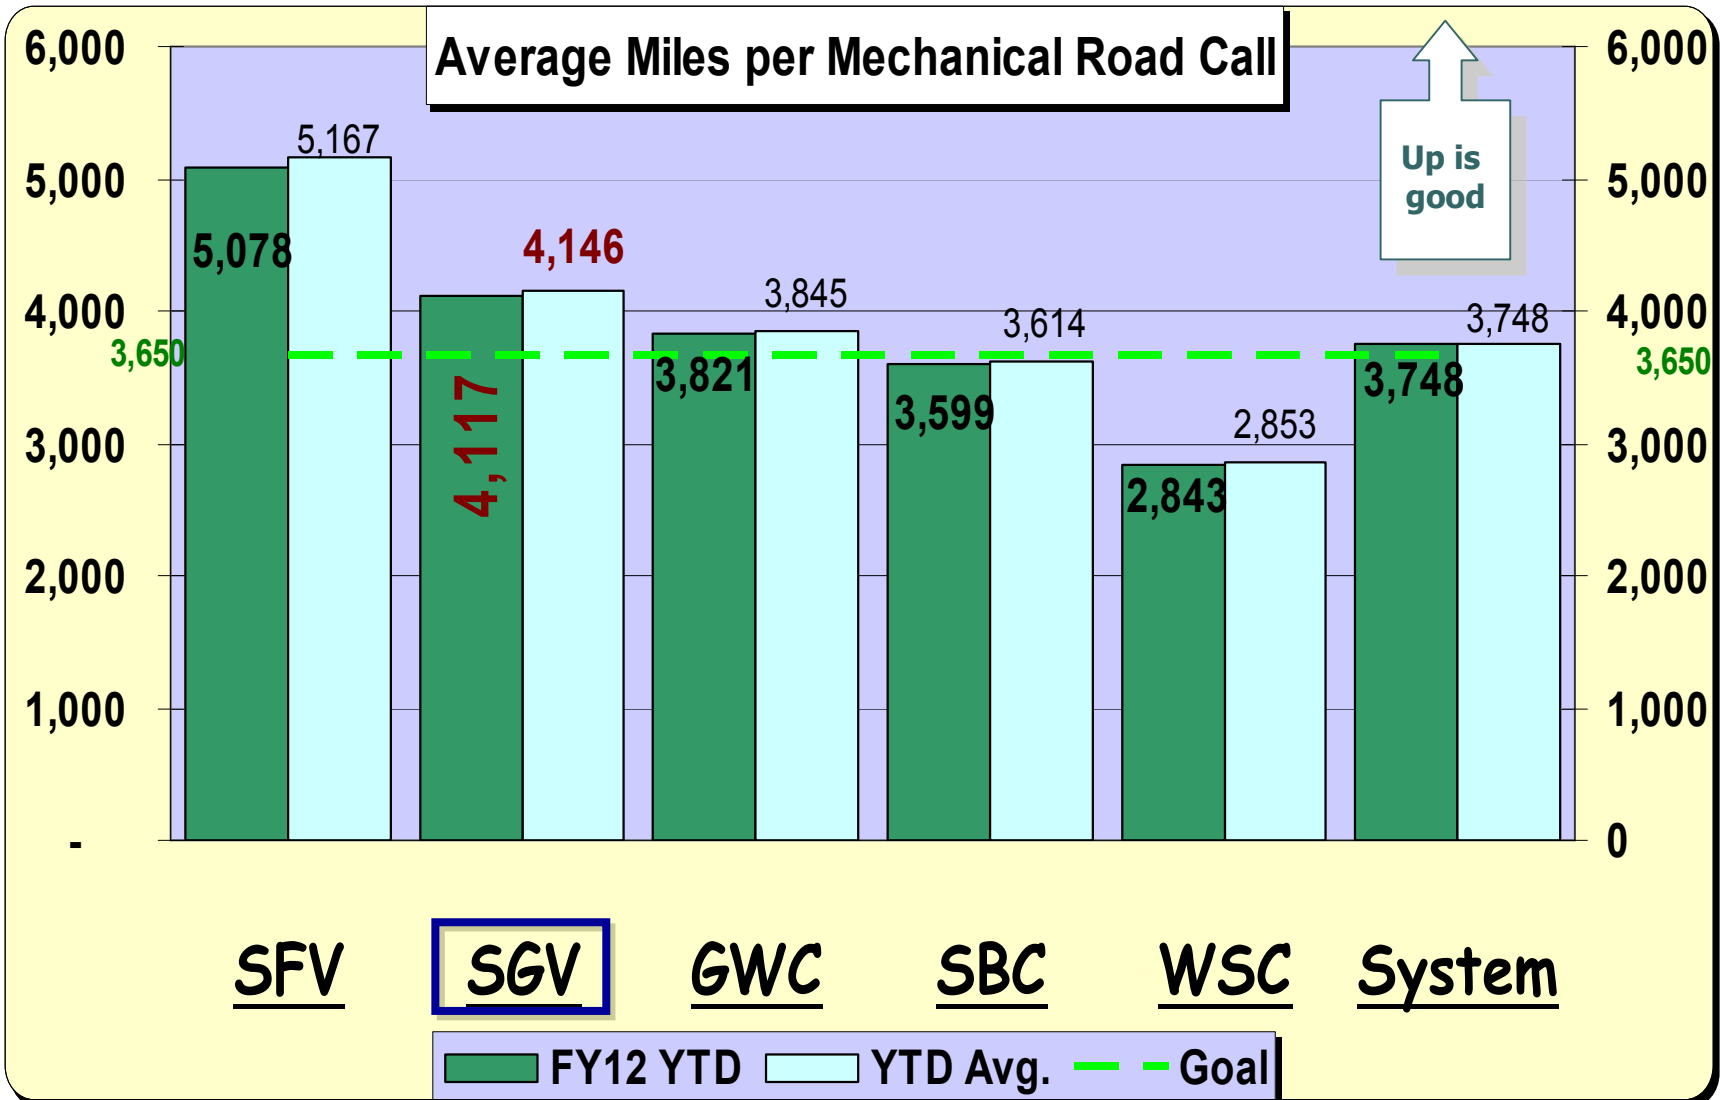

SGV Service Council July 2012 Meeting