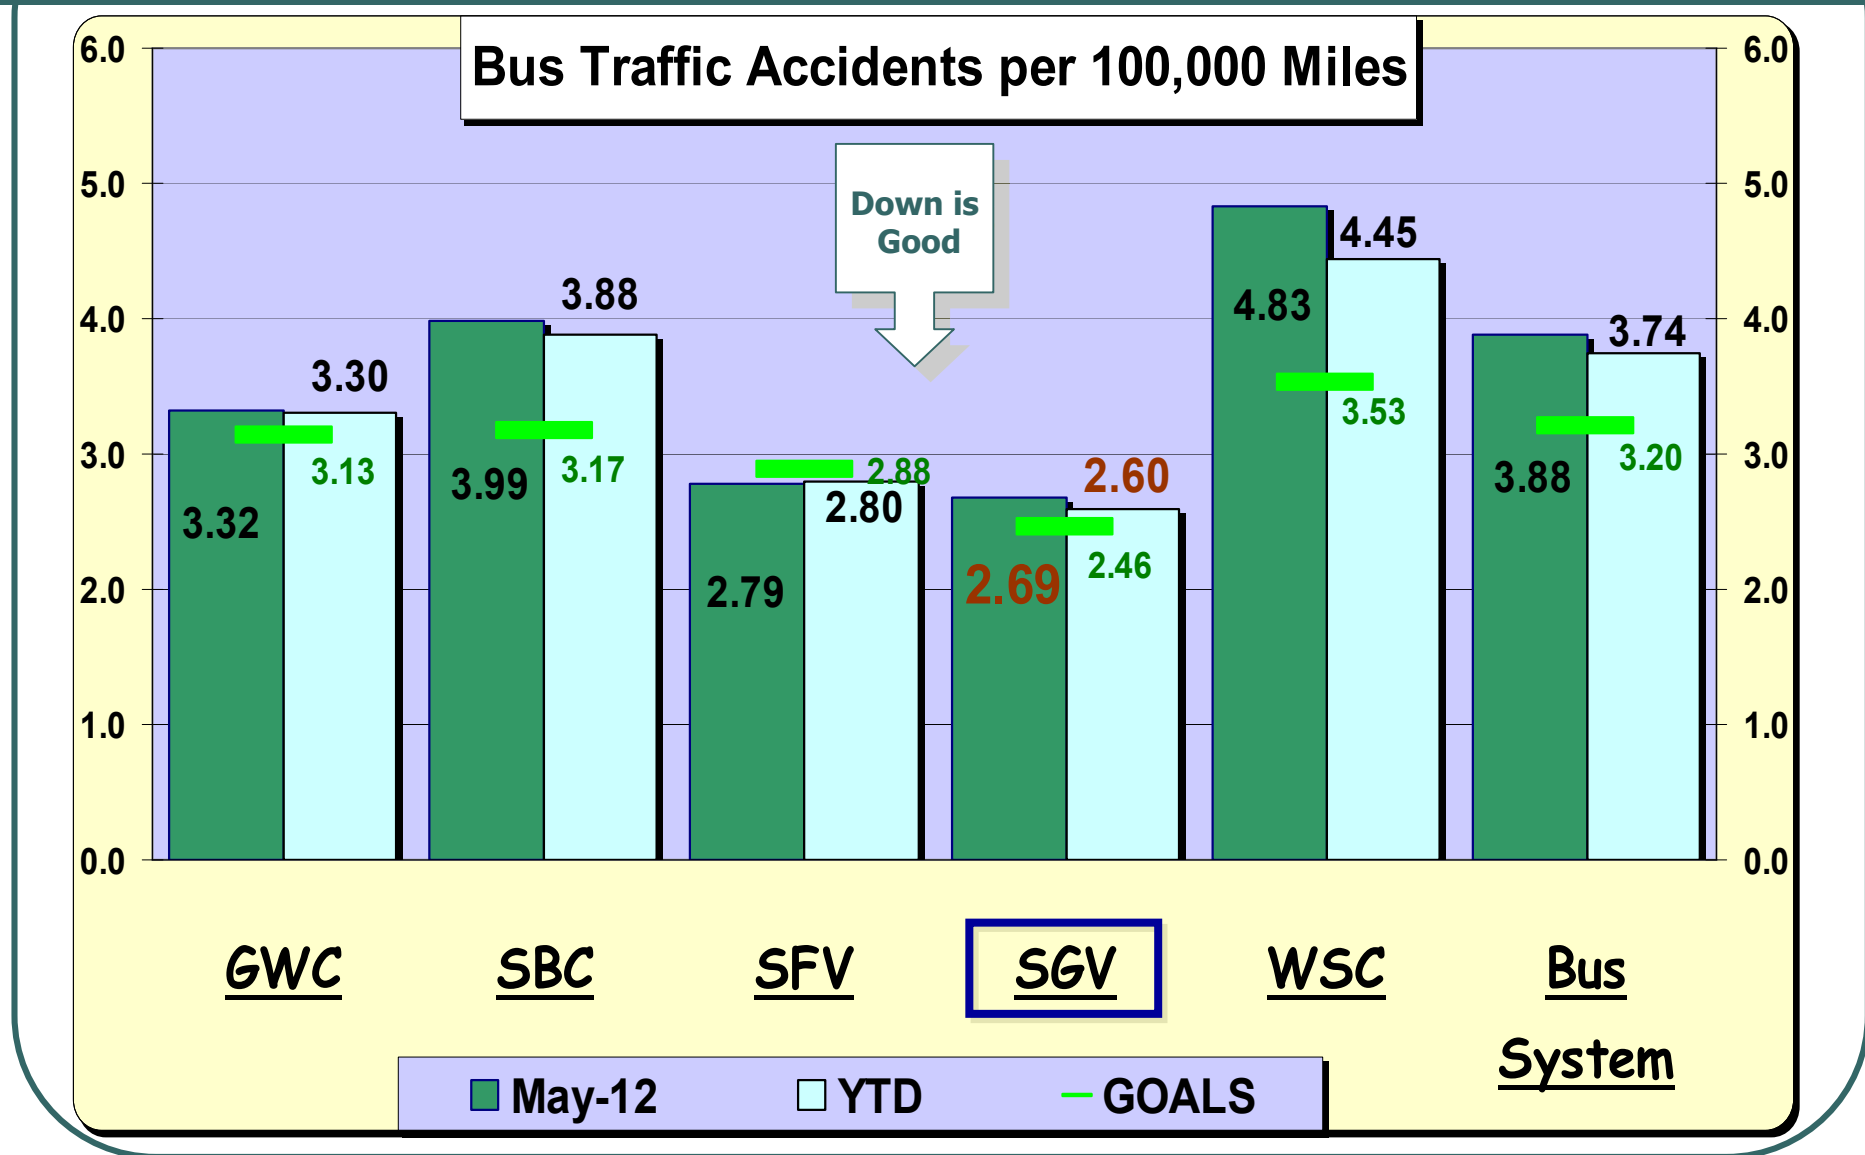

SGV Service Council July 2012 Meeting