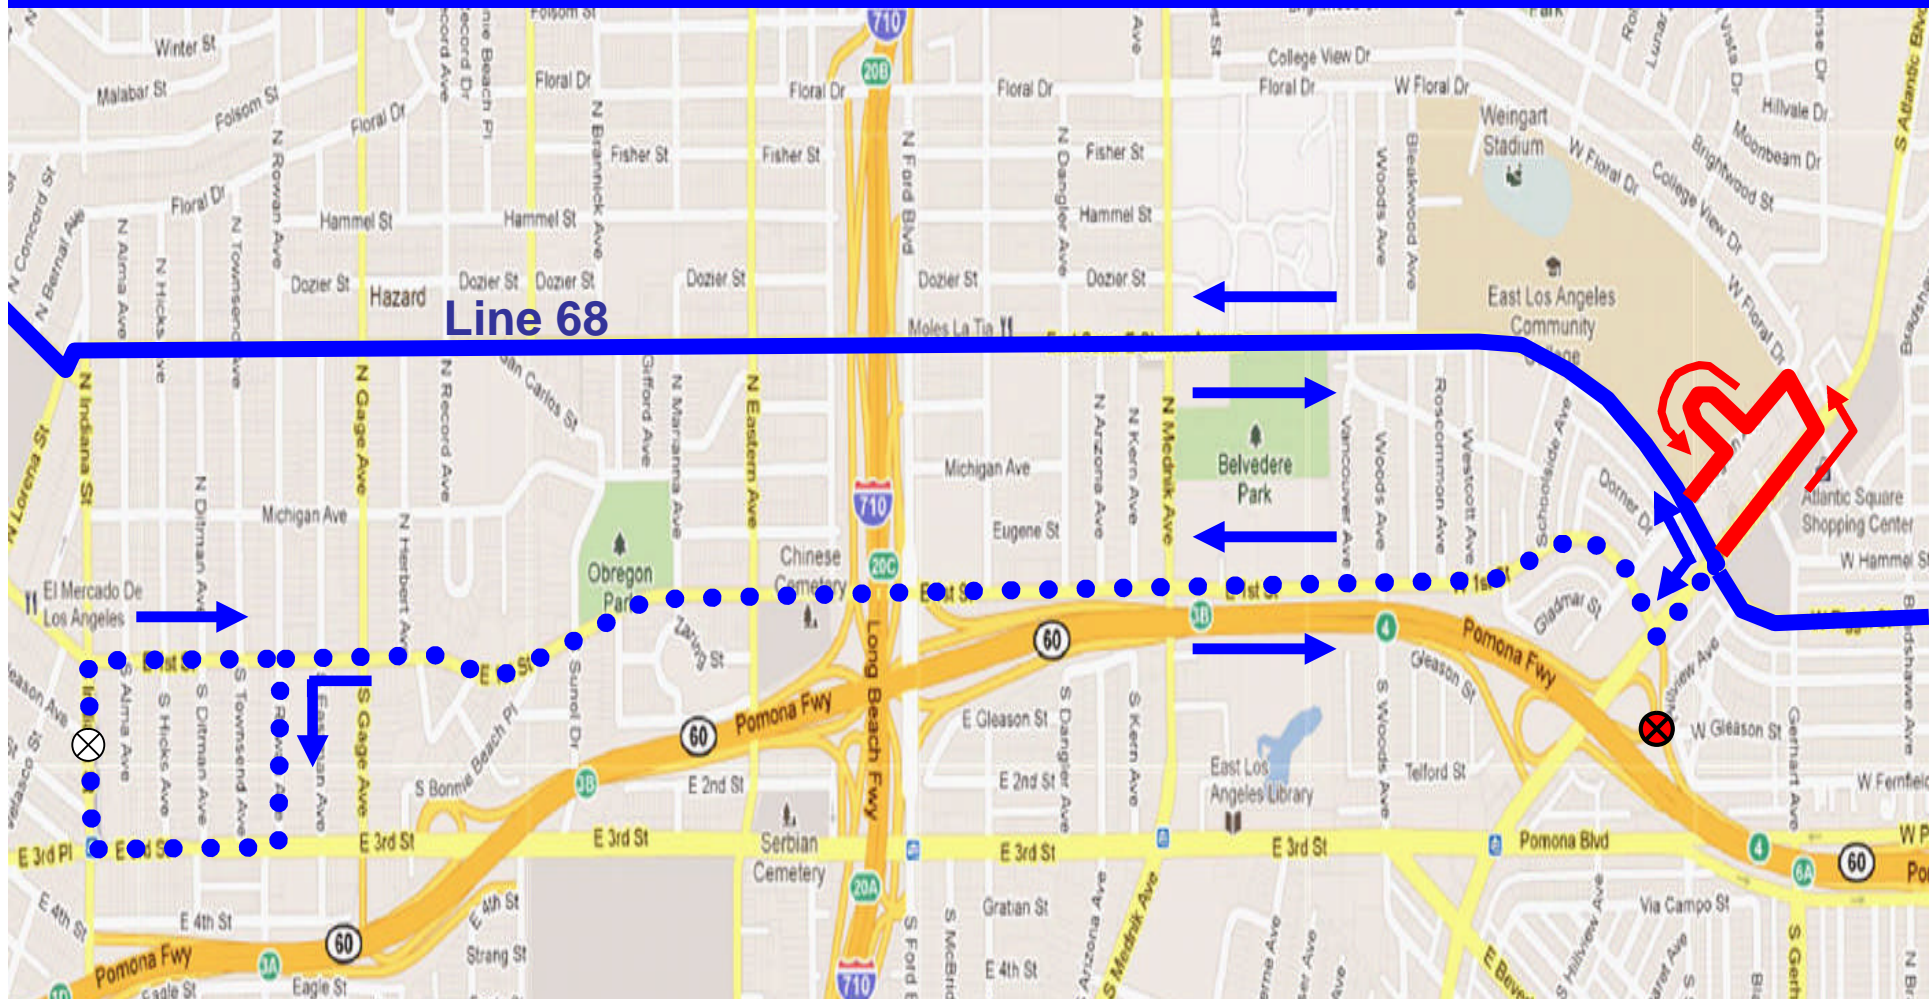

EL MONTE STATION MAY 2012

EL MONTE STATION

- El Monte Station Bus Bays
- Customer Parking
- Bike Racks & Lockers
- Drop-off Location
- Building
- Metrolink and station

Subject to Change

Construction Zone

Lot A

Temporary Bus Terminal Site

MTA WAY - Closed to the Public

Lot B

Metro Division 9 Bus Yard

Lot C

Parking Entrances

Metro

LINE 68 EXTENSION

Metro