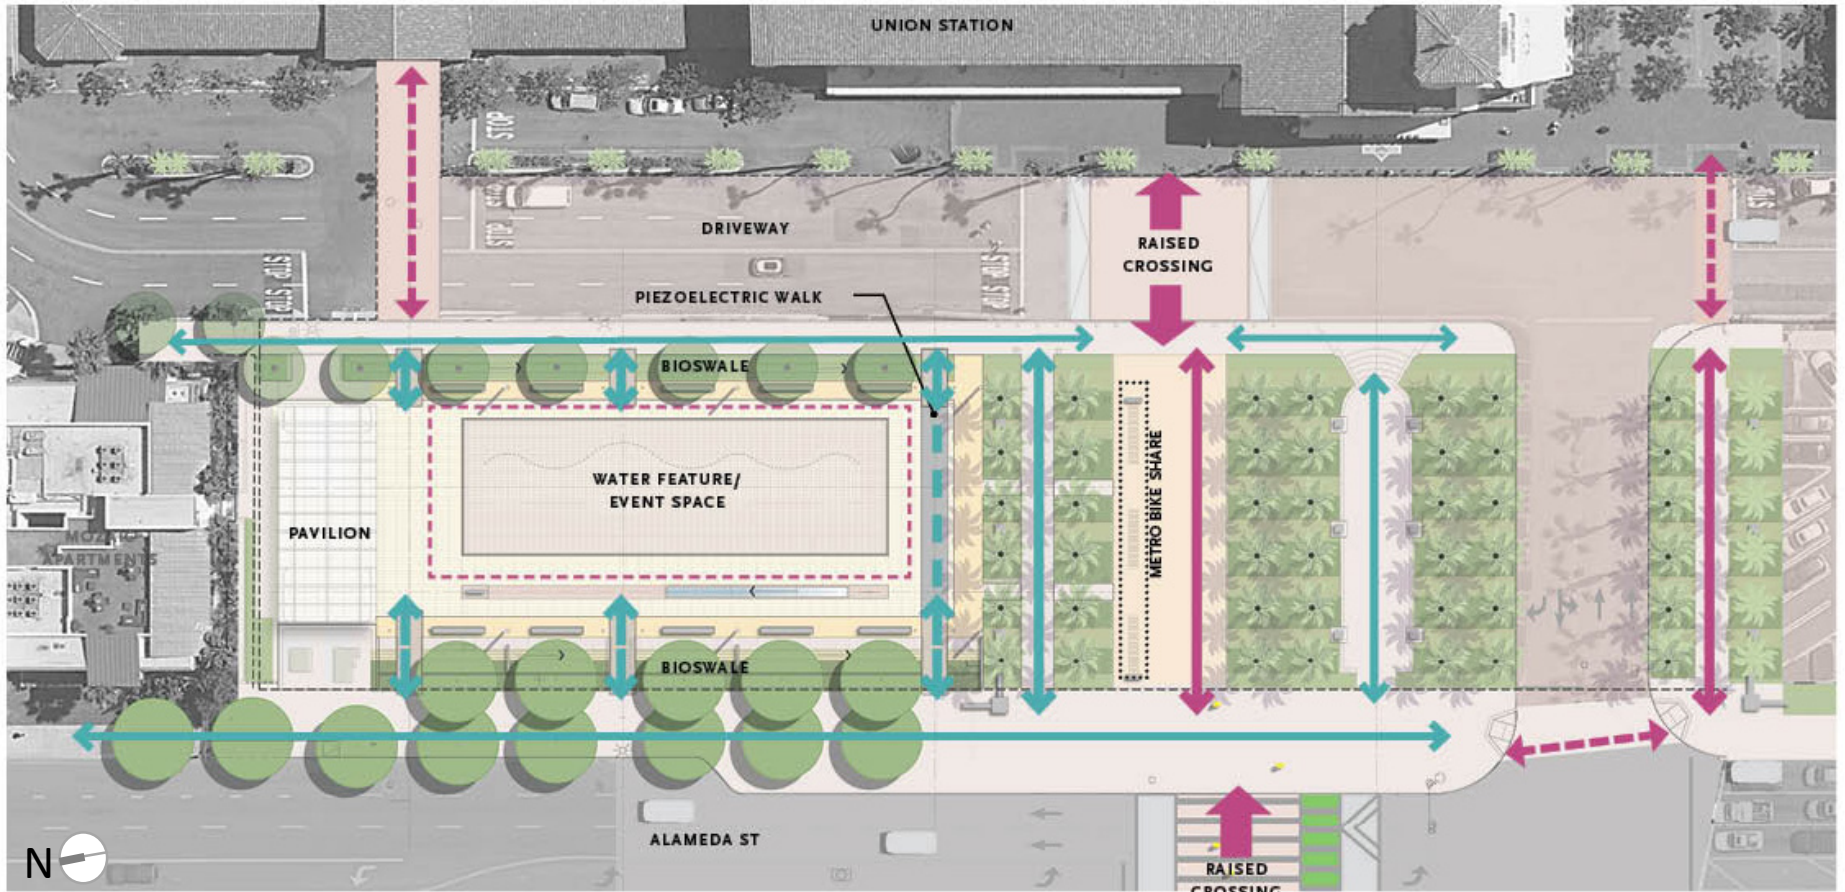

Forecourt

LEGEND

- Primary Pedestrian Circulation (pink double-headed arrow)
- Secondary Pedestrian Circulation (blue double-headed arrow)