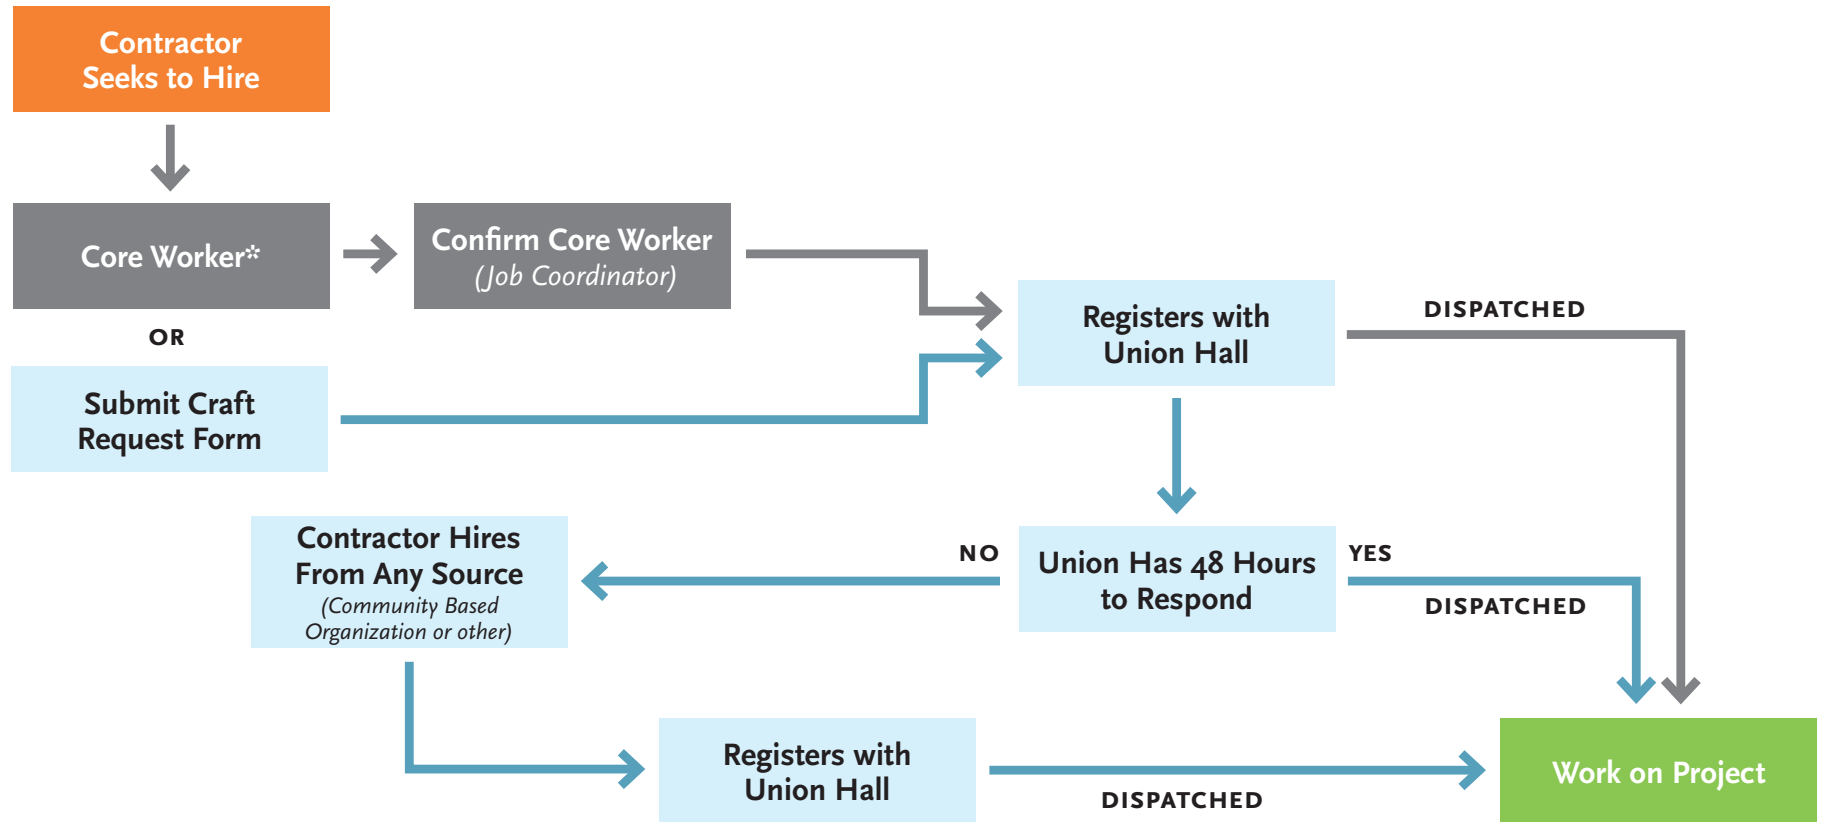

PLA/CCP REFERRAL (HIRING) PROCESS

*Core workers are dispatched on a 1 to 1 ratio with the Union Hall, up to a maximum of 5 core workers.