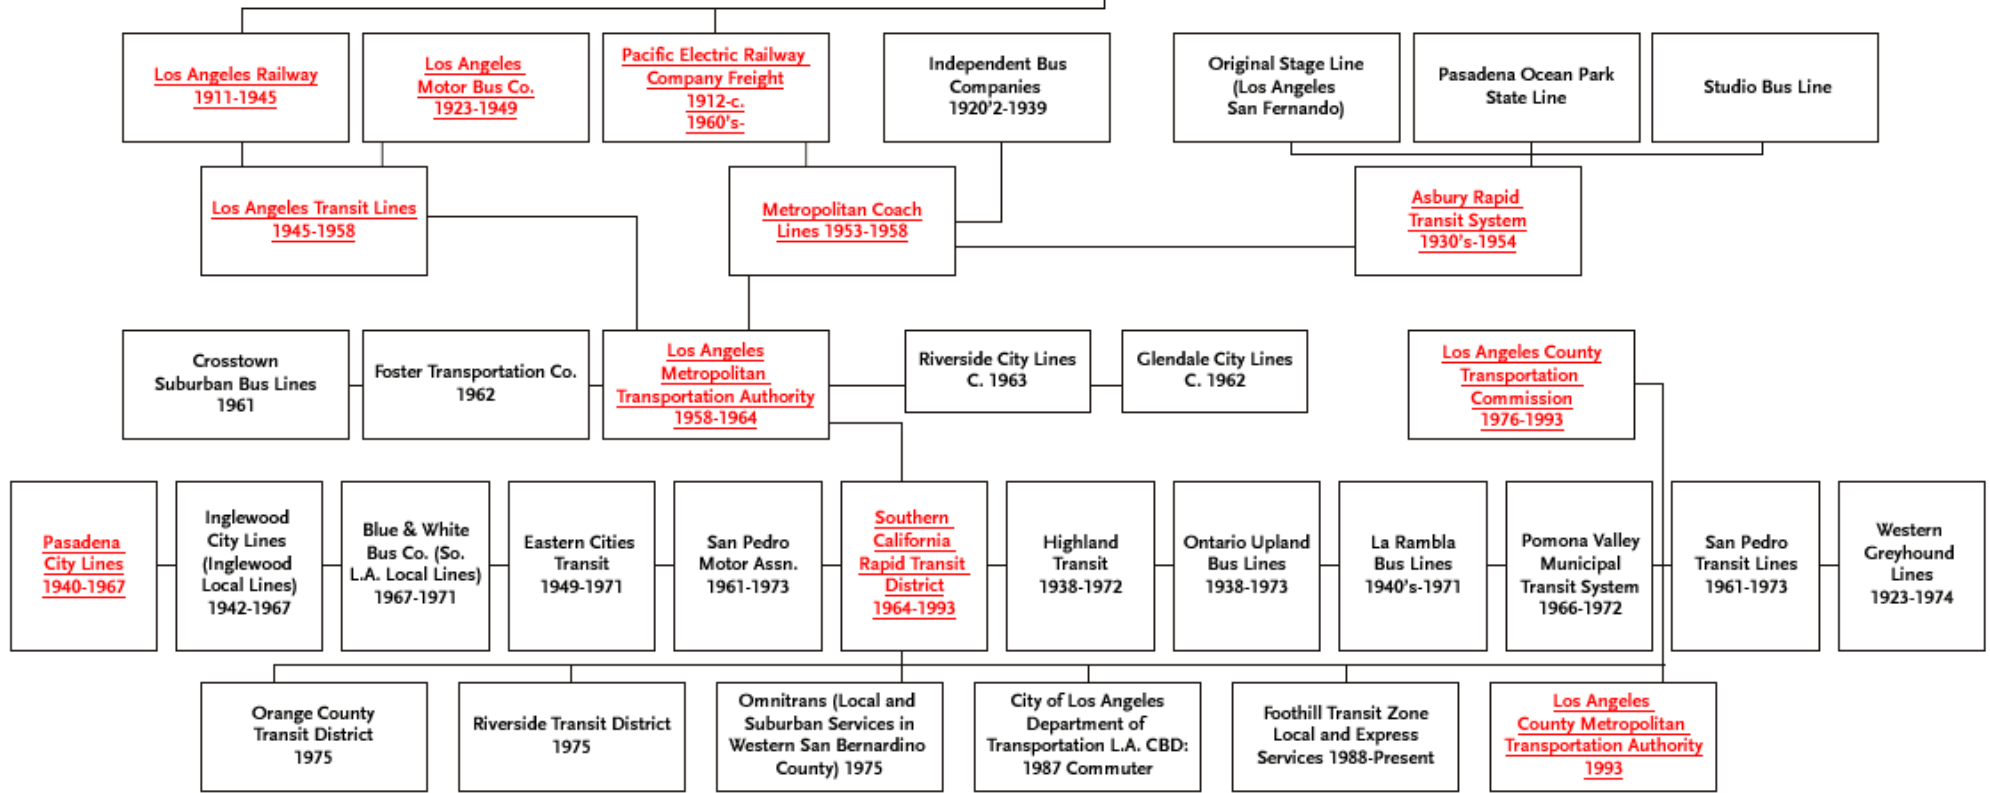

The Great Merger 1911

*When printing please make sure to set print properties to Landscape and use paper type 8.5 X 14.00 in. for best results.